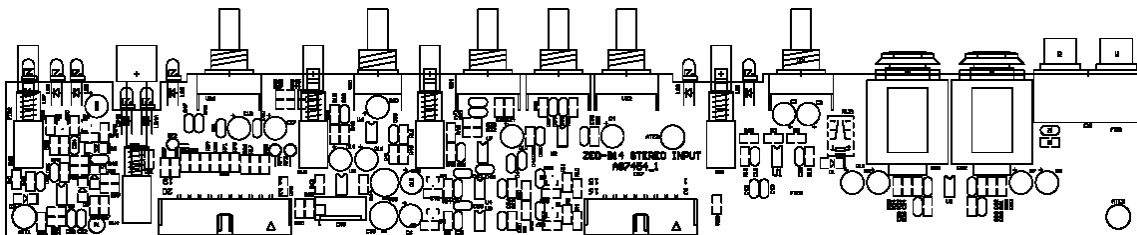

Stereo 003-902