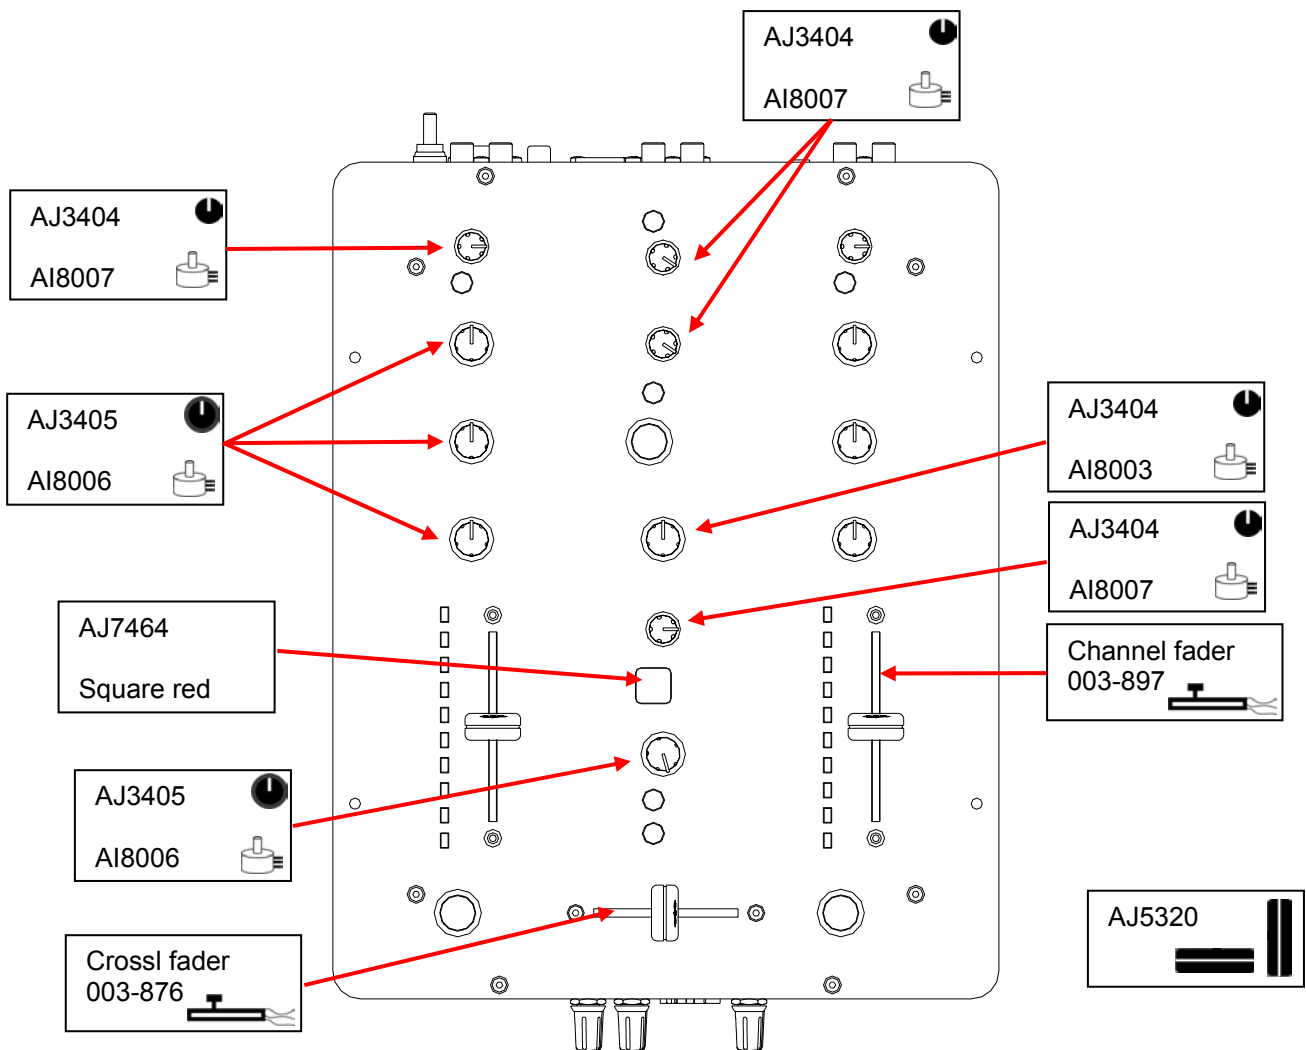

EXTERIOR PARTS

INTERIOR PARTS

Input 003-873

Master 003-874
Mic is break off - - - - -

Connector 003-875