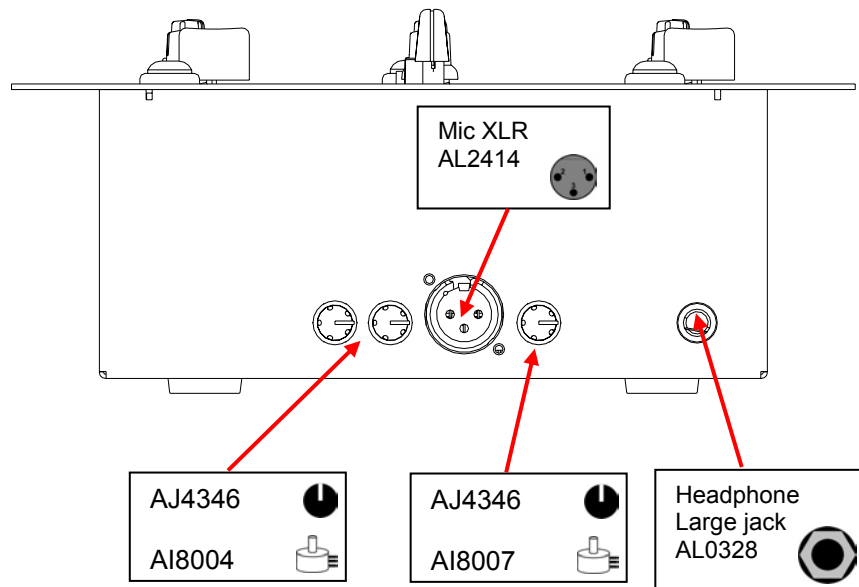

EXTERIOR PARTS

INTERIOR PARTS

Input 003-873

Master 003-874
Mic is break off - - - - -

Connector 003-875