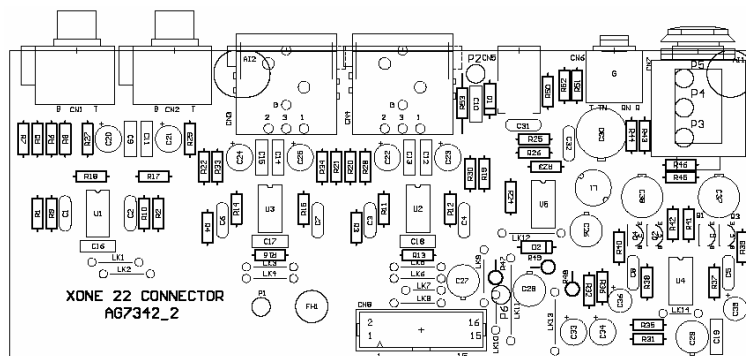

EXTERIOR PARTS

INTERIOR PARTS

Input 003-873

Master 003-874
Mic is break off - - - - -

Connector 003-875