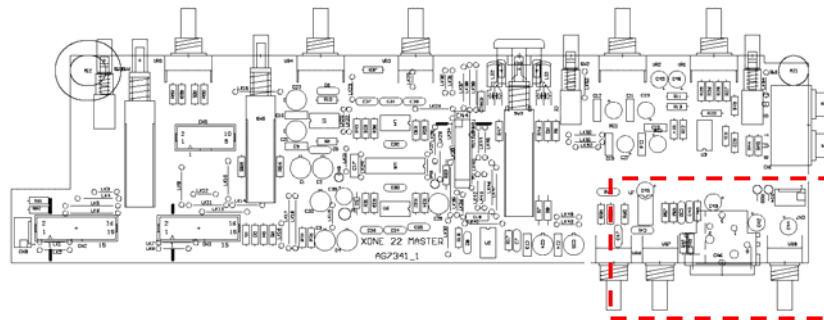

EXTERIOR PARTS

INTERIOR PARTS

Input 003-873

Master 003-874
Mic is break off - - - - -

Connector 003-875