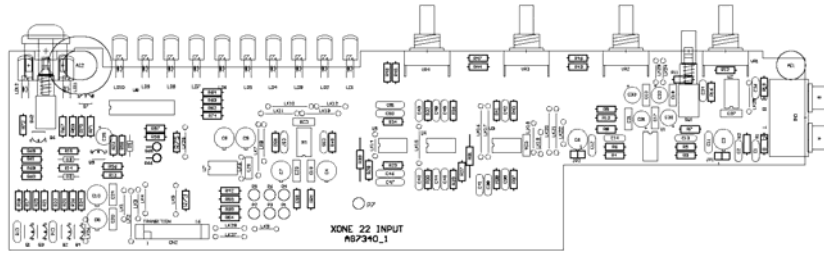

EXTERIOR PARTS

INTERIOR PARTS

Input 003-873

Master 003-874
Mic is break off - - - - -

Connector 003-875