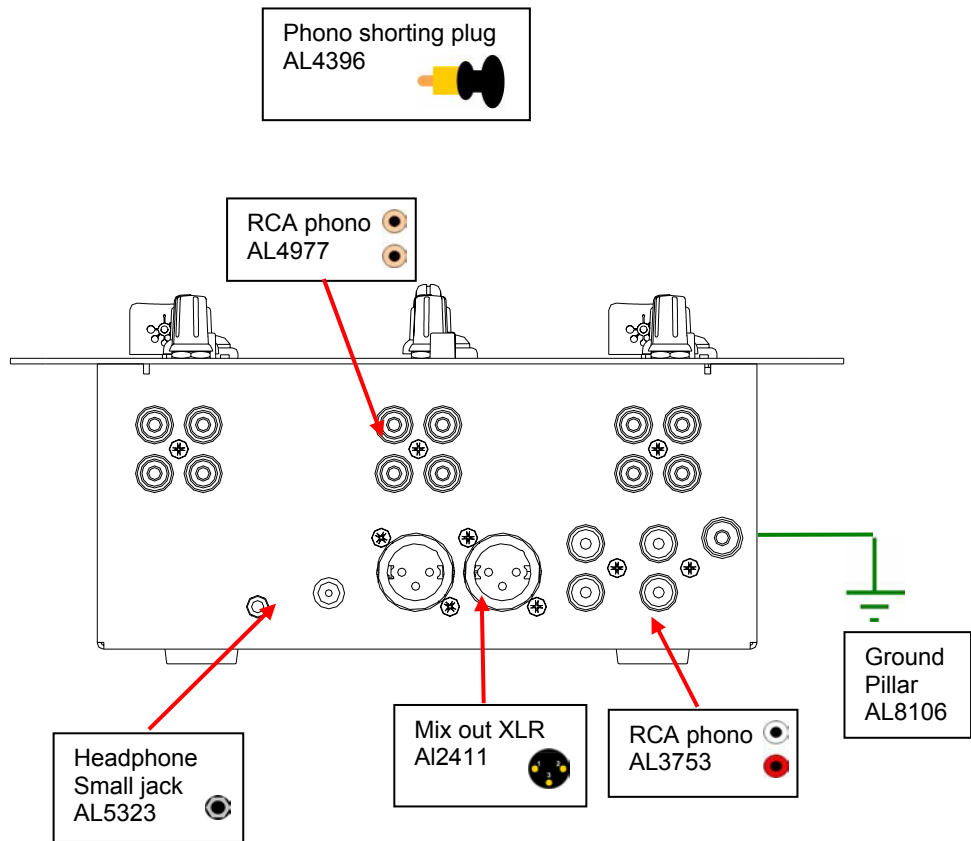

UK parts must be ordered through an appointed A&H dealer or service centre. A list of UK service centres can be viewed at http://www.allen-heath.com/UK/service_centres.asp

PARTS IDENTIFICATION

How to order parts

EXTERIOR PARTS

INTERIOR PARTS

Input 003-873

Master 003-874
Mic is break off - - - - -

Connector 003-875