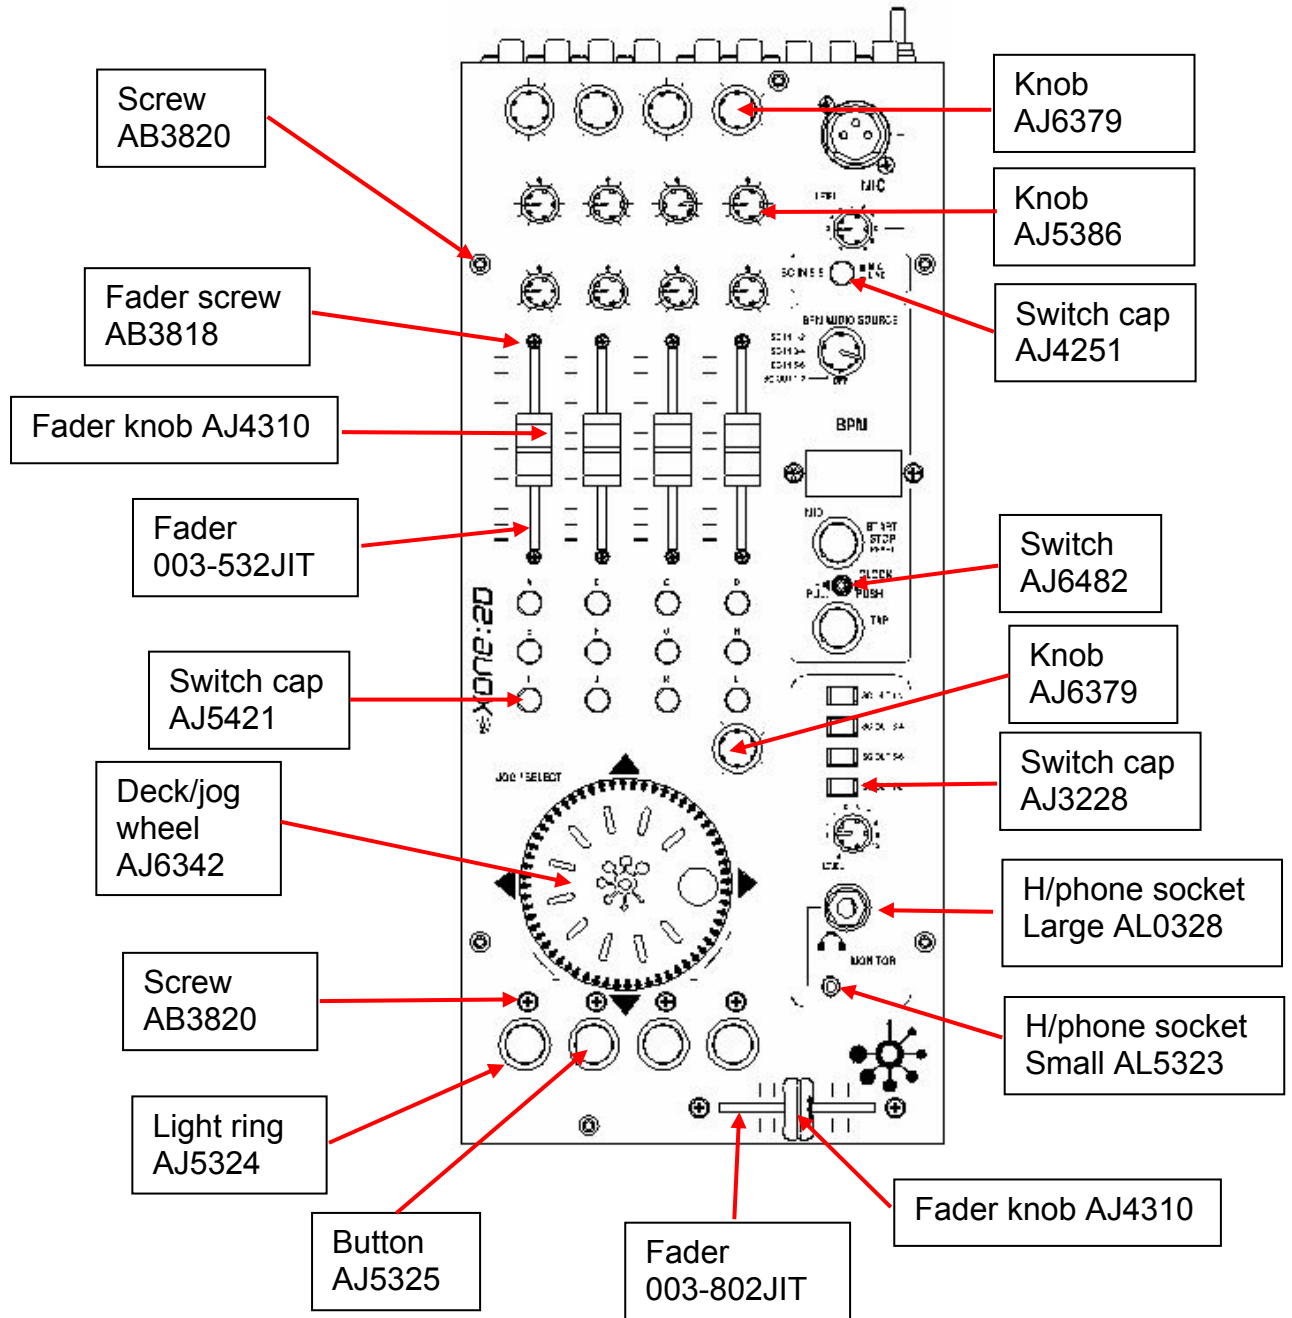

UK parts must be ordered through an appointed A&H dealer or service centre. A list of UK service centres can be viewed at http://www.allen-heath.com/UK/service_centres.asp

EXTERIOR PARTS:

INTERIOR PARTS: