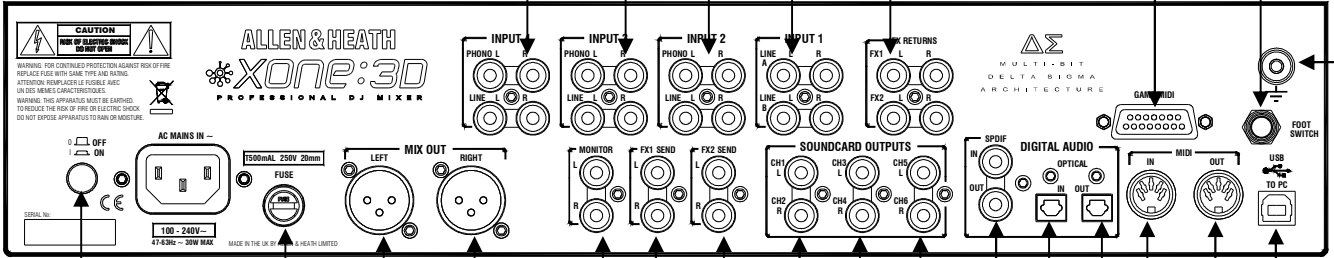

RCA PHONO PLUG SHORTING-  
Pt No. AL4396

TERMINAL POST-PT No  
AL8106

D TYPE CONNECTOR-  
Pt No. AL6351

QUAD RCA SOCKET-Pt No. AL497  
SCREW-Pt No. AB2771

JACK SOCKET-  
Pt No. AL0328

SWITCH CAP-Pt  
No AJ2887