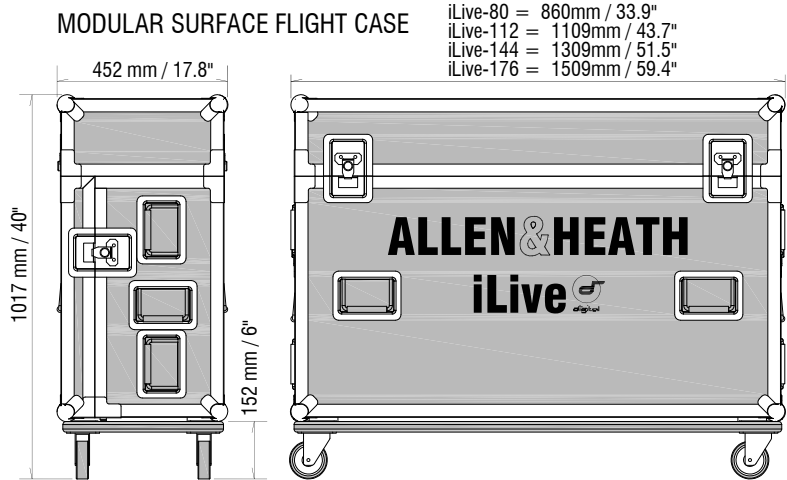

**MODULAR SURFACE FLIGHT CASE**

iLive-80 = 860mm / 33.9"  
 iLive-112 = 1109mm / 43.7"  
 iLive-144 = 1309mm / 51.5"  
 iLive-176 = 1509mm / 59.4"

SURFACE IN FLIGHTCASE = iLive-112 98kg / 216lb iLive-144 114kg / 251lb iLive-176 124kg / 273lb  
 SURFACE IN CARTON = iLive-80 39kg / 86lb

**MODULAR MIXRACK FLIGHT CASE**

MIXRACK IN FLIGHTCASE = 68kg / 150lb  
 MIXRACK IN CARTON = 27kg / 60lb

**iPS10 PSU / iDRO MINIRACK**

iPS10 = 7kg / 15lb iPS10 IN CARTON = 8.5kg / 18.7lb  
 iDRO = 7.3kg / 16lb iDRO IN CARTON = 9.3kg / 20.5lb

**iDR10 MIXRACK**

MIXRACK WEIGHT = 26kg / 57lb

**MODULAR iLIVE SURFACE**

iLive-80 753mm / 29.6" iLive-112 1006 mm / 39.6" iLive-144 1206 mm / 47.5" iLive-176 1406 mm / 55.35"  
 SURFACE WEIGHT = iLive-80 34kg / 75lb iLive-112 43kg / 95lb iLive-144 48kg / 106lb iLive-176 54kg / 119lb

**FIXED FORMAT iLIVE SURFACE**

T112 WEIGHT = 27kg / 59.4lbs

**iLIVE-R72**

R72 WEIGHT = 12kg / 26.5lbs

**RACKS**

iDR-16 MixRack WEIGHT = 7.5kg / 16.5lbs  
 iDR-32 MixRack WEIGHT = 12kg / 26.4lbs  
 iDR-48 MixRack WEIGHT = 16kg / 35.2lbs  
 iDR-64 MixRack WEIGHT = 17.5kg / 38.5lbs  
 xDR-16 Expander WEIGHT = 7kg / 15.4lbs