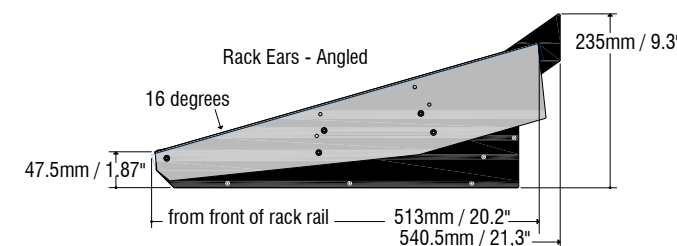

**iDR10 MIXRACK**

MIXRACK WEIGHT = 26kg / 57lb

**MODULAR iLIVE SURFACE**

iLive-80 753mm / 29.6" iLive-112 1006 mm / 39.6" iLive-144 1206 mm / 47.5" iLive-176 1406 mm / 55.35"  
 SURFACE WEIGHT = iLive-80 34kg / 75lb iLive-112 43kg / 95lb iLive-144 48kg / 106lb iLive-176 54kg / 119lb

**FIXED FORMAT iLIVE SURFACE**

T112 WEIGHT = 27kg / 59.4lbs

**iLIVE-R72**

R72 WEIGHT = 12kg / 26.5lbs

**RACKS**

iDR-16 MixRack WEIGHT = 7.5kg / 16.5lbs  
 iDR-32 MixRack WEIGHT = 12kg / 26.4lbs  
 iDR-48 MixRack WEIGHT = 16kg / 35.2lbs  
 iDR-64 MixRack WEIGHT = 17.5kg / 38.5lbs  
 xDR-16 Expander WEIGHT = 7kg / 15.4lbs