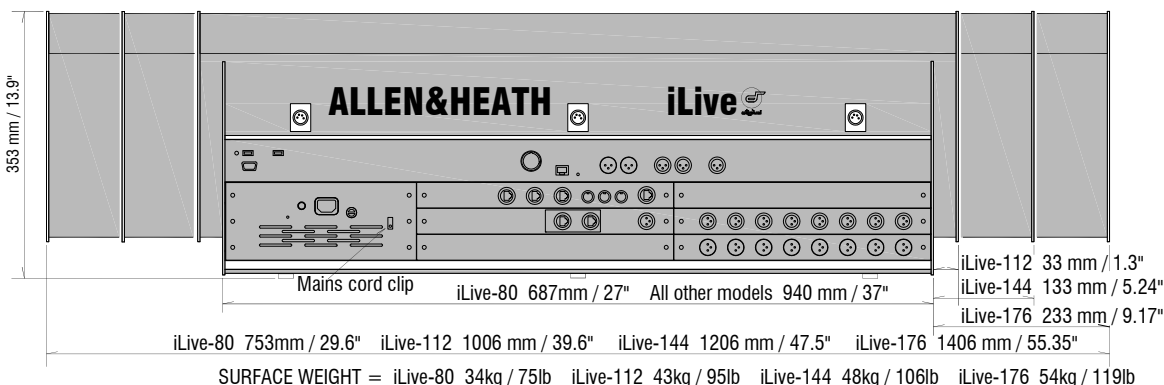

**MODULAR SURFACE FLIGHT CASE**

iLive-80 = 860mm / 33.9"  
 iLive-112 = 1109mm / 43.7"  
 iLive-144 = 1309mm / 51.5"  
 iLive-176 = 1509mm / 59.4"

SURFACE IN FLIGHTCASE = iLive-112 98kg / 216lb iLive-144 114kg / 251lb iLive-176 124kg / 273lb  
 SURFACE IN CARTON = iLive-80 39kg / 86lb

**MODULAR MIXRACK FLIGHT CASE**

MIXRACK IN FLIGHTCASE = 68kg / 150lb  
 MIXRACK IN CARTON = 27kg / 60lb

**iPS10 PSU / iDRO MINIRACK**

iPS10 = 7kg / 15lb iPS10 IN CARTON = 8.5kg / 18.7lb  
 iDRO = 7.3kg / 16lb iDRO IN CARTON = 9.3kg / 20.5lb

**iDR10 MIXRACK**

MIXRACK WEIGHT = 26kg / 57lb

**MODULAR iLIVE SURFACE**

iLive-80 753mm / 29.6" iLive-112 1006 mm / 39.6" iLive-144 1206 mm / 47.5" iLive-176 1406 mm / 55.35"  
 SURFACE WEIGHT = iLive-80 34kg / 75lb iLive-112 43kg / 95lb iLive-144 48kg / 106lb iLive-176 54kg / 119lb

**FIXED FORMAT iLIVE SURFACE**

T112 WEIGHT = 27kg / 59.4lbs

**iLIVE-R72**

R72 WEIGHT = 12kg / 26.5lbs

**RACKS**

iDR-16 MixRack WEIGHT = 7.5kg / 16.5lbs  
 iDR-32 MixRack WEIGHT = 12kg / 26.4lbs  
 iDR-48 MixRack WEIGHT = 16kg / 35.2lbs  
 iDR-64 MixRack WEIGHT = 17.5kg / 38.5lbs  
 xDR-16 Expander WEIGHT = 7kg / 15.4lbs