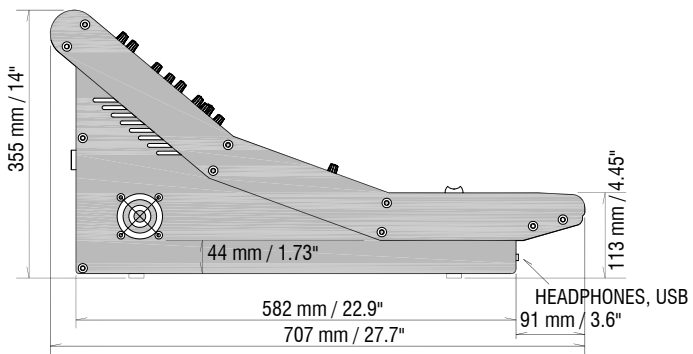

**MODULAR SURFACE FLIGHT CASE**

iLive-80 = 860mm / 33.9"  
 iLive-112 = 1109mm / 43.7"  
 iLive-144 = 1309mm / 51.5"  
 iLive-176 = 1509mm / 59.4"

SURFACE IN FLIGHTCASE = iLive-112 98kg / 216lb iLive-144 114kg / 251lb iLive-176 124kg / 273lb  
 SURFACE IN CARTON = iLive-80 39kg / 86lb

**MODULAR MIXRACK FLIGHT CASE**

MIXRACK IN FLIGHTCASE = 68kg / 150lb  
 MIXRACK IN CARTON = 27kg / 60lb

**iPS10 PSU / iDRO MINIRACK**

iPS10 = 7kg / 15lb iPS10 IN CARTON = 8.5kg / 18.7lb  
 iDRO = 7.3kg / 16lb iDRO IN CARTON = 9.3kg / 20.5lb

**iDR10 MIXRACK**

MIXRACK WEIGHT = 26kg / 57lb

**MODULAR iLIVE SURFACE**

iLive-80 753mm / 29.6" iLive-112 1006 mm / 39.6" iLive-144 1206 mm / 47.5" iLive-176 1406 mm / 55.35"  
 SURFACE WEIGHT = iLive-80 34kg / 75lb iLive-112 43kg / 95lb iLive-144 48kg / 106lb iLive-176 54kg / 119lb

**FIXED FORMAT iLIVE SURFACE**

T112 WEIGHT = 27kg / 59.4lbs

**iLIVE-R72**

R72 WEIGHT = 12kg / 26.5lbs

**RACKS**

iDR-16 MixRack WEIGHT = 7.5kg / 16.5lbs  
 iDR-32 MixRack WEIGHT = 12kg / 26.4lbs  
 iDR-48 MixRack WEIGHT = 16kg / 35.2lbs  
 iDR-64 MixRack WEIGHT = 17.5kg / 38.5lbs  
 xDR-16 Expander WEIGHT = 7kg / 15.4lbs