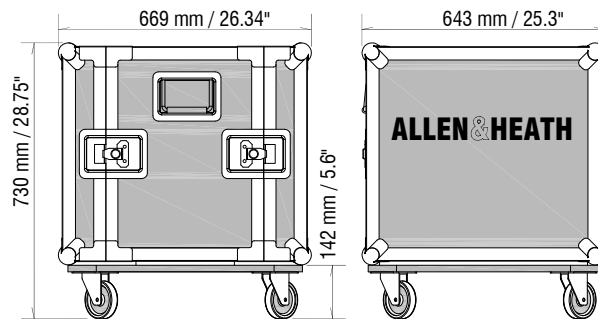

**MODULAR SURFACE FLIGHT CASE**

iLive-80 = 860mm / 33.9"  
 iLive-112 = 1109mm / 43.7"  
 iLive-144 = 1309mm / 51.5"  
 iLive-176 = 1509mm / 59.4"

SURFACE IN FLIGHTCASE = iLive-112 98kg / 216lb iLive-144 114kg / 251lb iLive-176 124kg / 273lb  
 SURFACE IN CARTON = iLive-80 39kg / 86lb

**MODULAR MIXRACK FLIGHT CASE**

MIXRACK IN FLIGHTCASE = 68kg / 150lb  
 MIXRACK IN CARTON = 27kg / 60lb

**iPS10 PSU / iDRO MINIRACK**

iPS10 = 7kg / 15lb iPS10 IN CARTON = 8.5kg / 18.7lb  
 iDRO = 7.3kg / 16lb iDRO IN CARTON = 9.3kg / 20.5lb

**iDR10 MIXRACK**

MIXRACK WEIGHT = 26kg / 57lb

**MODULAR iLIVE SURFACE**

iLive-80 753mm / 29.6" iLive-112 1006 mm / 39.6" iLive-144 1206 mm / 47.5" iLive-176 1406 mm / 55.35"  
 SURFACE WEIGHT = iLive-80 34kg / 75lb iLive-112 43kg / 95lb iLive-144 48kg / 106lb iLive-176 54kg / 119lb

**FIXED FORMAT iLIVE SURFACE**

T112 WEIGHT = 27kg / 59.4lbs

**iLIVE-R72**

R72 WEIGHT = 12kg / 26.5lbs

**RACKS**

iDR-16 MixRack WEIGHT = 7.5kg / 16.5lbs  
 iDR-32 MixRack WEIGHT = 12kg / 26.4lbs  
 iDR-48 MixRack WEIGHT = 16kg / 35.2lbs  
 iDR-64 MixRack WEIGHT = 17.5kg / 38.5lbs  
 xDR-16 Expander WEIGHT = 7kg / 15.4lbs