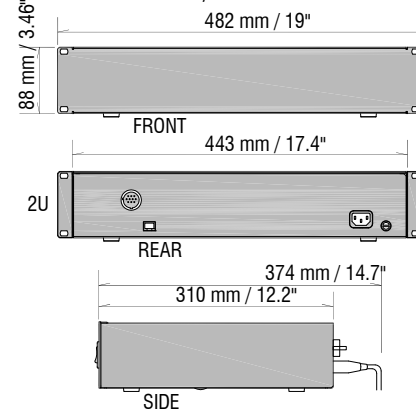

**MODULAR SURFACE FLIGHT CASE**

iLive-80 = 860mm / 33.9"  
 iLive-112 = 1109mm / 43.7"  
 iLive-144 = 1309mm / 51.5"  
 iLive-176 = 1509mm / 59.4"

SURFACE IN FLIGHTCASE = iLive-112 98kg / 216lb iLive-144 114kg / 251lb iLive-176 124kg / 273lb  
 SURFACE IN CARTON = iLive-80 39kg / 86lb

**MODULAR MIXRACK FLIGHT CASE**

MIXRACK IN FLIGHTCASE = 68kg / 150lb  
 MIXRACK IN CARTON = 27kg / 60lb

**iPS10 PSU / iDRO MINIRACK**

iPS10 = 7kg / 15lb iPS10 IN CARTON = 8.5kg / 18.7lb  
 iDRO = 7.3kg / 16lb iDRO IN CARTON = 9.3kg / 20.5lb

**iDR10 MIXRACK**

MIXRACK WEIGHT = 26kg / 57lb

**MODULAR iLIVE SURFACE**

iLive-80 753mm / 29.6" iLive-112 1006 mm / 39.6" iLive-144 1206 mm / 47.5" iLive-176 1406 mm / 55.35"  
 SURFACE WEIGHT = iLive-80 34kg / 75lb iLive-112 43kg / 95lb iLive-144 48kg / 106lb iLive-176 54kg / 119lb

**FIXED FORMAT iLIVE SURFACE**

T112 WEIGHT = 27kg / 59.4lbs

**iLIVE-R72**

R72 WEIGHT = 12kg / 26.5lbs

**RACKS**

iDR-16 MixRack WEIGHT = 7.5kg / 16.5lbs  
 iDR-32 MixRack WEIGHT = 12kg / 26.4lbs  
 iDR-48 MixRack WEIGHT = 16kg / 35.2lbs  
 iDR-64 MixRack WEIGHT = 17.5kg / 38.5lbs  
 xDR-16 Expander WEIGHT = 7kg / 15.4lbs