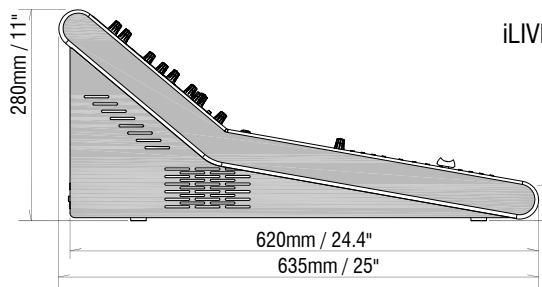

**MODULAR SURFACE FLIGHT CASE**

iLive-80 = 860mm / 33.9"  
 iLive-112 = 1109mm / 43.7"  
 iLive-144 = 1309mm / 51.5"  
 iLive-176 = 1509mm / 59.4"

SURFACE IN FLIGHTCASE = iLive-112 98kg / 216lb iLive-144 114kg / 251lb iLive-176 124kg / 273lb  
 SURFACE IN CARTON = iLive-80 39kg / 86lb

**MODULAR MIXRACK FLIGHT CASE**

MIXRACK IN FLIGHTCASE = 68kg / 150lb  
 MIXRACK IN CARTON = 27kg / 60lb

**iPS10 PSU / iDRO MINIRACK**

iPS10 = 7kg / 15lb iPS10 IN CARTON = 8.5kg / 18.7lb  
 iDRO = 7.3kg / 16lb iDRO IN CARTON = 9.3kg / 20.5lb

**iDR10 MIXRACK**

MIXRACK WEIGHT = 26kg / 57lb

**MODULAR iLIVE SURFACE**

iLive-80 753mm / 29.6" iLive-112 1006 mm / 39.6" iLive-144 1206 mm / 47.5" iLive-176 1406 mm / 55.35"  
 SURFACE WEIGHT = iLive-80 34kg / 75lb iLive-112 43kg / 95lb iLive-144 48kg / 106lb iLive-176 54kg / 119lb

**FIXED FORMAT iLIVE SURFACE**

T112 WEIGHT = 27kg / 59.4lbs

**iLIVE-R72**

R72 WEIGHT = 12kg / 26.5lbs

**RACKS**

iDR-16 MixRack WEIGHT = 7.5kg / 16.5lbs  
 iDR-32 MixRack WEIGHT = 12kg / 26.4lbs  
 iDR-48 MixRack WEIGHT = 16kg / 35.2lbs  
 iDR-64 MixRack WEIGHT = 17.5kg / 38.5lbs  
 xDR-16 Expander WEIGHT = 7kg / 15.4lbs