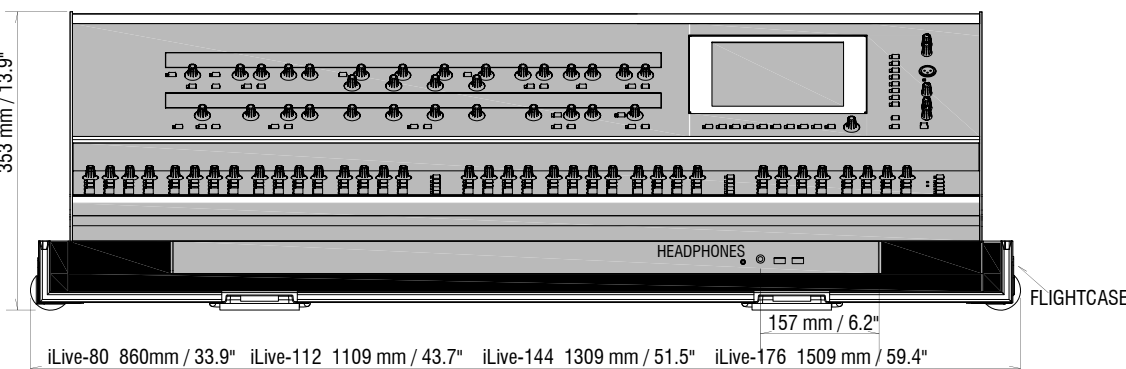

**iDR10 MIXRACK**

MIXRACK WEIGHT = 26kg / 57lb

**MODULAR iLIVE SURFACE**

iLive-80 753mm / 29.6" iLive-112 1006 mm / 39.6" iLive-144 1206 mm / 47.5" iLive-176 1406 mm / 55.35"  
 SURFACE WEIGHT = iLive-80 34kg / 75lb iLive-112 43kg / 95lb iLive-144 48kg / 106lb iLive-176 54kg / 119lb

**FIXED FORMAT iLIVE SURFACE**

T112 WEIGHT = 27kg / 59.4lbs

**iLIVE-R72**

R72 WEIGHT = 12kg / 26.5lbs

**RACKS**

iDR-16 MixRack WEIGHT = 7.5kg / 16.5lbs  
 iDR-32 MixRack WEIGHT = 12kg / 26.4lbs  
 iDR-48 MixRack WEIGHT = 16kg / 35.2lbs  
 iDR-64 MixRack WEIGHT = 17.5kg / 38.5lbs  
 xDR-16 Expander WEIGHT = 7kg / 15.4lbs