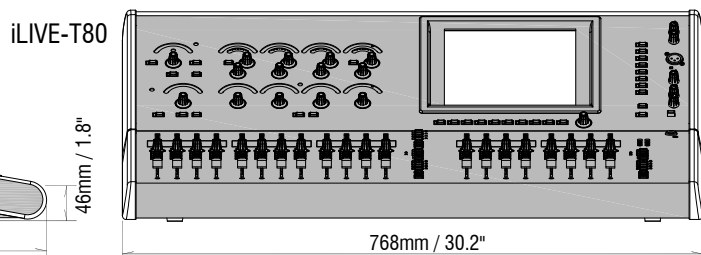

**iDR10 MIXRACK**

MIXRACK WEIGHT = 26kg / 57lb

**MODULAR iLIVE SURFACE**

iLive-80 753mm / 29.6" iLive-112 1006 mm / 39.6" iLive-144 1206 mm / 47.5" iLive-176 1406 mm / 55.35"  
 SURFACE WEIGHT = iLive-80 34kg / 75lb iLive-112 43kg / 95lb iLive-144 48kg / 106lb iLive-176 54kg / 119lb

**FIXED FORMAT iLIVE SURFACE**

T112 WEIGHT = 27kg / 59.4lbs

**iLIVE-R72**

R72 WEIGHT = 12kg / 26.5lbs

**RACKS**

iDR-16 MixRack WEIGHT = 7.5kg / 16.5lbs  
 iDR-32 MixRack WEIGHT = 12kg / 26.4lbs  
 iDR-48 MixRack WEIGHT = 16kg / 35.2lbs  
 iDR-64 MixRack WEIGHT = 17.5kg / 38.5lbs  
 xDR-16 Expander WEIGHT = 7kg / 15.4lbs