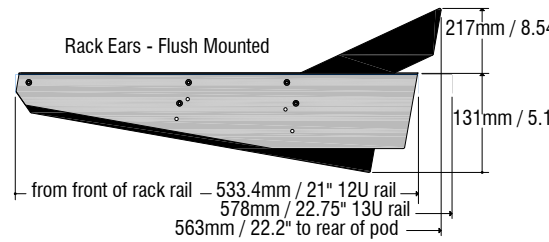

**iDR10 MIXRACK**

MIXRACK WEIGHT = 26kg / 57lb

**MODULAR iLIVE SURFACE**

iLive-80 753mm / 29.6" iLive-112 1006 mm / 39.6" iLive-144 1206 mm / 47.5" iLive-176 1406 mm / 55.35"  
 SURFACE WEIGHT = iLive-80 34kg / 75lb iLive-112 43kg / 95lb iLive-144 48kg / 106lb iLive-176 54kg / 119lb

**FIXED FORMAT iLIVE SURFACE**

T112 WEIGHT = 27kg / 59.4lbs

**iLIVE-R72**

R72 WEIGHT = 12kg / 26.5lbs

**RACKS**

iDR-16 MixRack WEIGHT = 7.5kg / 16.5lbs  
 iDR-32 MixRack WEIGHT = 12kg / 26.4lbs  
 iDR-48 MixRack WEIGHT = 16kg / 35.2lbs  
 iDR-64 MixRack WEIGHT = 17.5kg / 38.5lbs  
 xDR-16 Expander WEIGHT = 7kg / 15.4lbs