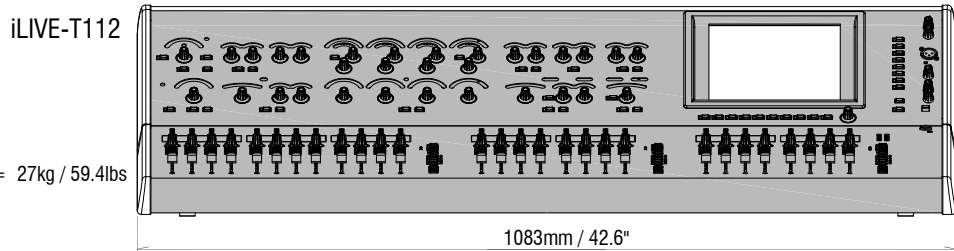

**MODULAR MIXRACK FLIGHT CASE**

MIXRACK IN FLIGHTCASE = 68kg / 150lb  
 MIXRACK IN CARTON = 27kg / 60lb

**iPS10 PSU / iDRO MINIRACK**

iPS10 = 7kg / 15lb iPS10 IN CARTON = 8.5kg / 18.7lb  
 iDRO = 7.3kg / 16lb iDRO IN CARTON = 9.3kg / 20.5lb

**iDR10 MIXRACK**

MIXRACK WEIGHT = 26kg / 57lb

**MODULAR iLIVE SURFACE**

iLive-80 753mm / 29.6" iLive-112 1006 mm / 39.6" iLive-144 1206 mm / 47.5" iLive-176 1406 mm / 55.35"  
 SURFACE WEIGHT = iLive-80 34kg / 75lb iLive-112 43kg / 95lb iLive-144 48kg / 106lb iLive-176 54kg / 119lb

**FIXED FORMAT iLIVE SURFACE**

T112 WEIGHT = 27kg / 59.4lbs

**iLIVE-R72**

R72 WEIGHT = 12kg / 26.5lbs

**RACKS**

iDR-16 MixRack WEIGHT = 7.5kg / 16.5lbs  
 iDR-32 MixRack WEIGHT = 12kg / 26.4lbs  
 iDR-48 MixRack WEIGHT = 16kg / 35.2lbs  
 iDR-64 MixRack WEIGHT = 17.5kg / 38.5lbs  
 xDR-16 Expander WEIGHT = 7kg / 15.4lbs