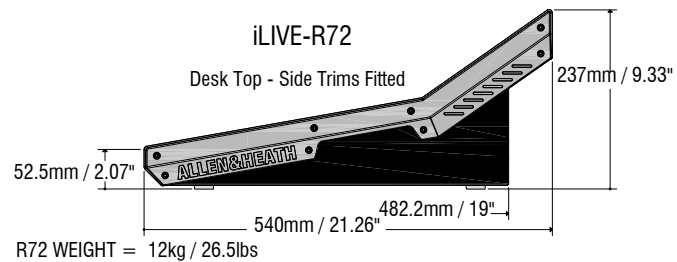

**iDR10 MIXRACK**

MIXRACK WEIGHT = 26kg / 57lb

**MODULAR iLIVE SURFACE**

iLive-80 753mm / 29.6" iLive-112 1006 mm / 39.6" iLive-144 1206 mm / 47.5" iLive-176 1406 mm / 55.35"  
 SURFACE WEIGHT = iLive-80 34kg / 75lb iLive-112 43kg / 95lb iLive-144 48kg / 106lb iLive-176 54kg / 119lb

**FIXED FORMAT iLIVE SURFACE**

T112 WEIGHT = 27kg / 59.4lbs

**iLIVE-R72**

R72 WEIGHT = 12kg / 26.5lbs

**RACKS**

iDR-16 MixRack WEIGHT = 7.5kg / 16.5lbs  
 iDR-32 MixRack WEIGHT = 12kg / 26.4lbs  
 iDR-48 MixRack WEIGHT = 16kg / 35.2lbs  
 iDR-64 MixRack WEIGHT = 17.5kg / 38.5lbs  
 xDR-16 Expander WEIGHT = 7kg / 15.4lbs