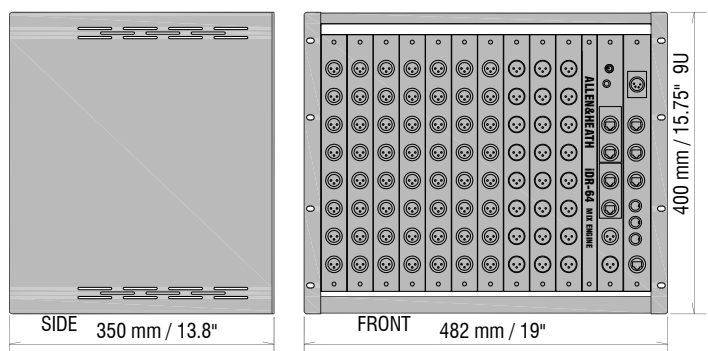

**MODULAR SURFACE FLIGHT CASE**

iLive-80 = 860mm / 33.9"  
 iLive-112 = 1109mm / 43.7"  
 iLive-144 = 1309mm / 51.5"  
 iLive-176 = 1509mm / 59.4"

SURFACE IN FLIGHTCASE = iLive-112 98kg / 216lb iLive-144 114kg / 251lb iLive-176 124kg / 273lb  
 SURFACE IN CARTON = iLive-80 39kg / 86lb

**MODULAR MIXRACK FLIGHT CASE**

MIXRACK IN FLIGHTCASE = 68kg / 150lb  
 MIXRACK IN CARTON = 27kg / 60lb

**iPS10 PSU / iDRO MINIRACK**

iPS10 = 7kg / 15lb iPS10 IN CARTON = 8.5kg / 18.7lb  
 iDRO = 7.3kg / 16lb iDRO IN CARTON = 9.3kg / 20.5lb

**iDR10 MIXRACK**

MIXRACK WEIGHT = 26kg / 57lb

**MODULAR iLIVE SURFACE**

iLive-80 753mm / 29.6" iLive-112 1006 mm / 39.6" iLive-144 1206 mm / 47.5" iLive-176 1406 mm / 55.35"  
 SURFACE WEIGHT = iLive-80 34kg / 75lb iLive-112 43kg / 95lb iLive-144 48kg / 106lb iLive-176 54kg / 119lb