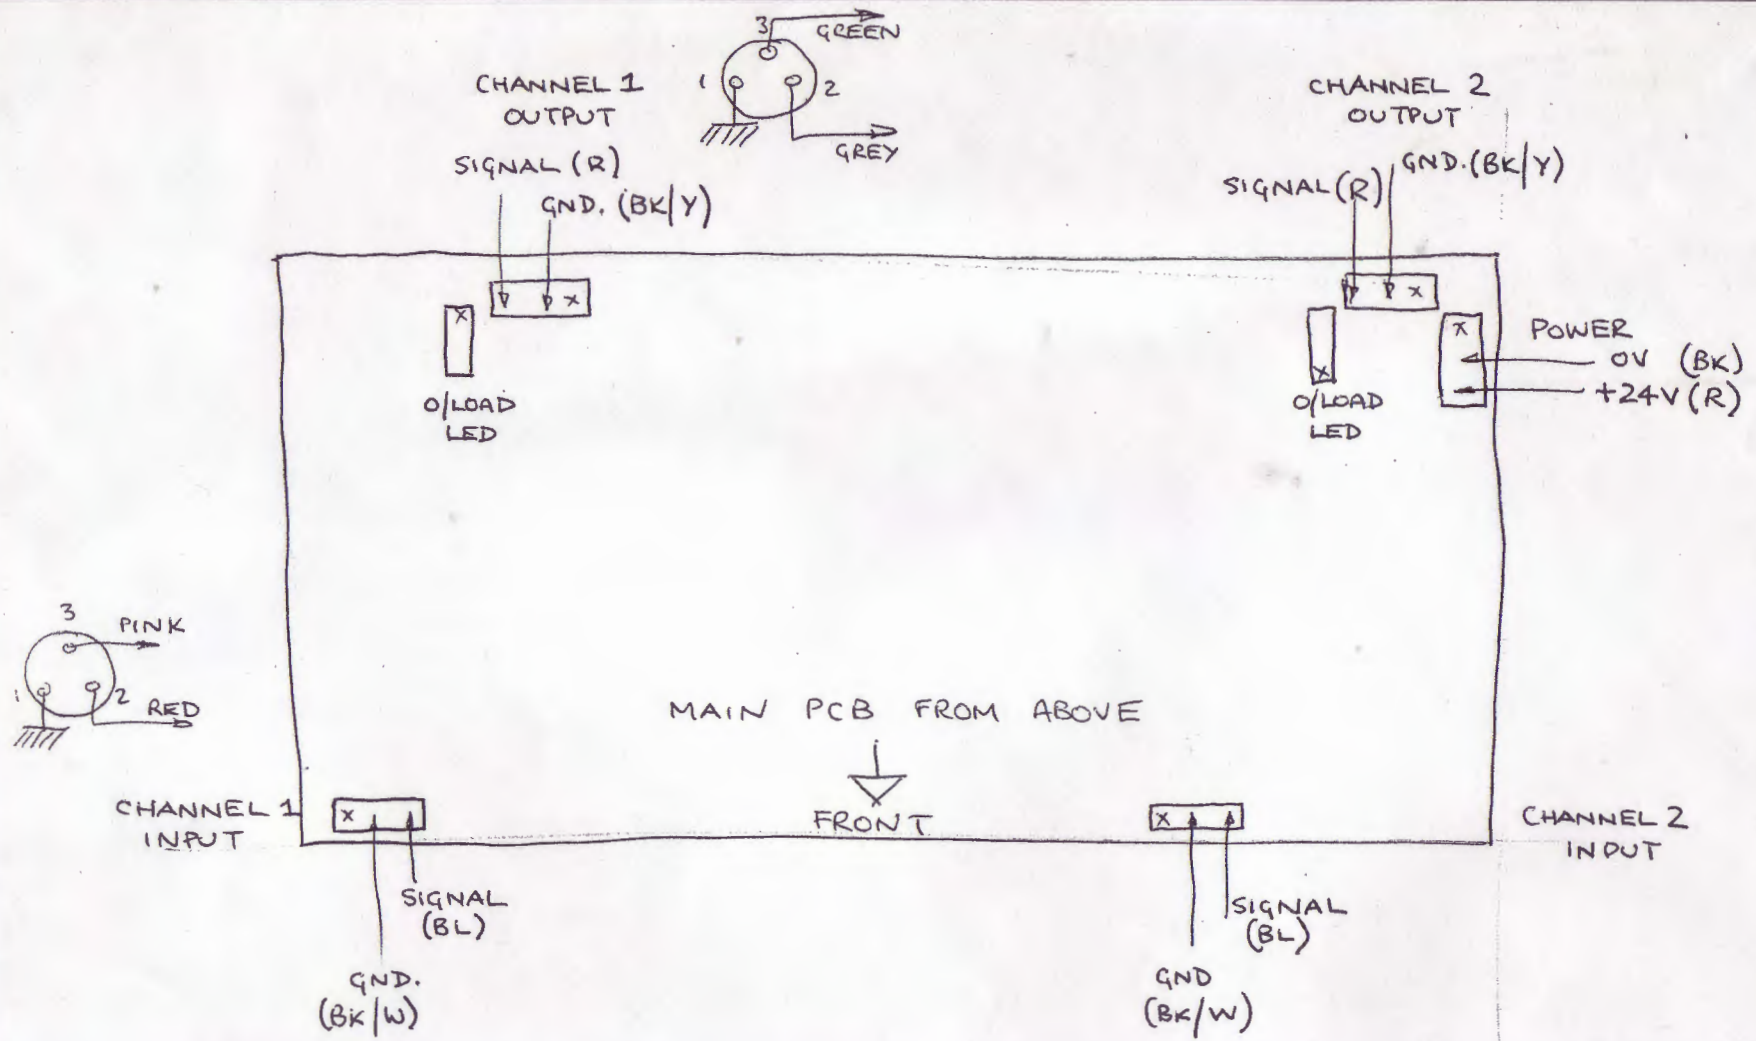

\* ADD GROUND LINK XLR PIN ONE to CASE.

3276 WIRED for 6dB step down.

3257 WIRED for 6dB step up.

**Allen and Heath Limited.**

Pembroke House, Campsbourne Road.

London. N8, 7BR. Tel: 01-340-3291.

AUDIO TX. WIRING for +6dB INPUT. and OUTPUT

18.7.77.

ADT

**Allen and Heath Limited.**

Pembroke House, Campsbourne Road.  
London. N8, 7BR. Tel: 01-340-3291.

PCB TERMINATIONS ADT BALANCED +6dB oper.

P 18.7.77.