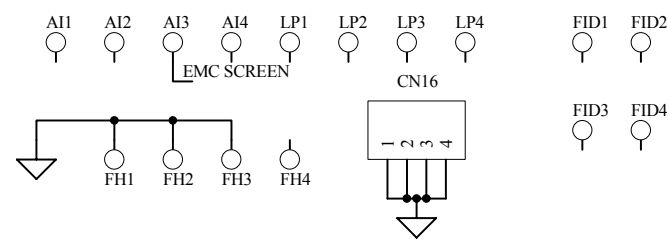

FILE: AG5877\_1 SHEET 3.Sch

TITLE: **XONE VF-1 MAIN PCB**  
 PAGE:  
 DRG No: **C5877** ISSUE: 1 SHEET: 3 OF 5  
 PRINTED: 14:45:18 4-Nov-2004

<b>ALLEN&amp;HEATH</b> Kernick Industrial Estate, Penryn, Cornwall, England. TR10 9LU Tel: +44 (0)8707 556250 Fax: +44 (0)8707 556251	ISSUE	BY	DATE	CHK BY
	1	ARJ	30-07-04	

FILE: AG5877\_1 SHEET 4.Sch

TITLE: XONE VF-1 MAIN PCB  
PAGE:  
DRG No: C5877 ISSUE: 1 SHEET: 4 OF 5

PRINTED: 14:45:19 4-Nov-2004

<b>ALLEN&amp;HEATH</b> Kernick Industrial Estate, Penryn, Cornwall, England. TR10 9LU Tel: +44 (0)8707 556250 Fax: +44 (0)8707 556251	ISSUE	BY	DATE	CHK BY	TITLE: <b>XONE VF-1 MAIN PCB</b> PAGE:	
	1	ARJ	30-07-04			DRG No: <b>C5877</b> ISSUE: 1 SHEET: 5 OF 5
FILE: AG5877_1 SHEET 5.Sch					PRINTED: 14:45:19 4-Nov-2004	