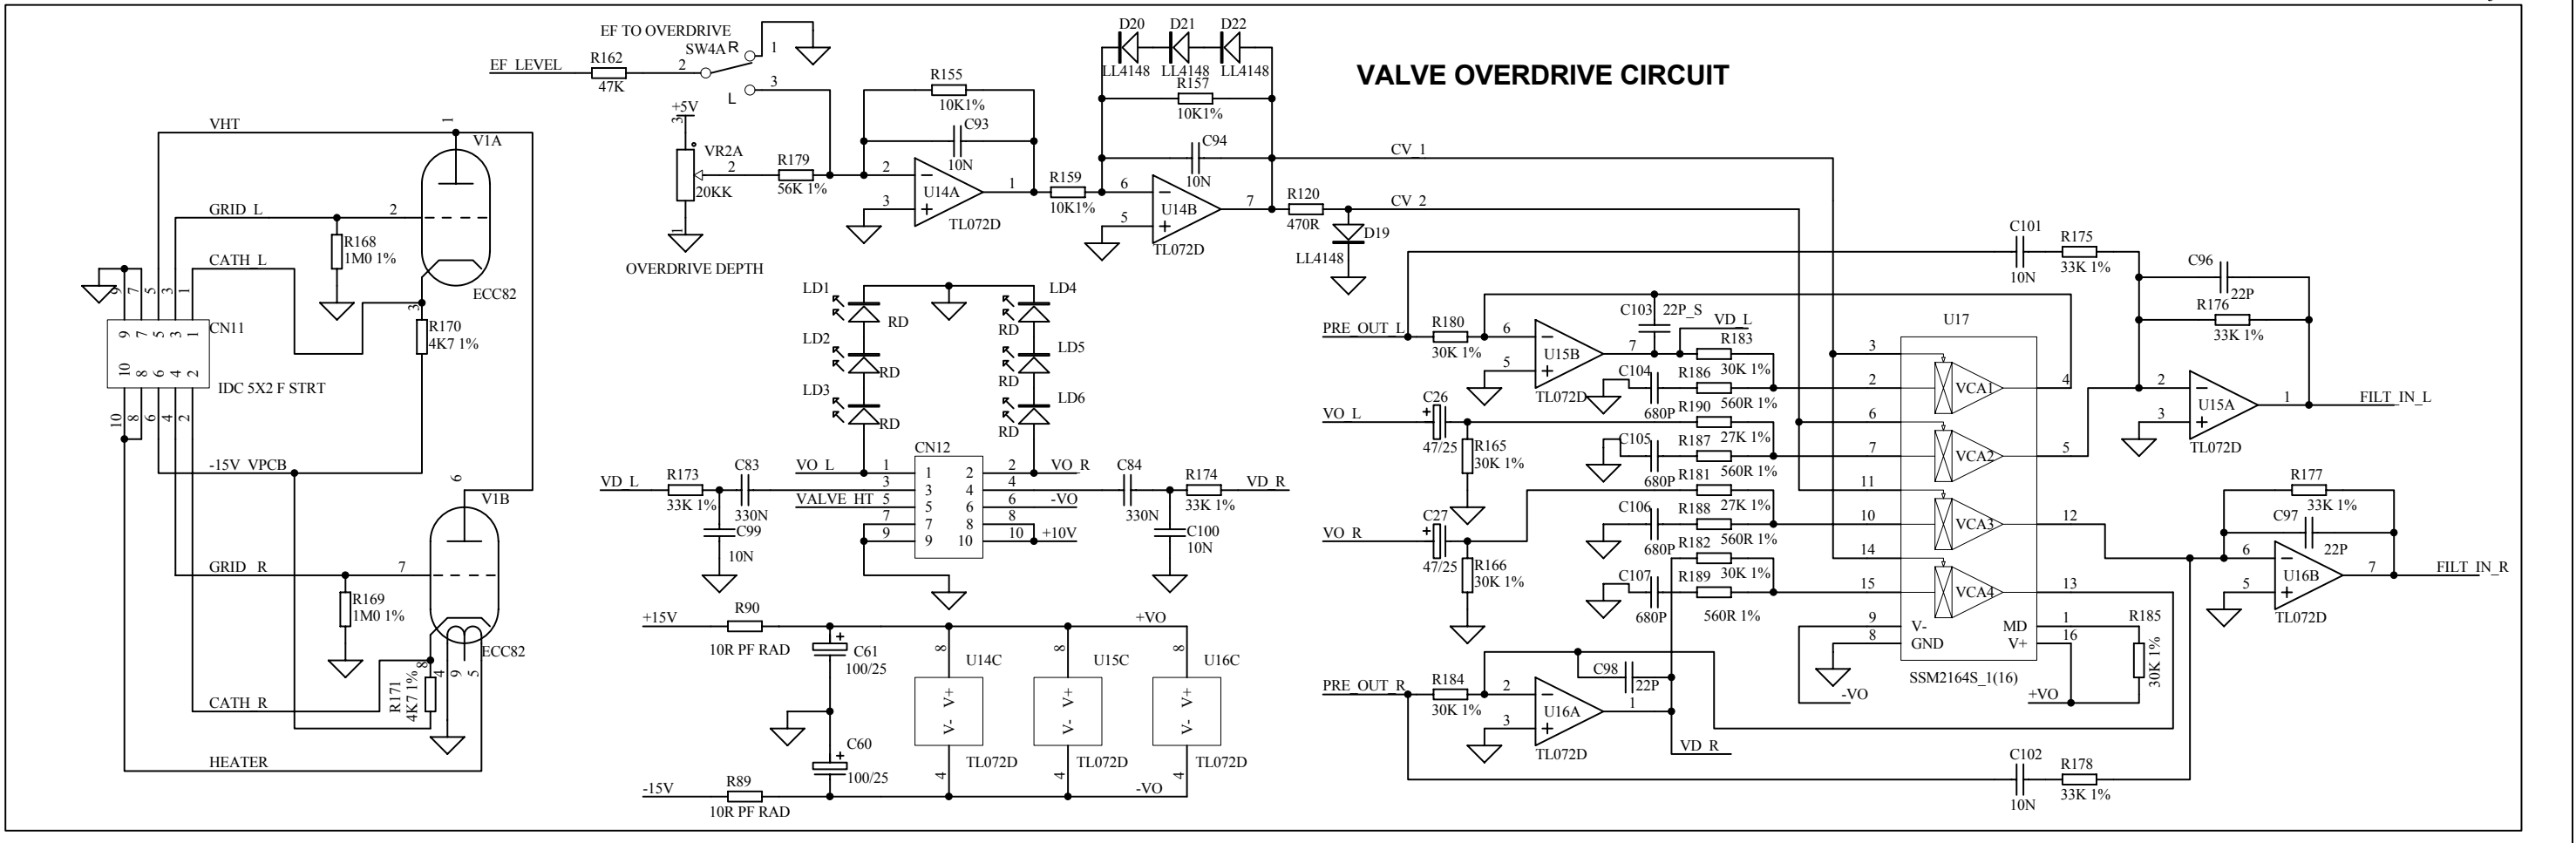

<b>ALLEN&amp;HEATH</b> Kernick Industrial Estate, Penryn, Cornwall, England. TR10 9LU Tel: +44 (0)8707 556250 Fax: +44 (0)8707 556251	ISSUE	BY	DATE	CHK BY	VR5C  20KK	TITLE: XONE VF-1 MAIN PCB
	1	ARJ	30-07-04			FILE: AG5877_1 SHEET 2.Sch
					PRINTED: 14:45:18 4-Nov-2004	DRG No: C5877 ISSUE: 1 SHEET: 2 OF 5