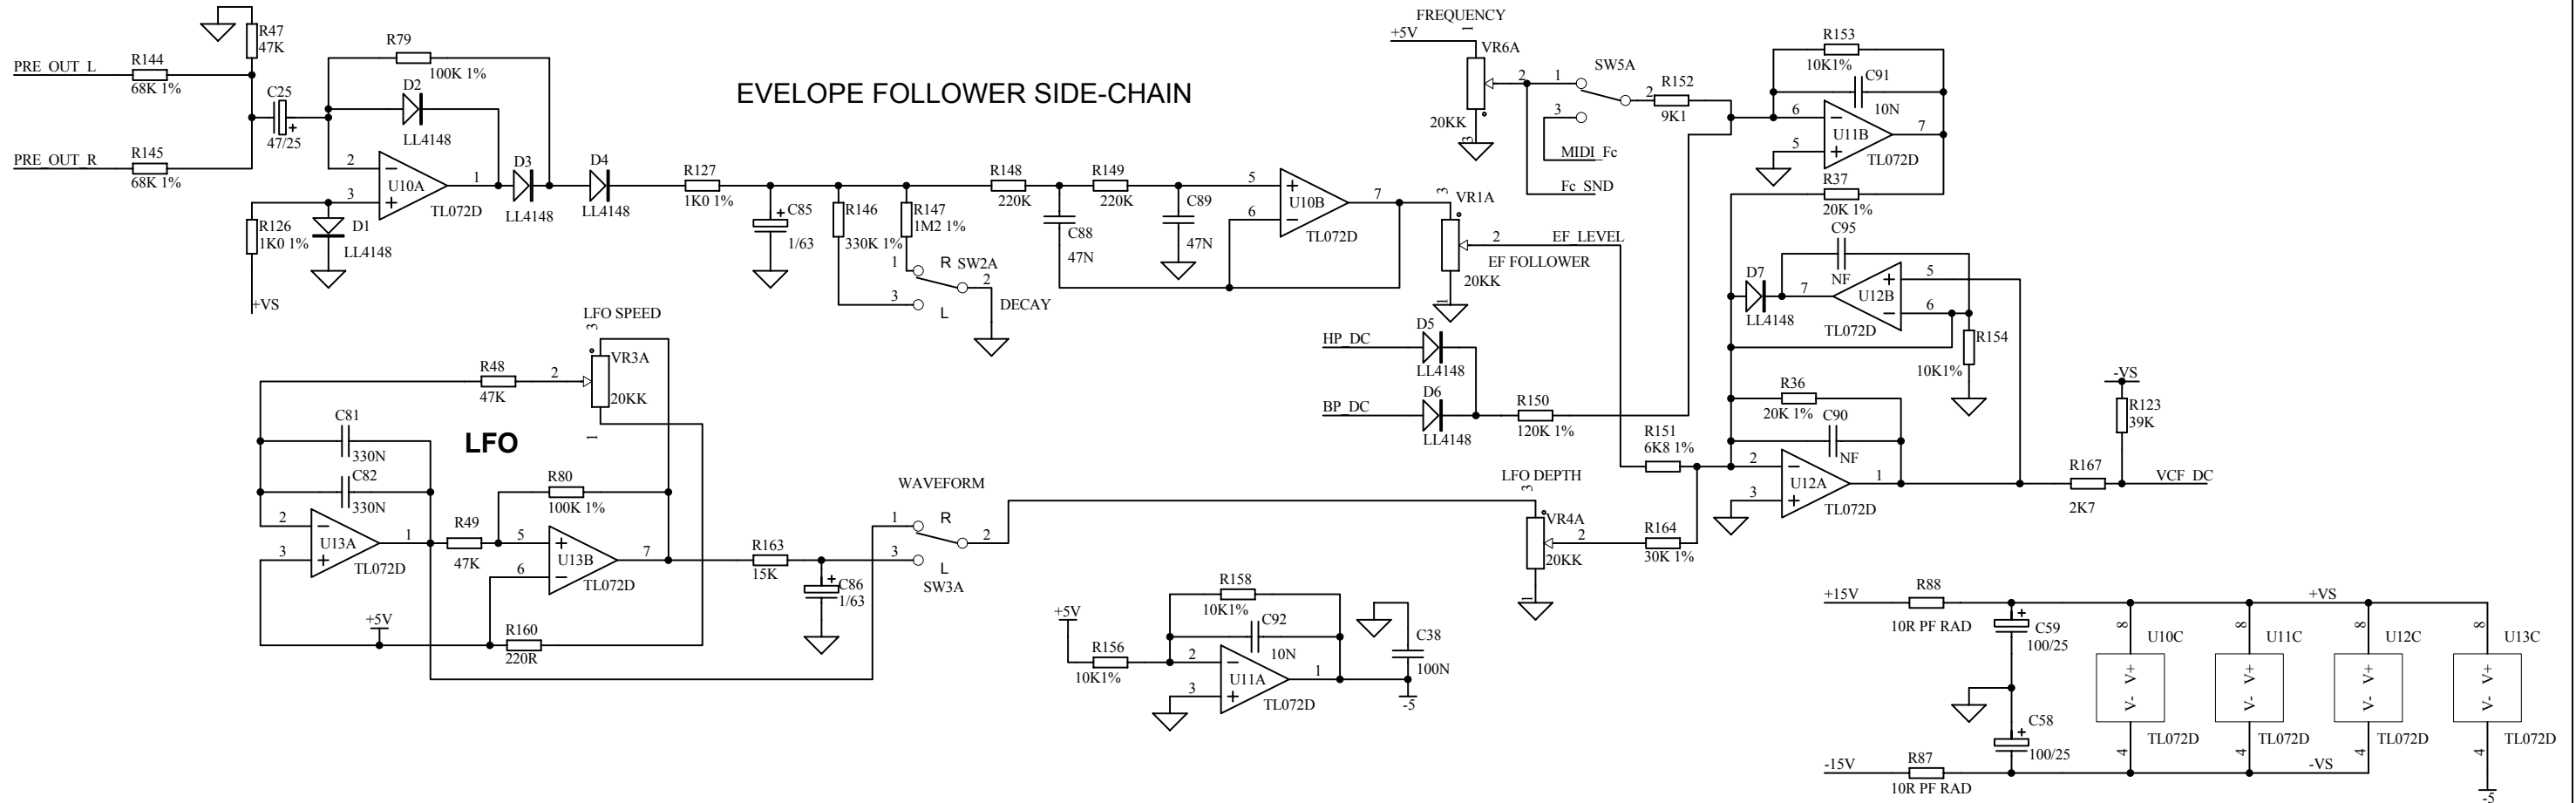

<b>ALLEN&amp;HEATH</b> Kernick Industrial Estate, Penryn, Cornwall, England. TR10 9LU Tel: +44 (0)8707 556250 Fax: +44 (0)8707 556251	ISSUE	BY	DATE	CHK BY	VR5C  20KK	TITLE: XONE VF-1 MAIN PCB
	1	ARJ	30-07-04			FILE: AG5877_1 SHEET 2.Sch
					PRINTED: 14:45:18 4-Nov-2004	DRG No: C5877 ISSUE: 1 SHEET: 2 OF 5