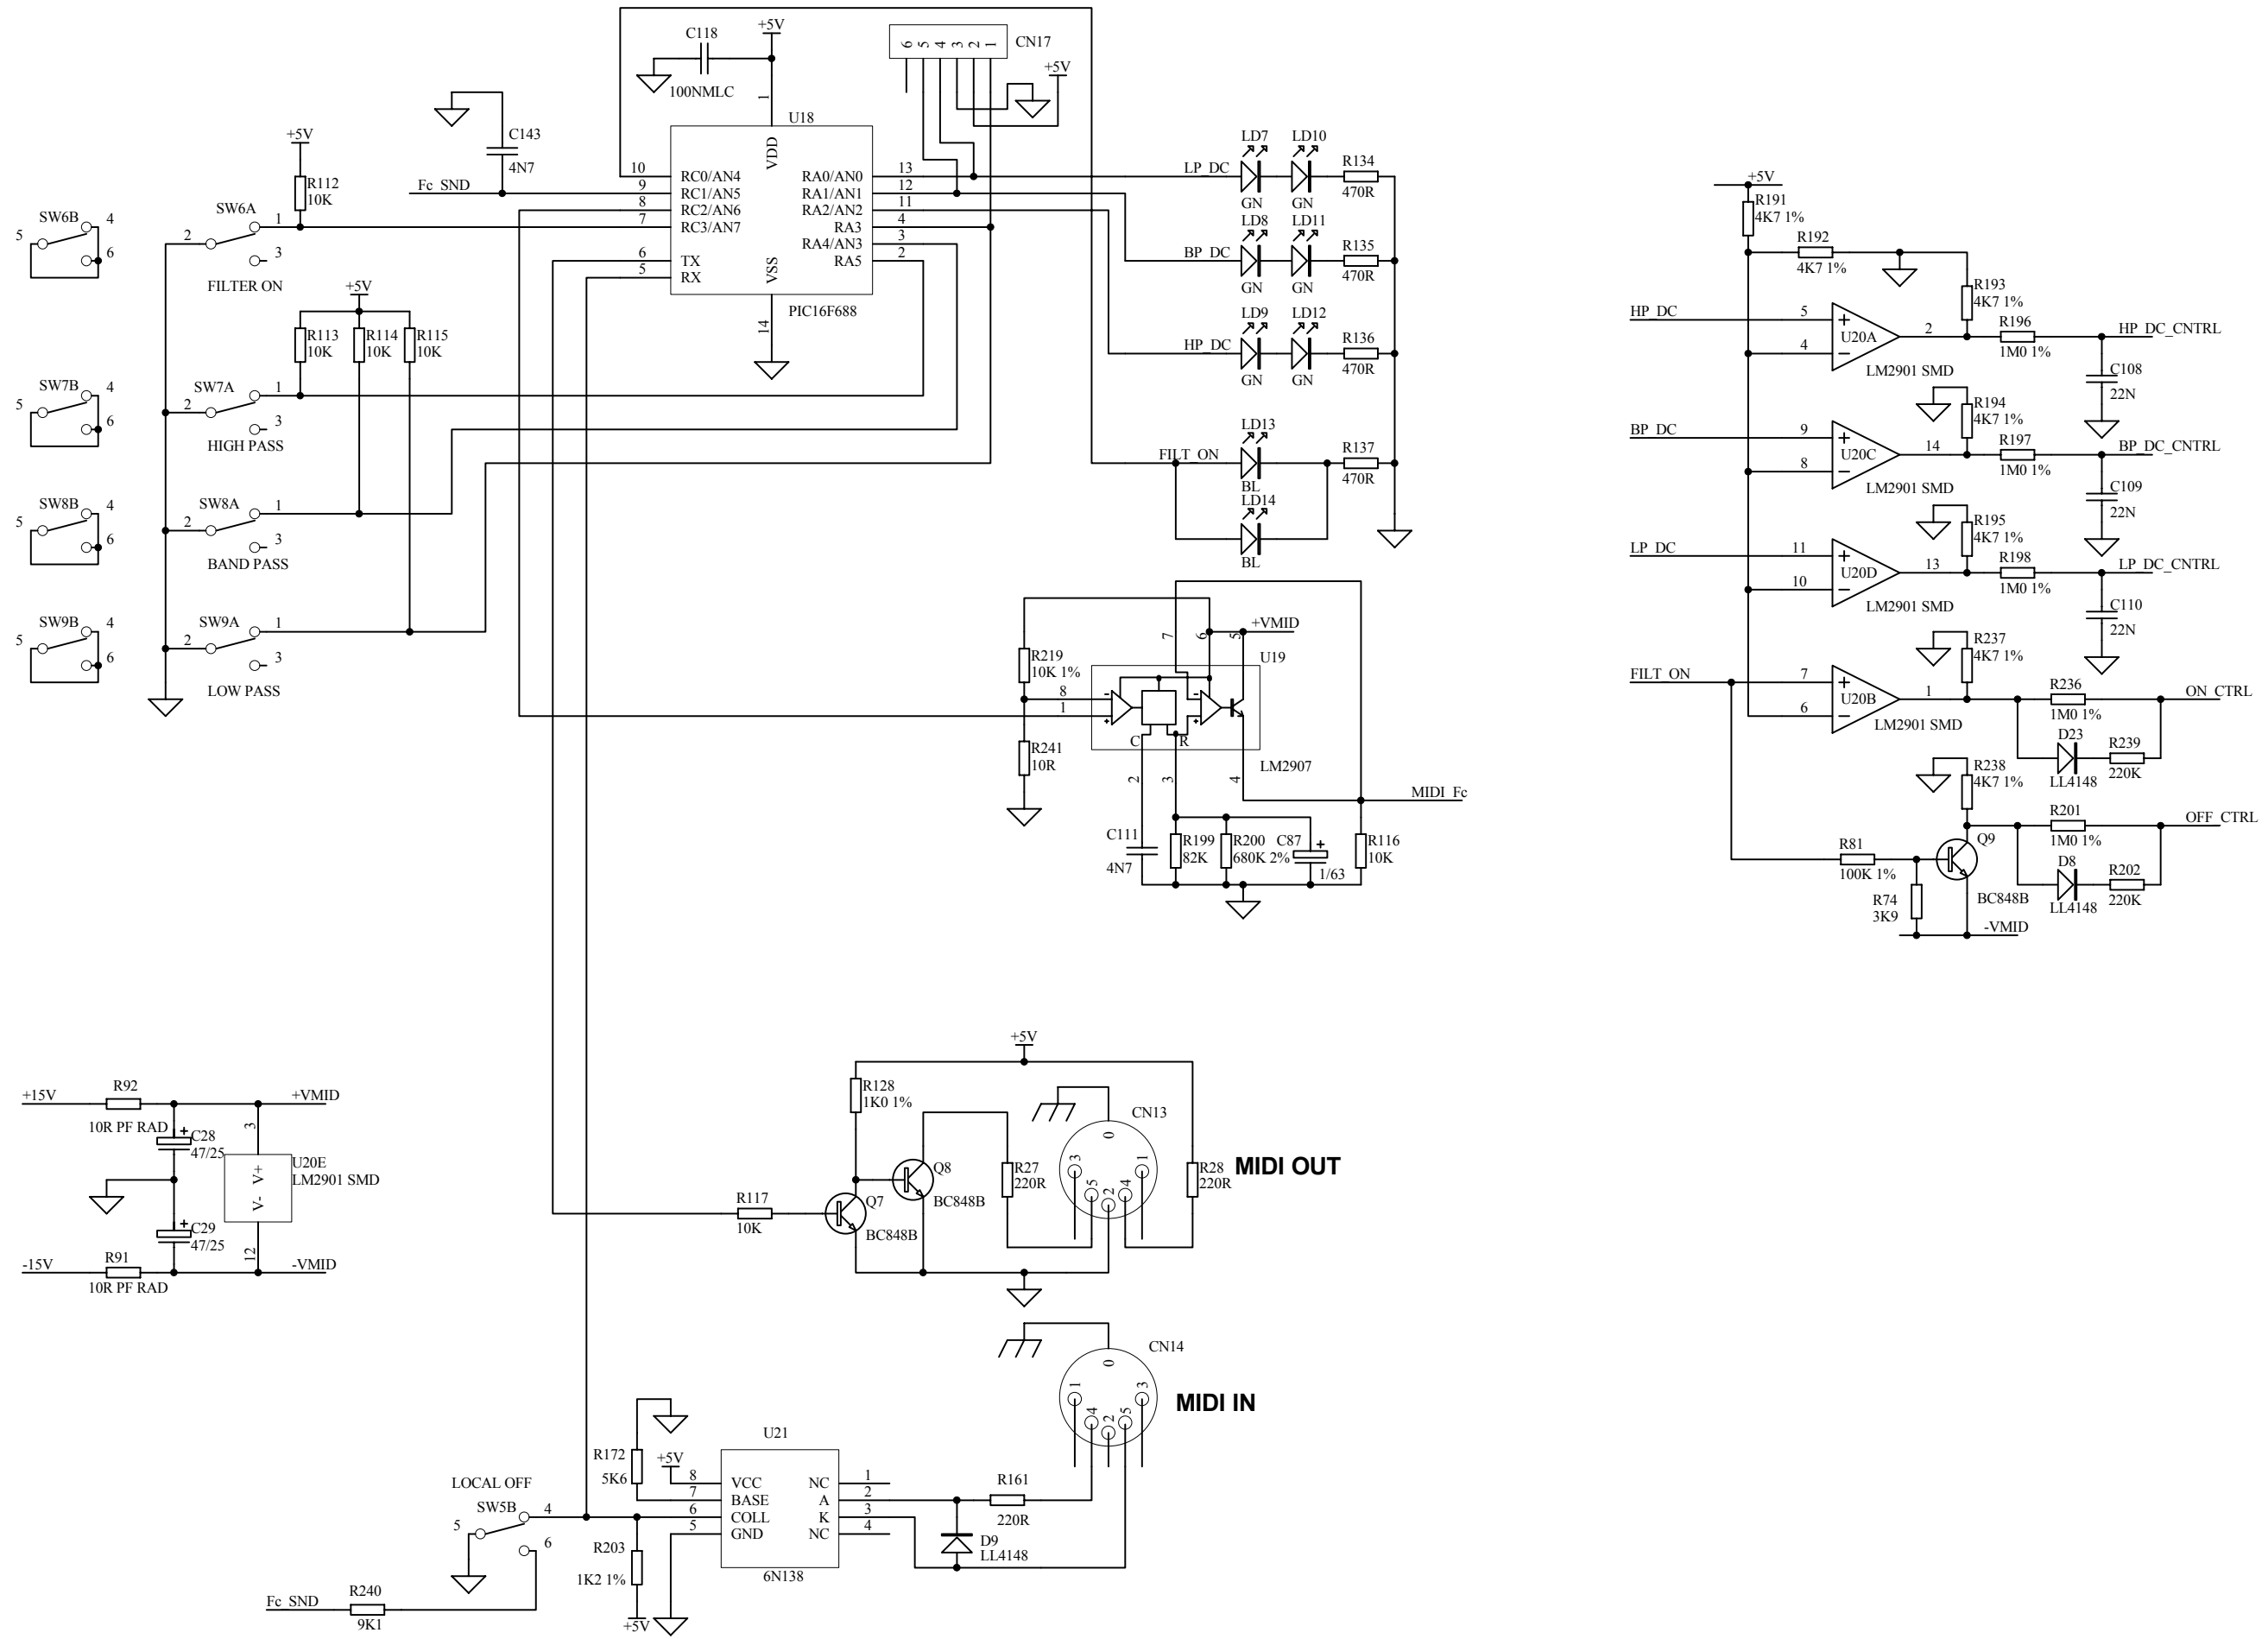

FILE: AG5877\_1 SHEET 3.Sch

TITLE: **XONE VF-1 MAIN PCB**  
 PAGE:  
 DRG No: **C5877** ISSUE: 1 SHEET: 3 OF 5  
 PRINTED: 14:45:18 4-Nov-2004

<b>ALLEN&amp;HEATH</b> Kernick Industrial Estate, Penryn, Cornwall, England. TR10 9LU Tel: +44 (0)8707 556250 Fax: +44 (0)8707 556251	ISSUE	BY	DATE	CHK BY
	1	ARJ	30-07-04	