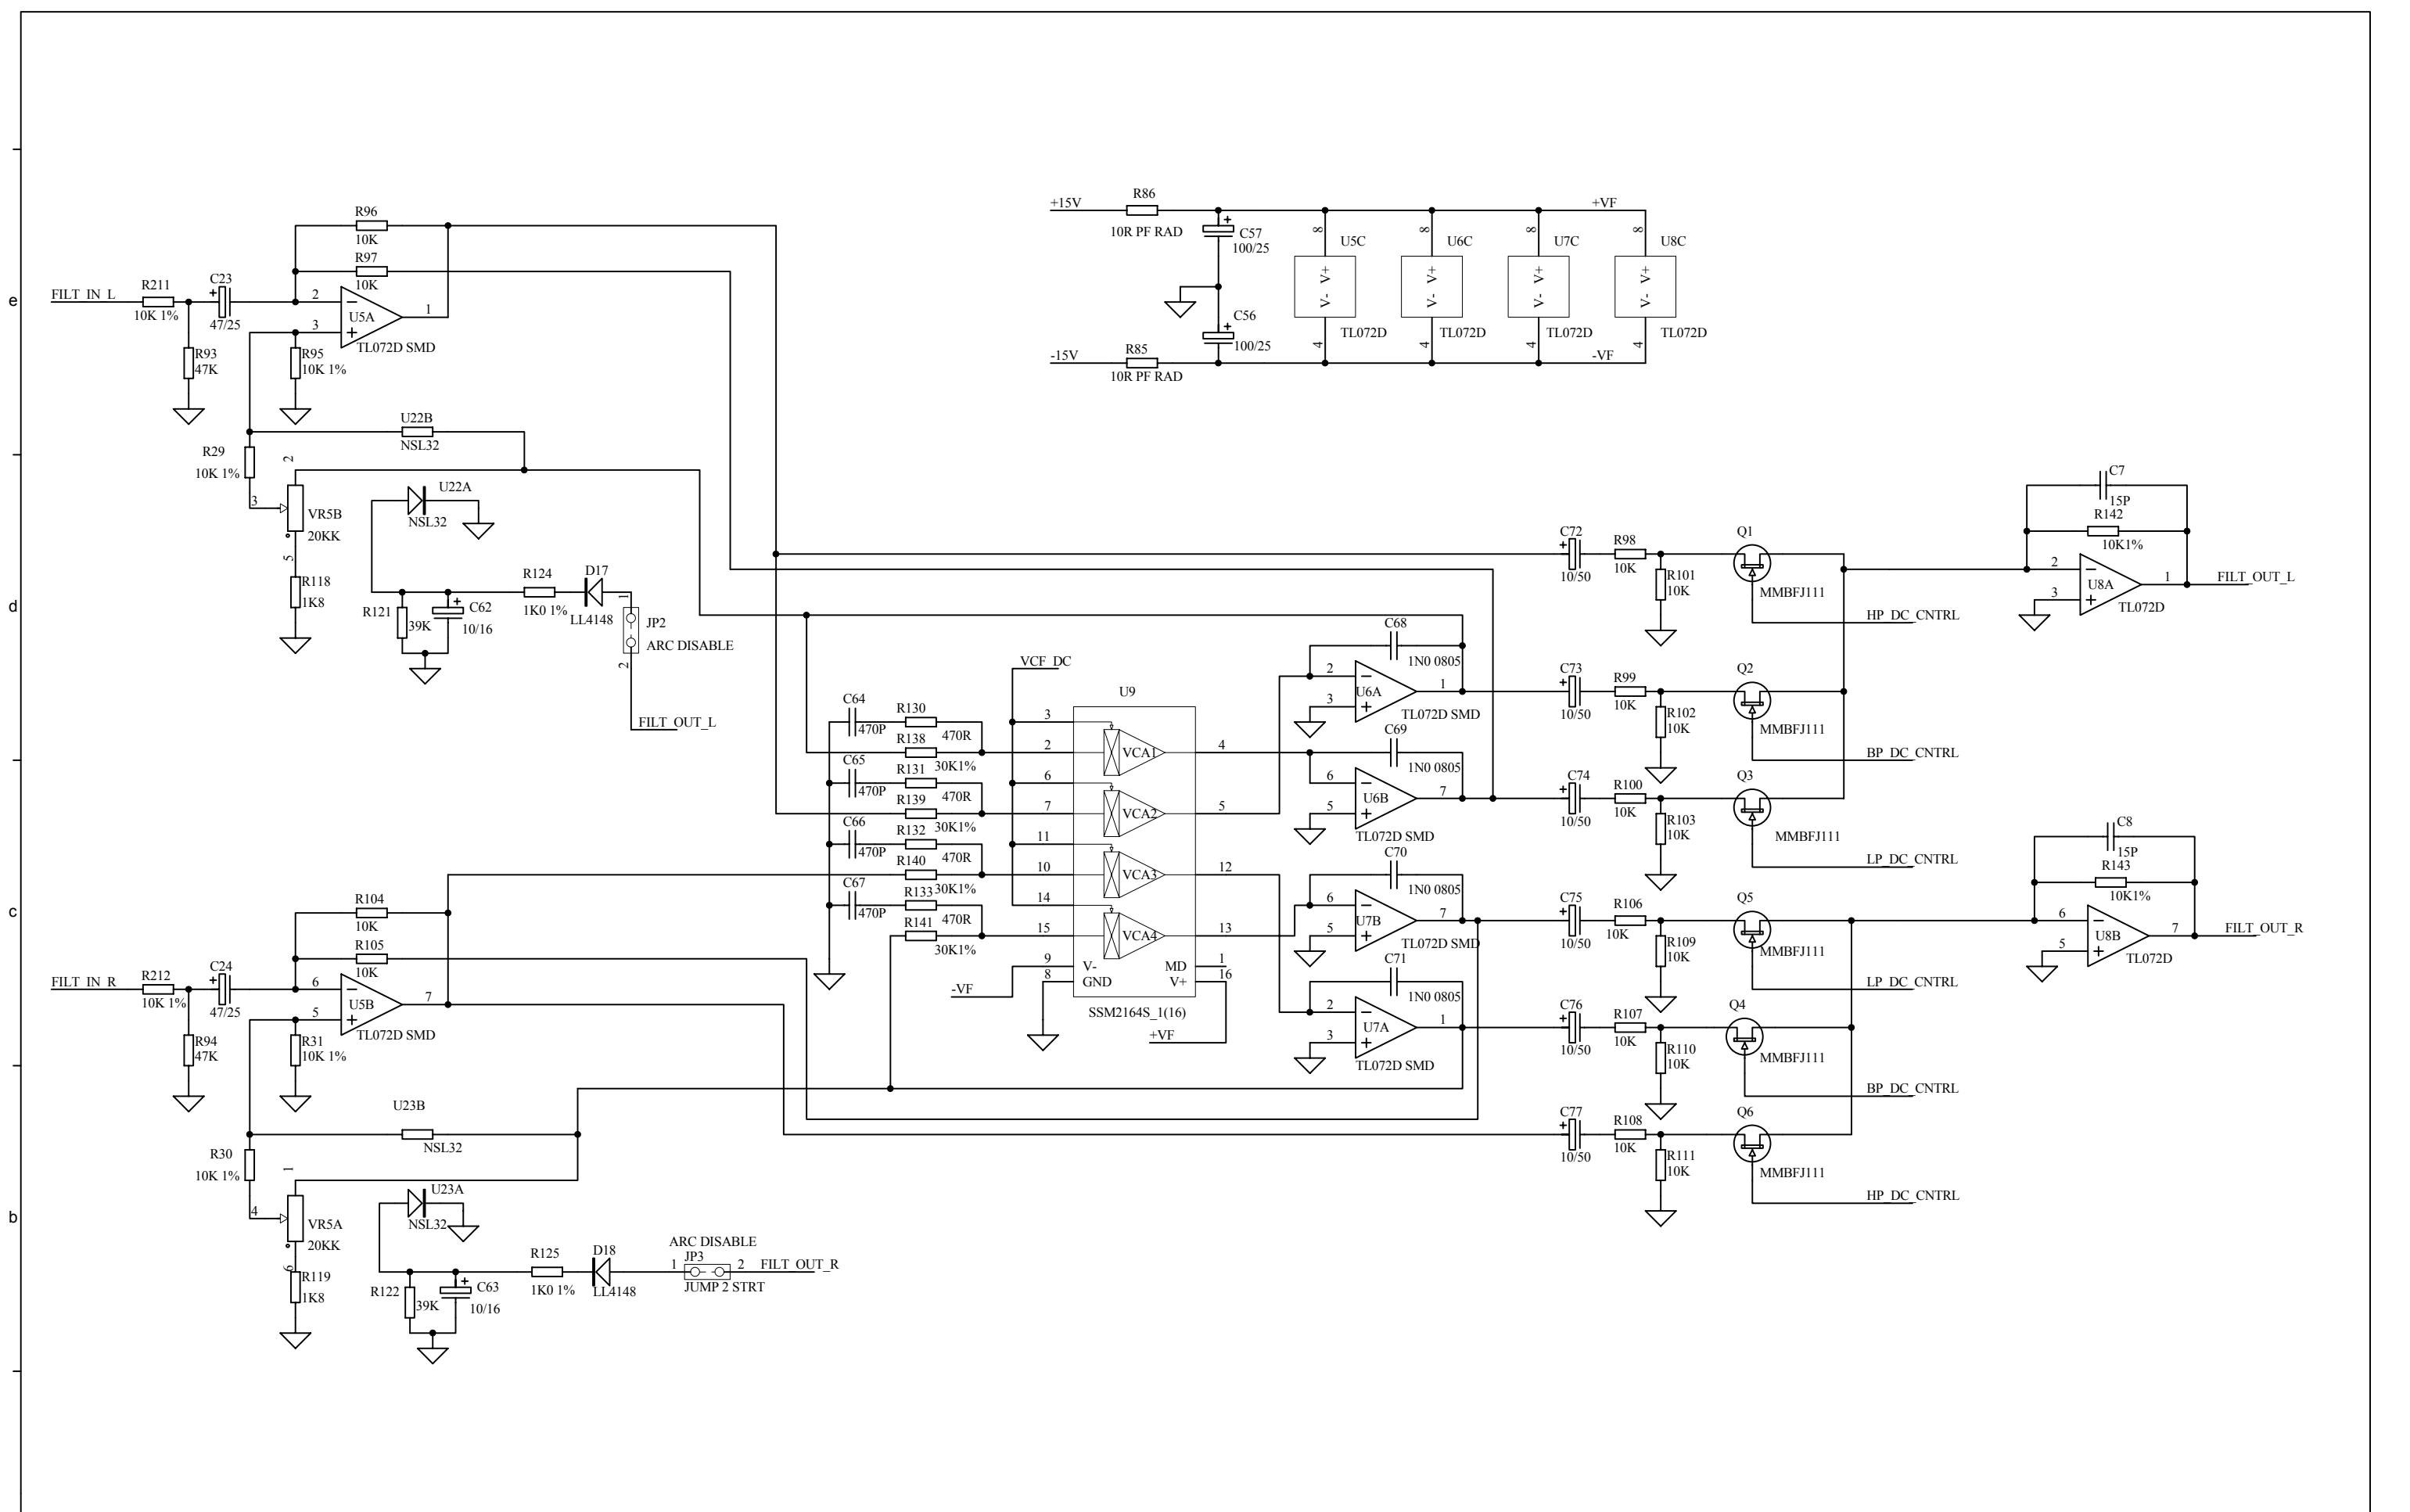

ALLEN&HEATH Kernick Industrial Estate, Penryn, Cornwall, England. TR10 9LU Tel: +44 (0)8707 556250 Fax: +44 (0)8707 556251	ISSUE	BY	DATE	CHK BY	VR5C 20KK	TITLE: XONE VF-1 MAIN PCB	
	1	ARJ	30-07-04			FILE: AG5877_1 SHEET 2.Sch	PAGE:
					PRINTED: 14:45:18 4-Nov-2004	DRG No: C5877 ISSUE: 1 SHEET: 2 OF 5