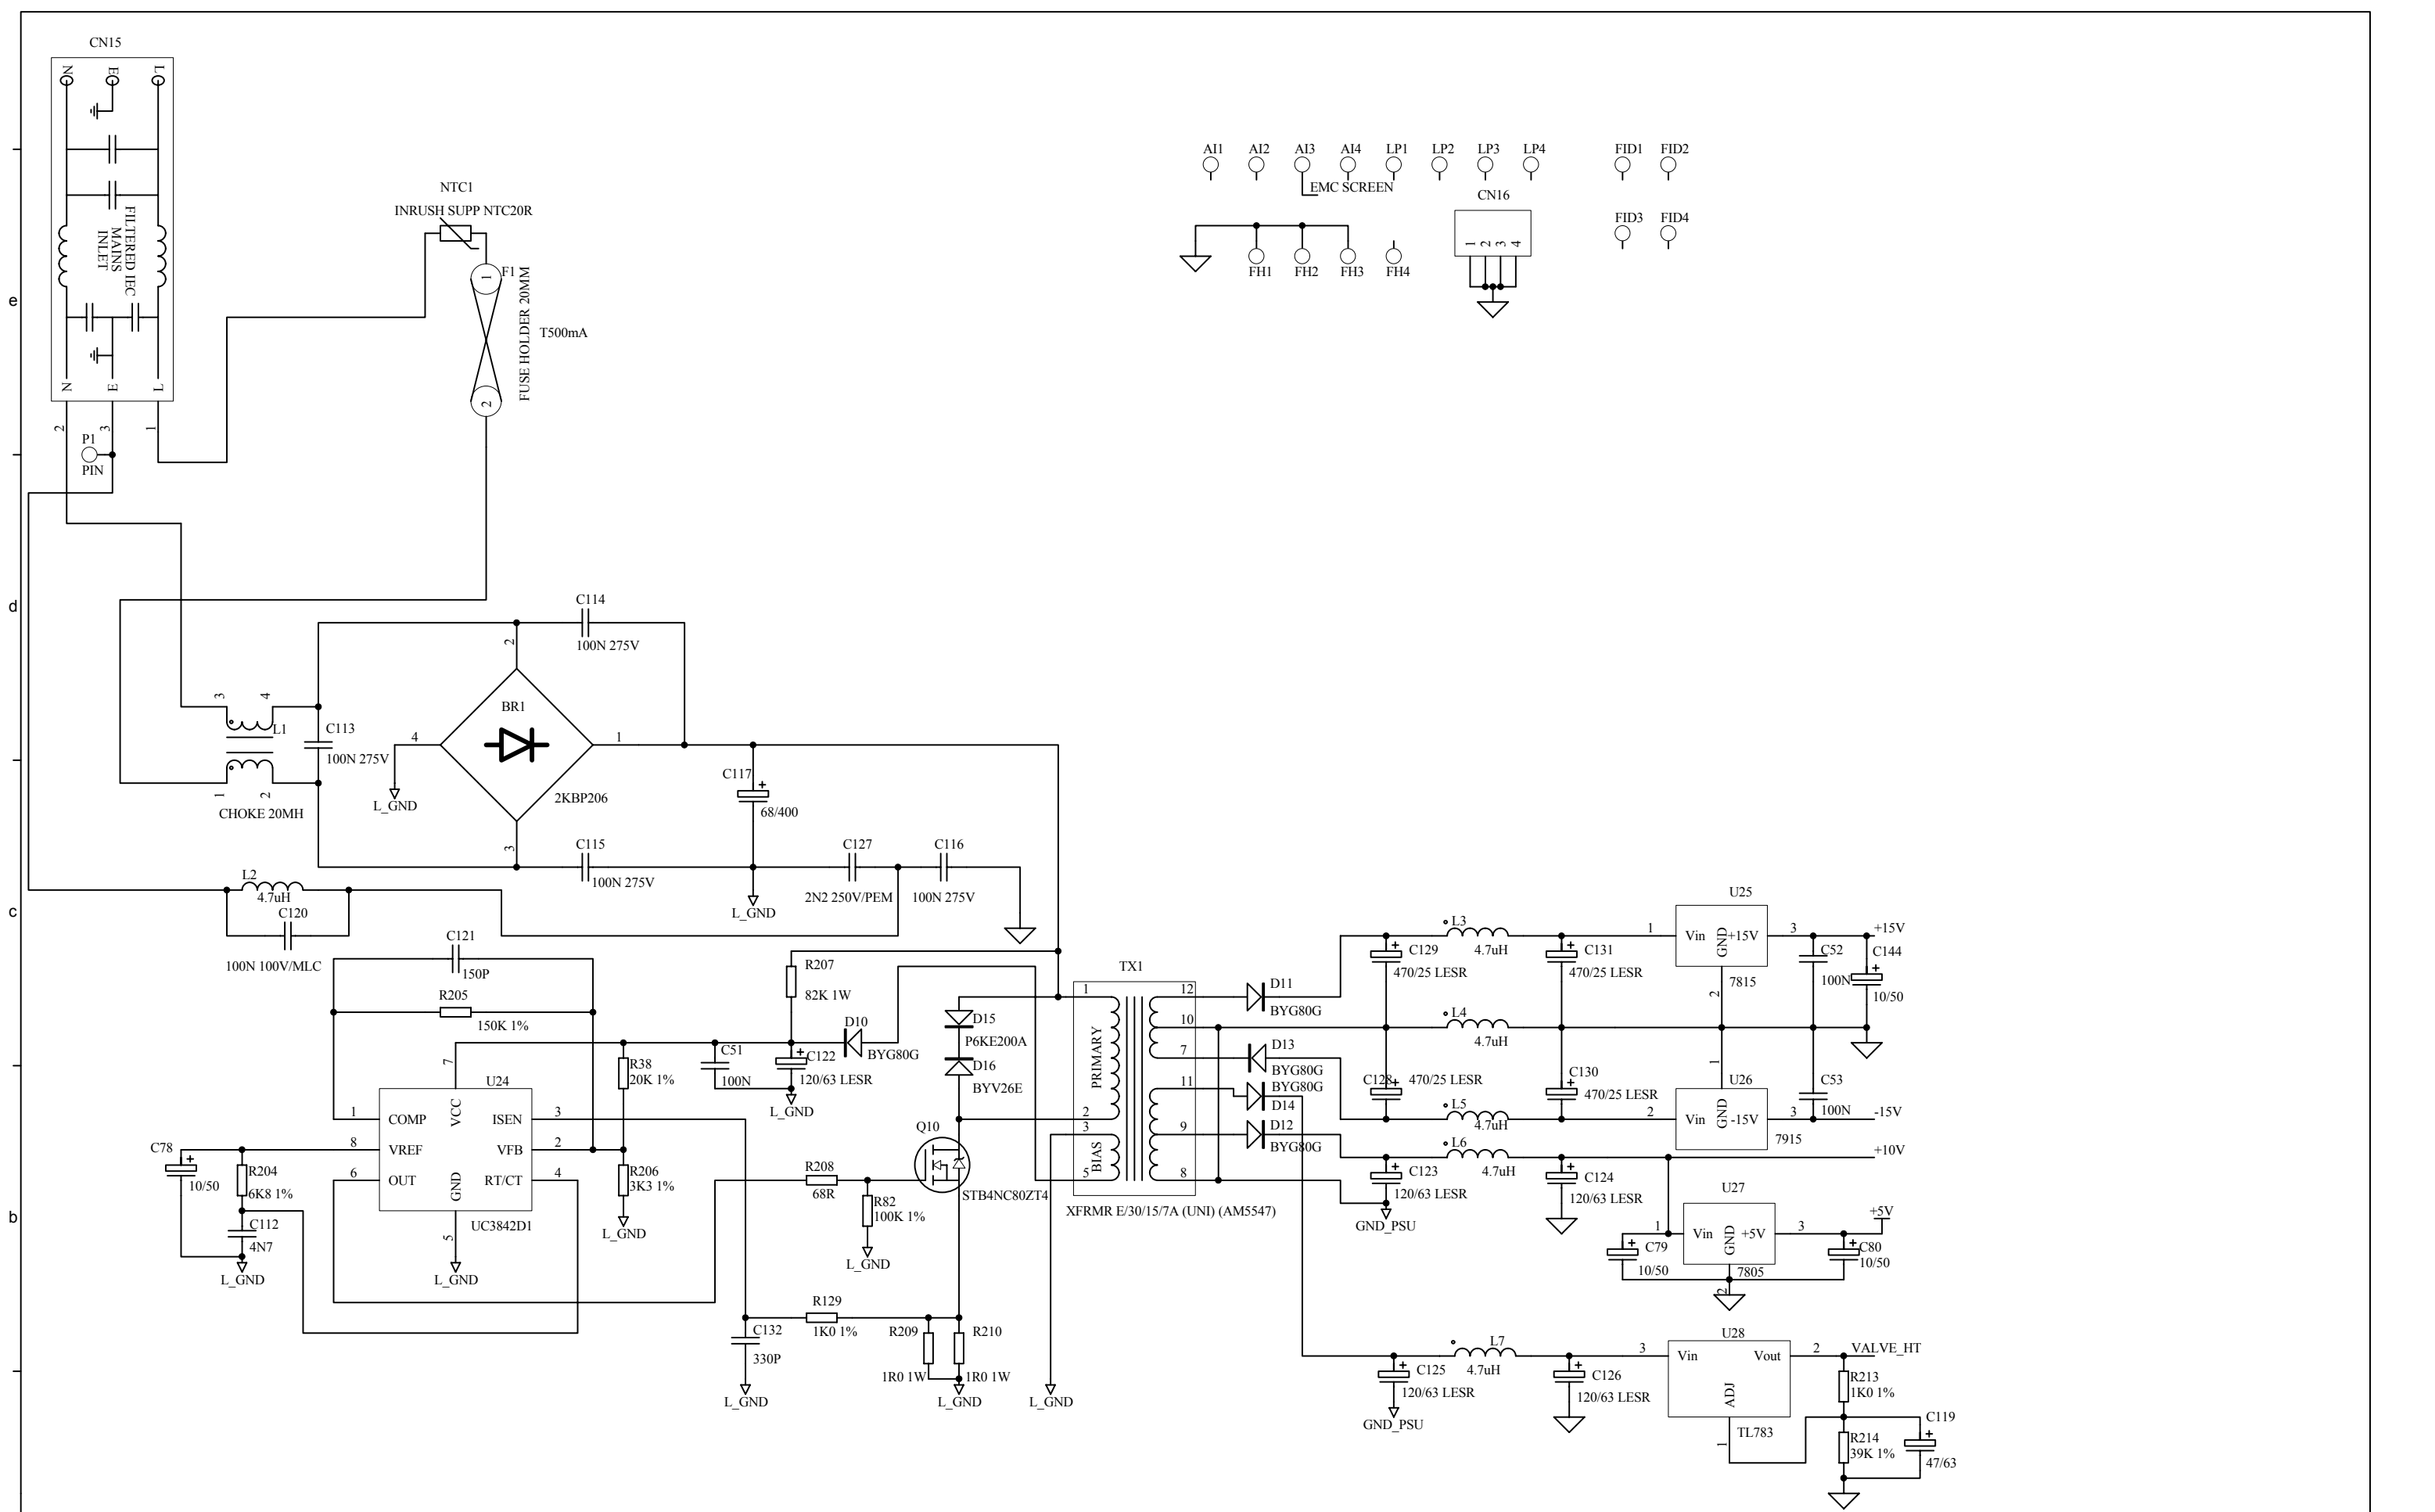

ALLEN&HEATH Kernick Industrial Estate, Penryn, Cornwall, England. TR10 9LU Tel: +44 (0)8707 556250 Fax: +44 (0)8707 556251	ISSUE	BY	DATE	CHK BY	TITLE: XONE VF-1 MAIN PCB PAGE:	
	1	ARJ	30-07-04			DRG No: C5877 ISSUE: 1 SHEET: 5 OF 5
FILE: AG5877_1 SHEET 5.Sch					PRINTED: 14:45:19 4-Nov-2004