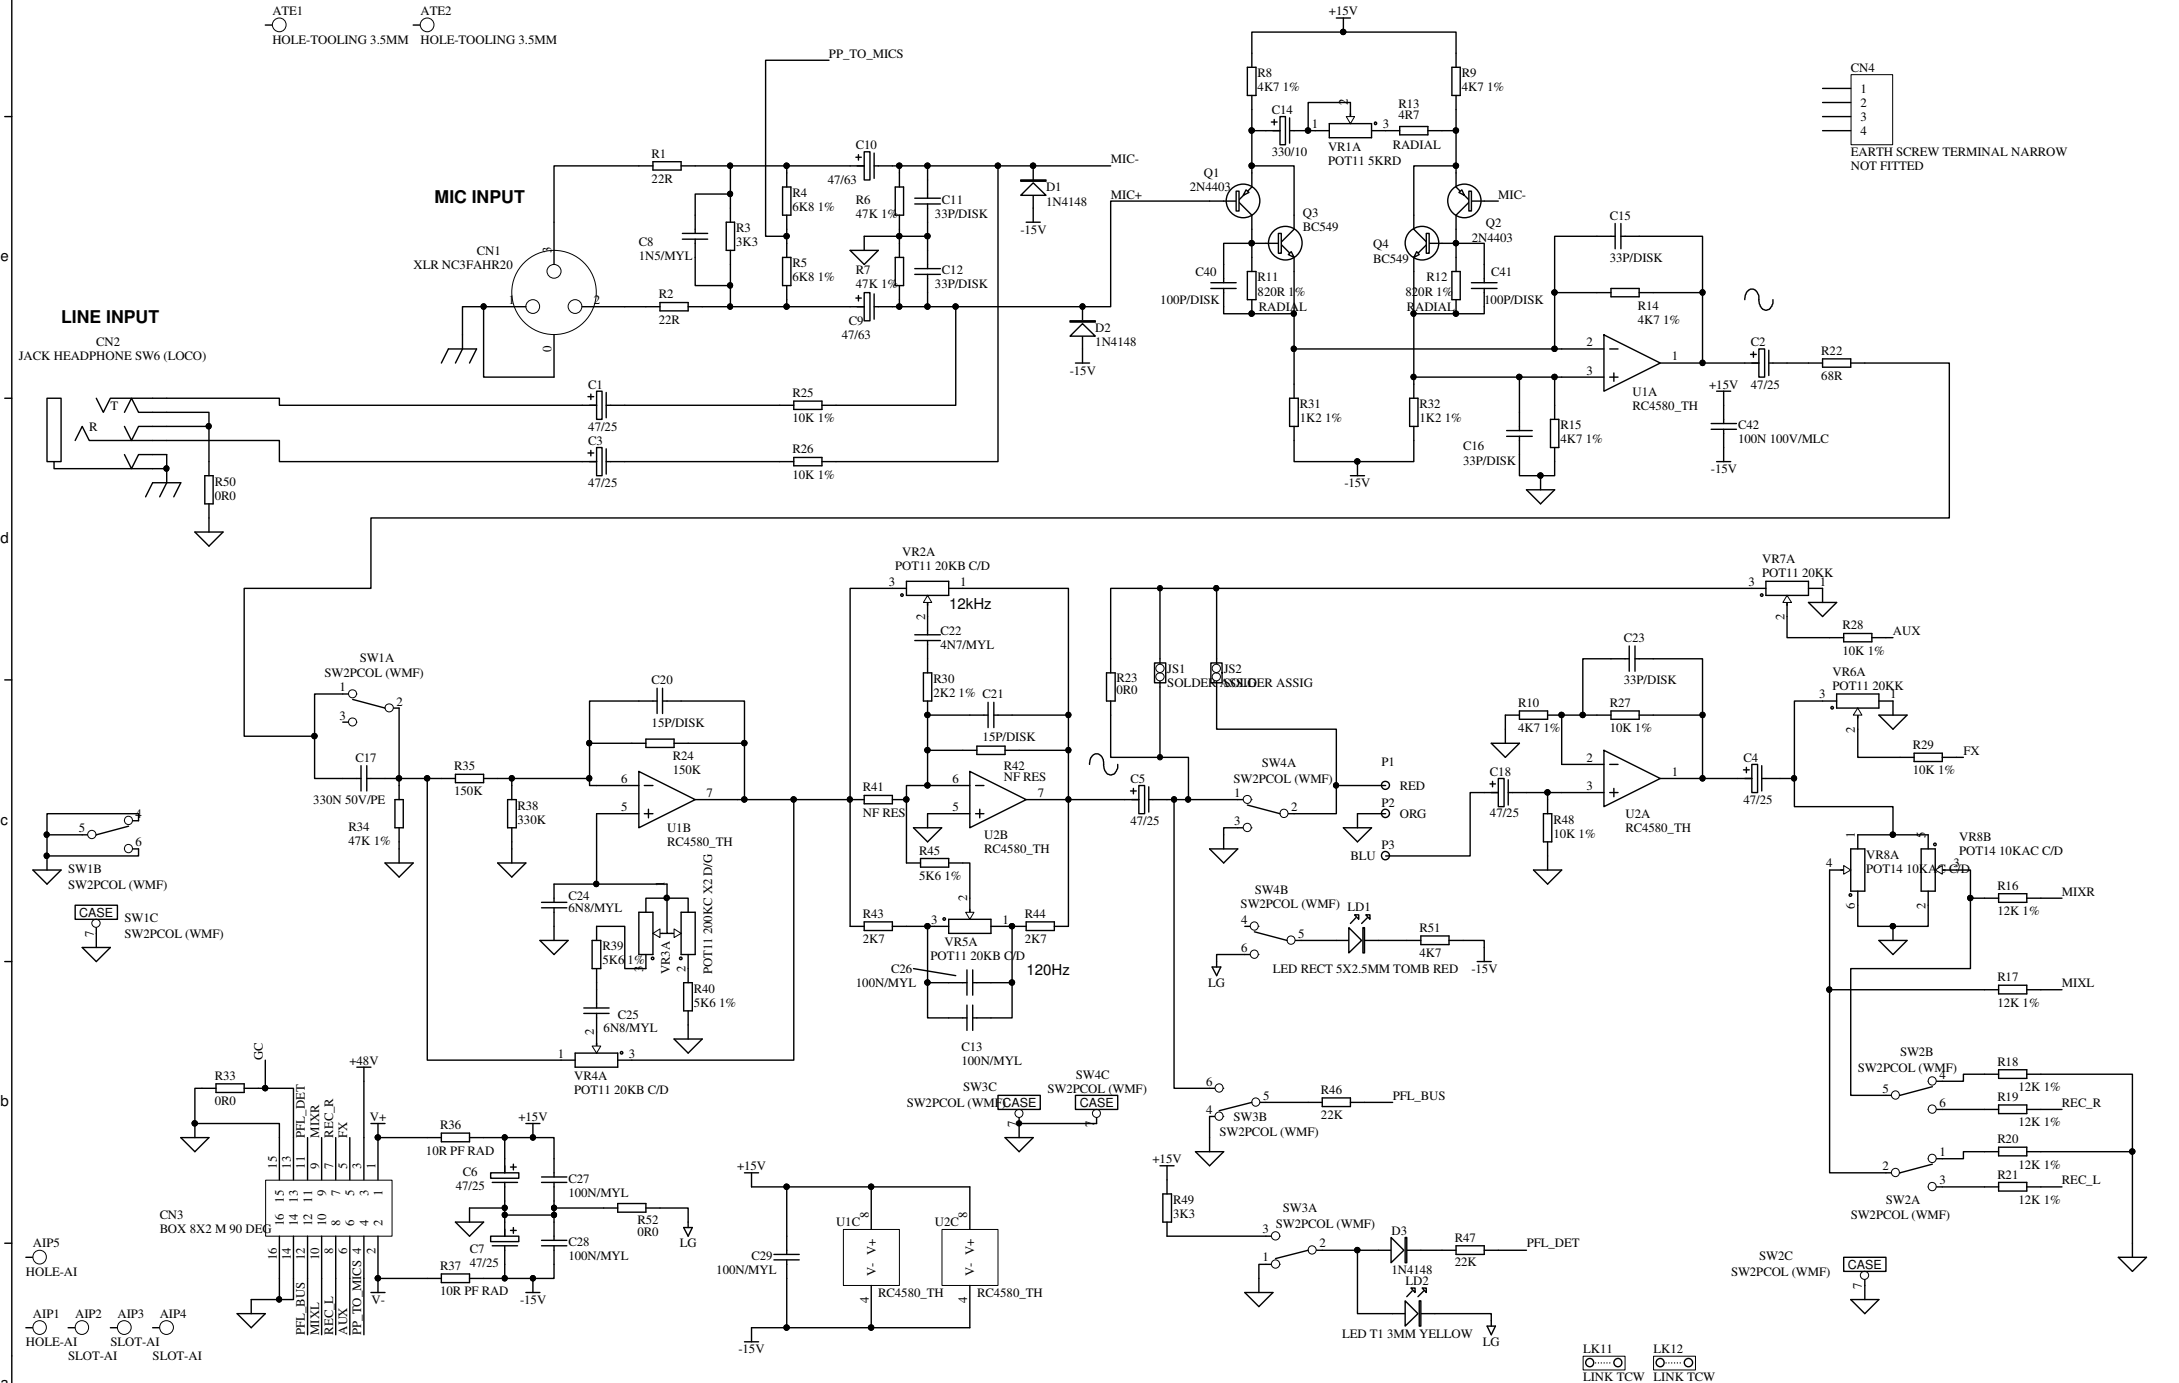

ATE1 HOLE-TOOLING 3.5MM
ATE2 HOLE-TOOLING 3.5MM

ALLEN&HEATH Kernick Industrial Estate, Penryn, Cornwall, England. TR10 9LU Tel: +44 (0)8707 556250 Fax: +44 (0)8707 556251				ISSUE BY DATE CHK BY A MG AAT 25/08/11 30/01/12	VR1B POT11 5KR D VR2B POT11 20KB C/D VR3B POT11 20KB C/D VR4B POT11 20KB C/D VR5B POT11 20KB C/D VR6B POT11 20KK VR7B POT11 20KK VR8C POT14 10KAC C/D	LK1 LINK TCW LK2 LINK TCW LK3 LINK TCW LK4 LINK TCW LK5 LINK TCW LK6 LINK TCW LK7 LINK TCW LK8 LINK TCW LK9 LINK TCW LK10 LINK TCW	TITLE: ZED60 MONO INPUT A PAGE: DRG No: C8713 ISSUE: 1 SHEET: 1 OF 1
FILE: C8713_1.SchDoc		PRINTED: 15:39:18 31/01/2012		DRG No: C8713 ISSUE: 1 SHEET: 1 OF 1			