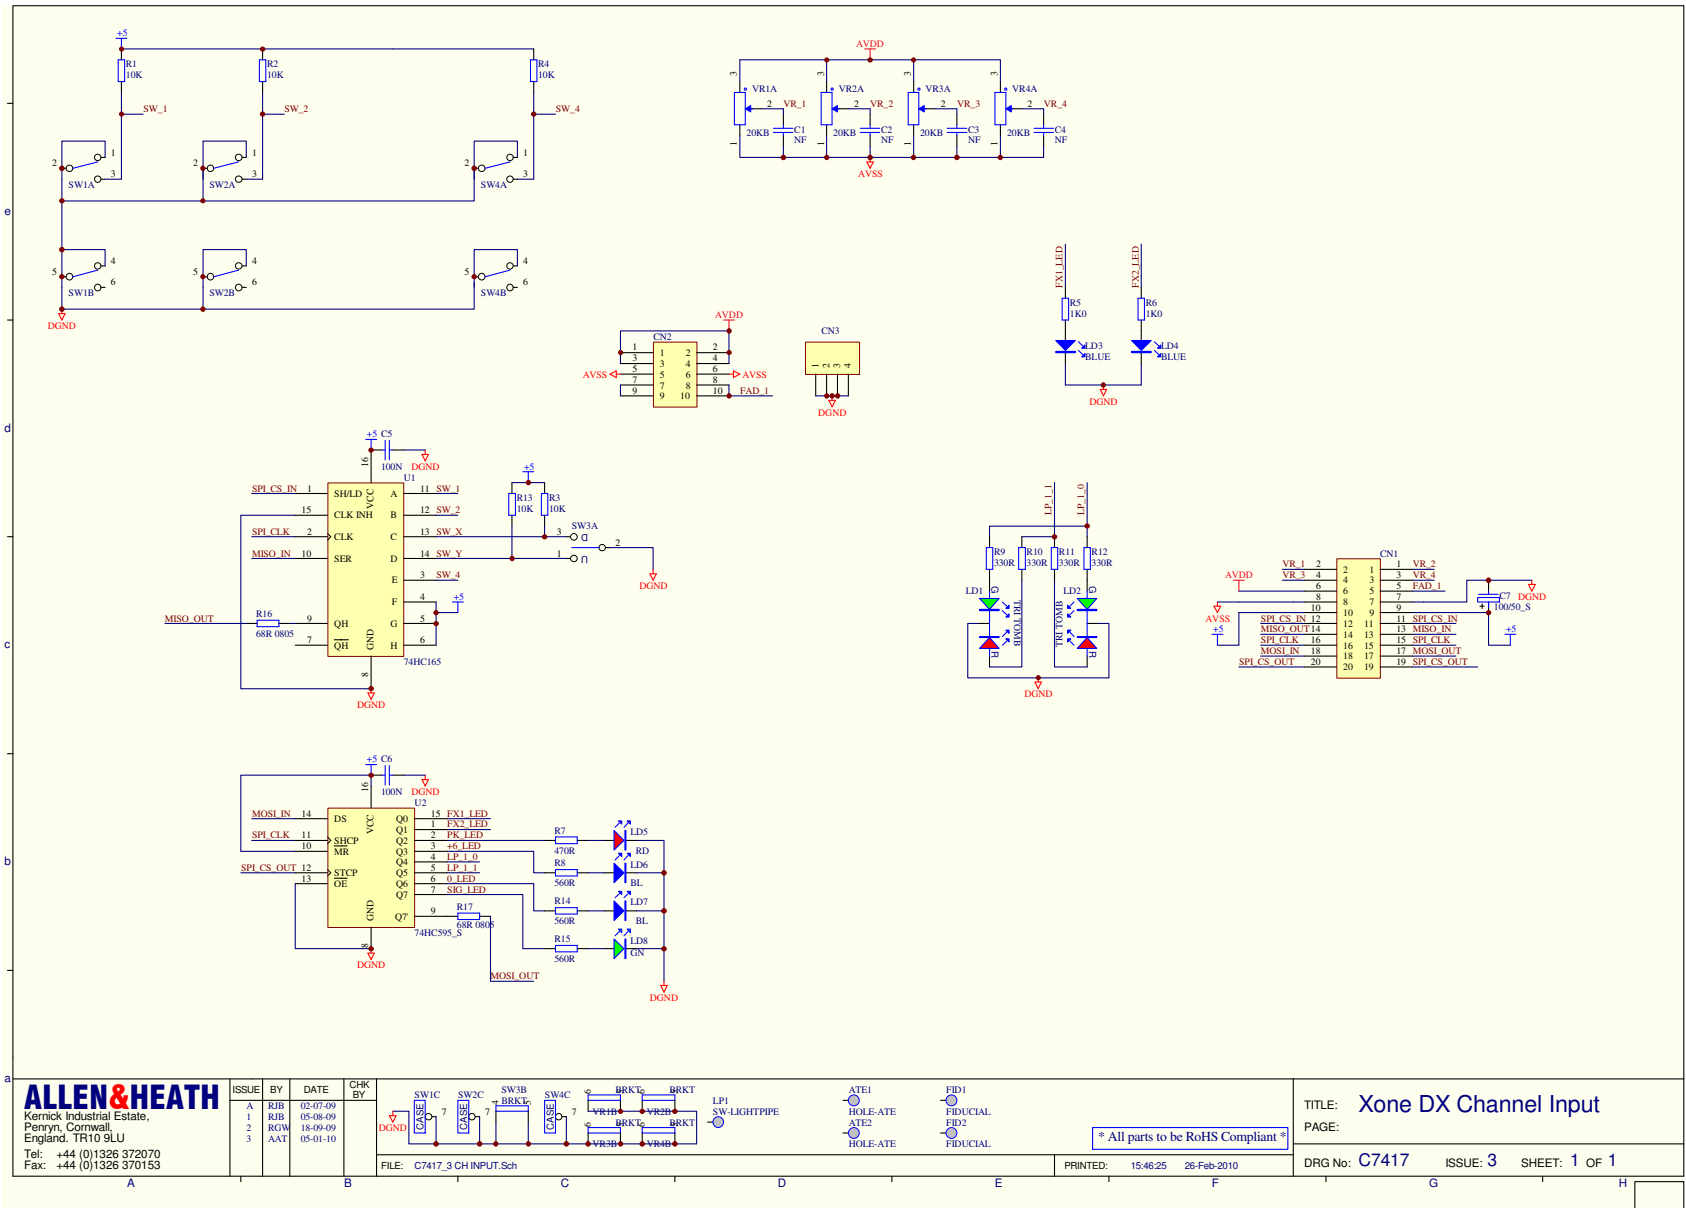

.GTO

TOP OVERLAY

**ALLEN & HEATH**  
 Kernek Industrial Estate,  
 Penryn, Cornwall,  
 England. TR10 9LU  
 Tel: +44 (0)1326 372070  
 Fax: +44 (0)1326 370153

ISSUE	BY	DATE	CHK BY
1	RJB	02-07-09	
2	RJB	05-08-09	
3	KGM AAT	18-09-09 05-01-10	

ATE1	FID1
HOLE-ATE	FIDUAL
ATE2	FID2
HOLE-ATE	FIDUAL

\* All parts to be RoHS Compliant \*

TITLE: Xone DX Channel Input  
 PAGE:

DRG No: C7417 ISSUE: 3 SHEET: 1 of 1

FILE: C7417\_3.CH.INPUT.Sch

PRINTED: 15:46:25 26-Feb-2010