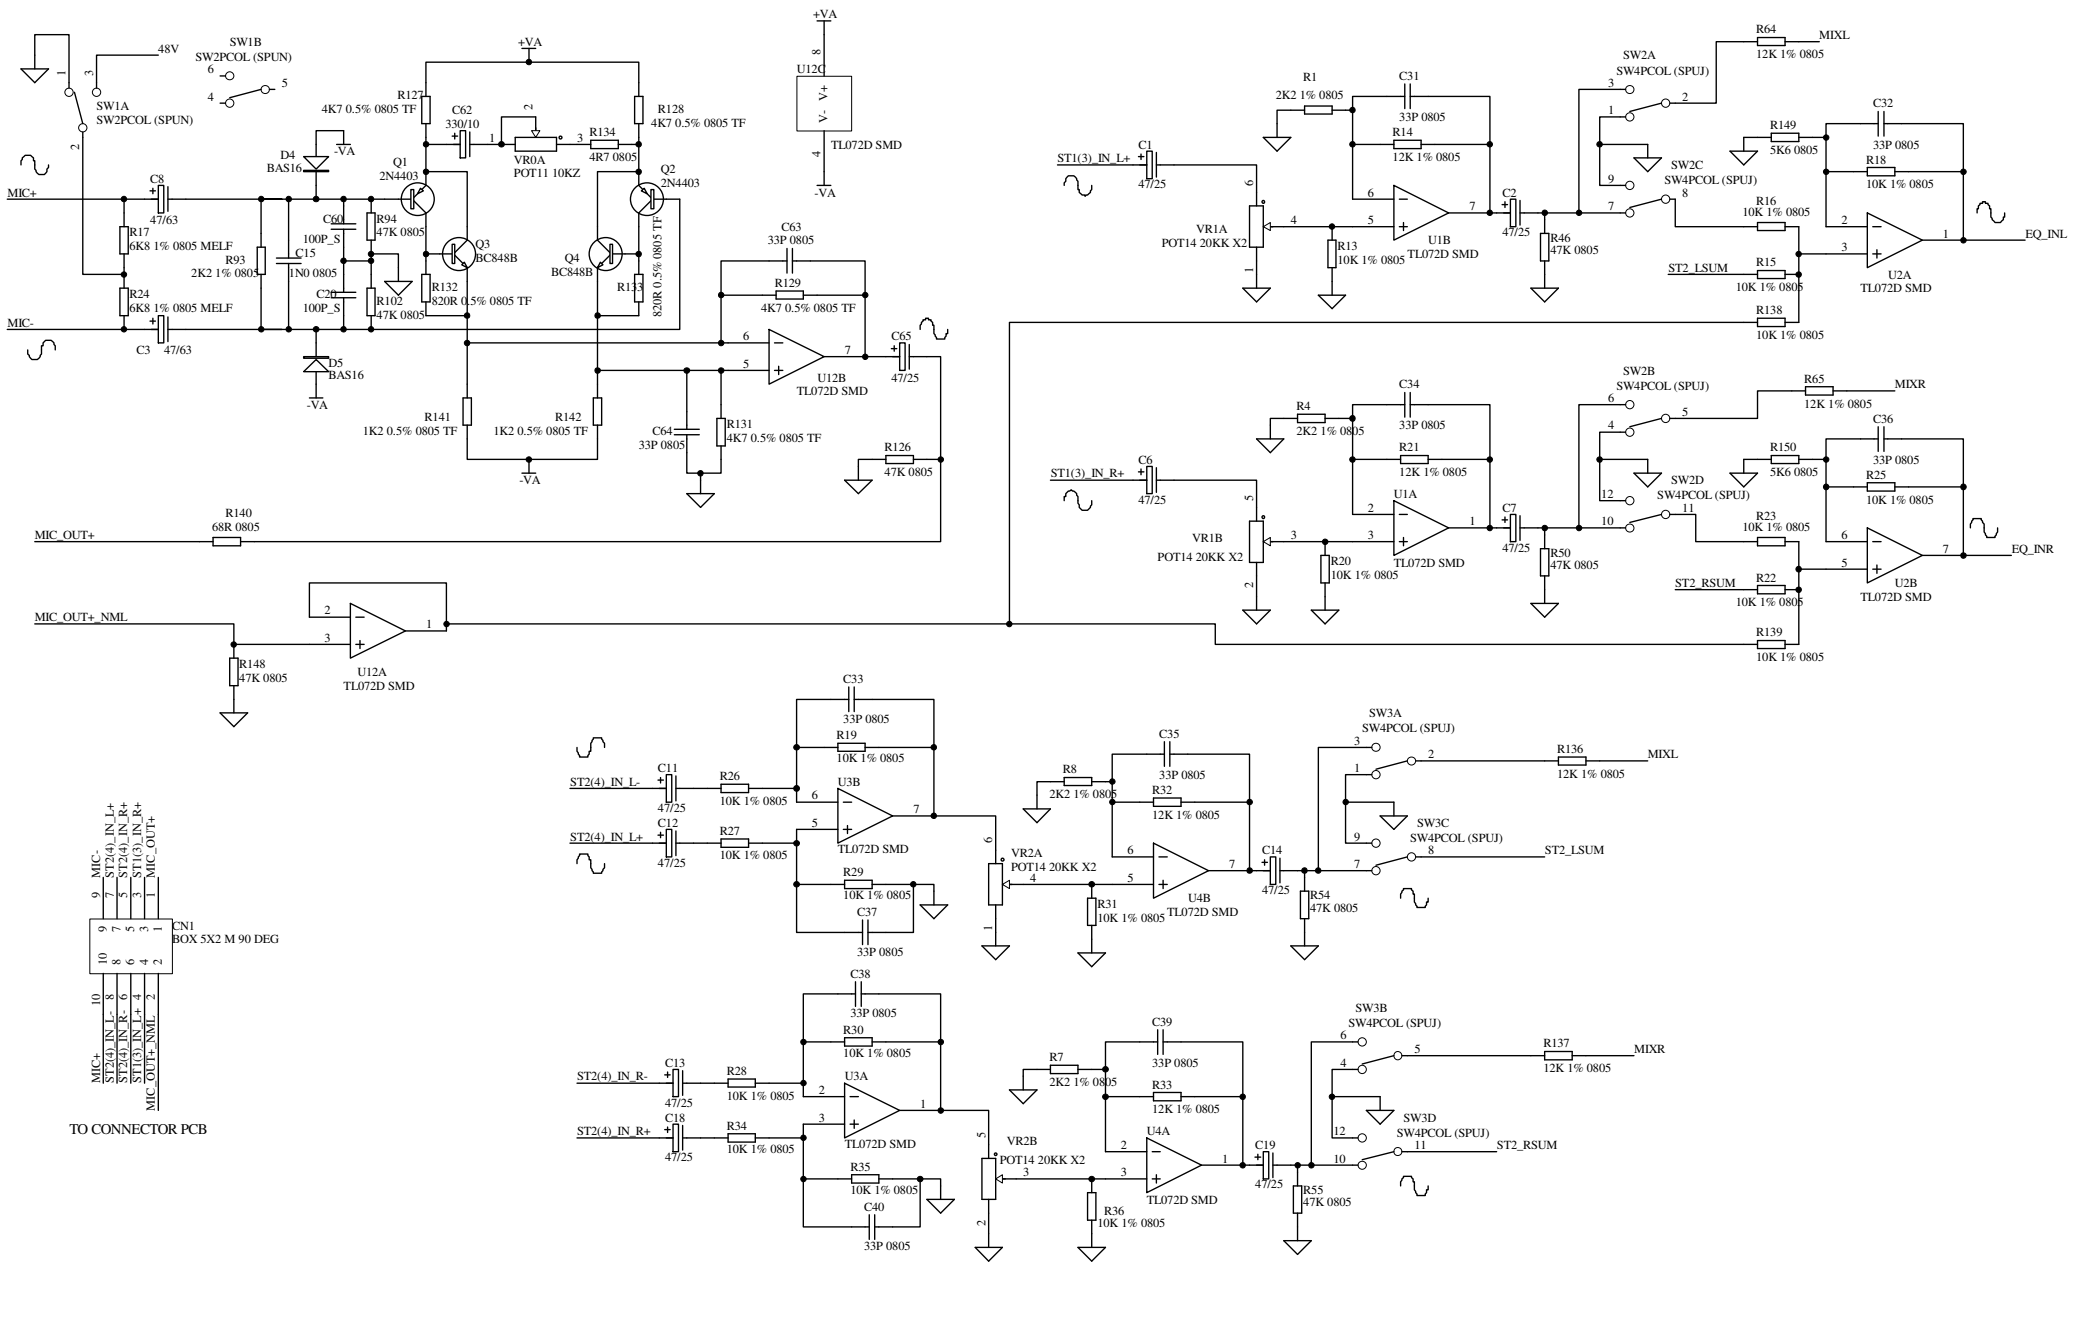

ALLEN&HEATH
Kernick Industrial Estate,
Penryn, Cornwall,
England. TR10 9LU
Tel: +44 (0)8707 556250
Fax: +44 (0)8707 556251

ISSUE	BY	DATE	CHK BY
A	MDG	18-12-03	
1	MG	24-08-04	
1.1	MG	22/09/04	
1.2	AAT	01-11-05	KV
2	AAT	07-04-10	XXX
2.1	AAT	24-10-12	XXX