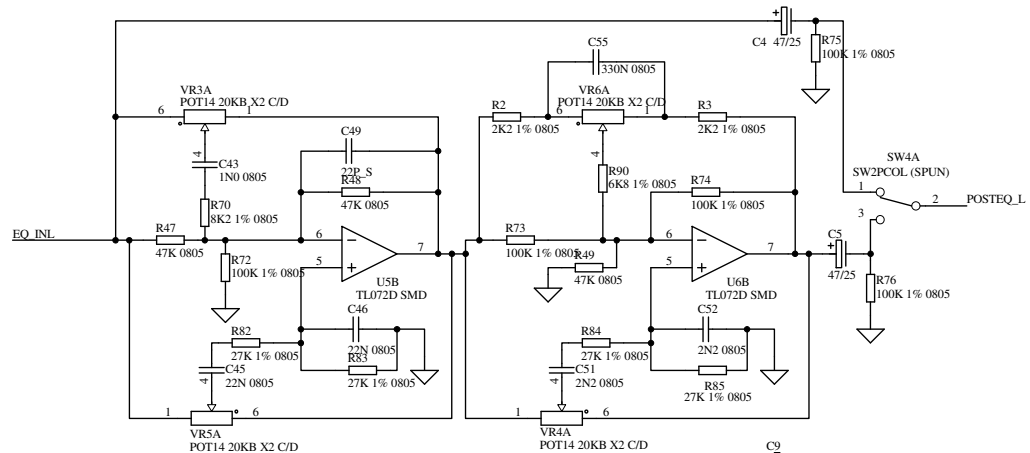

ALLEN&HEATH

Kernick Industrial Estate,
Penryn, Cornwall,
England. TR10 9LU
Tel: +44 (0)8707 556250
Fax: +44 (0)8707 556251

ISSUE	BY	DATE	CHK BY
A	AAT	17-12-03	XXX
1	MG	24-08-04	
1.1	MG	22/09/04	
1.2	AAT	01-11-05	KV
2	AAT	07-04-10	XXX
2.1	AAT	24-10-12	XXX

FILE: C5648_2.1P2.SCH

PRINTED: 12:03:53 24-Oct-2012

TITLE: GL2400 Stereo Input

PAGE:

DRG No: 5648

ISSUE: 2.1 SHEET: 2 OF 3