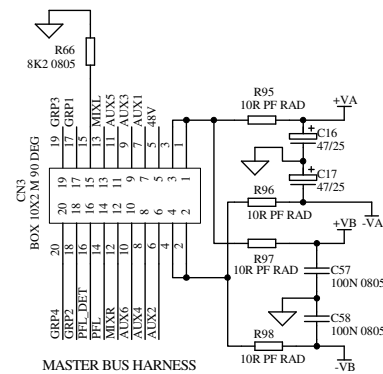

ALLEN&HEATH

Kernick Industrial Estate,
Penryn, Cornwall,
England. TR10 9LU
Tel: +44 (0)8707 556250
Fax: +44 (0)8707 556251

ISSUE	BY	DATE	CHK BY
A	AAT	17-12-03	XXX
1	MG	24-08-04	
1.1	MG	22/09/04	
1.2	AAT	01-11-05	KV
2	AAT	07-04-10	XXX
2.1	AAT	24-10-12	XXX

FILE: C5648_2.1P2.SCH

PRINTED: 12:03:53 24-Oct-2012

TITLE: GL2400 Stereo Input

PAGE:

DRG No: 5648

ISSUE: 2.1 SHEET: 2 OF 3