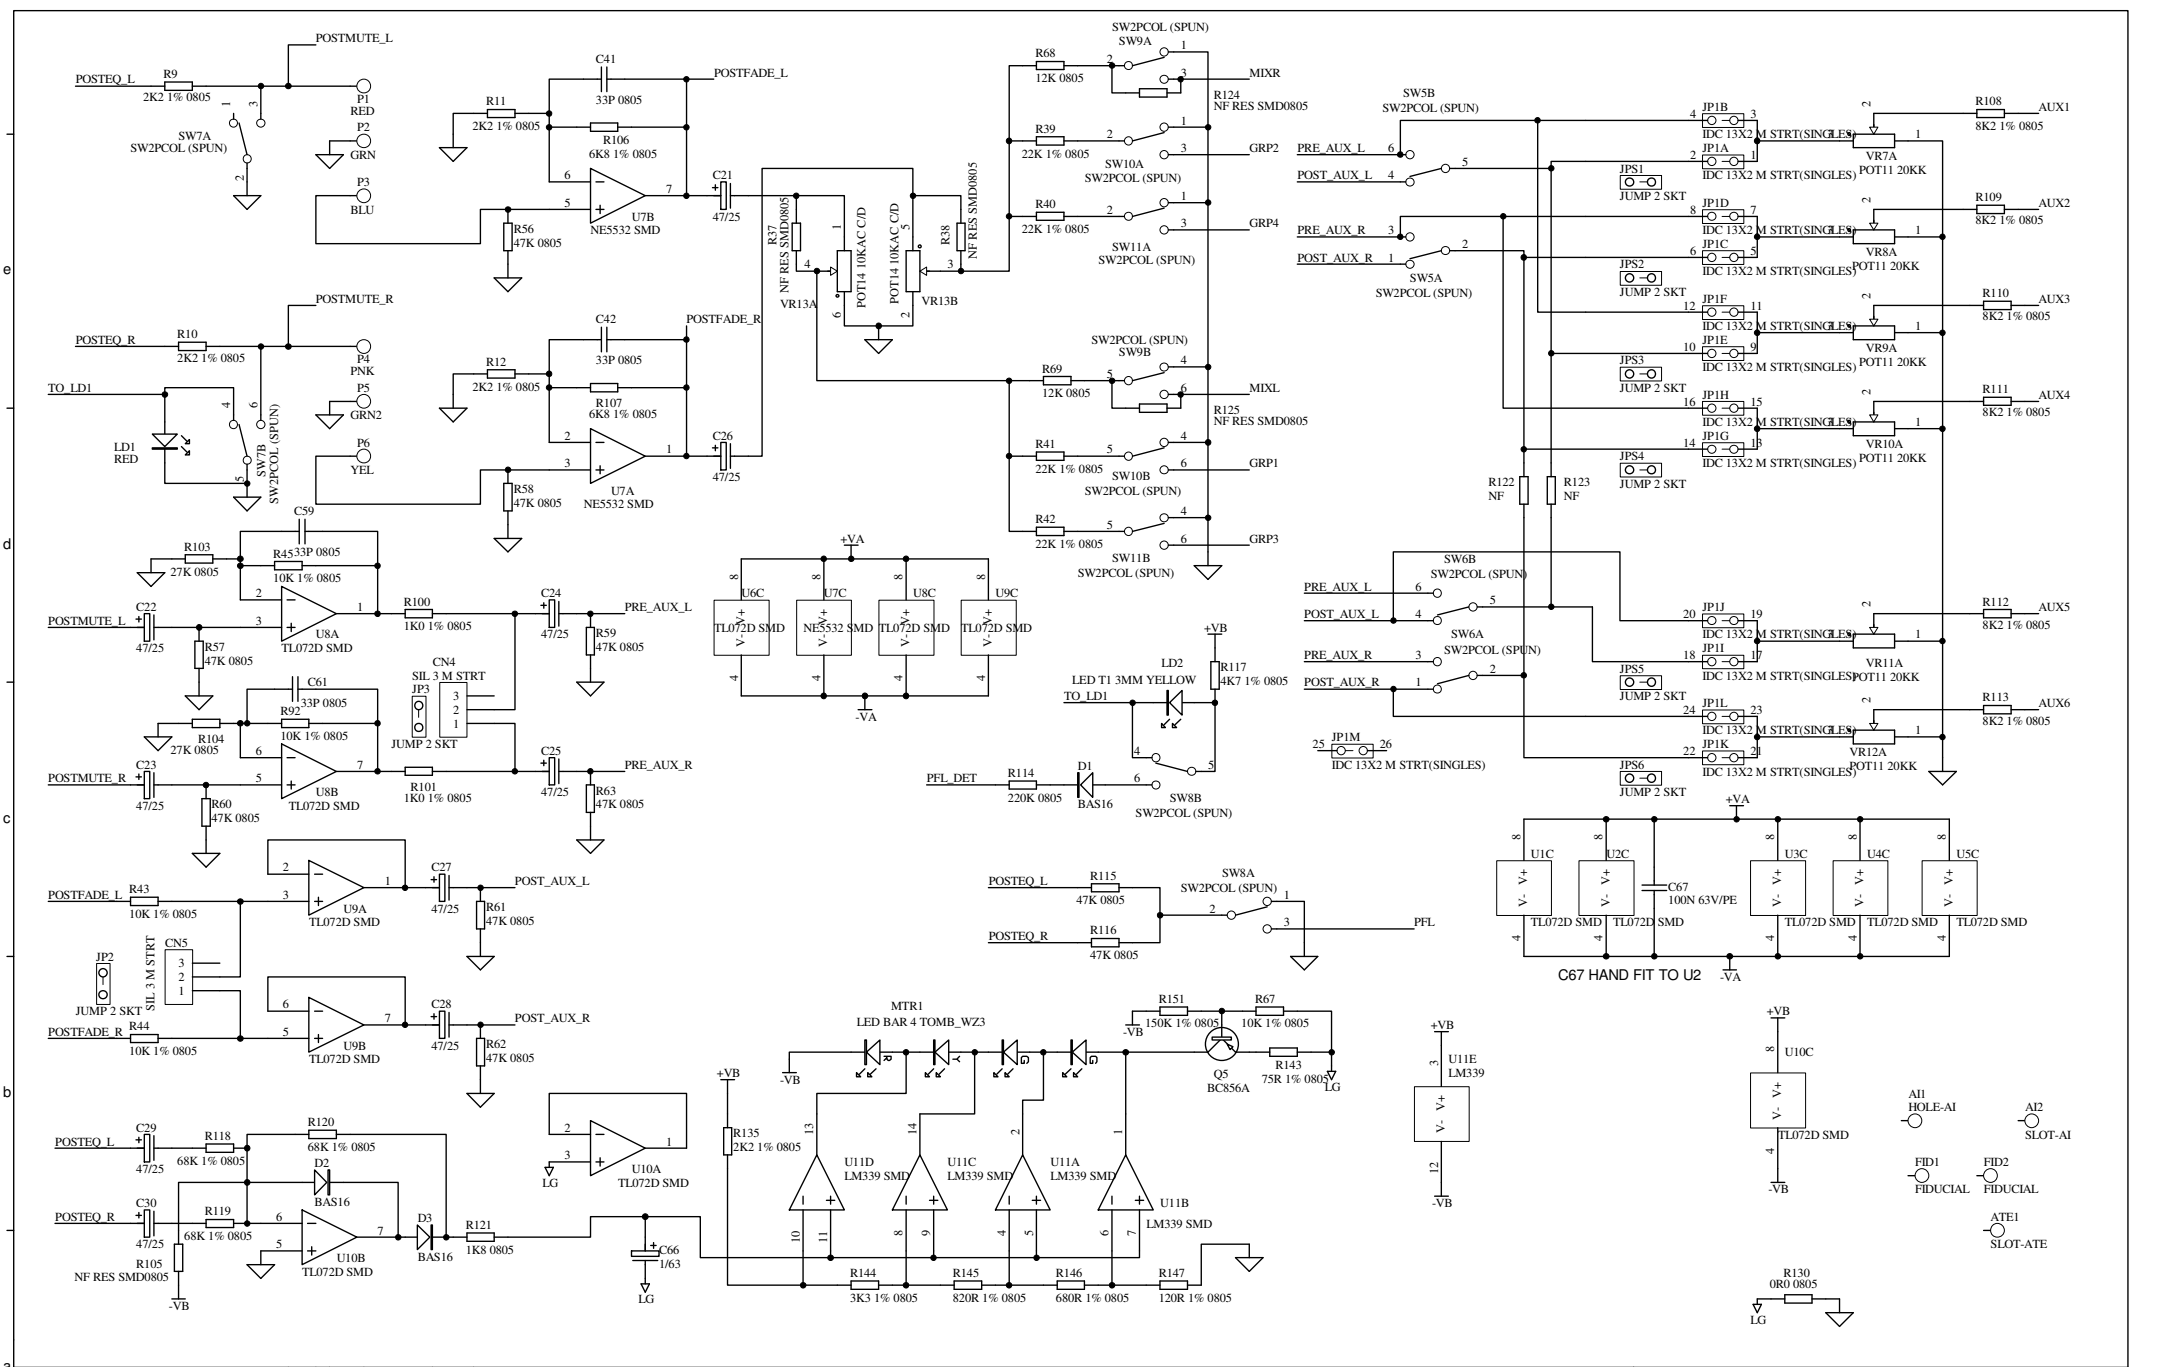

ALLEN&HEATH
Kernick Industrial Estate,
Penryn, Cornwall,
England. TR10 9LU
Tel: +44 (0)8707 556250
Fax: +44 (0)8707 556251

ISSUE	BY	DATE	CHK BY
A	AAT	17-12-03	XXX
1	MG	24-08-04	XXX
1.1	MG	22/09/04	KV
1.2	AAT	01-11-05	XXX
2	AAT	07-04-10	XXX
2.1	AAT	24-10-12	XXX

FILE:	VR7B	VR8B	VR9B	VR10B	VR11B	VR12B	VR13C
C5648_2.1P3.SCH	POT11 20KK BRK1c	POT11 20KK BRK1c	POT11 20KK BRK1c	POT11 20KK BRK1c	POT11 20KK BRK1c	POT11 20KK BRK1c	POT14 10KAC C/D BRK1c
							BRKT

TITLE: **GL2400 Stereo Input**
PAGE:
DRG No: **5648** ISSUE: **2.1** SHEET: **3 OF 3**

PRINTED: 12:03:53 24-Oct-2012