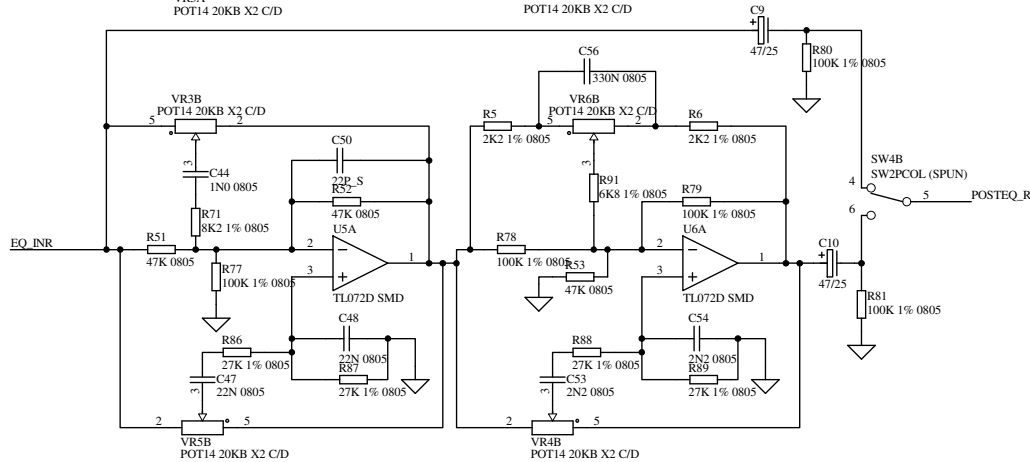

ALLEN&HEATH

Kernick Industrial Estate,
Penryn, Cornwall,
England. TR10 9LU
Tel: +44 (0)8707 556250
Fax: +44 (0)8707 556251

ISSUE	BY	DATE	CHK BY
A	AAT	17-12-03	XXX
1	MG	24-08-04	
1.1	MG	22/09/04	
1.2	AAT	01-11-05	KV
2	AAT	07-04-10	XXX
2.1	AAT	24-10-12	XXX

FILE: C5648_2.1P2.SCH

PRINTED: 12:03:53 24-Oct-2012

TITLE: GL2400 Stereo Input

PAGE:

DRG No: 5648

ISSUE: 2.1 SHEET: 2 OF 3