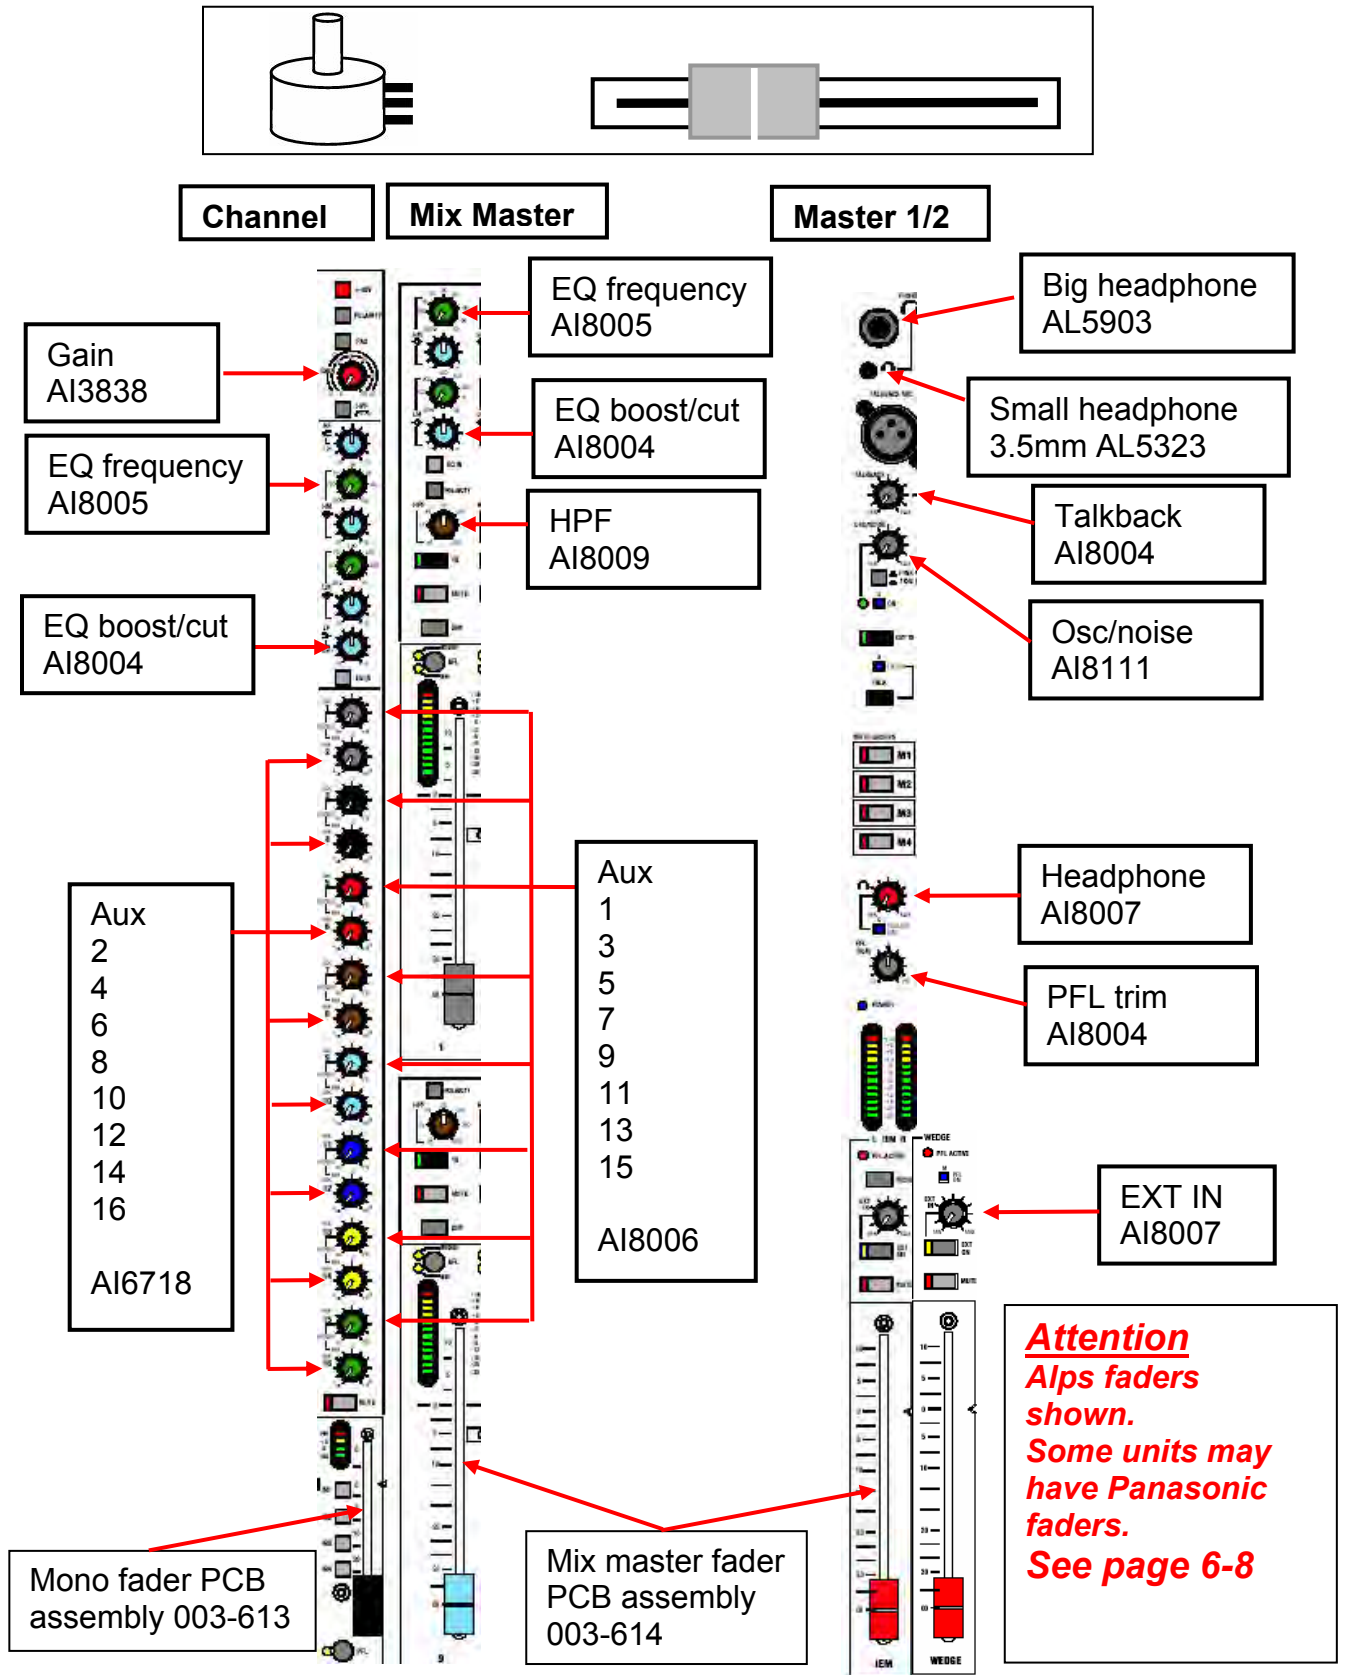

UK parts must be ordered through an appointed A&H dealer or service centre. A list of UK service centres can be viewed at http://www.allen-heath.com/UK/service_centres.asp

EXTERIOR PARTS

Knobs:

- Knob red AJ2074A
- Knob green AJ2077A
- Knob grey AJ2078A
- Knob black AJ6106A
- Knob brown AJ2080A
- Knob light blue AJ2076A
- Knob dark blue AJ2075A
- Knob yellow AJ2079A

Push Buttons:

- Push button square grey AJ7210
- Push button rect black AJ7182
- Push button rect grey AJ7179
- Push button rect white AJ7180
- Push button round black AJ4251

Fader Screws:

- Fader screw AB2811

Fader Knobs:

- Fader knob black AJ3503
- Fader knob light blue AJ8081JIT
- Fader knob dark blue AJ6237JIT
- Fader knob grey AJ6278JIT
- Fader knob red AJ8079JIT
- Fader knob brown AJ6692JIT
- Fader knob yellow AJ8080JIT
- Fader knob green AJ6691JIT

INTERIOR PARTS

Ident strip 17-24
AK6474JIT

Ident strip 9-16
AK6473JIT

Ident strip 1-8
AK6472JIT

8	7	6	5	4	3	2	1
---	---	---	---	---	---	---	---

Feet
AK0102JIT

INTERIOR PARTS

IDENTIFY PANASONIC FADERS / ALPS FADERS BY MIXER SERIAL NUMBER