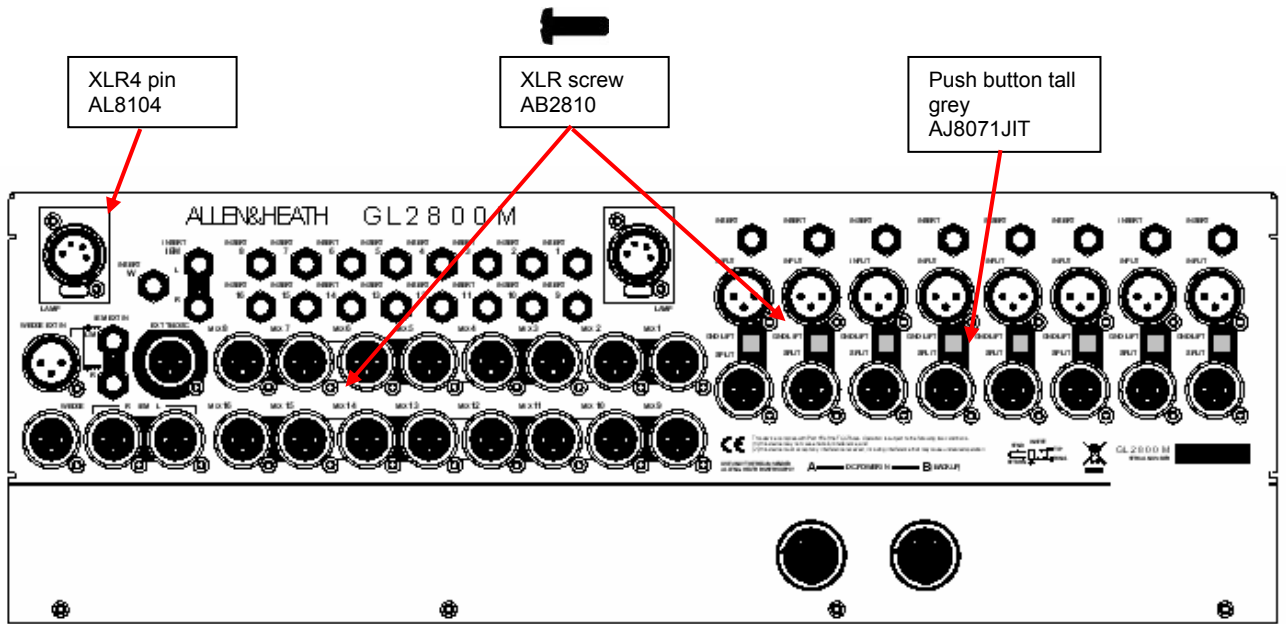

Ident strip 17-24
AK6474JIT

Ident strip 9-16
AK6473JIT

Ident strip 1-8
AK6472JIT

8	7	6	5	4	3	2	1

Feet
AK0102JIT