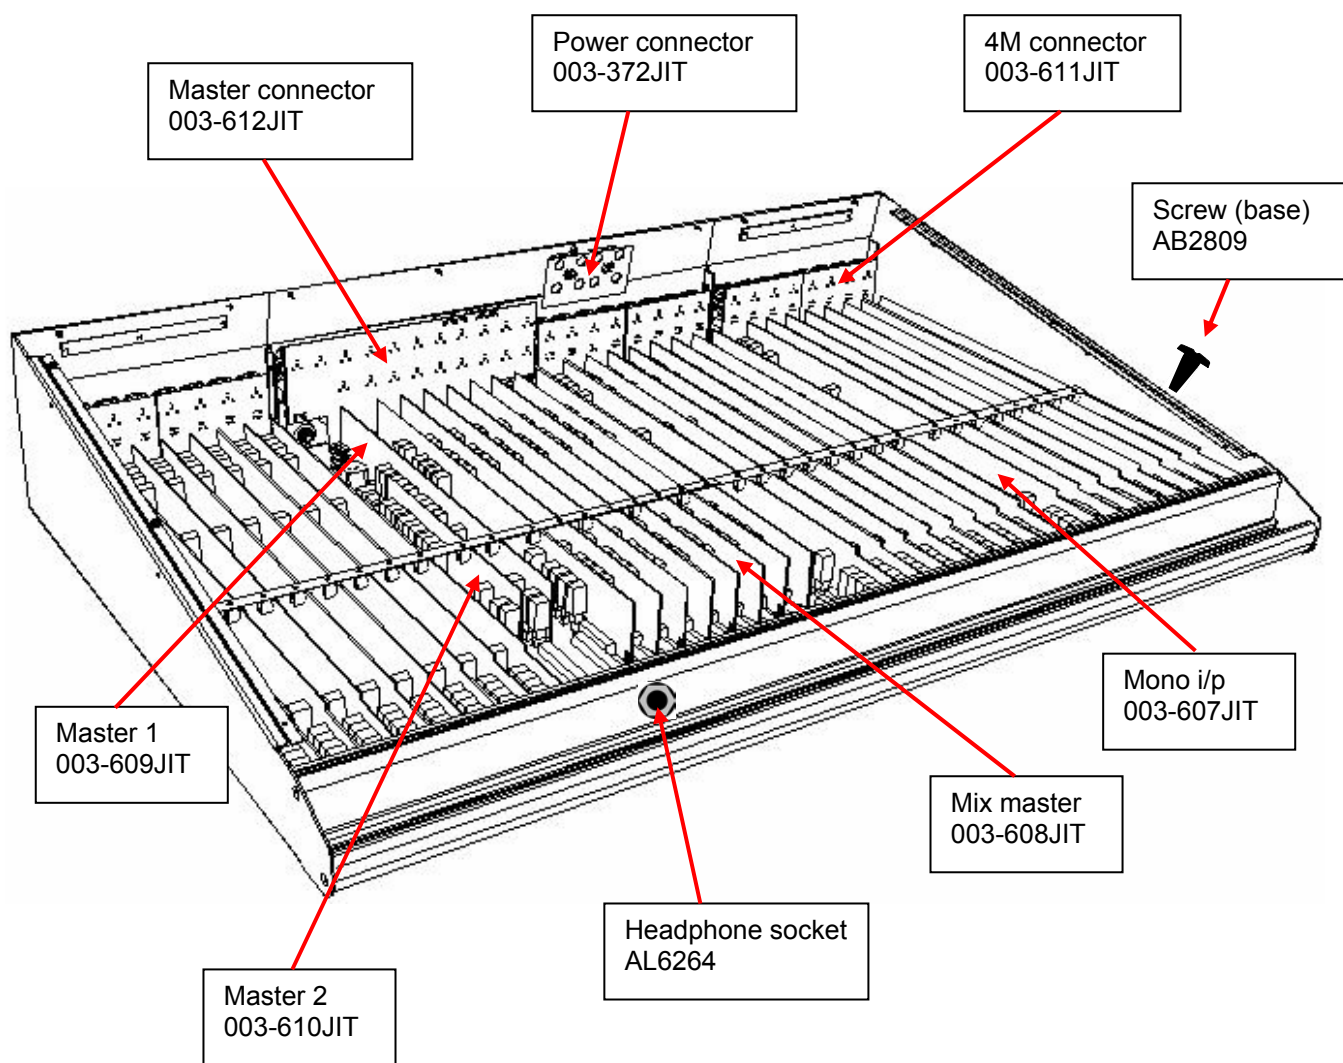

INTERIOR PARTS

Ident strip 17-24
AK6474JIT

Ident strip 9-16
AK6473JIT

Ident strip 1-8
AK6472JIT

8	7	6	5	4	3	2	1
---	---	---	---	---	---	---	---

Feet
AK0102JIT

INTERIOR PARTS

IDENTIFY PANASONIC FADERS / ALPS FADERS BY MIXER SERIAL NUMBER