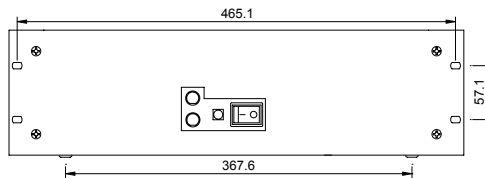

Allow access to additional under-armrest headphone socket

RPS11 Rack Mount Power Supply

	Width	Depth	Height	Weight
GL3800-824	1026mm (40.4")	691mm (27.2")	275mm (10.8")	33 kg (72.6 lbs)
GL3800-832	1281mm (50.4")	691mm (27.2")	275mm (10.8")	42 kg (92.4 lbs)
GL3800-840	1536mm (60.4")	691mm (27.2")	275mm (10.8")	51 kg (112.2 lbs)
GL3800-848	1791mm (70.5")	691mm (27.2")	275mm (10.8")	60 kg (132 lbs)
RPS11 PSU	482.6mm (19")	235mm (9.25")	135mm (5.31")	9.5 kg (21 lbs)