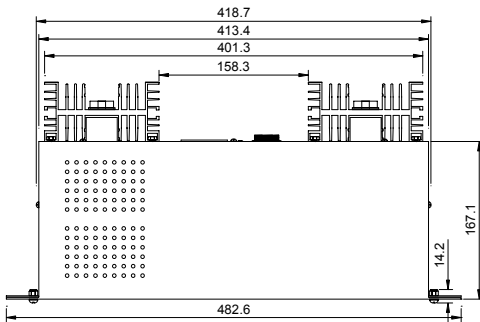

Allow access to additional under-armrest headphone socket

RPS11 Rack Mount Power Supply

	Width	Depth	Height	Weight
GL3800-824	1026mm (40.4")	691mm (27.2")	275mm (10.8")	33 kg (72.6 lbs)
GL3800-832	1281mm (50.4")	691mm (27.2")	275mm (10.8")	42 kg (92.4 lbs)
GL3800-840	1536mm (60.4")	691mm (27.2")	275mm (10.8")	51 kg (112.2 lbs)
GL3800-848	1791mm (70.5")	691mm (27.2")	275mm (10.8")	60 kg (132 lbs)
RPS11 PSU	482.6mm (19")	235mm (9.25")	135mm (5.31")	9.5 kg (21 lbs)