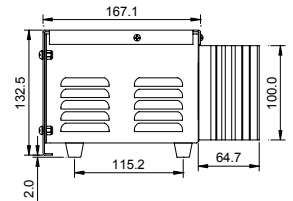

Allow access to additional under-armrest headphone socket

RPS11 Rack Mount Power Supply

	Width	Depth	Height	Weight
GL3800-824	1026mm (40.4")	691mm (27.2")	275mm (10.8")	33 kg (72.6 lbs)
GL3800-832	1281mm (50.4")	691mm (27.2")	275mm (10.8")	42 kg (92.4 lbs)
GL3800-840	1536mm (60.4")	691mm (27.2")	275mm (10.8")	51 kg (112.2 lbs)
GL3800-848	1791mm (70.5")	691mm (27.2")	275mm (10.8")	60 kg (132 lbs)
RPS11 PSU	482.6mm (19")	235mm (9.25")	135mm (5.31")	9.5 kg (21 lbs)