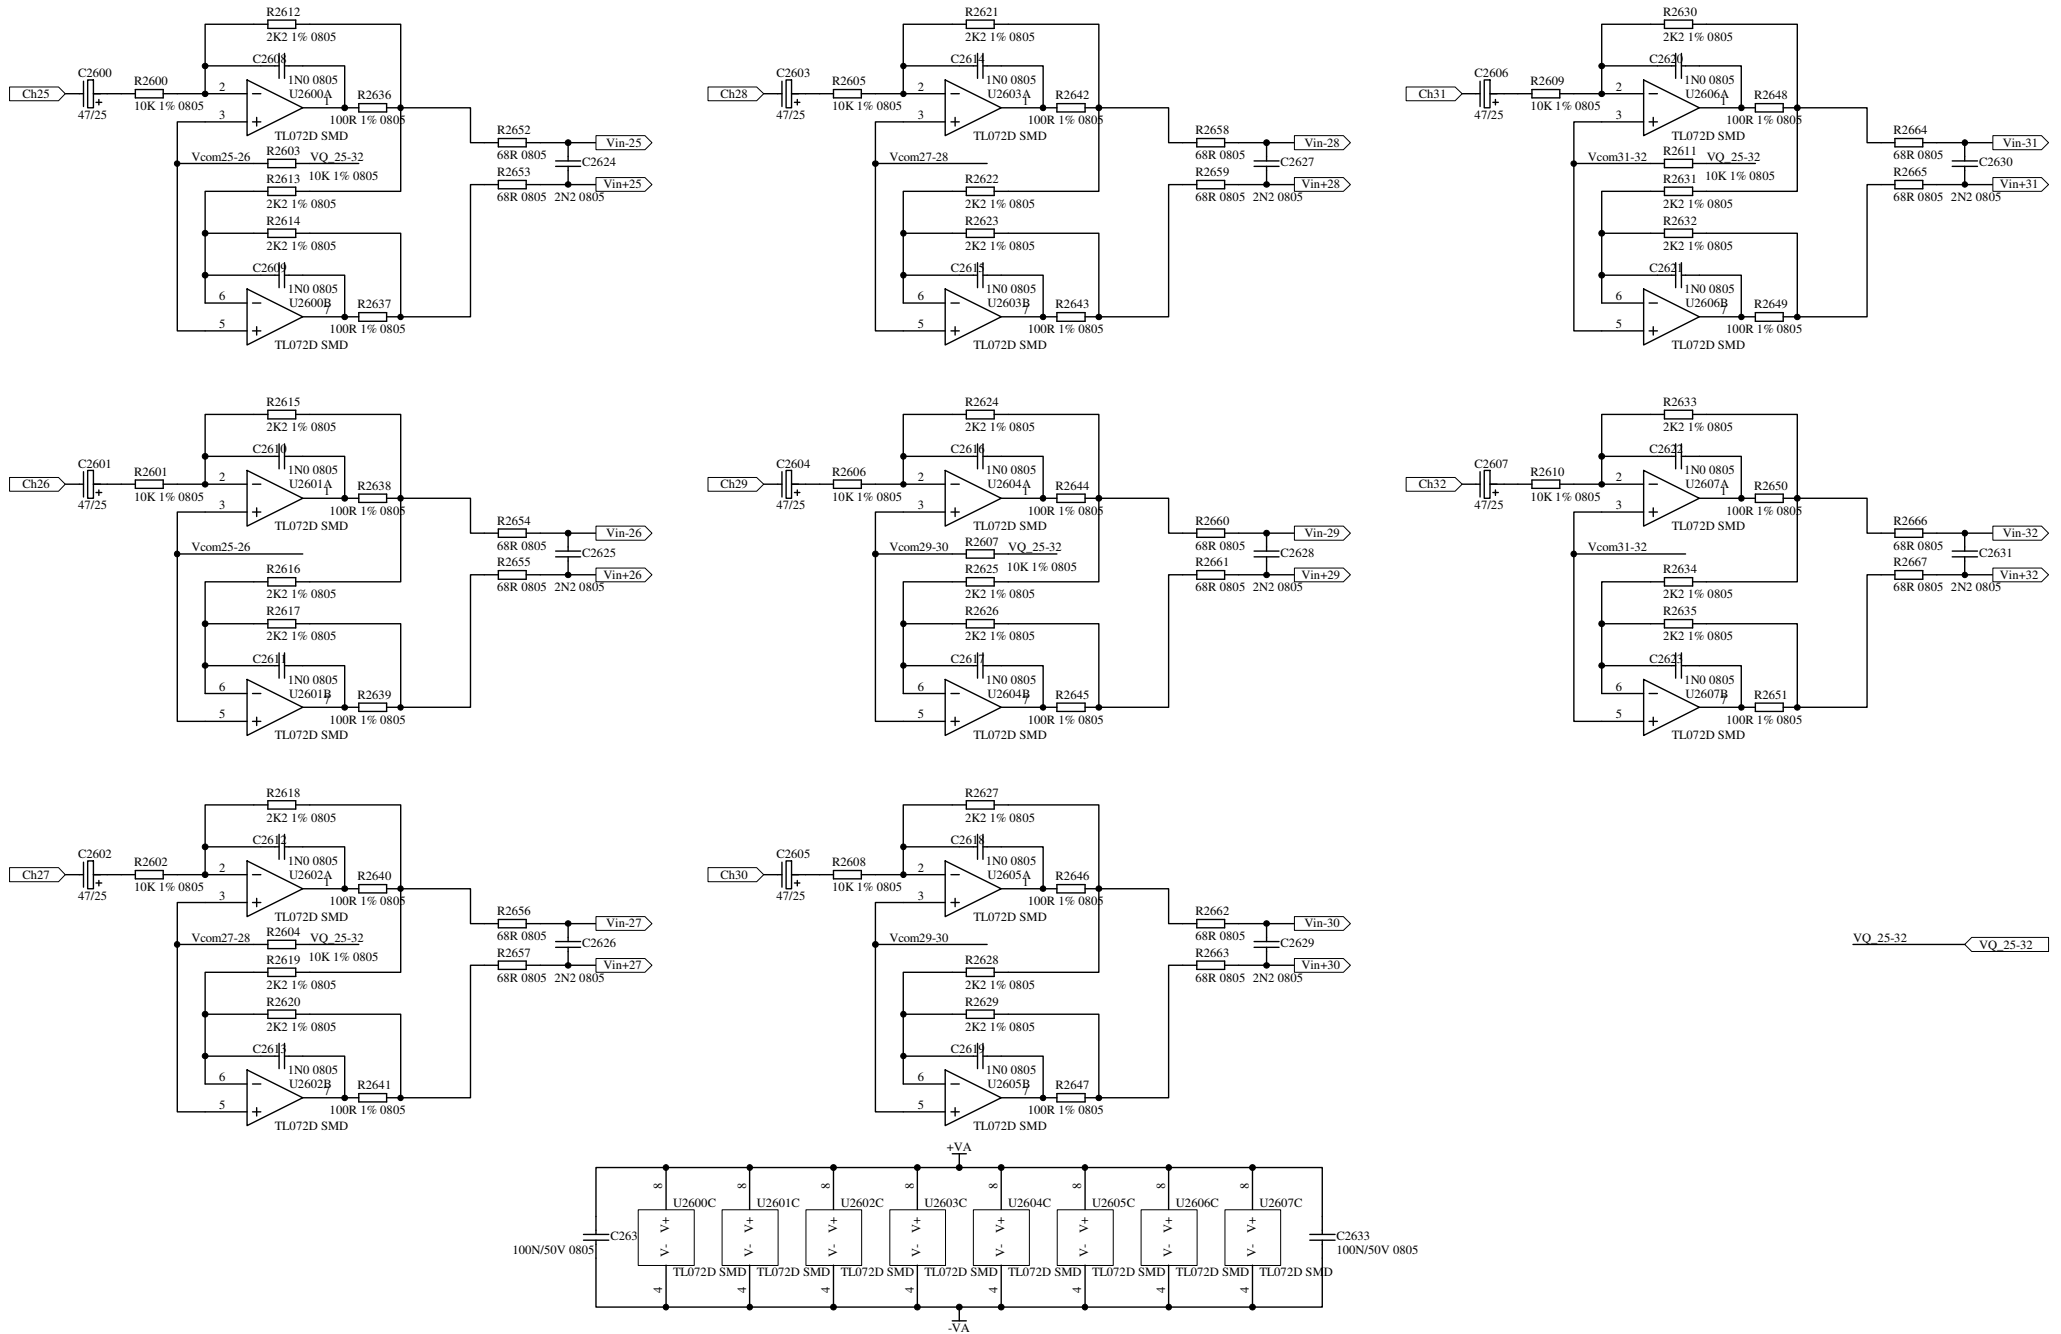

ALLEN&HEATH

Kernick Industrial Estate,
Penryn, Cornwall
England. TR10 9LU
Tel: +44 (0)1326 372070
Fax: +44 (0)1326 370153

ISSUE	BY	DATE	CHK BY
A	GWR	30/03/09	XXX
B	AAT	28/06/10	XXX
1	GWR	10/08/10	XXX
2	AAT	28/09/10	XXX
3	AAT	11/10/10	XXX

FILE: C7615_3P007 IN25-32.Sch

* All parts to be RoHS Compliant *

PRINTED: 15:42:33 22-Oct-2010

TITLE: **GS-R24 FIREWIRE AUDIO**

PAGE: AUDIO IN 25-32

DRG No: **C7615** ISSUE: **3** SHEET: **7** OF **25**