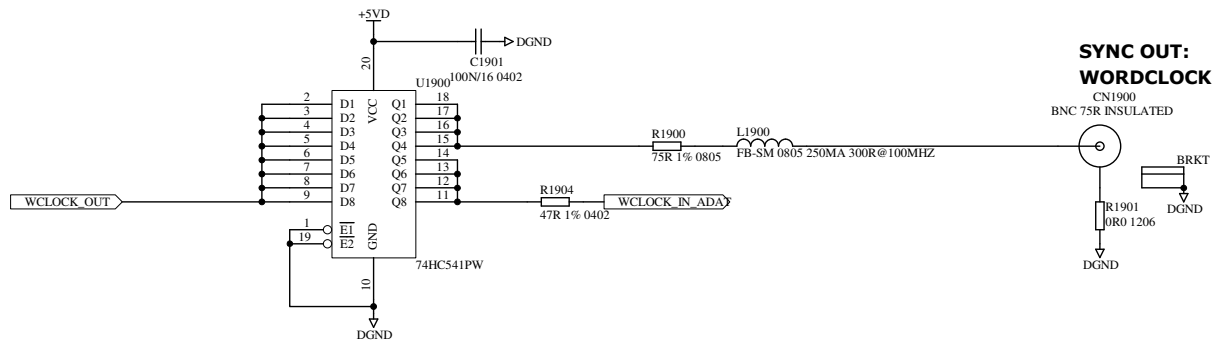

**SYNC IN:
WORDCLOCK**

inputs tolerate +/- 25V

ALLEN&HEATH

Kernick Industrial Estate,
Penryn, Cornwall
England. TR10 9LU
Tel: +44 (0)1326 372070
Fax: +44 (0)1326 370153

ISSUE	BY	DATE	CHK BY
A	GWR	30/03/09	XXX
B	AAT	28/06/10	XXX
1	GWR	10/08/10	XXX
2	AAT	28/09/10	XXX
3	AAT	11/10/10	XXX

FILE: C7615_3P014 WCLOCK.Sch

* All parts to be RoHS Compliant

PRINTED: 15:42:34 22-Oct-2010

TITLE: GS-R24 FIREWIRE AUDIO

PAGE: WORD CLOCK

DRG No: C7615 ISSUE: 3 SHEET: 14 of 25