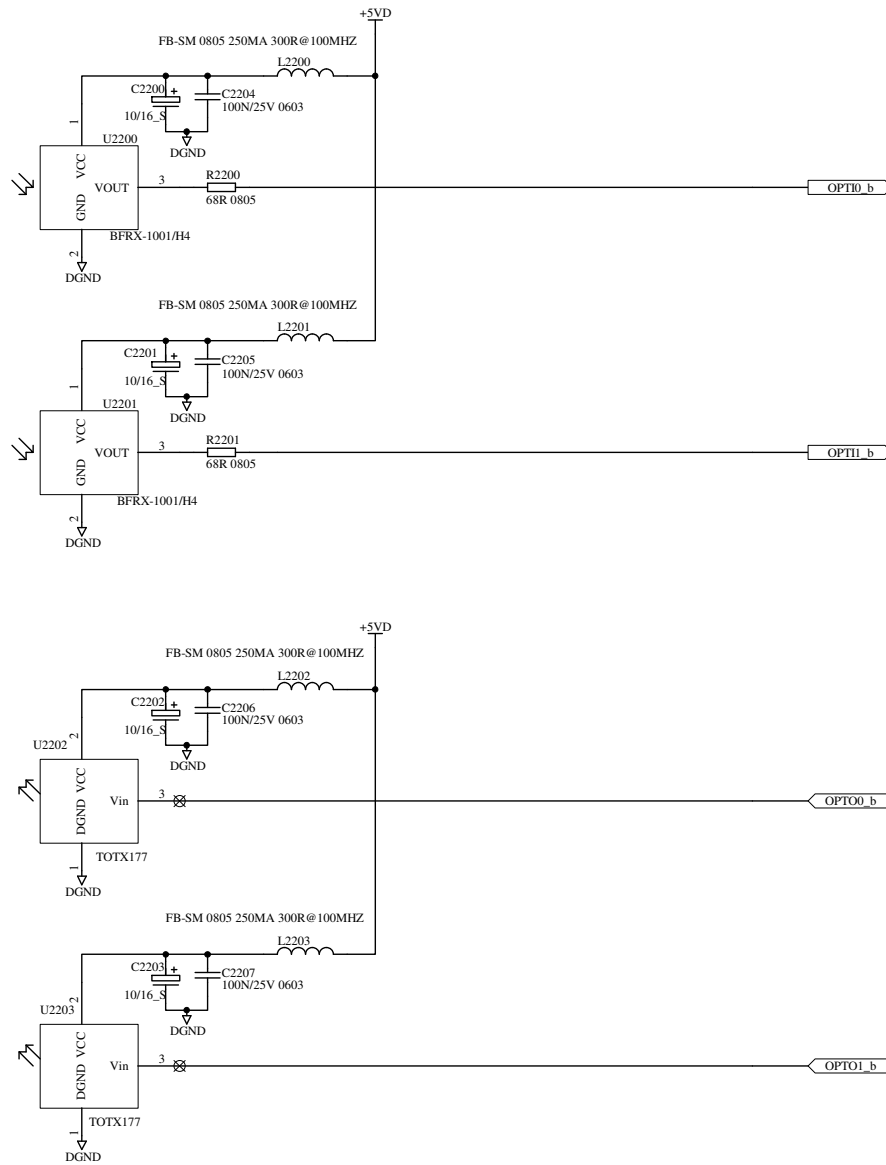

ALLEN&HEATH

Kernick Industrial Estate,
Penryn, Cornwall
England. TR10 9LU
Tel: +44 (0)1326 372070
Fax: +44 (0)1326 370153

ISSUE	BY	DATE	CHK BY
A	GWR	30/03/09	XXX
B	AAT	28/06/10	XXX
1	GWR	10/08/10	XXX
2	AAT	28/09/10	XXX
3	AAT	11/10/10	XXX

FILE: C7615_3P102 ADAT17-32.Sch

* All parts to be RoHS Compliant ³¹

PRINTED: 15:42:34 22-Oct-2010

TITLE: GS-R24 FIREWIRE AUDIO

PAGE: ADAT

DRG No: C7615 ISSUE: 3 SHEET: 21 of 25

A I B C D E F G H