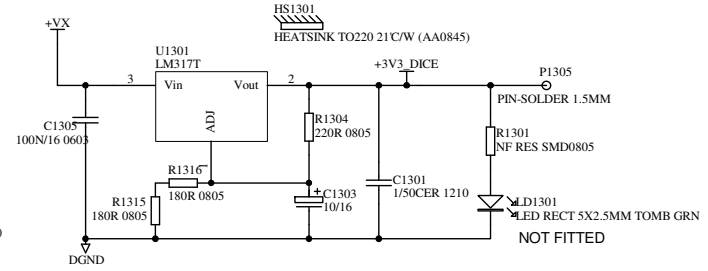

ALLEN&HEATH

Kernick Industrial Estate,
Penryn, Cornwall
England. TR10 9LU
Tel: +44 (0)1326 372070
Fax: +44 (0)1326 370153

ISSUE	BY	DATE	CHK BY
A	GWR	30/03/09	XXX
B	AAT	28/06/10	XXX
1	GWR	10/08/10	XXX
2	AAT	28/09/10	XXX
3	AAT	11/10/10	XXX

FILE: C7615_3P201 POWER.Sch

* All parts to be RoHS Compliant

PRINTED: 15:42:35 22-Oct-2010

TITLE: GS-R24 FIREWIRE AUDIO

PAGE: POWER

DRG No: C7615 ISSUE: 3 SHEET: 25 of 25