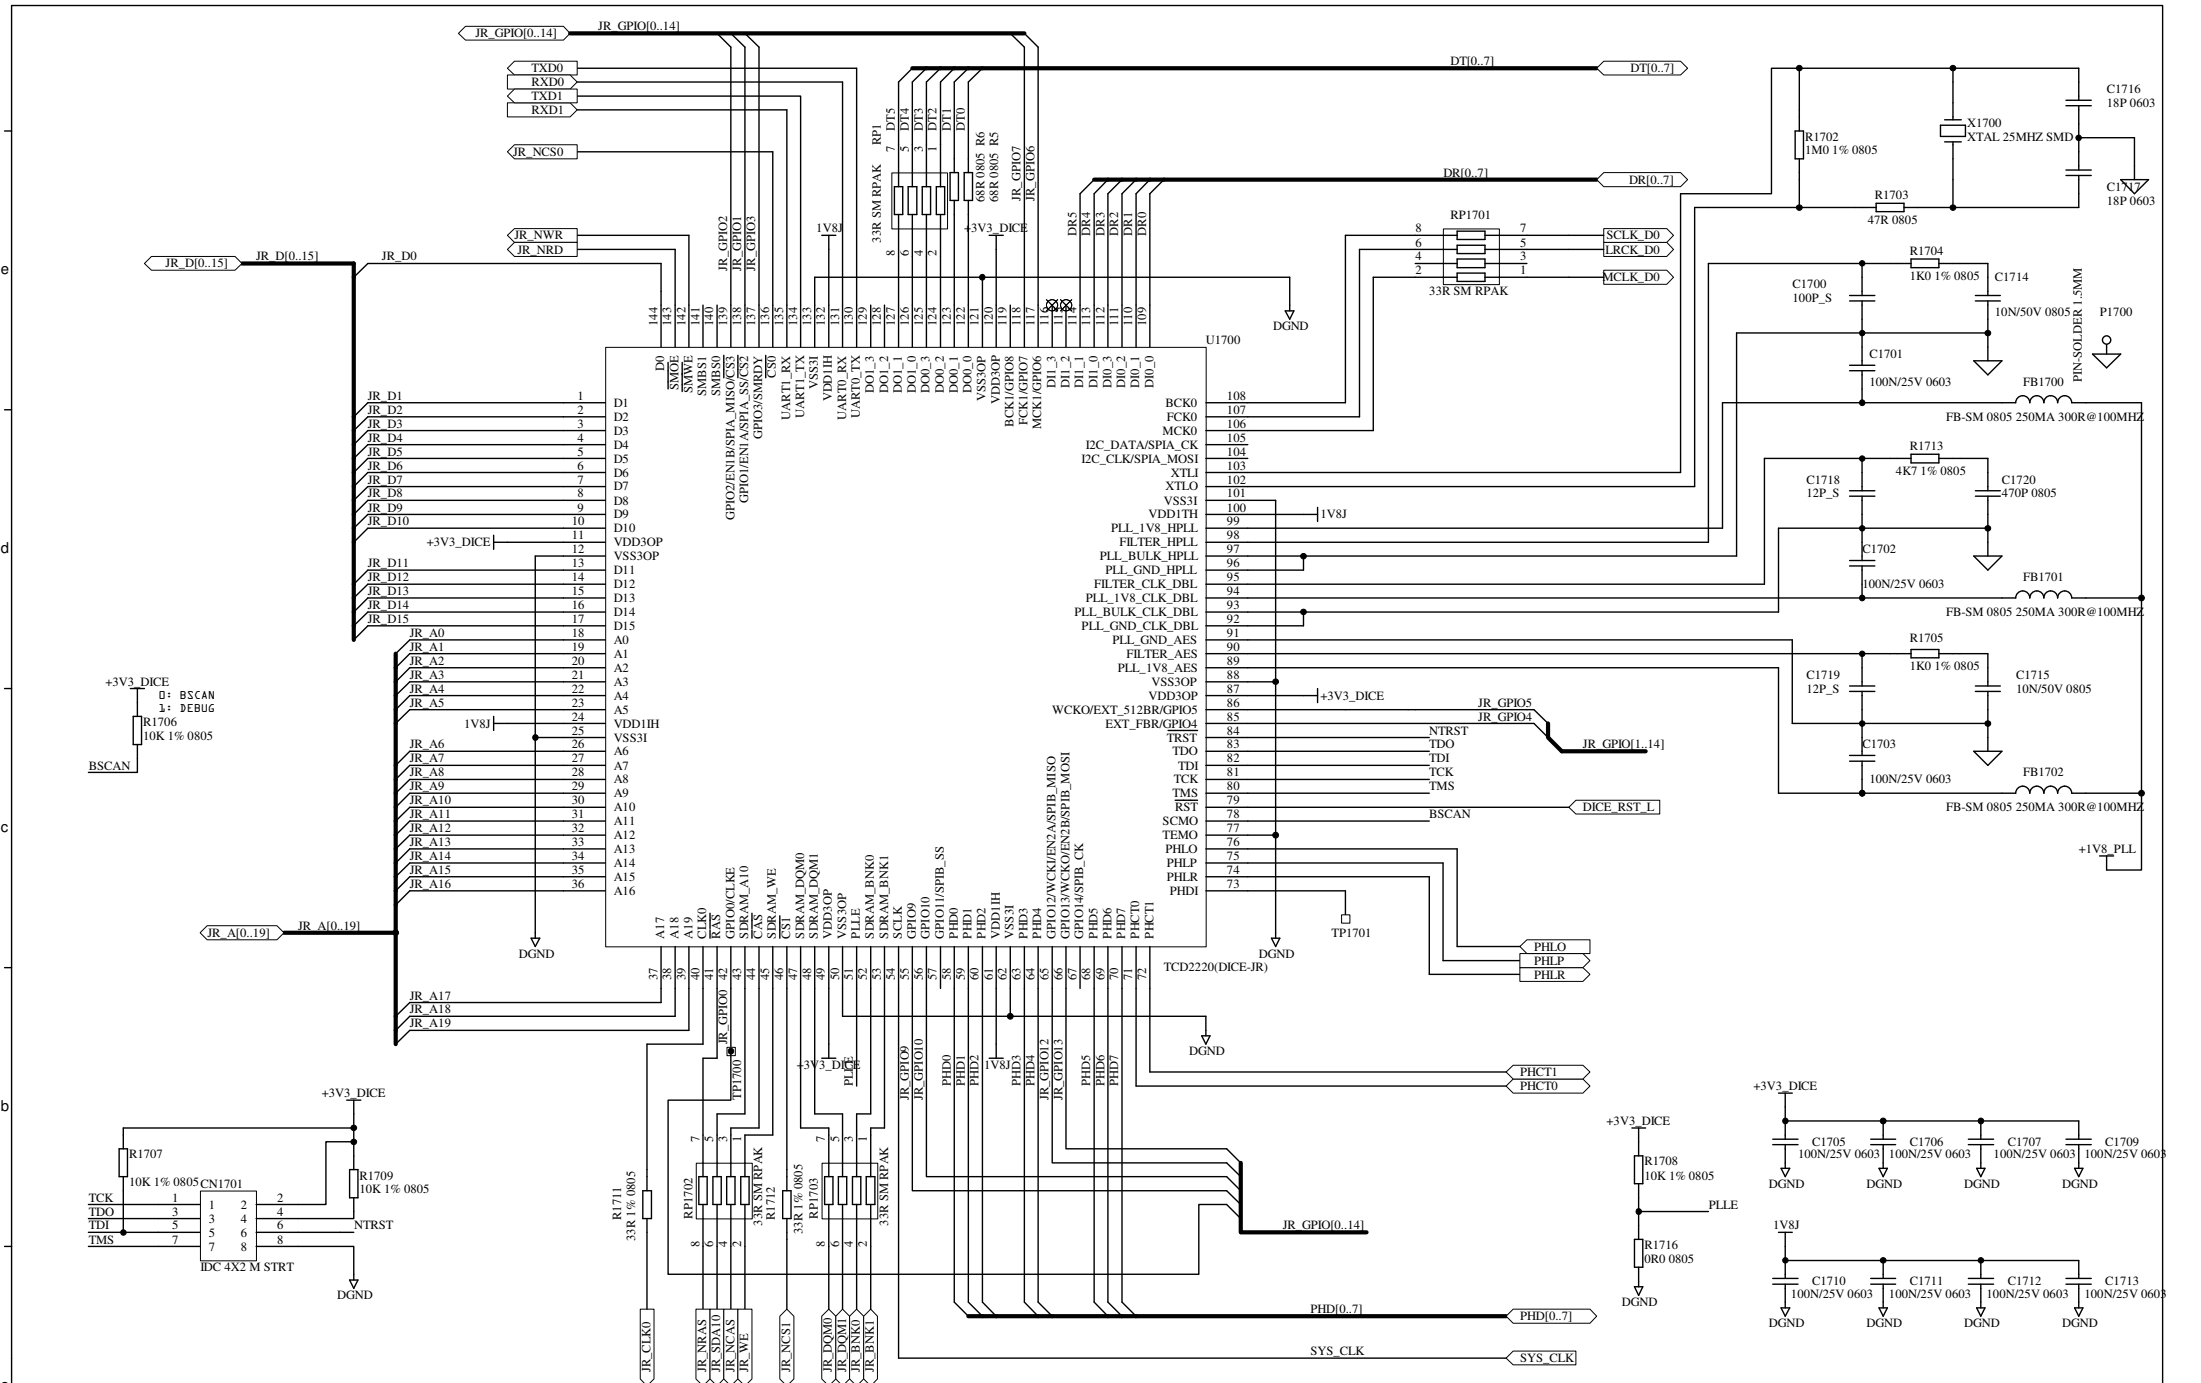

ALLEN&HEATH
Kernick Industrial Estate,
Penryn, Cornwall
England, TR10 9LU
Tel: +44 (0)1326 372070
Fax: +44 (0)1326 370153

ISSUE	BY	DATE	CHK BY
A	GWR	30/03/09	XXX
B	AAT	28/06/10	XXX
1	GWR	10/08/10	XXX
2	AAT	28/09/10	XXX
3	AAT	11/10/10	XXX

FILE: C7615_3P016 DICE JR.sch

TITLE: **GS-R24 FIREWIRE AUDIO**
PAGE: DICE_JR
* All parts to be RoHS Compliant *
PRINTED: 15:42:34 22-Oct-2010
DRG No: **C7615** ISSUE: **3** SHEET: **16** of **25**