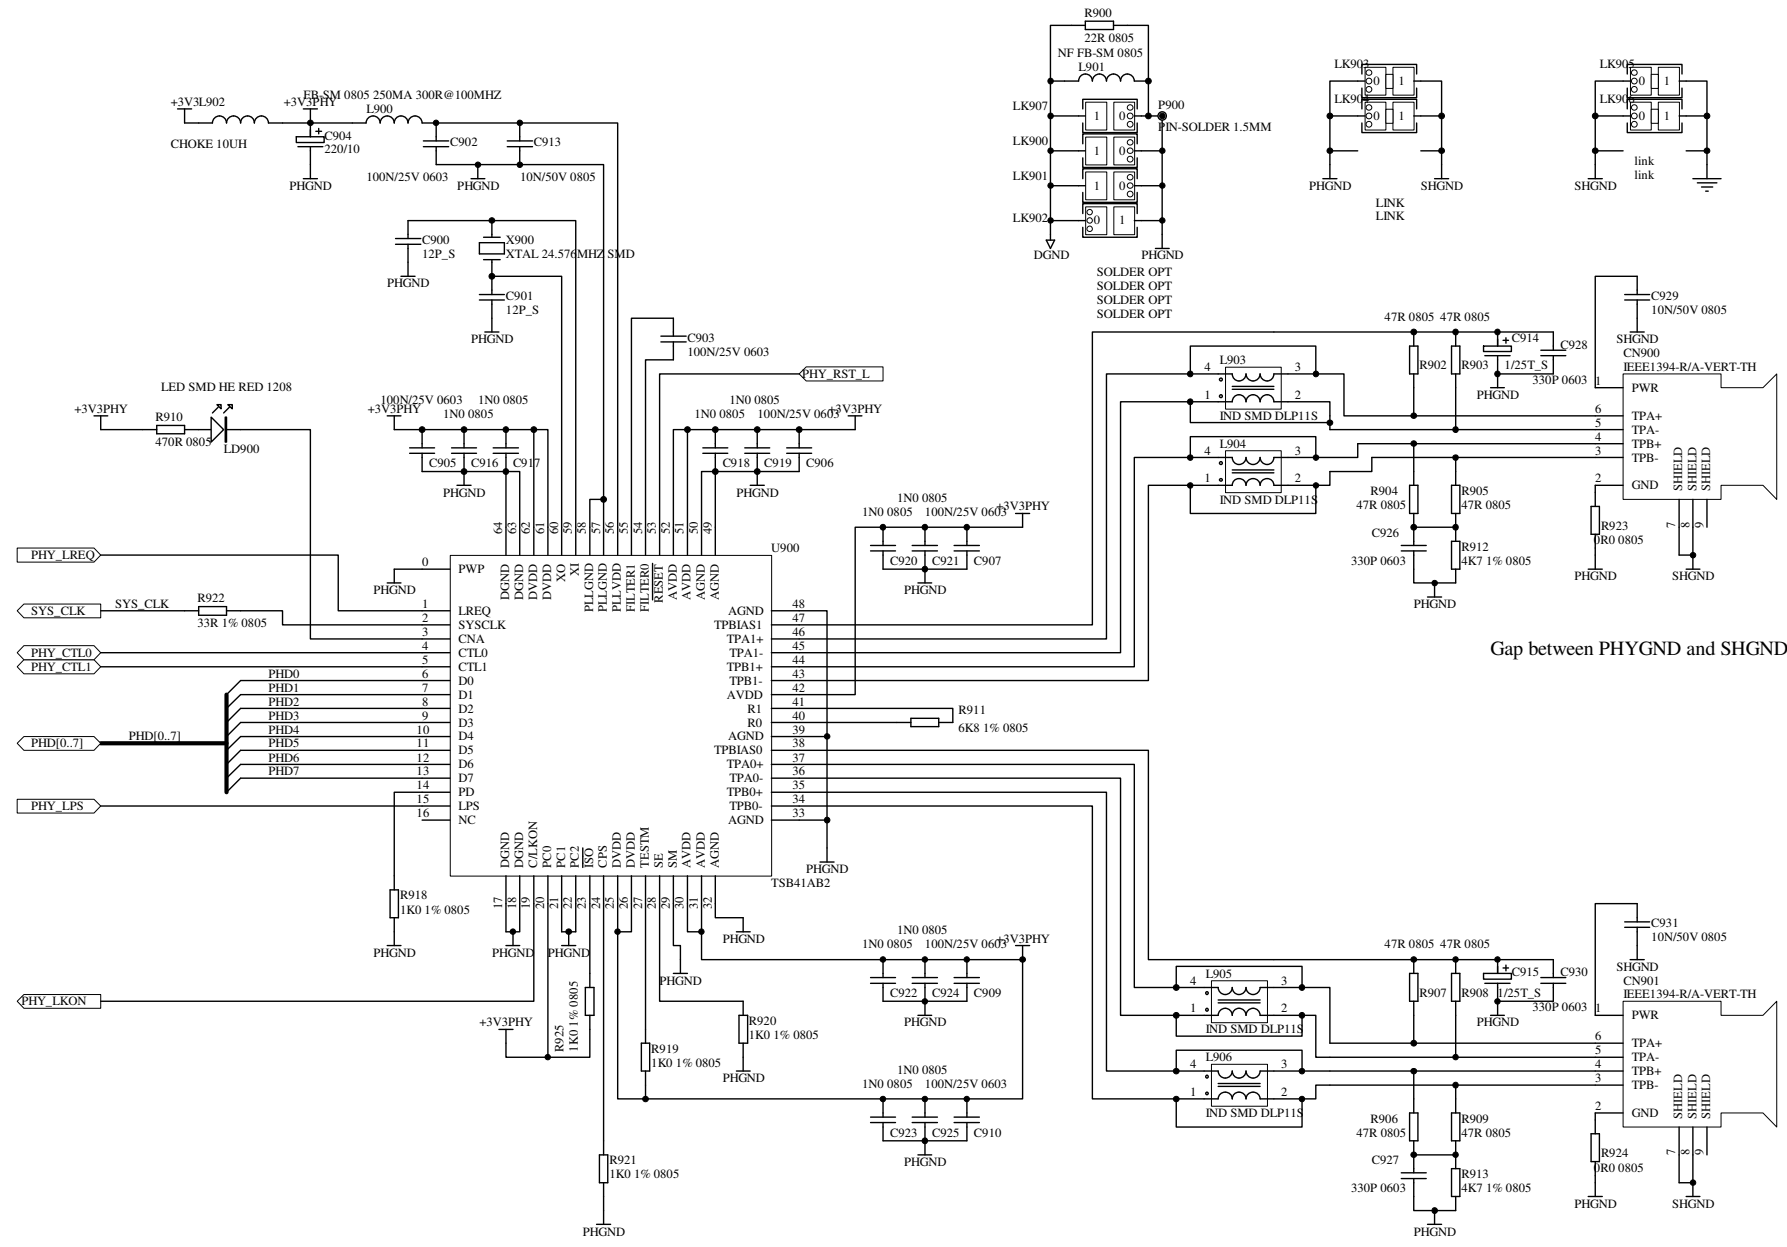

Gap between PHYGND and SHGND > 2mm

Gap between PHYGND and SHGND > 2mm

ALLEN&HEATH

Kernick Industrial Estate,
Penryn, Cornwall
England. TR10 9LU
Tel: +44 (0)1326 372070
Fax: +44 (0)1326 370153

ISSUE	BY	DATE	CHK BY
A	GWR	30/03/09	XXX
B	AAT	28/06/10	XXX
1	GWR	10/08/10	XXX
2	AAT	28/09/10	XXX
3	AAT	11/10/10	XXX

FILE: C7615_3P017 PHY.Sch

* All parts to be RoHS Compliant *

PRINTED: 15:42:34 22-Oct-2010

TITLE: **GS-R24 FIREWIRE AUDIO**

PAGE: PHY (FIREWIRE)

DRG No: **C7615** ISSUE: **3** SHEET: **17** of **25**