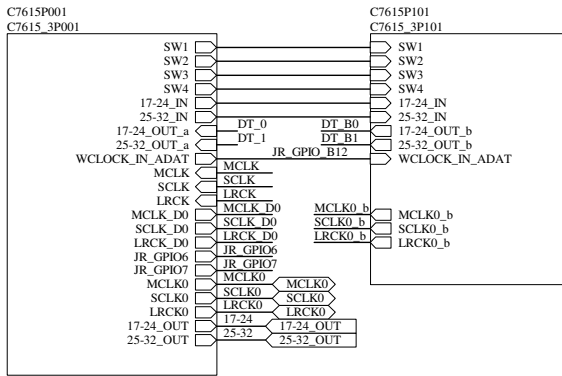

ALLEN&HEATH

Kernick Industrial Estate,
Penryn, Cornwall
England. TR10 9LU
Tel: +44 (0)1326 372070
Fax: +44 (0)1326 370153

ISSUE	BY	DATE	CHK BY
A	GWR	30/03/09	XXX
B	AAT	28/06/10	XXX
1	GWR	10/08/10	XXX
2	AAT	28/09/10	XXX
3	AAT	11/10/10	XXX

FILE: C7615_3P000.Sch

* All parts to be RoHS Compliant

PRINTED: 15:42:32 22-Oct-2010

TITLE: GS-R24 FIREWIRE AUDIO

PAGE:

DRG No: C7615 ISSUE: 3 SHEET: 0 OF 25