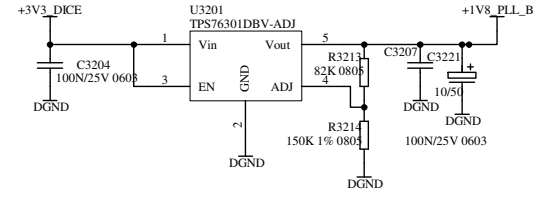

ALLEN&HEATH

Kernick Industrial Estate,
Penryn, Cornwall
England. TR10 9LU
Tel: +44 (0)1326 372070
Fax: +44 (0)1326 370153

ISSUE	BY	DATE	CHK BY
A	GWR	30/03/09	XXX
B	AAT	28/06/10	XXX
1	GWR	10/08/10	XXX
2	AAT	28/09/10	XXX
3	AAT	11/10/10	XXX

FILE: C7615_3P201 POWER.Sch

* All parts to be RoHS Compliant

PRINTED: 15:42:35 22-Oct-2010

TITLE: GS-R24 FIREWIRE AUDIO

PAGE: POWER

DRG No: C7615 ISSUE: 3 SHEET: 25 of 25