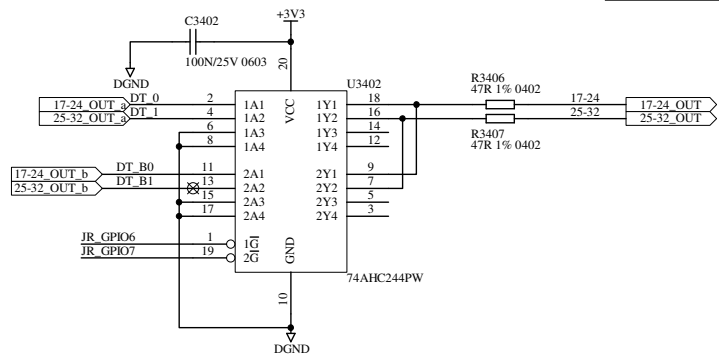

ALLEN&HEATH

Kernick Industrial Estate,
Penryn, Cornwall
England. TR10 9LU
Tel: +44 (0)1326 372070
Fax: +44 (0)1326 370153

ISSUE	BY	DATE	CHK BY
A	GWR	30/03/09	XXX
B	AAT	28/06/10	XXX
1	GWR	10/08/10	XXX
2	AAT	28/09/10	XXX
3	AAT	11/10/10	XXX

FILE: C7615_3P000.Sch

* All parts to be RoHS Compliant

PRINTED: 15:42:32 22-Oct-2010

TITLE: GS-R24 FIREWIRE AUDIO

PAGE:

DRG No: C7615 ISSUE: 3 SHEET: 0 OF 25