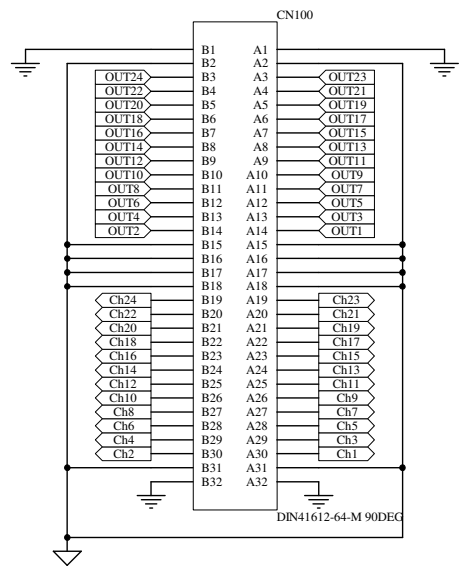

ALLEN&HEATH

Kernick Industrial Estate,
Penryn, Cornwall
England. TR10 9LU
Tel: +44 (0)1326 372070
Fax: +44 (0)1326 370153

ISSUE	BY	DATE	CHK BY
A	GWR	30/03/09	XXX
B	AAT	28/06/10	XXX
1	GWR	10/08/10	XXX
2	AAT	28/09/10	XXX
3	AAT	11/10/10	XXX

FILE: C7615_3P002 AUDIO CONS 1-24.Sch

* All parts to be RoHS Compliant ³¹

PRINTED: 15:42:34 22-Oct-2010

TITLE: GS-R24 FIREWIRE AUDIO

PAGE: AUDIO CONNS

DRG No: C7615 ISSUE: 3 SHEET: 2 OF 25