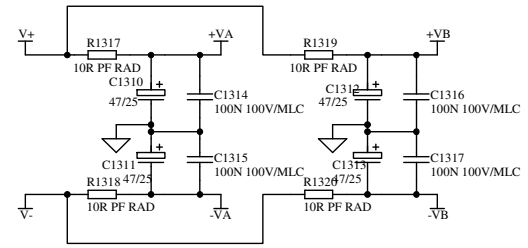

ALLEN&HEATH

Kernick Industrial Estate,
Penryn, Cornwall
England. TR10 9LU
Tel: +44 (0)1326 372070
Fax: +44 (0)1326 370153

ISSUE	BY	DATE	CHK BY
A	GWR	30/03/09	XXX
B	AAT	28/06/10	XXX
1	GWR	10/08/10	XXX
2	AAT	28/09/10	XXX
3	AAT	11/10/10	XXX

FILE: C7615_3P201 POWER.Sch

* All parts to be RoHS Compliant

PRINTED: 15:42:35 22-Oct-2010

TITLE: GS-R24 FIREWIRE AUDIO

PAGE: POWER

DRG No: C7615 ISSUE: 3 SHEET: 25 of 25