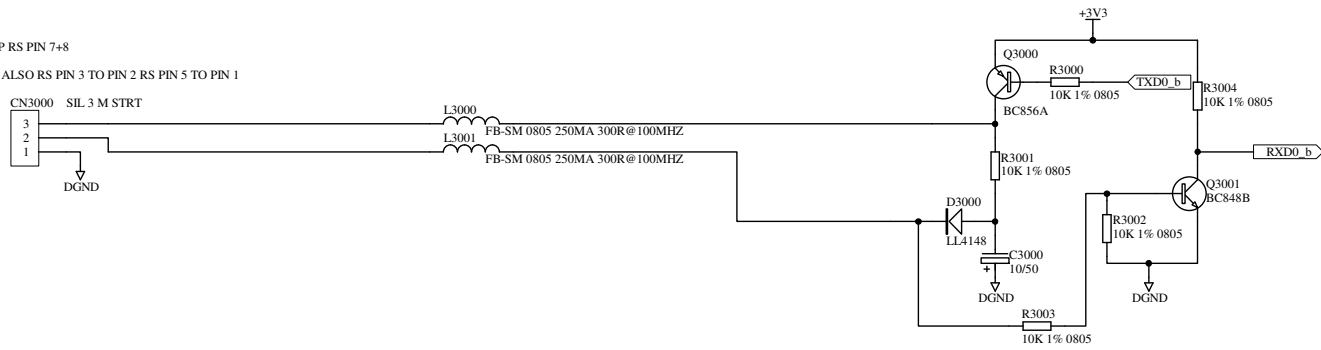

PAGE: MEMORY

PRINTED: 15:42:35 22-Oct-2010

DRG No: **C7615** ISSUE: **3** SHEET: **23** of **25**

REMEMBER LOOP RS PIN 7+8

RS PIN 2 TO PIN 3 ALSO RS PIN 3 TO PIN 2 RS PIN 5 TO PIN 1

ALLEN&HEATH

Kernick Industrial Estate,
Penryn, Cornwall
England. TR10 9LU
Tel: +44 (0)1326 372070
Fax: +44 (0)1326 370153