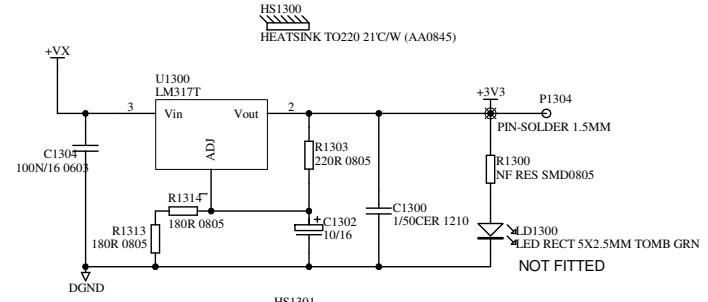

ALLEN&HEATH

Kernick Industrial Estate,
Penryn, Cornwall
England. TR10 9LU
Tel: +44 (0)1326 372070
Fax: +44 (0)1326 370153

ISSUE	BY	DATE	CHK BY
A	GWR	30/03/09	XXX
B	AAT	28/06/10	XXX
1	GWR	10/08/10	XXX
2	AAT	28/09/10	XXX
3	AAT	11/10/10	XXX

FILE: C7615_3P201 POWER.Sch

* All parts to be RoHS Compliant

PRINTED: 15:42:35 22-Oct-2010

TITLE: GS-R24 FIREWIRE AUDIO

PAGE: POWER

DRG No: C7615 ISSUE: 3 SHEET: 25 of 25