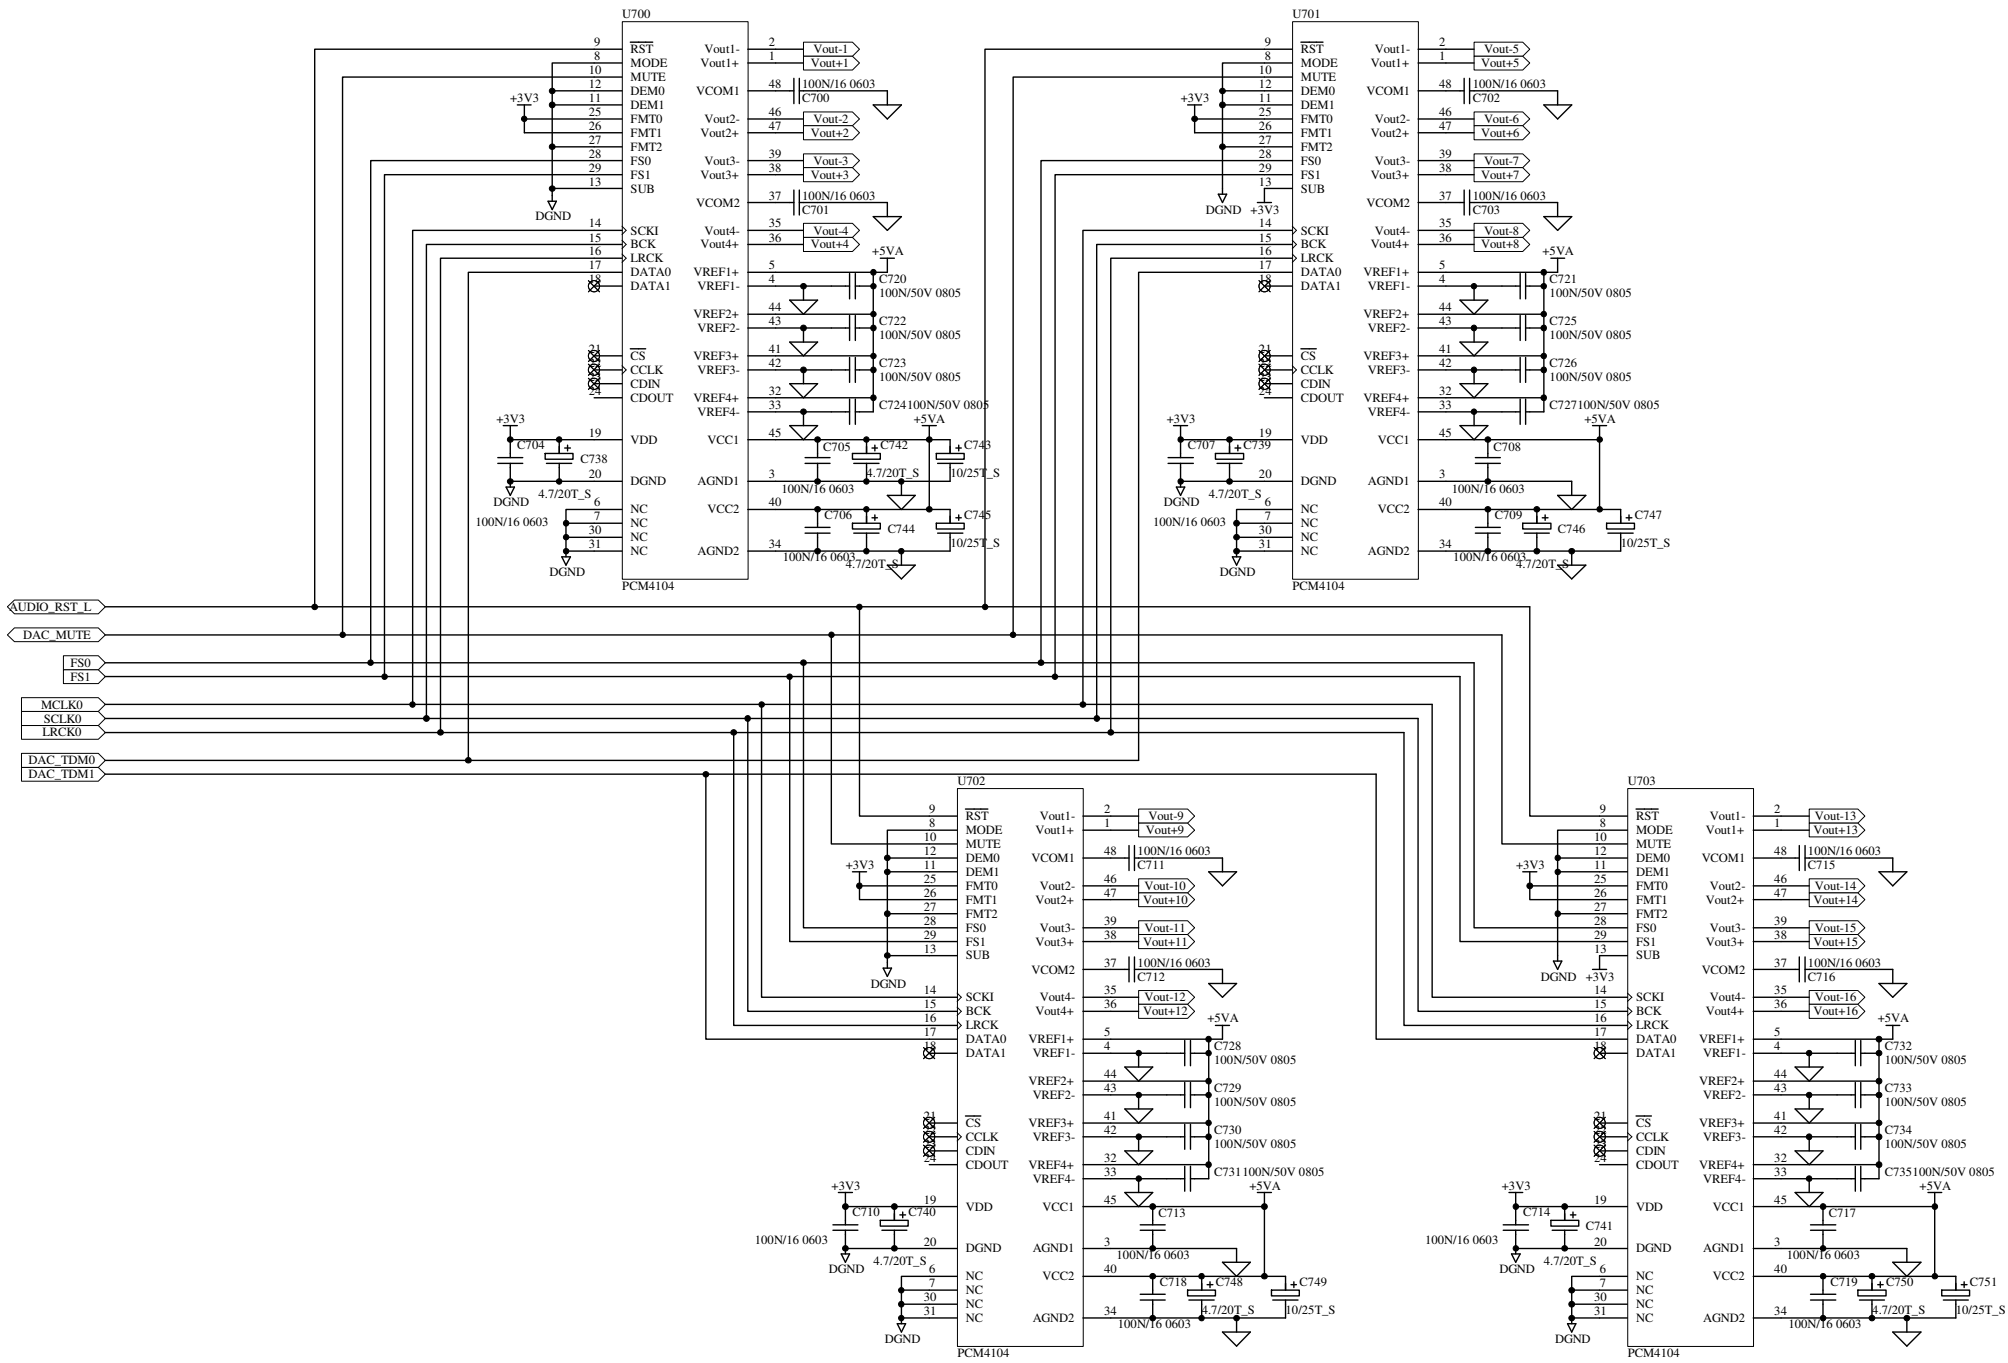

ALLEN&HEATH

Kernick Industrial Estate,
Penryn, Cornwall
England, TR10 9LU
Tel: +44 (0)1326 372070
Fax: +44 (0)1326 370153

ISSUE	BY	DATE	CHK BY
A	GWR	30/03/09	XXX
B	AAT	28/06/10	XXX
1	GWR	10/08/10	XXX
2	AAT	28/09/10	XXX
3	AAT	11/10/10	XXX

FILE: C7615_3P010 DAC1-16.Sch

* All parts to be RoHS Compliant *

PRINTED: 15:42:33 22-Oct-2010

TITLE: GS-R24 FIREWIRE AUDIO

PAGE: DAC (CH 1-16)

DRG No: C7615 ISSUE: 3 SHEET: 10 of 25