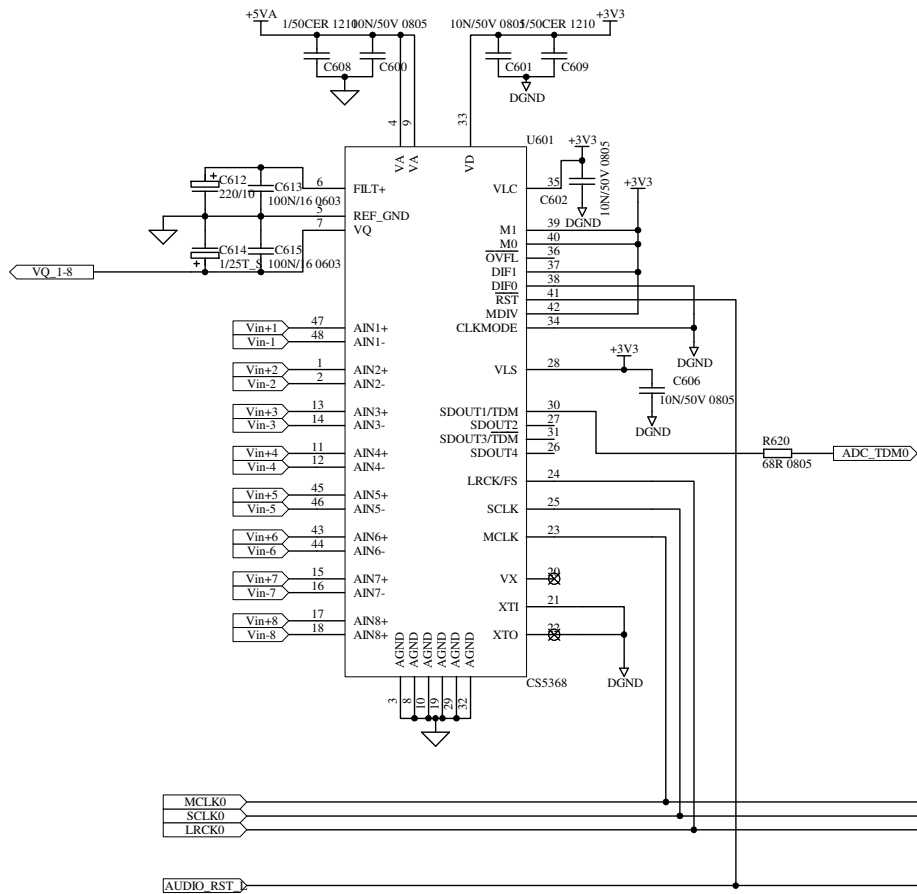

ALLEN&HEATH

Kernick Industrial Estate,
Penryn, Cornwall
England, TR10 9LU
Tel: +44 (0)1326 372070
Fax: +44 (0)1326 370153

ISSUE	BY	DATE	CHK BY
A	GWR	30/03/09	XXX
B	AAT	28/06/10	XXX
1	GWR	10/08/10	XXX
2	AAT	28/09/10	XXX
3	AAT	11/10/10	XXX

FILE: C7615_3P008 ADC1-16.Sch

* All parts to be RoHS Compliant *

PRINTED: 15:42:33 22-Oct-2010

TITLE: GS-R24 FIREWIRE AUDIO

PAGE: ADC (CH 1-16)

DRG No: C7615 ISSUE: 3 SHEET: 8 OF 25