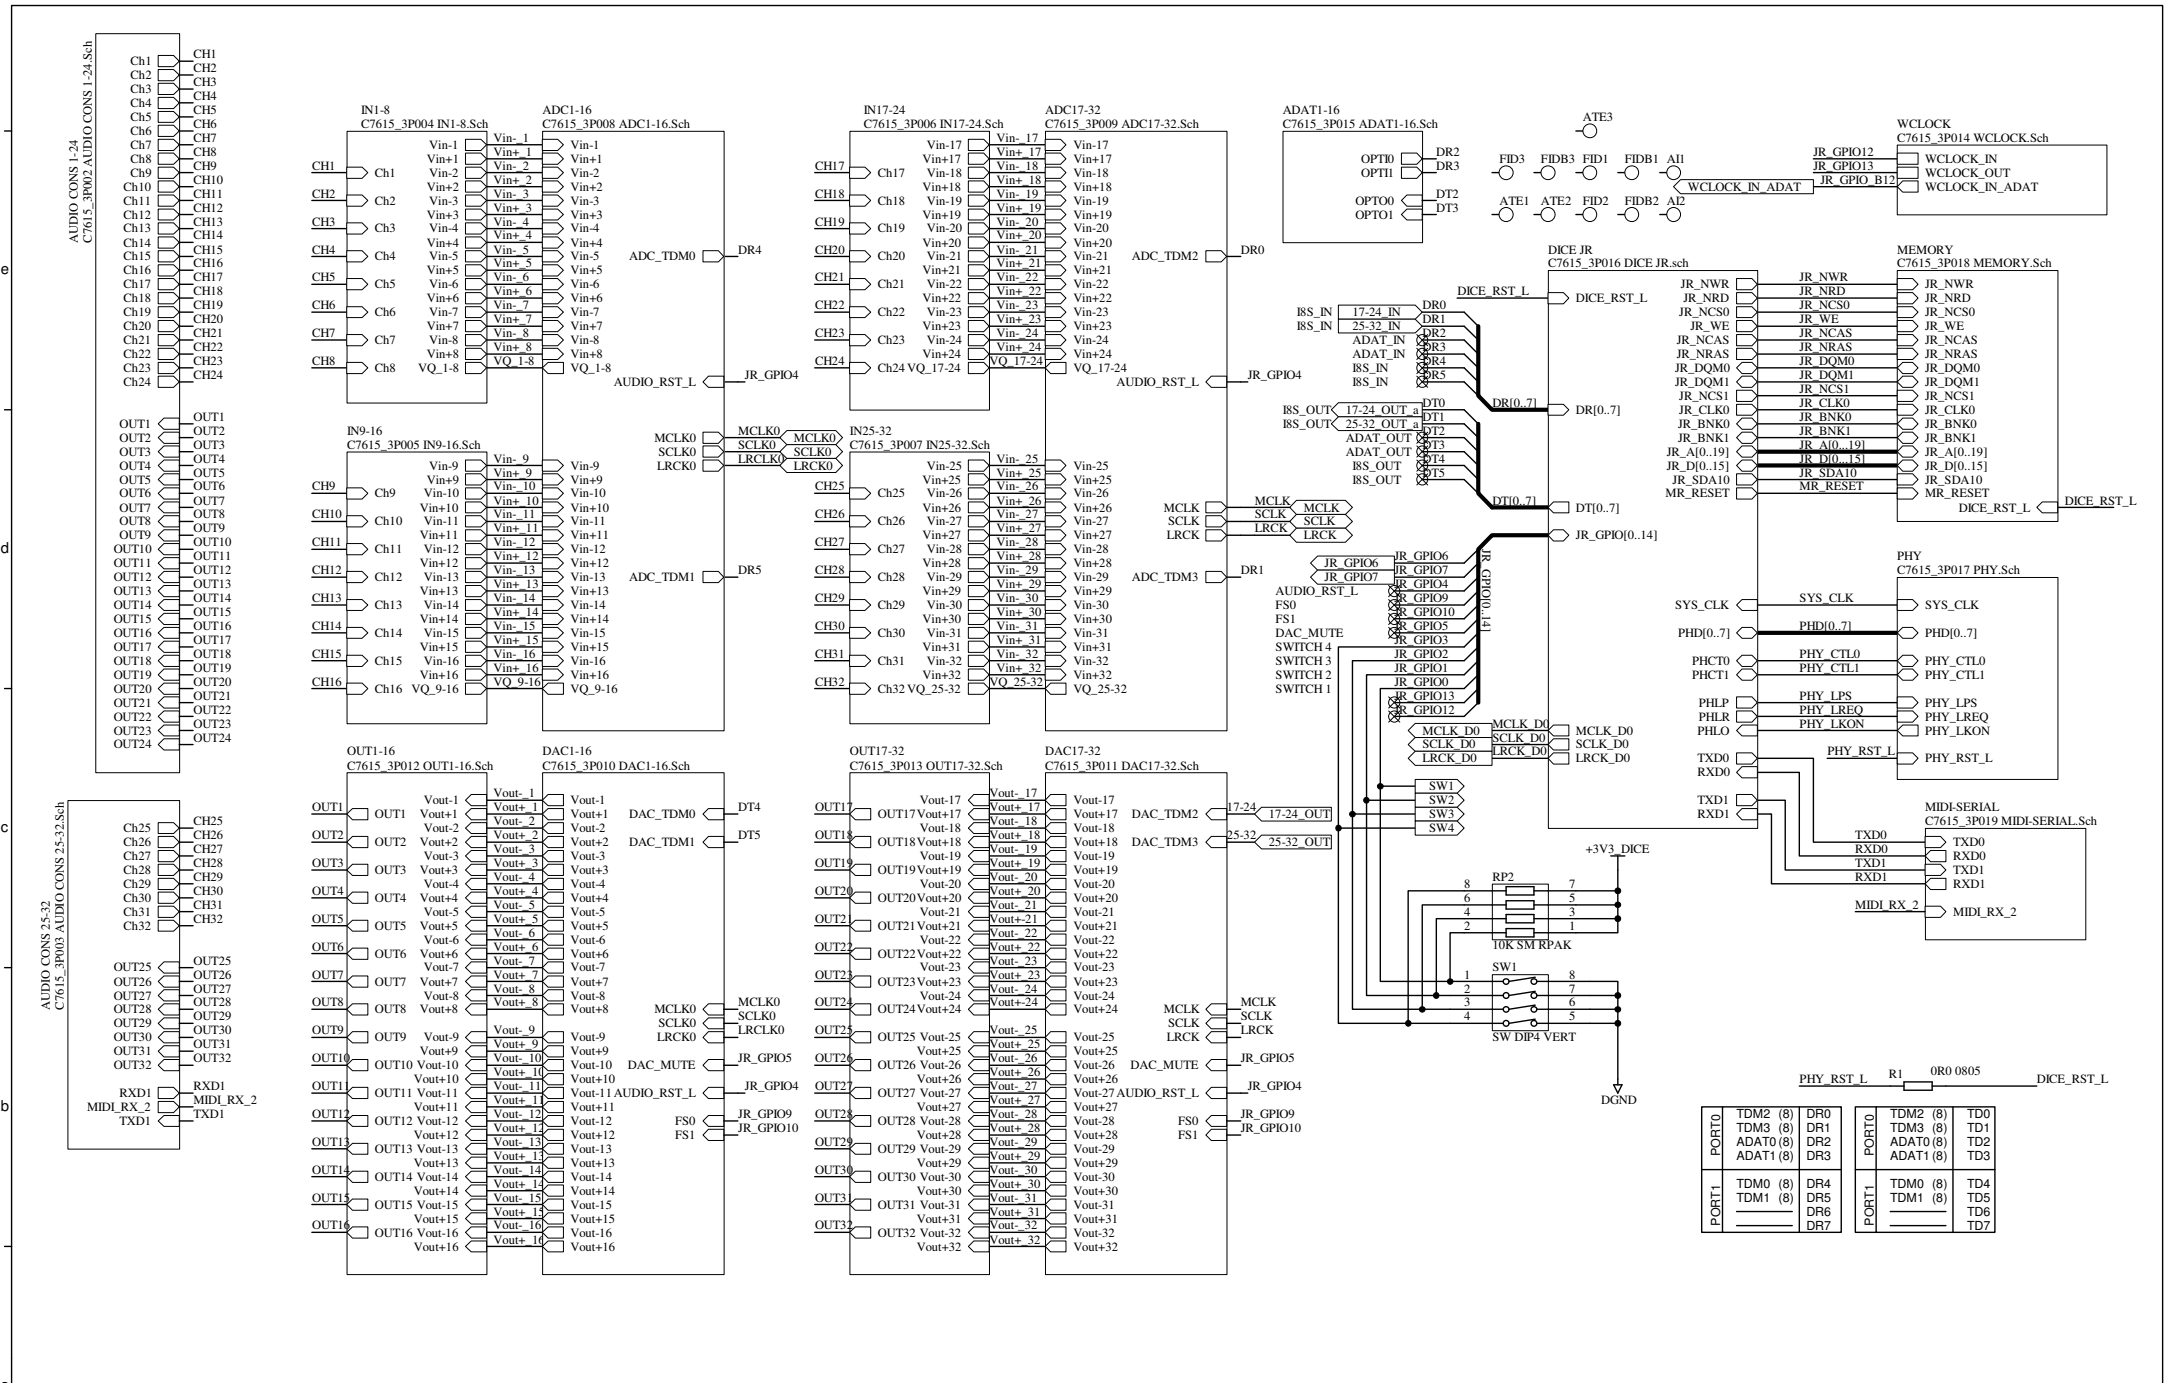

FILE: C7615_3P000.Sch

* All parts to be RoHS Compliant

PRINTED: 15:42:32 22-Oct-2010

TITLE: GS-R24 FIREWIRE AUDIO

PAGE:

DRG No: C7615 ISSUE: 3 SHEET: 0 OF 25

ALLEN&HEATH
 Kernick Industrial Estate,
 Penryn, Cornwall
 England. TR10 9LU
 Tel: +44 (0)1326 372070
 Fax: +44 (0)1326 370153