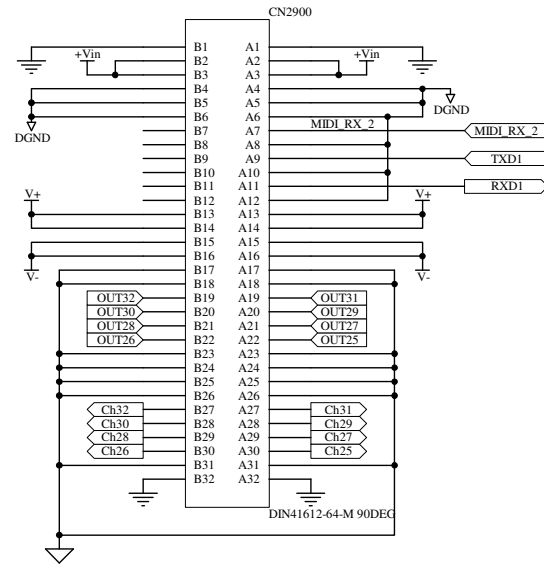

ALLEN&HEATH

Kernick Industrial Estate,
Penryn, Cornwall
England, TR10 9LU
Tel: +44 (0)1326 372070
Fax: +44 (0)1326 370153

ISSUE	BY	DATE	CHK BY
A	GWR	30/03/09	XXX
B	AAT	28/06/10	XXX
1	GWR	10/08/10	XXX
2	AAT	28/09/10	XXX
3	AAT	11/10/10	XXX

FILE: C7615_3P003 AUDIO CONS 25-32.Sch

* All parts to be RoHS Compliant ³¹

PRINTED: 15:42:34 22-Oct-2010

TITLE: GS-R24 FIREWIRE AUDIO

PAGE: AUDIO CONNS

DRG No: C7615 ISSUE: 3 SHEET: 3 OF 25

A B C D E F G H