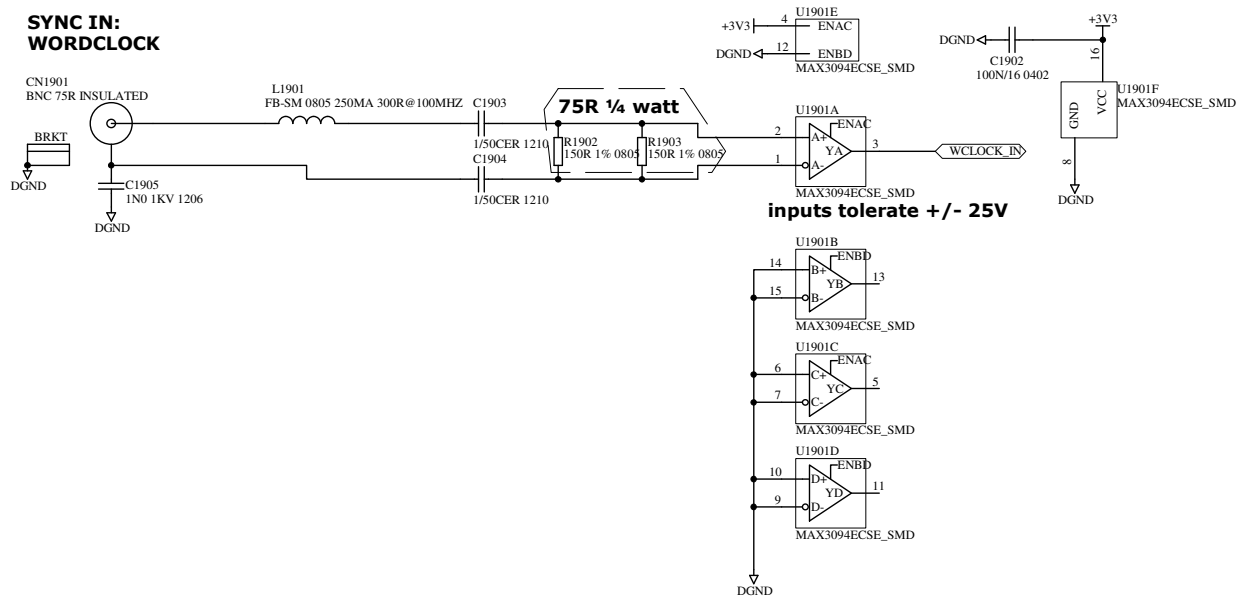

**SYNC IN:
WORDCLOCK**

inputs tolerate +/- 25V

ALLEN&HEATH

Kernick Industrial Estate,
Penryn, Cornwall
England. TR10 9LU
Tel: +44 (0)1326 372070
Fax: +44 (0)1326 370153

ISSUE	BY	DATE	CHK BY
A	GWR	30/03/09	XXX
B	AAT	28/06/10	XXX
1	GWR	10/08/10	XXX
2	AAT	28/09/10	XXX
3	AAT	11/10/10	XXX

FILE: C7615_3P014 WCLOCK.Sch

* All parts to be RoHS Compliant

PRINTED: 15:42:34 22-Oct-2010

TITLE: GS-R24 FIREWIRE AUDIO

PAGE: WORD CLOCK

DRG No: C7615 ISSUE: 3 SHEET: 14 of 25