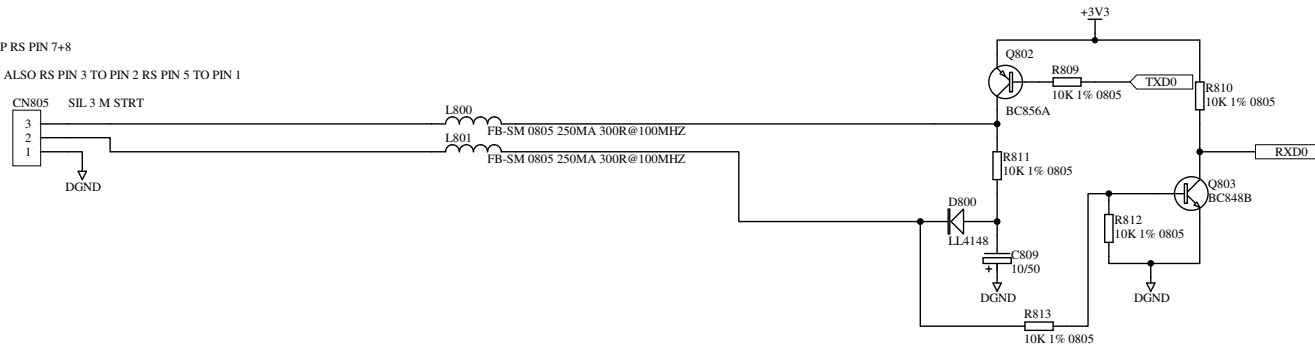

TITLE: GS-R24 FIREWIRE AUDIO

PAGE: AUDIO CONNS

DRG No: C7615 ISSUE: 3 SHEET: 3 OF 25

A B C D E F G H

REMEMBER LOOP RS PIN 7+8

RS PIN 2 TO PIN 3 ALSO RS PIN 3 TO PIN 2 RS PIN 5 TO PIN 1

ALLEN&HEATH

Kernick Industrial Estate,
Penryn, Cornwall
England. TR10 9LU
Tel: +44 (0)1326 372070
Fax: +44 (0)1326 370153