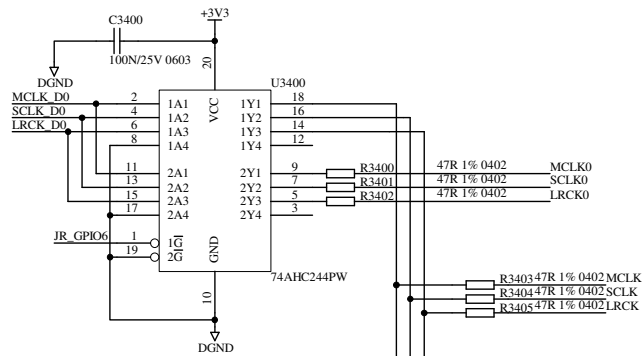

ALLEN&HEATH

Kernick Industrial Estate,
Penryn, Cornwall
England. TR10 9LU
Tel: +44 (0)1326 372070
Fax: +44 (0)1326 370153

ISSUE	BY	DATE	CHK BY
A	GWR	30/03/09	XXX
B	AAT	28/06/10	XXX
1	GWR	10/08/10	XXX
2	AAT	28/09/10	XXX
3	AAT	11/10/10	XXX

FILE: C7615_3P000.Sch

* All parts to be RoHS Compliant

PRINTED: 15:42:32 22-Oct-2010

TITLE: GS-R24 FIREWIRE AUDIO

PAGE:

DRG No: C7615 ISSUE: 3 SHEET: 0 OF 25