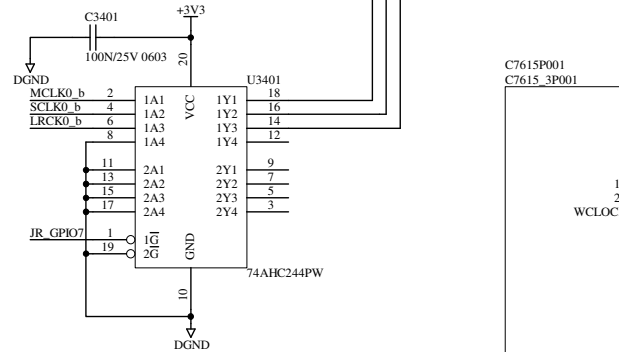

ALLEN&HEATH

Kernick Industrial Estate,
Penryn, Cornwall
England. TR10 9LU
Tel: +44 (0)1326 372070
Fax: +44 (0)1326 370153

ISSUE	BY	DATE	CHK BY
A	GWR	30/03/09	XXX
B	AAT	28/06/10	XXX
1	GWR	10/08/10	XXX
2	AAT	28/09/10	XXX
3	AAT	11/10/10	XXX

FILE: C7615_3P000.Sch

* All parts to be RoHS Compliant

PRINTED: 15:42:32 22-Oct-2010

TITLE: GS-R24 FIREWIRE AUDIO

PAGE:

DRG No: C7615 ISSUE: 3 SHEET: 0 OF 25