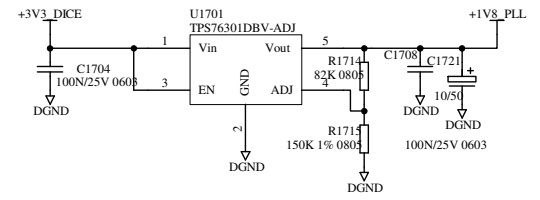

ALLEN&HEATH

Kernick Industrial Estate,
Penryn, Cornwall
England. TR10 9LU
Tel: +44 (0)1326 372070
Fax: +44 (0)1326 370153

ISSUE	BY	DATE	CHK BY
A	GWR	30/03/09	XXX
B	AAT	28/06/10	XXX
1	GWR	10/08/10	XXX
2	AAT	28/09/10	XXX
3	AAT	11/10/10	XXX

FILE: C7615_3P201 POWER.Sch

* All parts to be RoHS Compliant

PRINTED: 15:42:35 22-Oct-2010

TITLE: GS-R24 FIREWIRE AUDIO

PAGE: POWER

DRG No: C7615 ISSUE: 3 SHEET: 25 of 25