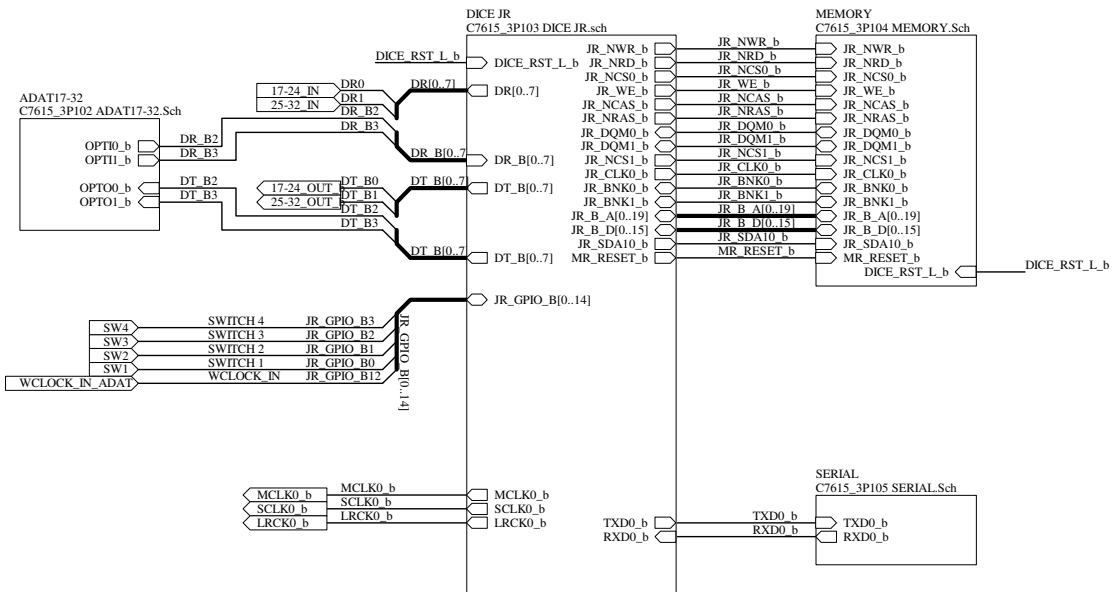

PORT0	TDM2 (8)	DR0	PORT0	TDM2 (8)	TD0
	TDM3 (8)	DR1		TDM3 (8)	TD1
	ADAT0 (8)	DR2		ADAT0 (8)	TD2
	ADAT1 (8)	DR3		ADAT1 (8)	TD3
PORT1		DR4	PORT1		TD4
		DR5			TD5
		DR6			TD6
		DR7			TD7

ALLEN&HEATH

Kernick Industrial Estate,
Penryn, Cornwall
England. TR10 9LU
Tel: +44 (0)1326 372070
Fax: +44 (0)1326 370153

ISSUE	BY	DATE	CHK BY
A	GWR	30/03/09	XXX
B	AAT	28/06/10	XXX
1	GWR	10/08/10	XXX
2	AAT	28/09/10	XXX
3	AAT	11/10/10	XXX

FILE: C7615_3P101

* All parts to be RoHS Compliant ³¹

PRINTED: 15:42:34 22-Oct-2010

TITLE: **GS-R24 FIREWIRE AUDIO**

PAGE:

DRG No: **C7615** ISSUE: **3** SHEET: **20** of **25**