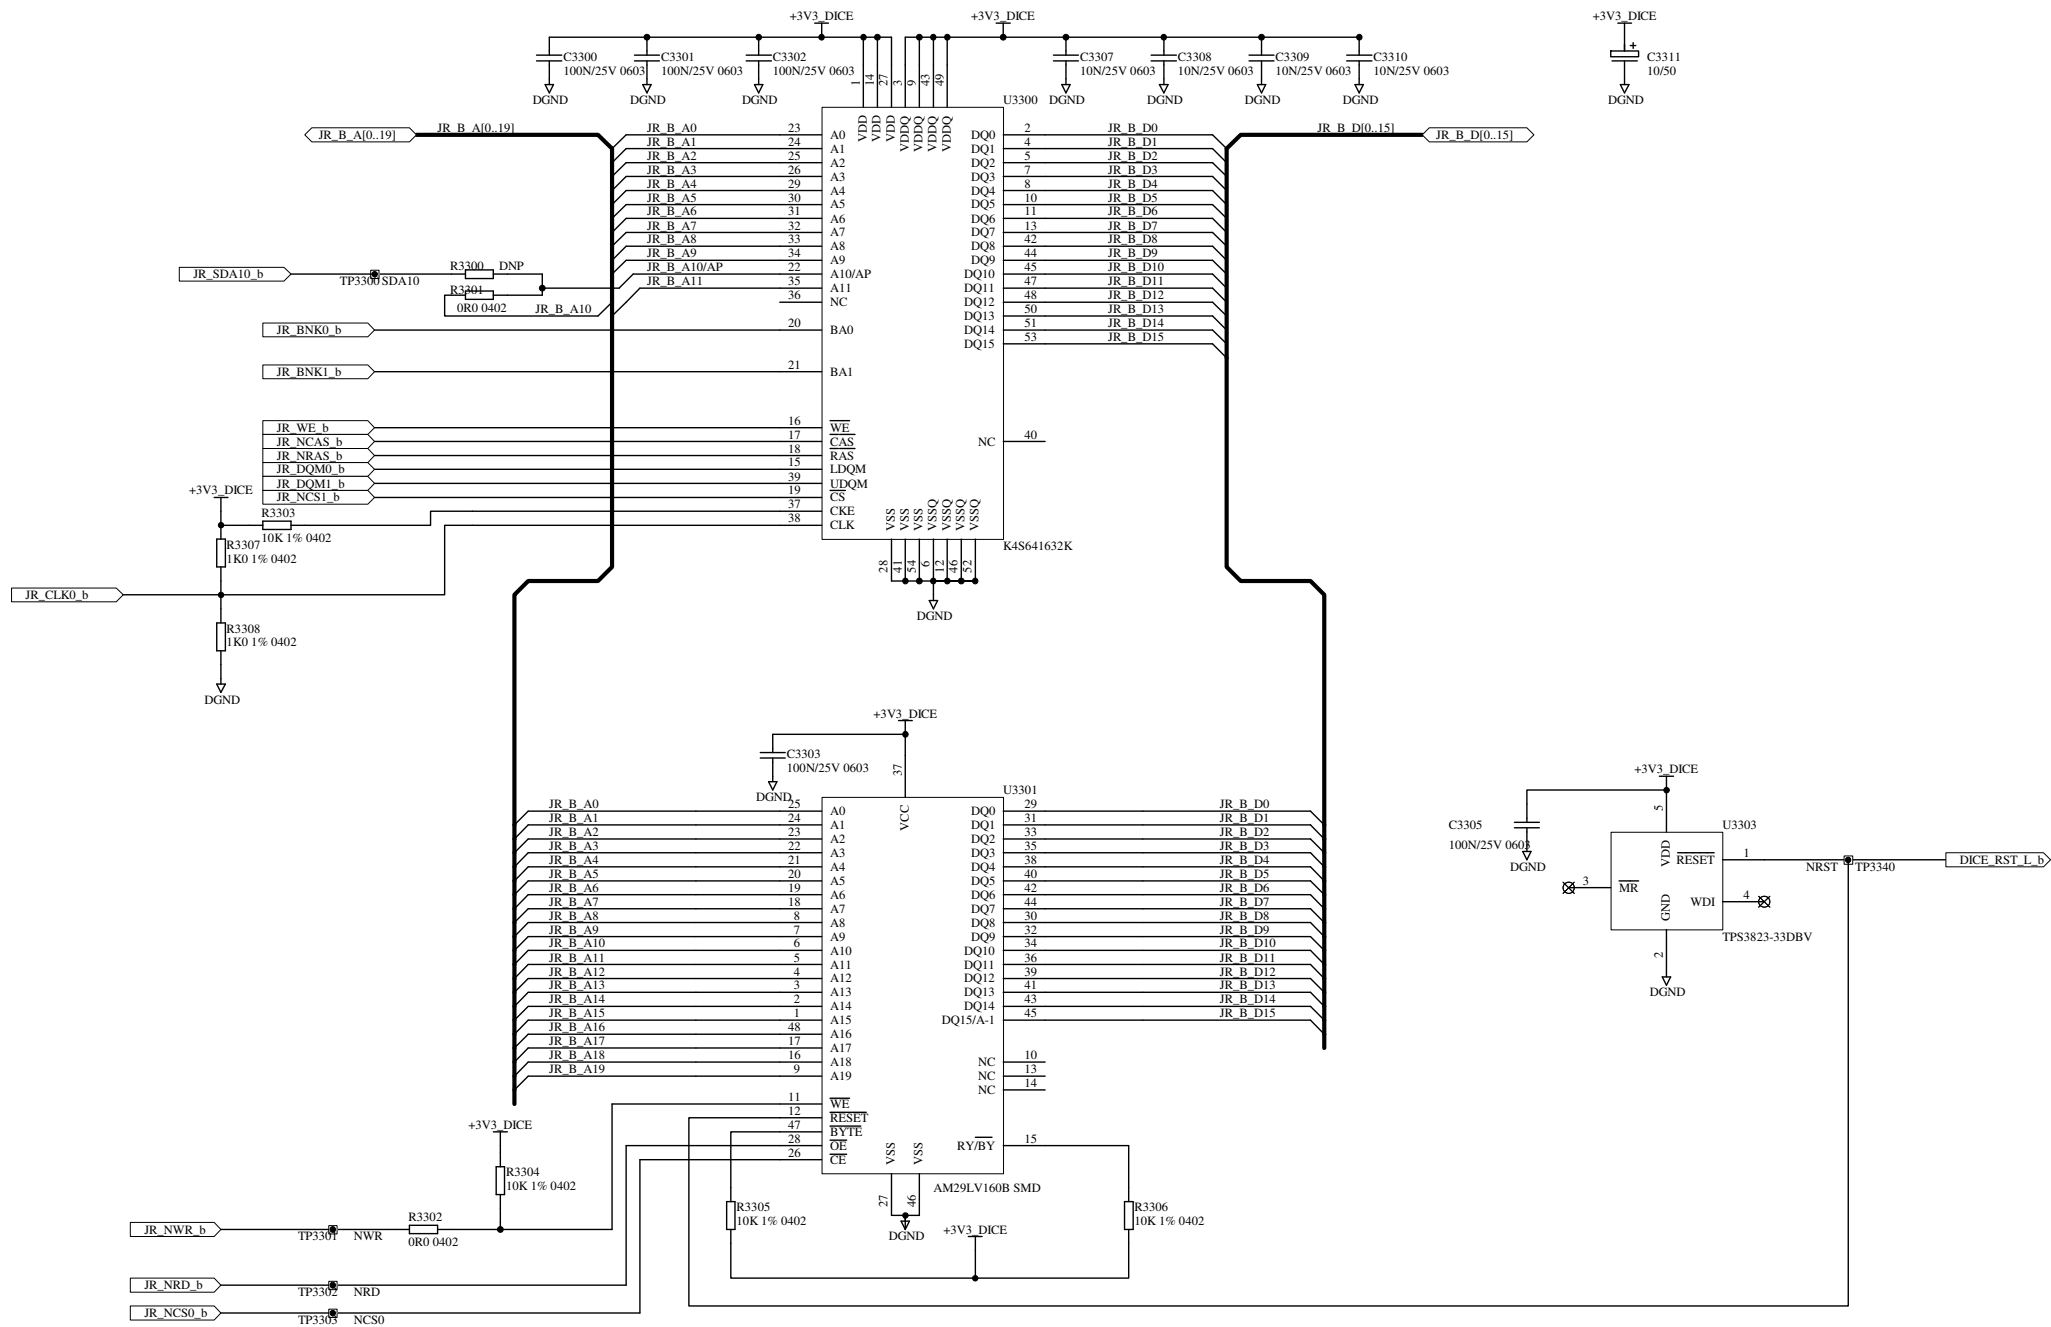

ALLEN&HEATH

Kernick Industrial Estate,
Penryn, Cornwall
England. TR10 9LU
Tel: +44 (0)1326 372070
Fax: +44 (0)1326 370153

ISSUE	BY	DATE	CHK BY
A	GWR	30/03/09	XXX
B	AAT	28/06/10	XXX
1	GWR	10/08/10	XXX
2	AAT	28/09/10	XXX
3	AAT	11/10/10	XXX

FILE: C7615_3P104 MEMORY.Sch

* All parts to be RoHS Compliant *

TITLE: **GS-R24 FIREWIRE AUDIO**

PAGE: MEMORY

PRINTED: 15:42:35 22-Oct-2010

DRG No: **C7615** ISSUE: **3** SHEET: **23** of **25**