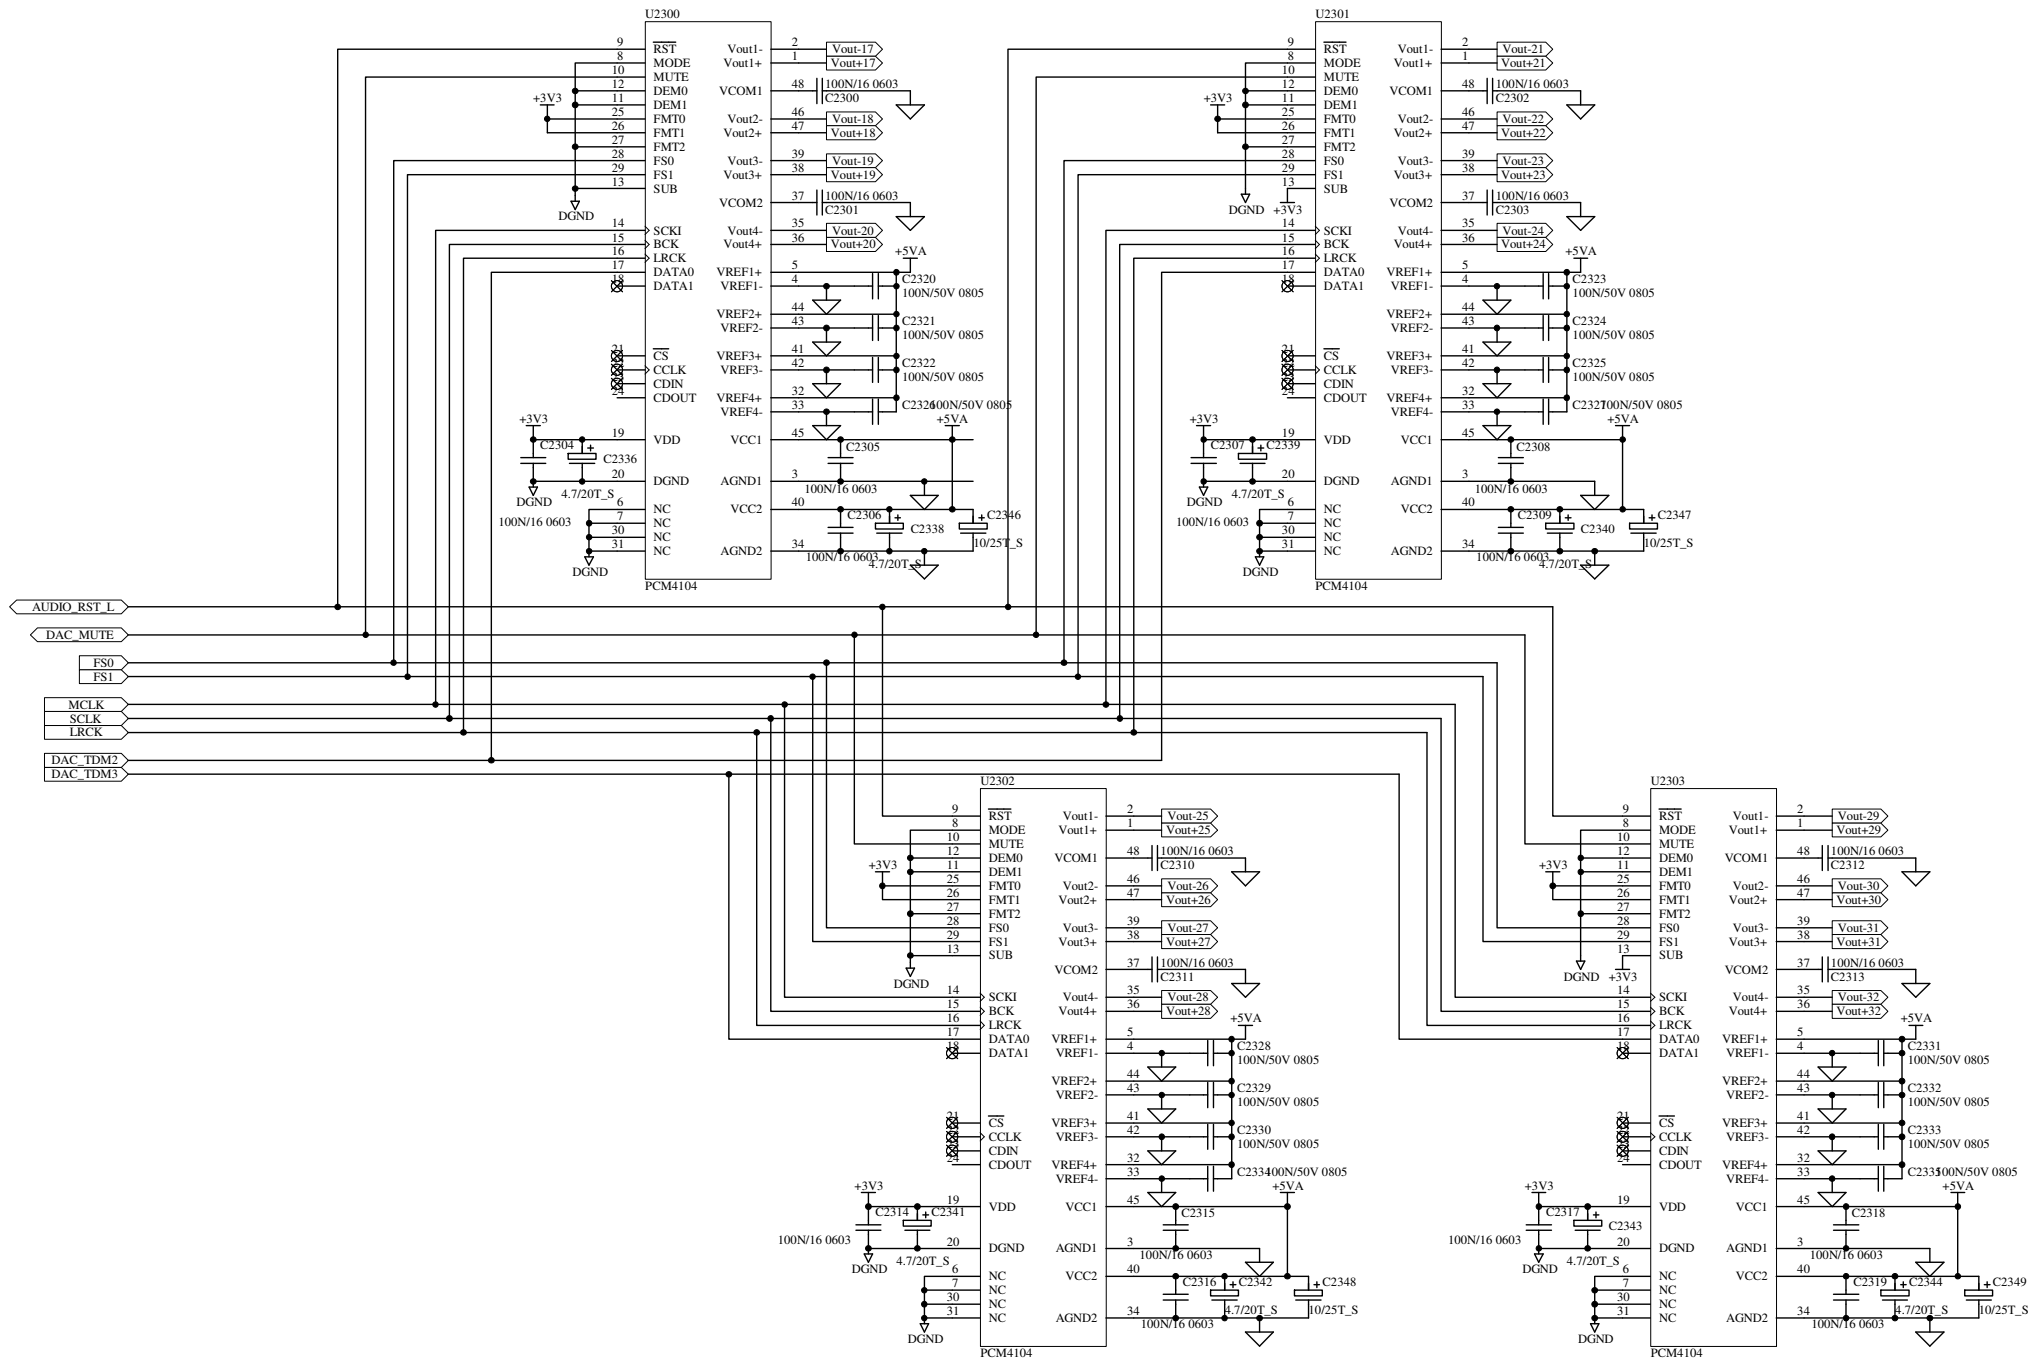

ALLEN&HEATH

Kernick Industrial Estate,
Penryn, Cornwall
England, TR10 9LU
Tel: +44 (0)1326 372070
Fax: +44 (0)1326 370153

ISSUE	BY	DATE	CHK BY
A	GWR	30/03/09	XXX
B	AAT	28/06/10	XXX
1	GWR	10/08/10	XXX
2	AAT	28/09/10	XXX
3	AAT	11/10/10	XXX

FILE: C7615_3P011 DAC17-32.Sch

* All parts to be RoHS Compliant *

PRINTED: 15:42:33 22-Oct-2010

TITLE: **GS-R24 FIREWIRE AUDIO**

PAGE: DAC (CH 17-32)

DRG No: **C7615** ISSUE: **3** SHEET: **11 of 25**

A B C D E F G H