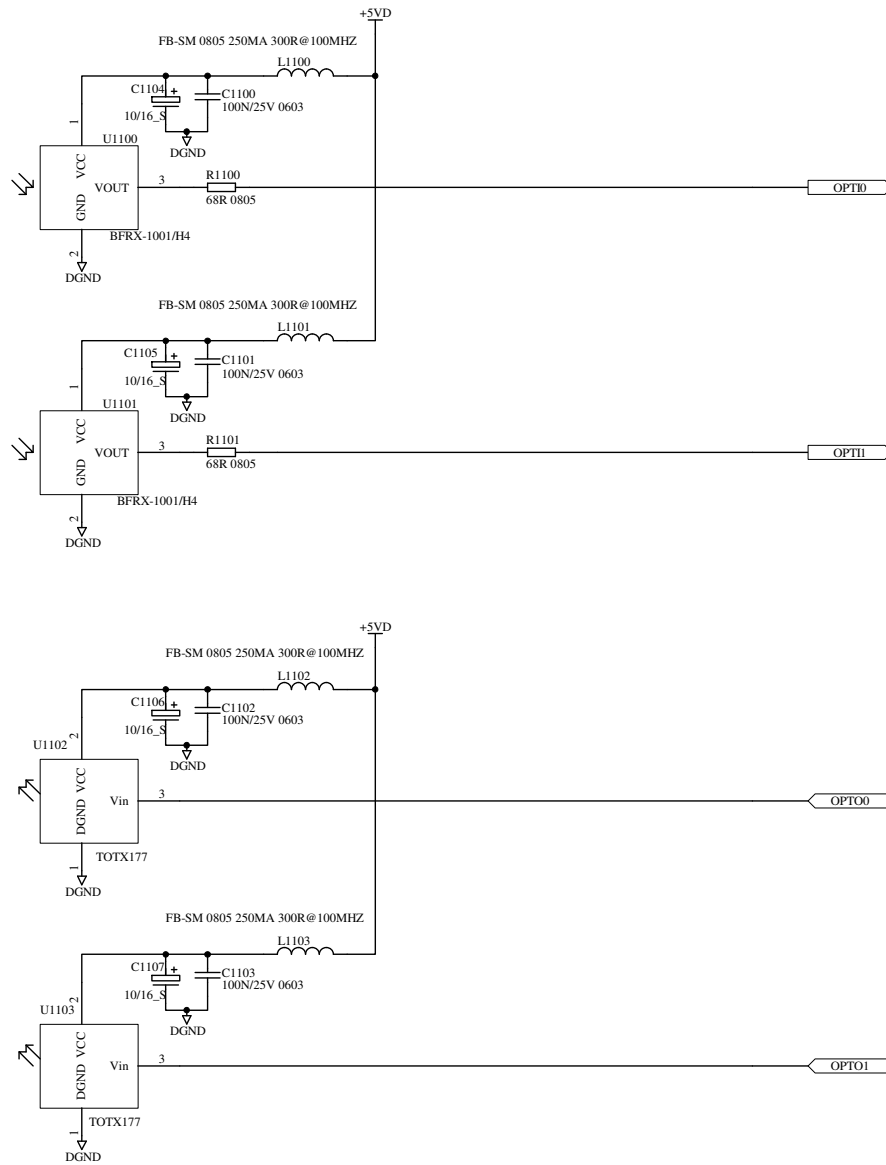

ALLEN&HEATH

Kernick Industrial Estate,
Penryn, Cornwall
England. TR10 9LU
Tel: +44 (0)1326 372070
Fax: +44 (0)1326 370153

ISSUE	BY	DATE	CHK BY
A	GWR	30/03/09	XXX
B	AAT	28/06/10	XXX
1	GWR	10/08/10	XXX
2	AAT	28/09/10	XXX
3	AAT	11/10/10	XXX

FILE: C7615_3P015 ADAT1-16.Sch

* All parts to be RoHS Compliant ³¹

PRINTED: 15:42:34 22-Oct-2010

TITLE: GS-R24 FIREWIRE AUDIO

PAGE: ADAT

DRG No: C7615 ISSUE: 3 SHEET: 15 of 25