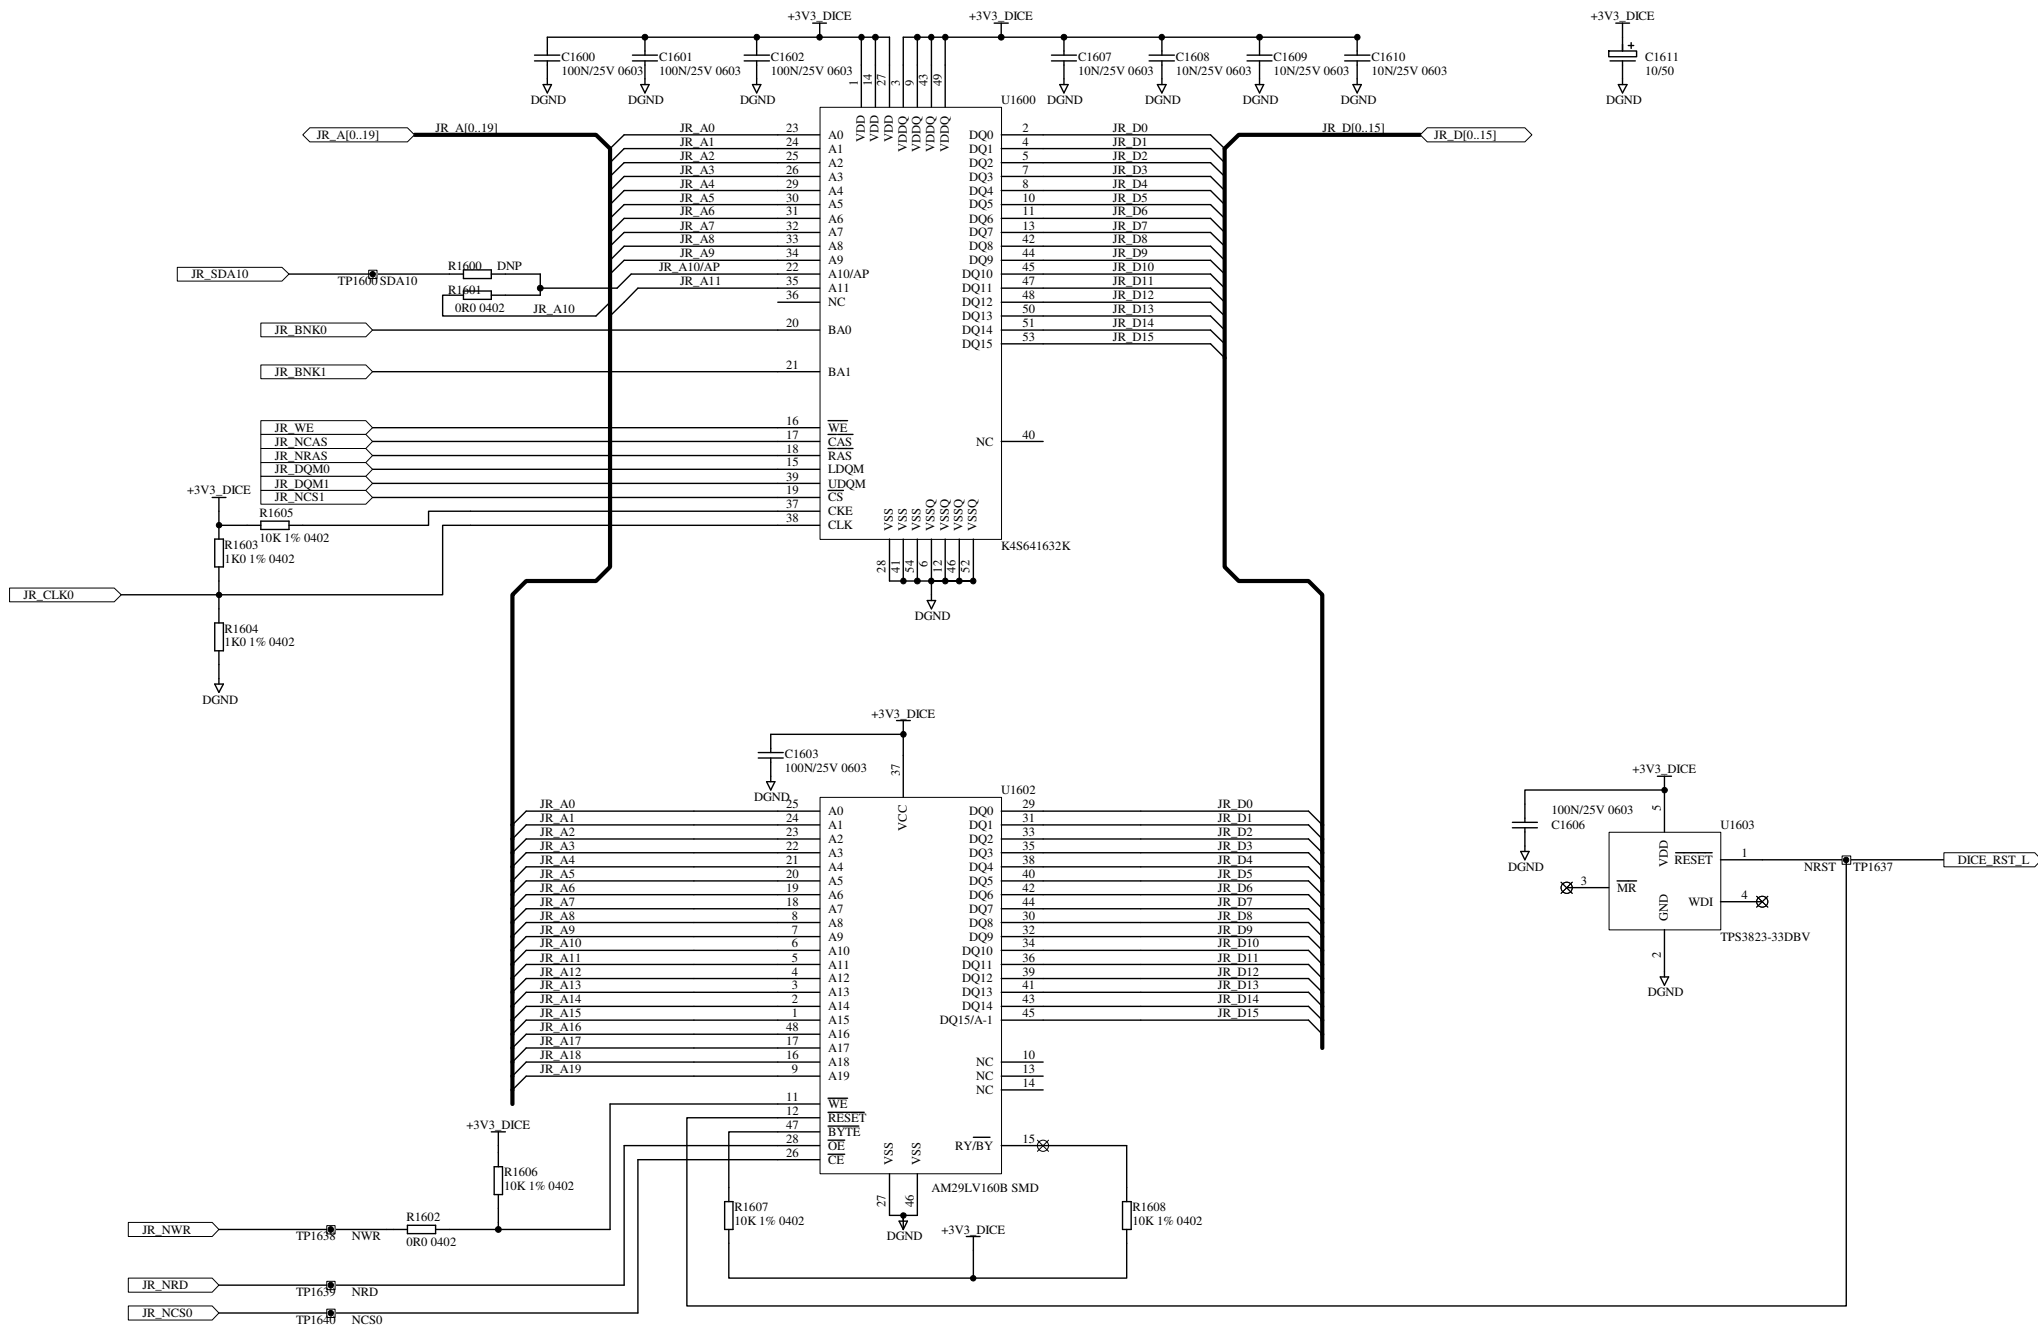

ALLEN&HEATH
Kernick Industrial Estate,
Penryn, Cornwall
England. TR10 9LU
Tel: +44 (0)1326 372070
Fax: +44 (0)1326 370153

ISSUE	BY	DATE	CHK BY
A	GWR	30/03/09	XXX
B	AAT	28/06/10	XXX
1	GWR	10/08/10	XXX
2	AAT	28/09/10	XXX
3	AAT	11/10/10	XXX

FILE: C7615_3P018 MEMORY.Sch

* All parts to be RoHS Compliant *

PRINTED: 15:42:34 22-Oct-2010

TITLE: **GS-R24 FIREWIRE AUDIO**
PAGE: MEMORY
DRG No: **C7615** ISSUE: **3** SHEET: **18** of **25**

e

d

c

b

a

A B C D E F G H