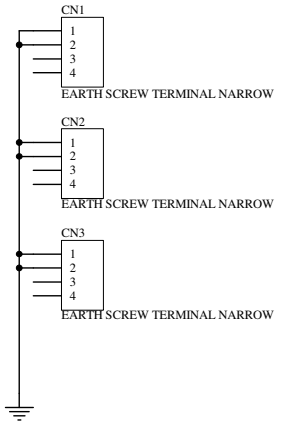

ALLEN&HEATH

Kernick Industrial Estate,
Penryn, Cornwall
England. TR10 9LU
Tel: +44 (0)1326 372070
Fax: +44 (0)1326 370153

ISSUE	BY	DATE	CHK BY
A	GWR	30/03/09	XXX
B	AAT	28/06/10	XXX
1	GWR	10/08/10	XXX
2	AAT	28/09/10	XXX
3	AAT	11/10/10	XXX

FILE: C7615_3P000.Sch

* All parts to be RoHS Compliant

PRINTED: 15:42:32 22-Oct-2010

TITLE: GS-R24 FIREWIRE AUDIO

PAGE:

DRG No: C7615 ISSUE: 3 SHEET: 0 OF 25