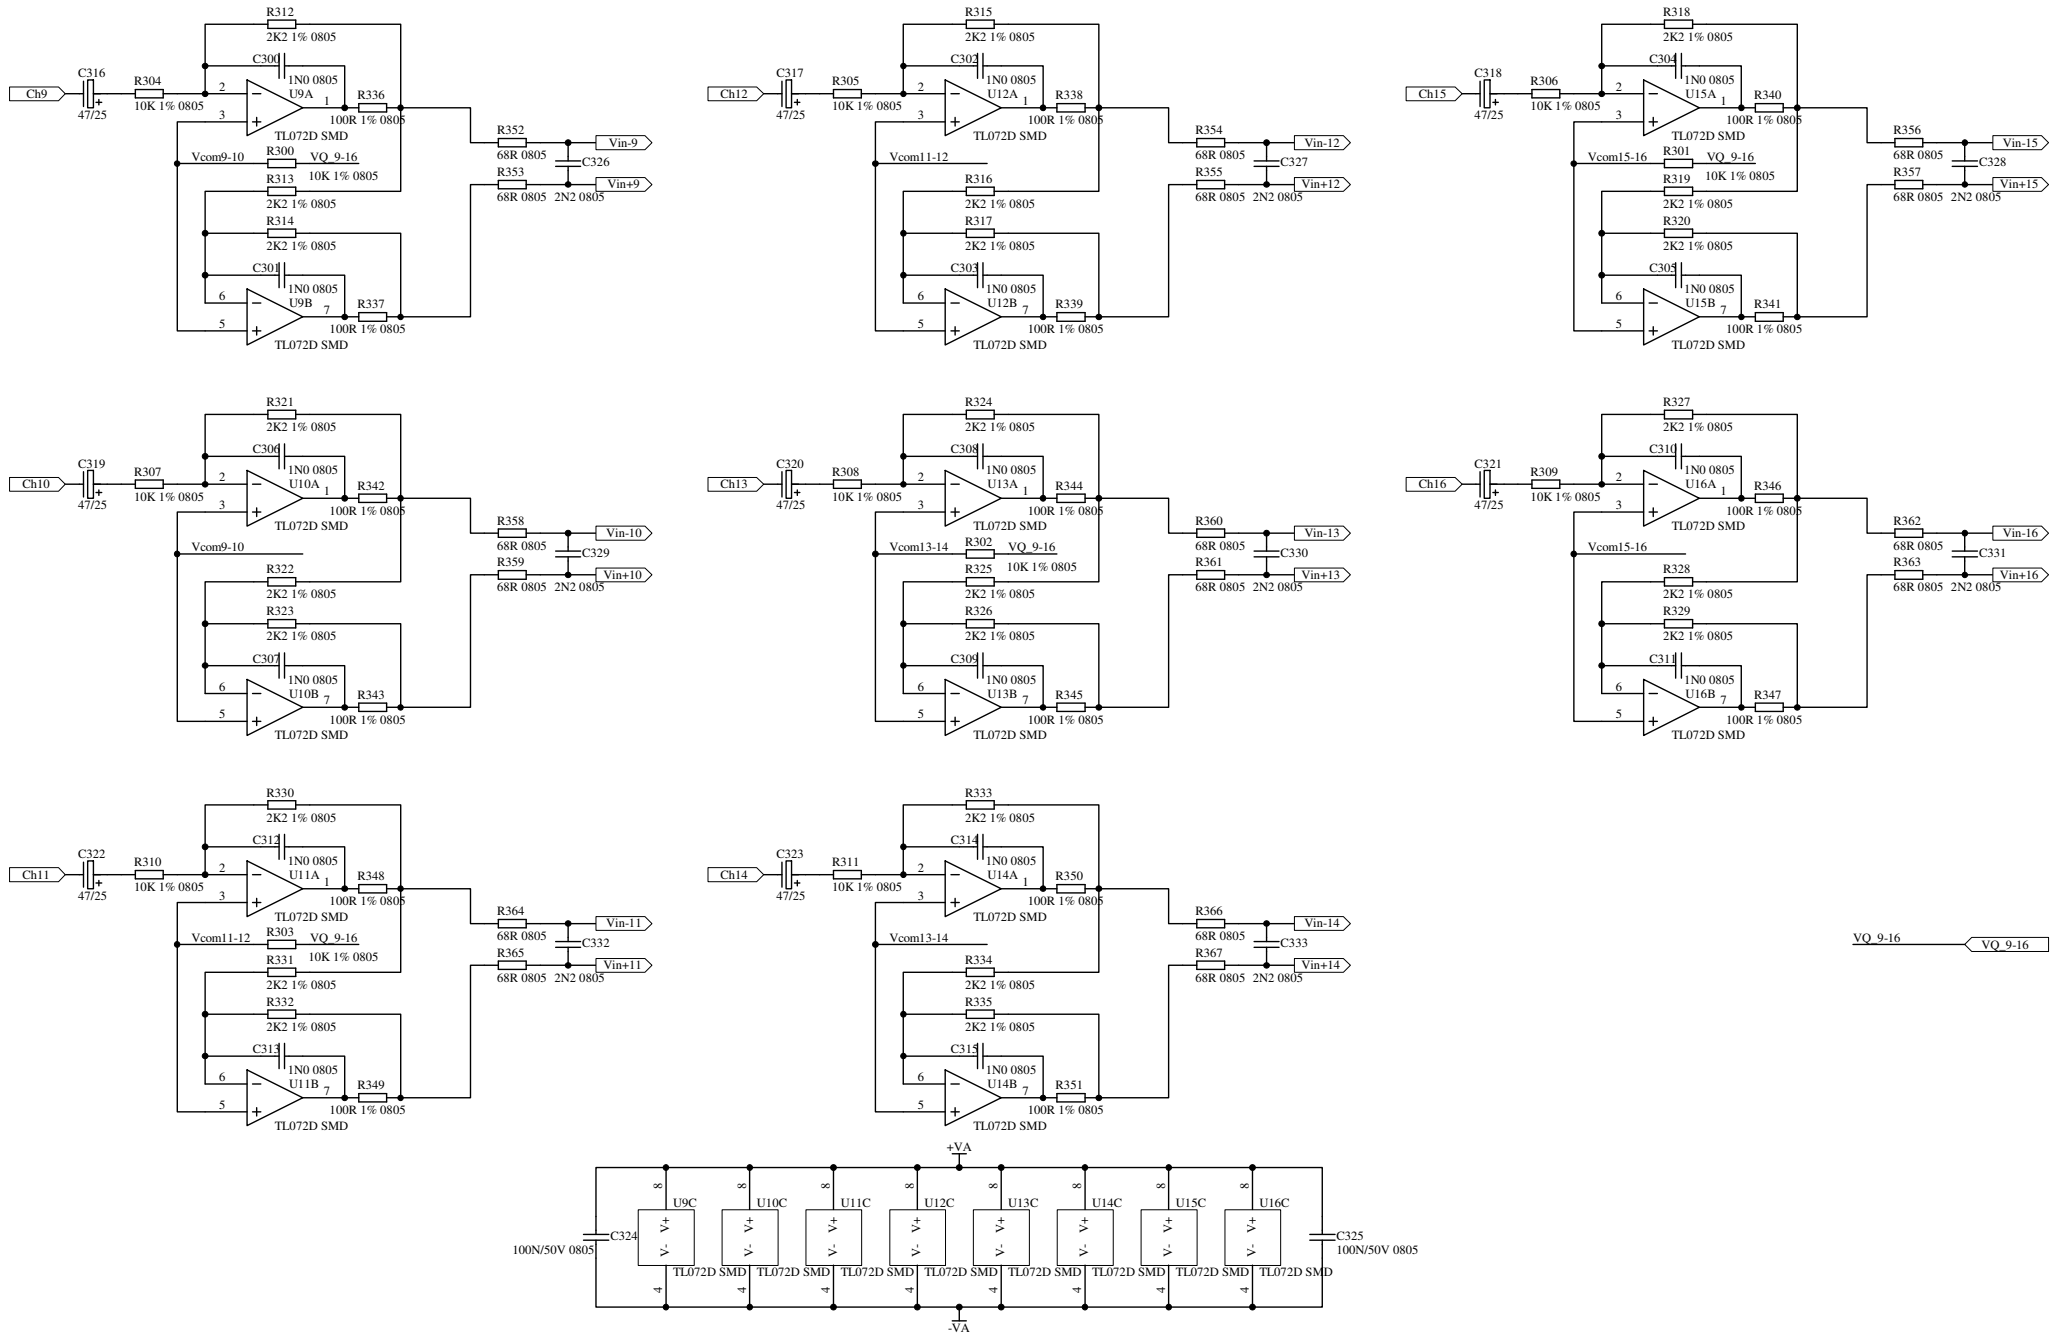

ALLEN&HEATH

Kernick Industrial Estate,
Penryn, Cornwall
England. TR10 9LU
Tel: +44 (0)1326 372070
Fax: +44 (0)1326 370153

ISSUE	BY	DATE	CHK BY
A	GWR	30/03/09	XXX
B	AAT	28/06/10	XXX
1	GWR	10/08/10	XXX
2	AAT	28/09/10	XXX
3	AAT	11/10/10	XXX

FILE: C7615_3P005 IN9-16.Sch

TITLE: **GS-R24 FIREWIRE AUDIO**

PAGE: AUDIO IN 9-16

* All parts to be RoHS Compliant *

PRINTED: 15:42:33 22-Oct-2010

DRG No: **C7615** ISSUE: **3** SHEET: **5** OF **25**

A B C D E F G H