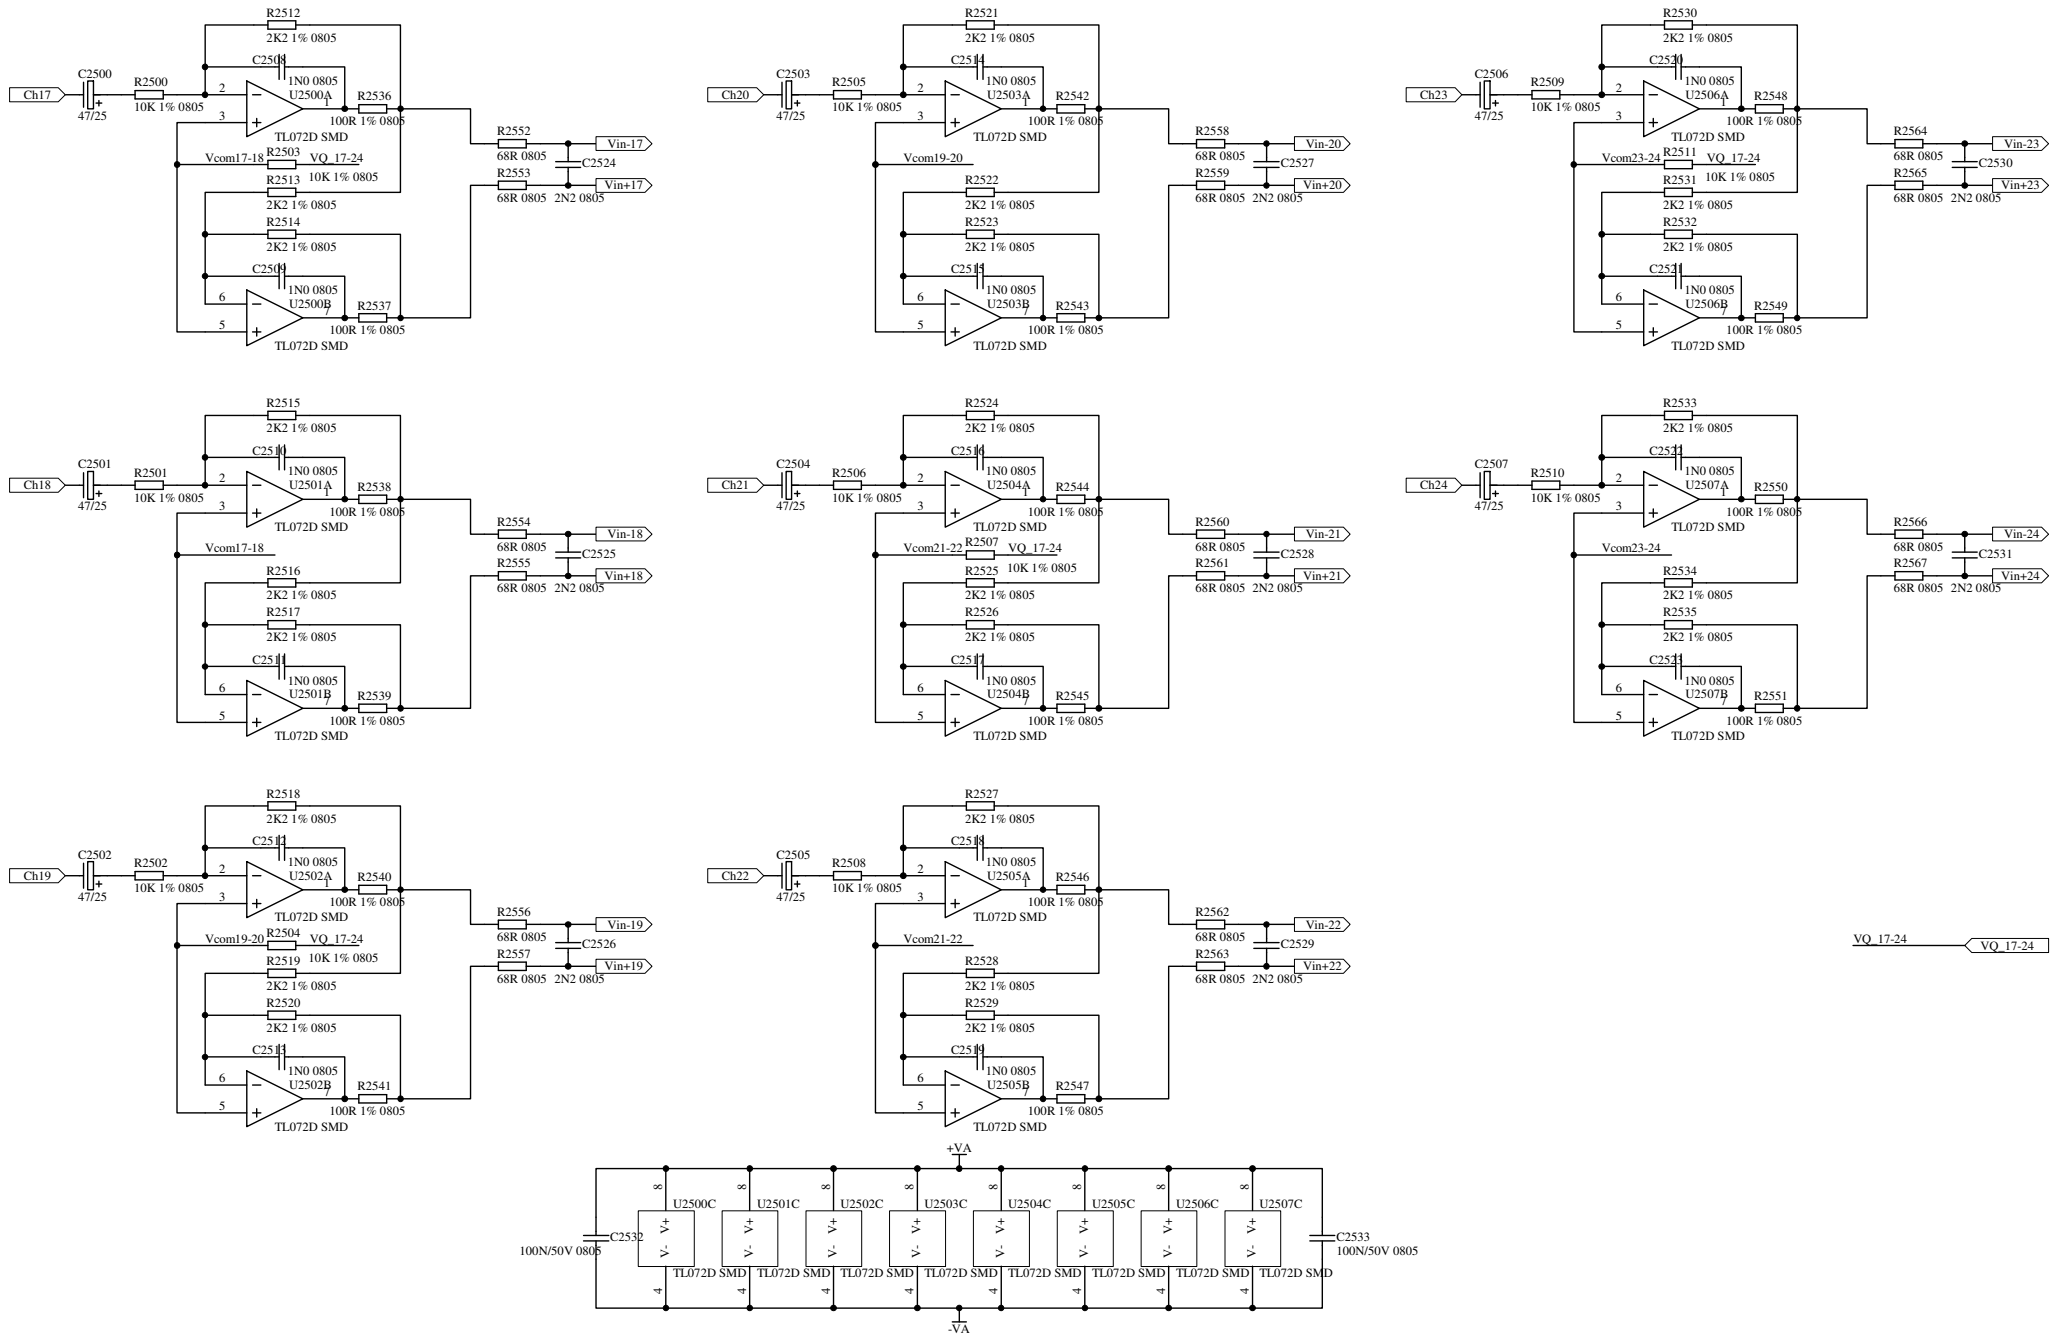

ALLEN&HEATH

Kernick Industrial Estate,
Penryn, Cornwall
England, TR10 9LU
Tel: +44 (0)1326 372070
Fax: +44 (0)1326 370153

ISSUE	BY	DATE	CHK BY
A	GWR	30/03/09	XXX
B	AAT	28/06/10	XXX
1	GWR	10/08/10	XXX
2	AAT	28/09/10	XXX
3	AAT	11/10/10	XXX

FILE: C7615_3P006 IN17-24.Sch

* All parts to be RoHS Compliant *

PRINTED: 15:42:33 22-Oct-2010

TITLE: **GS-R24 FIREWIRE AUDIO**

PAGE: AUDIO IN 17-24

DRG No: **C7615** ISSUE: **3** SHEET: **6** OF **25**