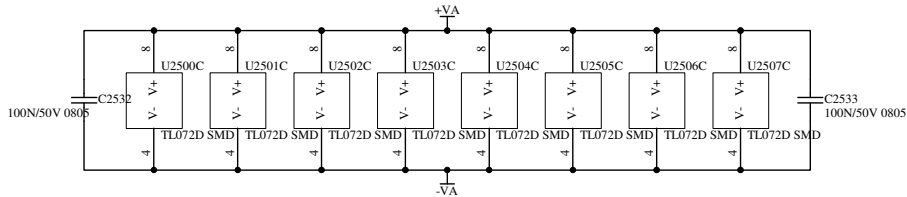

ALLEN&HEATH

Kernick Industrial Estate,
Penryn, Cornwall
England, TR10 9LU
Tel: +44 (0)1326 372070
Fax: +44 (0)1326 370153

ISSUE	BY	DATE	CHK BY
A	GWR	30/03/09	XXX
B	AAT	28/06/10	XXX
1	GWR	10/08/10	XXX
2	AAT	28/09/10	XXX
3	AAT	11/10/10	XXX

FILE: C7615_3P006 IN17-24.Sch

* All parts to be RoHS Compliant *

PRINTED: 15:42:33 22-Oct-2010

TITLE: **GS-R24 FIREWIRE AUDIO**

PAGE: AUDIO IN 17-24

DRG No: **C7615** ISSUE: **3** SHEET: **6** OF **25**