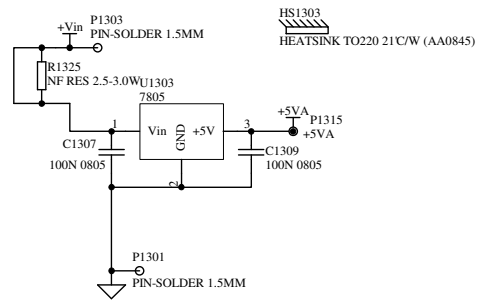

ALLEN&HEATH

Kernick Industrial Estate,
Penryn, Cornwall
England. TR10 9LU
Tel: +44 (0)1326 372070
Fax: +44 (0)1326 370153

ISSUE	BY	DATE	CHK BY
A	GWR	30/03/09	XXX
B	AAT	28/06/10	XXX
1	GWR	10/08/10	XXX
2	AAT	28/09/10	XXX
3	AAT	11/10/10	XXX

FILE: C7615_3P201 POWER.Sch

* All parts to be RoHS Compliant

PRINTED: 15:42:35 22-Oct-2010

TITLE: GS-R24 FIREWIRE AUDIO

PAGE: POWER

DRG No: C7615 ISSUE: 3 SHEET: 25 of 25