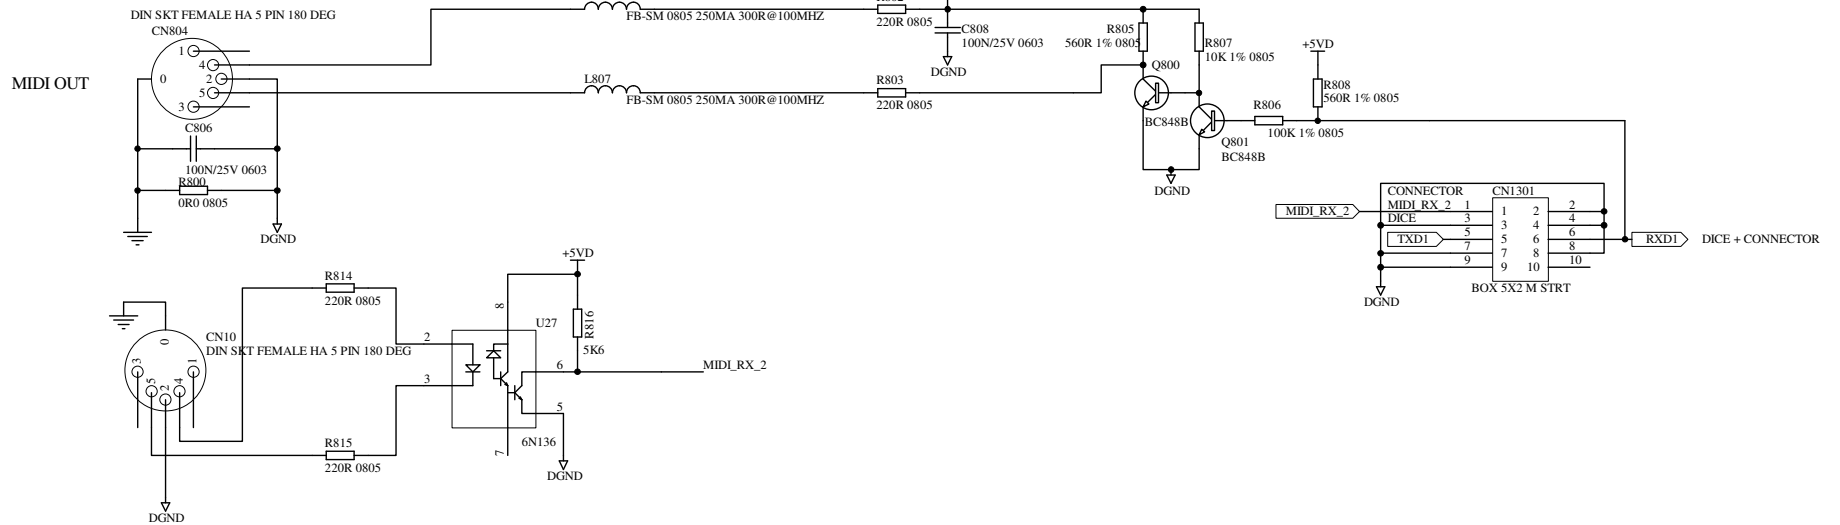

TITLE: GS-R24 FIREWIRE AUDIO

PAGE: AUDIO CONNS

DRG No: C7615 ISSUE: 3 SHEET: 3 OF 25

A B C D E F G H

REMEMBER LOOP RS PIN 7+8

RS PIN 2 TO PIN 3 ALSO RS PIN 3 TO PIN 2 RS PIN 5 TO PIN 1

ALLEN&HEATH

Kernick Industrial Estate,
Penryn, Cornwall
England. TR10 9LU
Tel: +44 (0)1326 372070
Fax: +44 (0)1326 370153