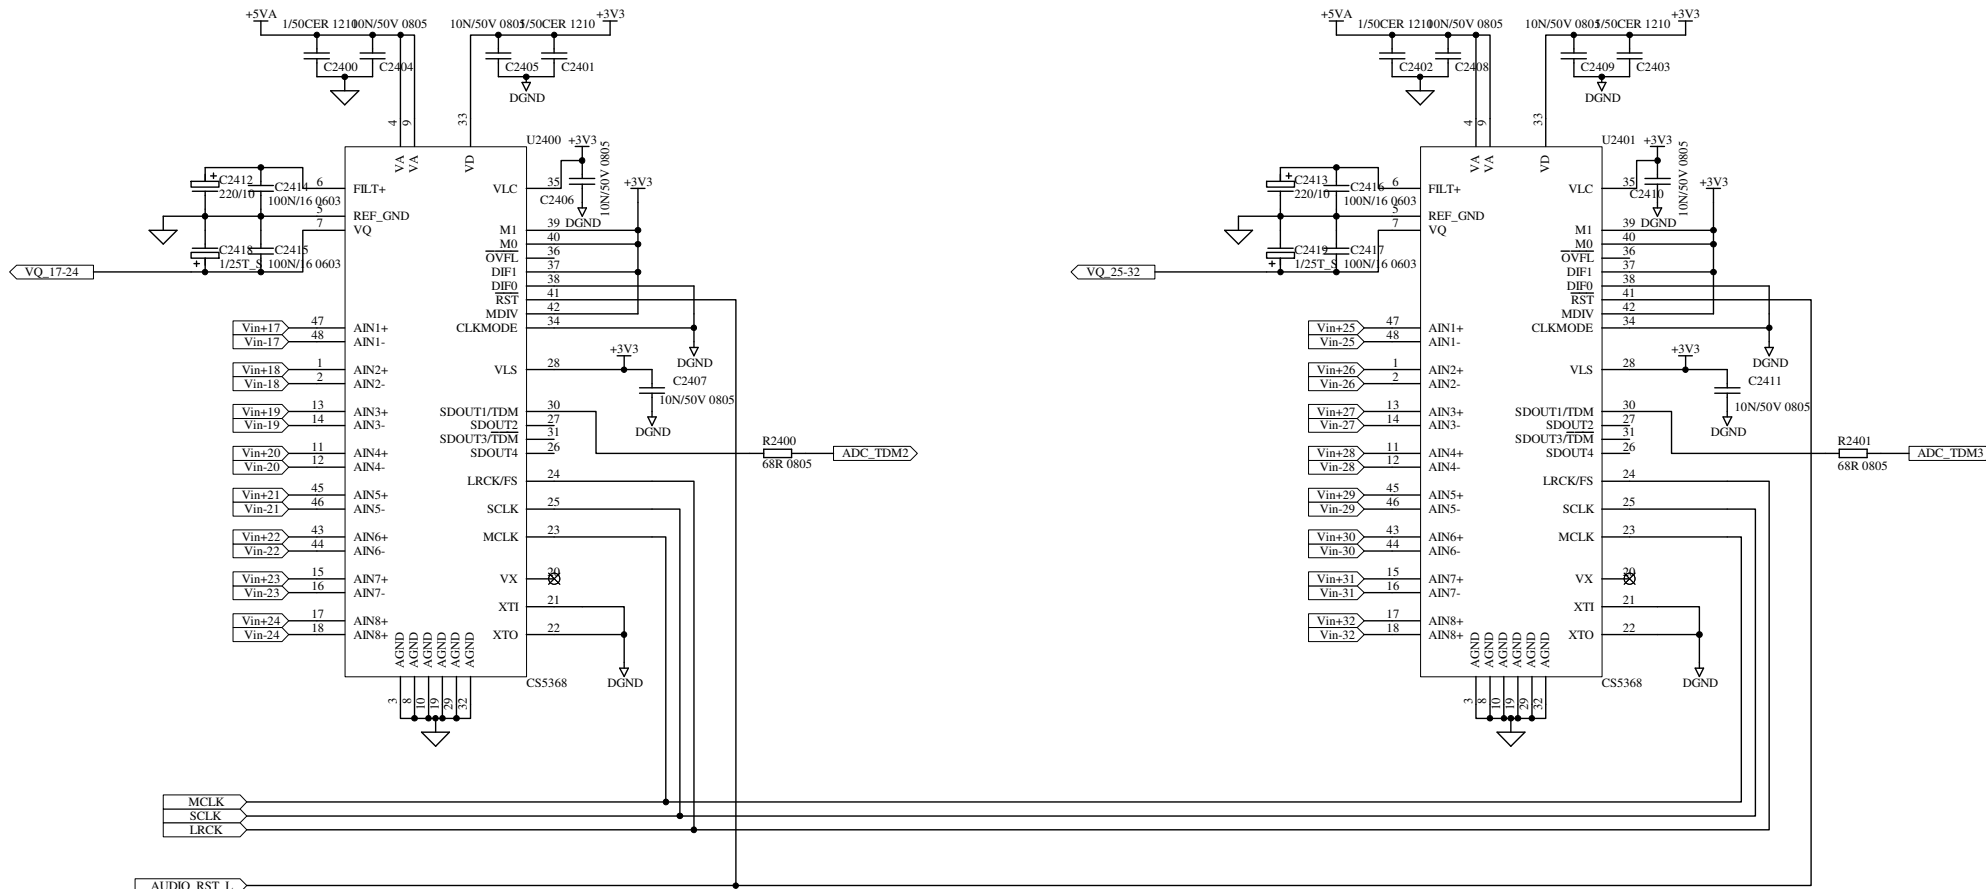

ALLEN&HEATH

Kernick Industrial Estate,
Penryn, Cornwall
England, TR10 9LU
Tel: +44 (0)1326 372070
Fax: +44 (0)1326 370153

ISSUE	BY	DATE	CHK BY
A	GWR	30/03/09	XXX
B	AAT	28/06/10	XXX
1	GWR	10/08/10	XXX
2	AAT	28/09/10	XXX
3	AAT	11/10/10	XXX

FILE: C7615_3P009 ADC17-32.Sch

* All parts to be RoHS Compliant

PRINTED: 15:42:33 22-Oct-2010

TITLE: **GS-R24 FIREWIRE AUDIO**

PAGE: ADC (CH 17-32)

DRG No: **C7615** ISSUE: 3 SHEET: 9 OF 25

A B C D E F G H