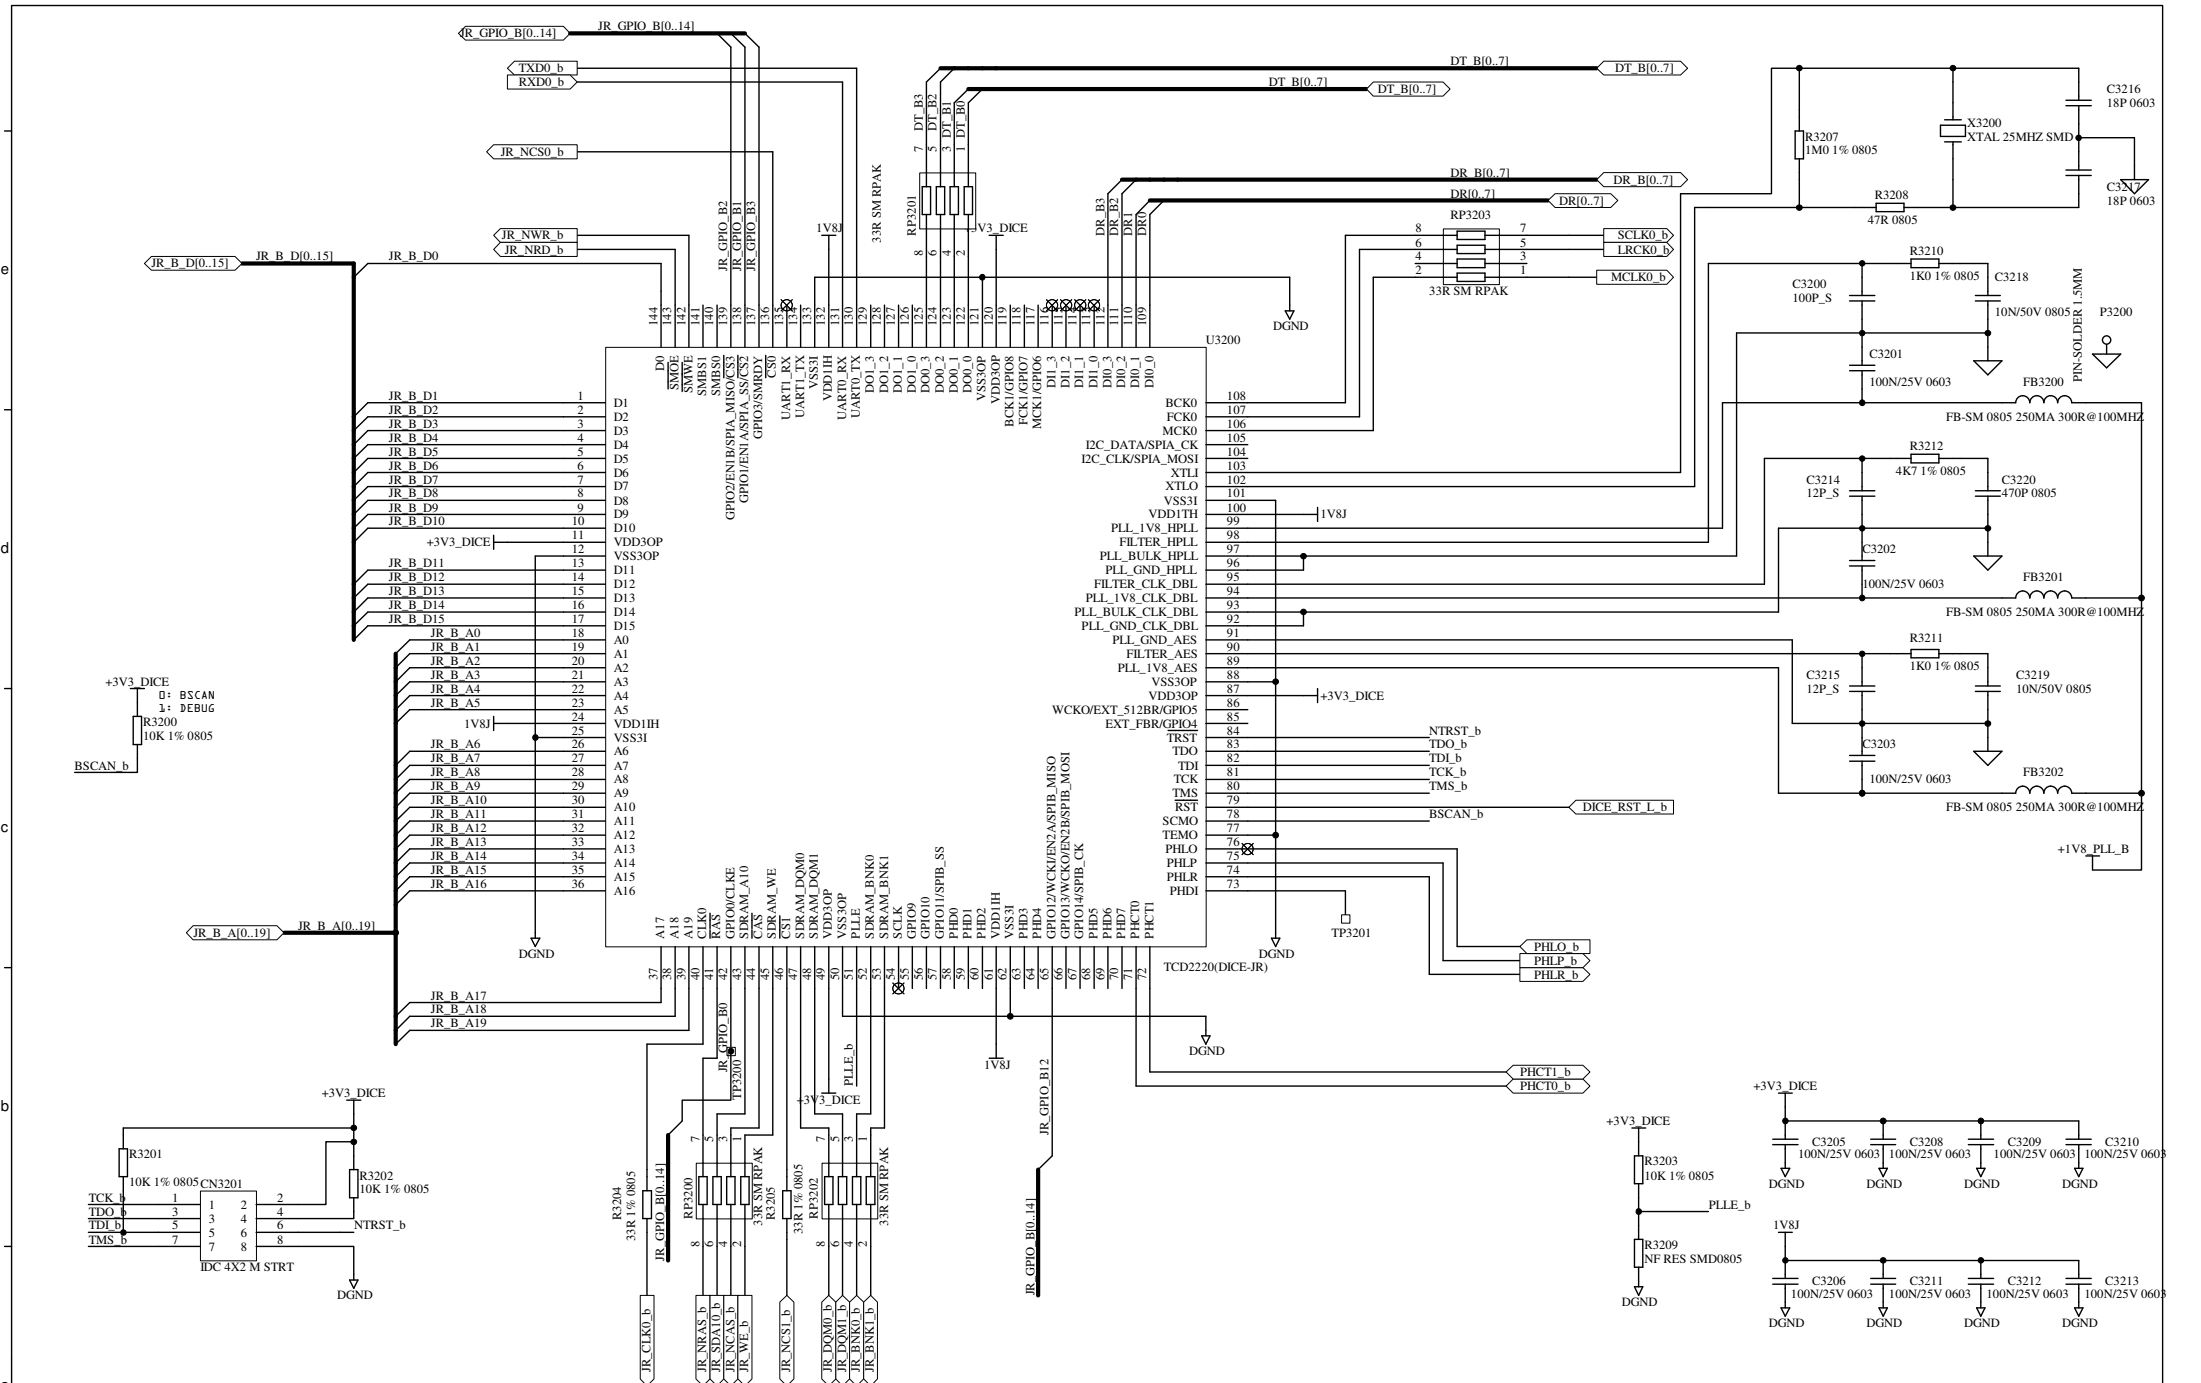

ALLEN&HEATH
Kernick Industrial Estate,
Penryn, Cornwall
England, TR10 9LU
Tel: +44 (0)1326 372070
Fax: +44 (0)1326 370153

ISSUE	BY	DATE	CHK BY
A	GWR	30/03/09	XXX
B	AAT	28/06/10	XXX
1	GWR	10/08/10	XXX
2	AAT	28/09/10	XXX
3	AAT	11/10/10	XXX

FILE: C7615_3P103 DICE_JR.sch

* All parts to be RoHS Compliant *

PRINTED: 15:42:35 22-Oct-2010

TITLE: **GS-R24 FIREWIRE AUDIO**
PAGE: DICE_JR
DRG No: C7615 ISSUE: 3 SHEET: 22 of 25