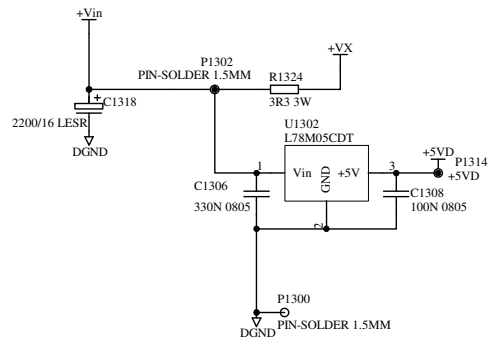

ALLEN&HEATH

Kernick Industrial Estate,
Penryn, Cornwall
England. TR10 9LU
Tel: +44 (0)1326 372070
Fax: +44 (0)1326 370153

ISSUE	BY	DATE	CHK BY
A	GWR	30/03/09	XXX
B	AAT	28/06/10	XXX
1	GWR	10/08/10	XXX
2	AAT	28/09/10	XXX
3	AAT	11/10/10	XXX

FILE: C7615_3P201 POWER.Sch

* All parts to be RoHS Compliant

PRINTED: 15:42:35 22-Oct-2010

TITLE: GS-R24 FIREWIRE AUDIO

PAGE: POWER

DRG No: C7615 ISSUE: 3 SHEET: 25 of 25