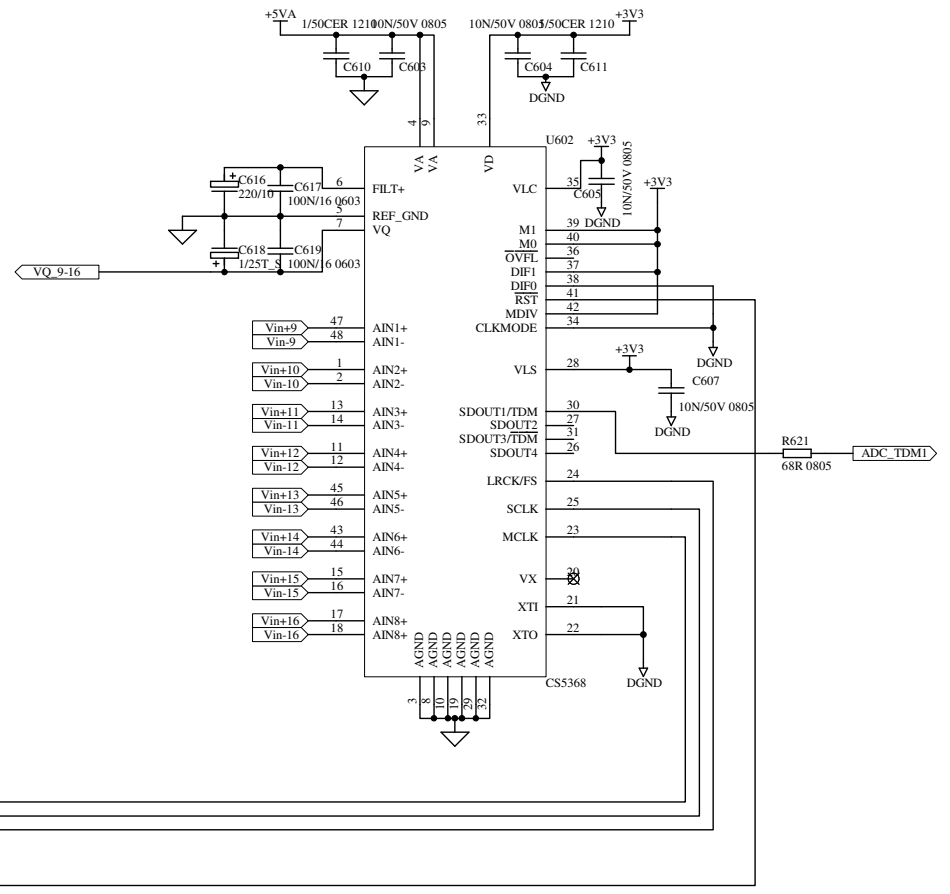

ALLEN&HEATH

Kernick Industrial Estate,
Penryn, Cornwall
England, TR10 9LU
Tel: +44 (0)1326 372070
Fax: +44 (0)1326 370153

ISSUE	BY	DATE	CHK BY
A	GWR	30/03/09	XXX
B	AAT	28/06/10	XXX
1	GWR	10/08/10	XXX
2	AAT	28/09/10	XXX
3	AAT	11/10/10	XXX

FILE: C7615_3P008 ADC1-16.Sch

* All parts to be RoHS Compliant *

PRINTED: 15:42:33 22-Oct-2010

TITLE: GS-R24 FIREWIRE AUDIO

PAGE: ADC (CH 1-16)

DRG No: C7615 ISSUE: 3 SHEET: 8 OF 25