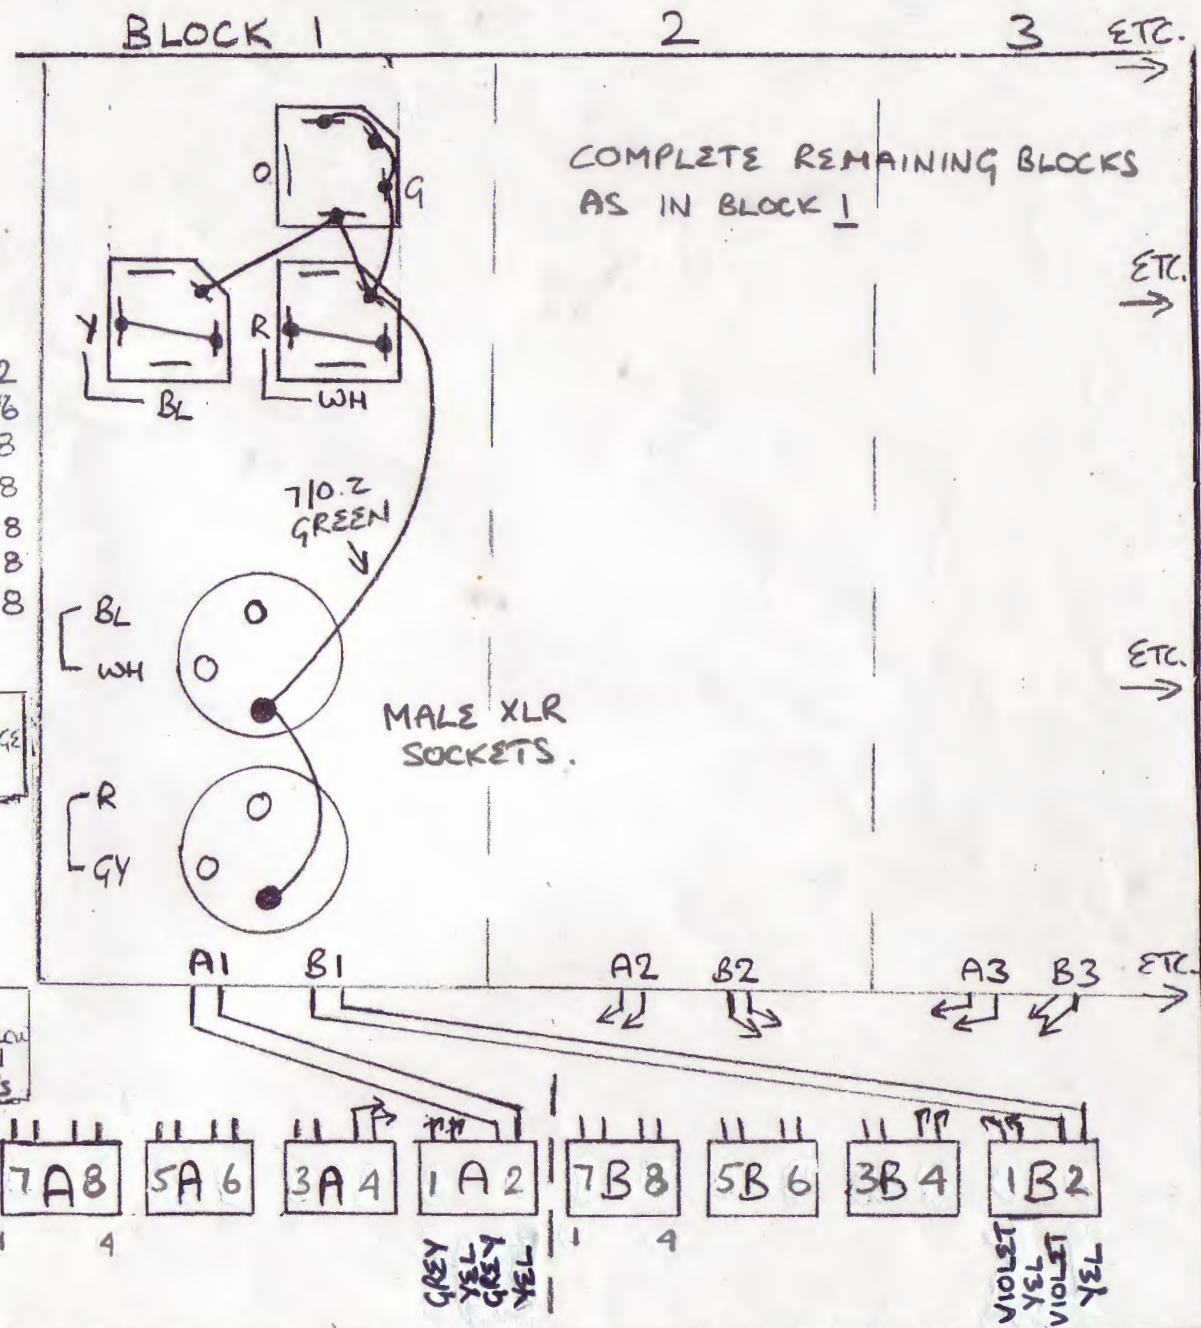

SHORT IDC

GREEN LINE - WIRES IN

LONG IDC WIRES IN

GREEN LINE

NB. THE HARNESSES WITH THE 2 LONGER LENGTHS OF GREY/YELLOW TO BE USED IN POSITIONS 7 & 8 RESPECTIVELY.

COMPLETE REMAINING BLOCKS AS IN BLOCK 1

ETC. →

DRAWING No.

Issue

TITLE

SABER M300 BACK PANEL ZX300-116

DRG No.