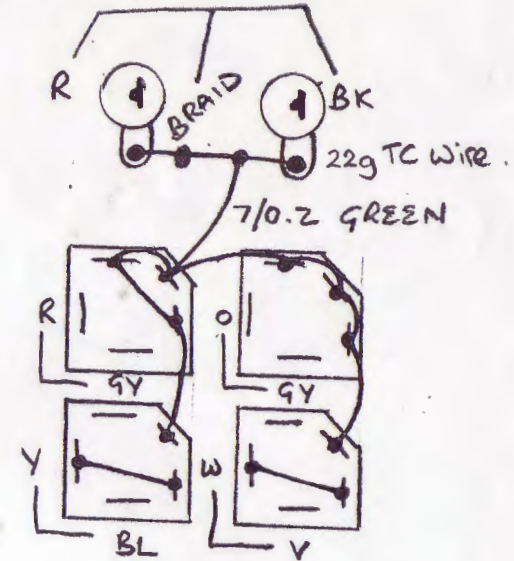

M306 C/PANEL MK II

SLEEVING - 10m Black P.V.C. - AH0311 - 30cm x 4

WIRES 7/0.2

		QTY
RED/GREY	- 42 cm	x 4
YELLOW/BLUE	- 41 cm	x 4
VIOLET/WHITE	- 41 cm	x 4
BLUE/WHITE	- 37 cm	x 4
GREY/WHITE	- 37 cm	x 4
YELLOW/GREY	- 70 cm	x 2
YELLOW/VIOLET	- 70 cm	x 2
ORANGE/GREY	- 42 cm	x 4
SCREENED WIRE	- 50 cm	x 4

NB.
PATCHBAY VERSIONS OMIT INSERTS
AND ASSOC. WIRES

NB.
ODD POSITIONS USE HARNESSSES WITH YELLOW/VIOLET WIRES IN.

AHB

ALLEN & HEATH BARNELL LTD.
PROFESSIONAL AUDIO EQUIPMENT
MANUFACTURERS

DESIGN DEPT 80 SHIP STREET, BRIMPTON RHAMPSALL GLOS G12 7JH TEL 01273 21920
FACTORY KERRICK INDUSTRIAL EST, PENRYN CORNWALL PL 33261 TEL 01326 72070

DRAWING No.

18046

TITLE

SABER M306 BACK PANEL

2X300-058

DRG No.