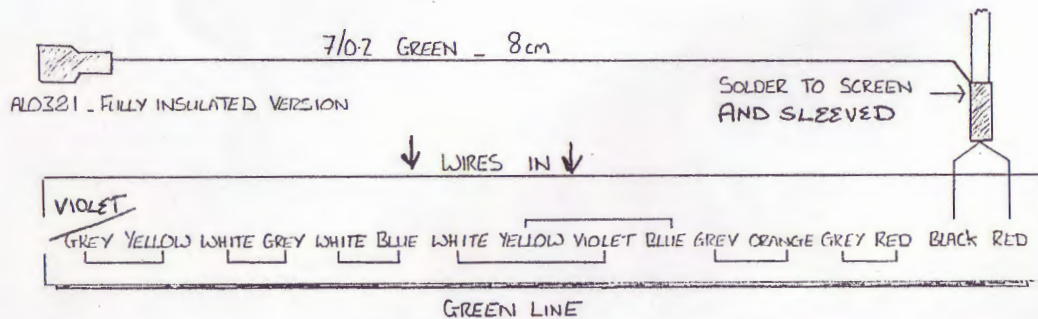

M306 C/PANEL MK II

SLEEVING - 10m Black P.V.C. - AH0311 - 30cm x 4

WIRES 7/0.2

		QTY
RED/GREY	- 42 cm	x 4
YELLOW/BLUE	- 41 cm	x 4
VIOLET/WHITE	- 41 cm	x 4
BLUE/WHITE	- 37 cm	x 4
GREY/WHITE	- 37 cm	x 4
YELLOW/GREY	- 70 cm	x 2
YELLOW/VIOLET	- 70 cm	x 2
ORANGE/GREY	- 42 cm	x 4
SCREENED WIRE	- 50 cm	x 4

DRAWING No.

18046

TITLE

SABER M306 BACK PANEL

2X300-058

DRG No.