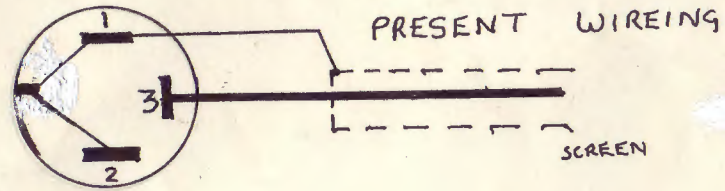

SD12-2 WIREING MOD TO REDUCE HUM.

TO BE DONE TO
RIGHT AND LEFT
OUTPUT SOCKETS
ONLY

Allen and Heath Limited.

Pembroke House, Campsbourne Road.
London. N8, 7BR. Tel: 01-340-3291.

HUM MOD SD12-2

Phillips

7.1.79