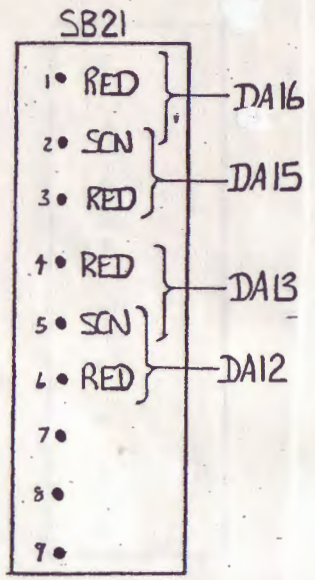

AHB

PATCHBAY-16 TRACK - CONFIGURATION

CD201-84

AHB SYNCON B-16 TRACK PATCHBAY — LHS

(RED MARKINGS ON JIG)