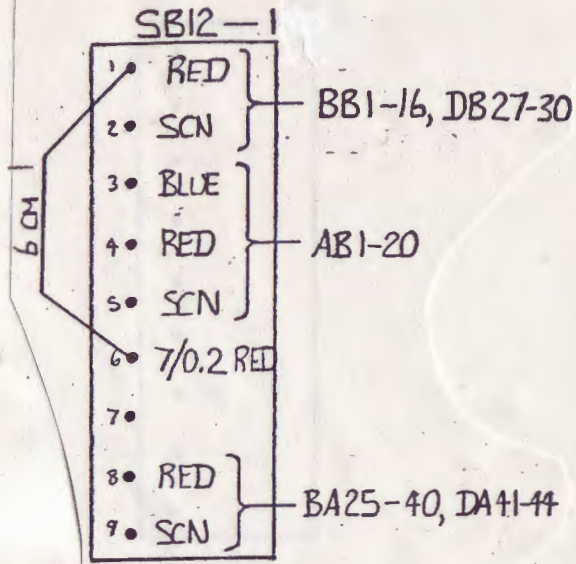

AHB

PATCHBAY-16 TRACK - CONFIGURATION

CD201-84

AHB SYNCON B-16 TRACK PATCHBAY — LHS

(RED MARKINGS ON JIG)