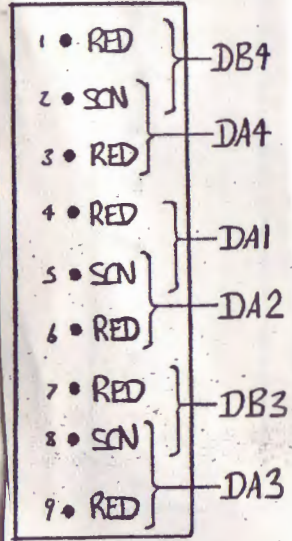

AHB

PATCHBAY-16 TRACK - CONFIGURATION

CD201-84

AHB SYNCON B-16 TRACK PATCHBAY — LHS

(RED MARKINGS ON JIG)