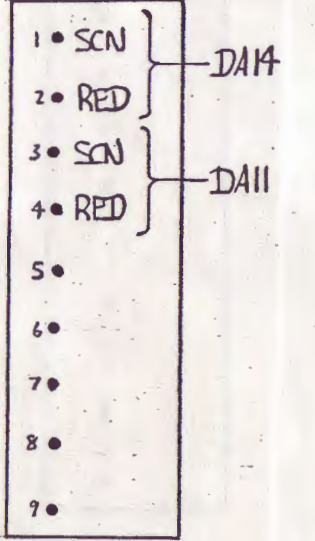

AHB

PATCHBAY-16 TRACK - CONFIGURATION

CD201-84

AHB SYNCON B-16 TRACK PATCHBAY — LHS

(RED MARKINGS ON JIG)