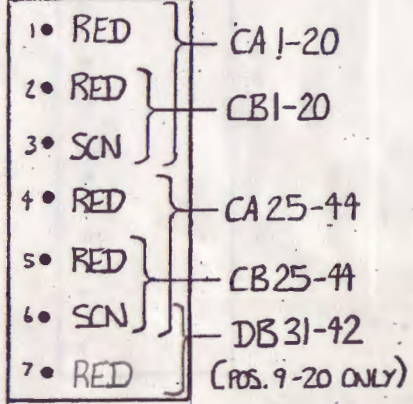

AHB

PATCHBAY-16 TRACK - CONFIGURATION

CD201-84

AHB SYNCON B-16 TRACK PATCHBAY — LHS

(RED MARKINGS ON JIG)