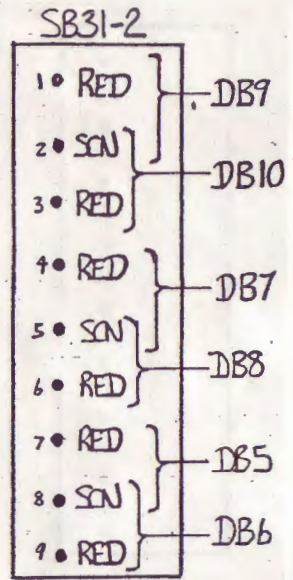

AHB

PATCHBAY-16 TRACK - CONFIGURATION

CD201-84

AHB SYNCON B-16 TRACK PATCHBAY — LHS

(RED MARKINGS ON JIG)