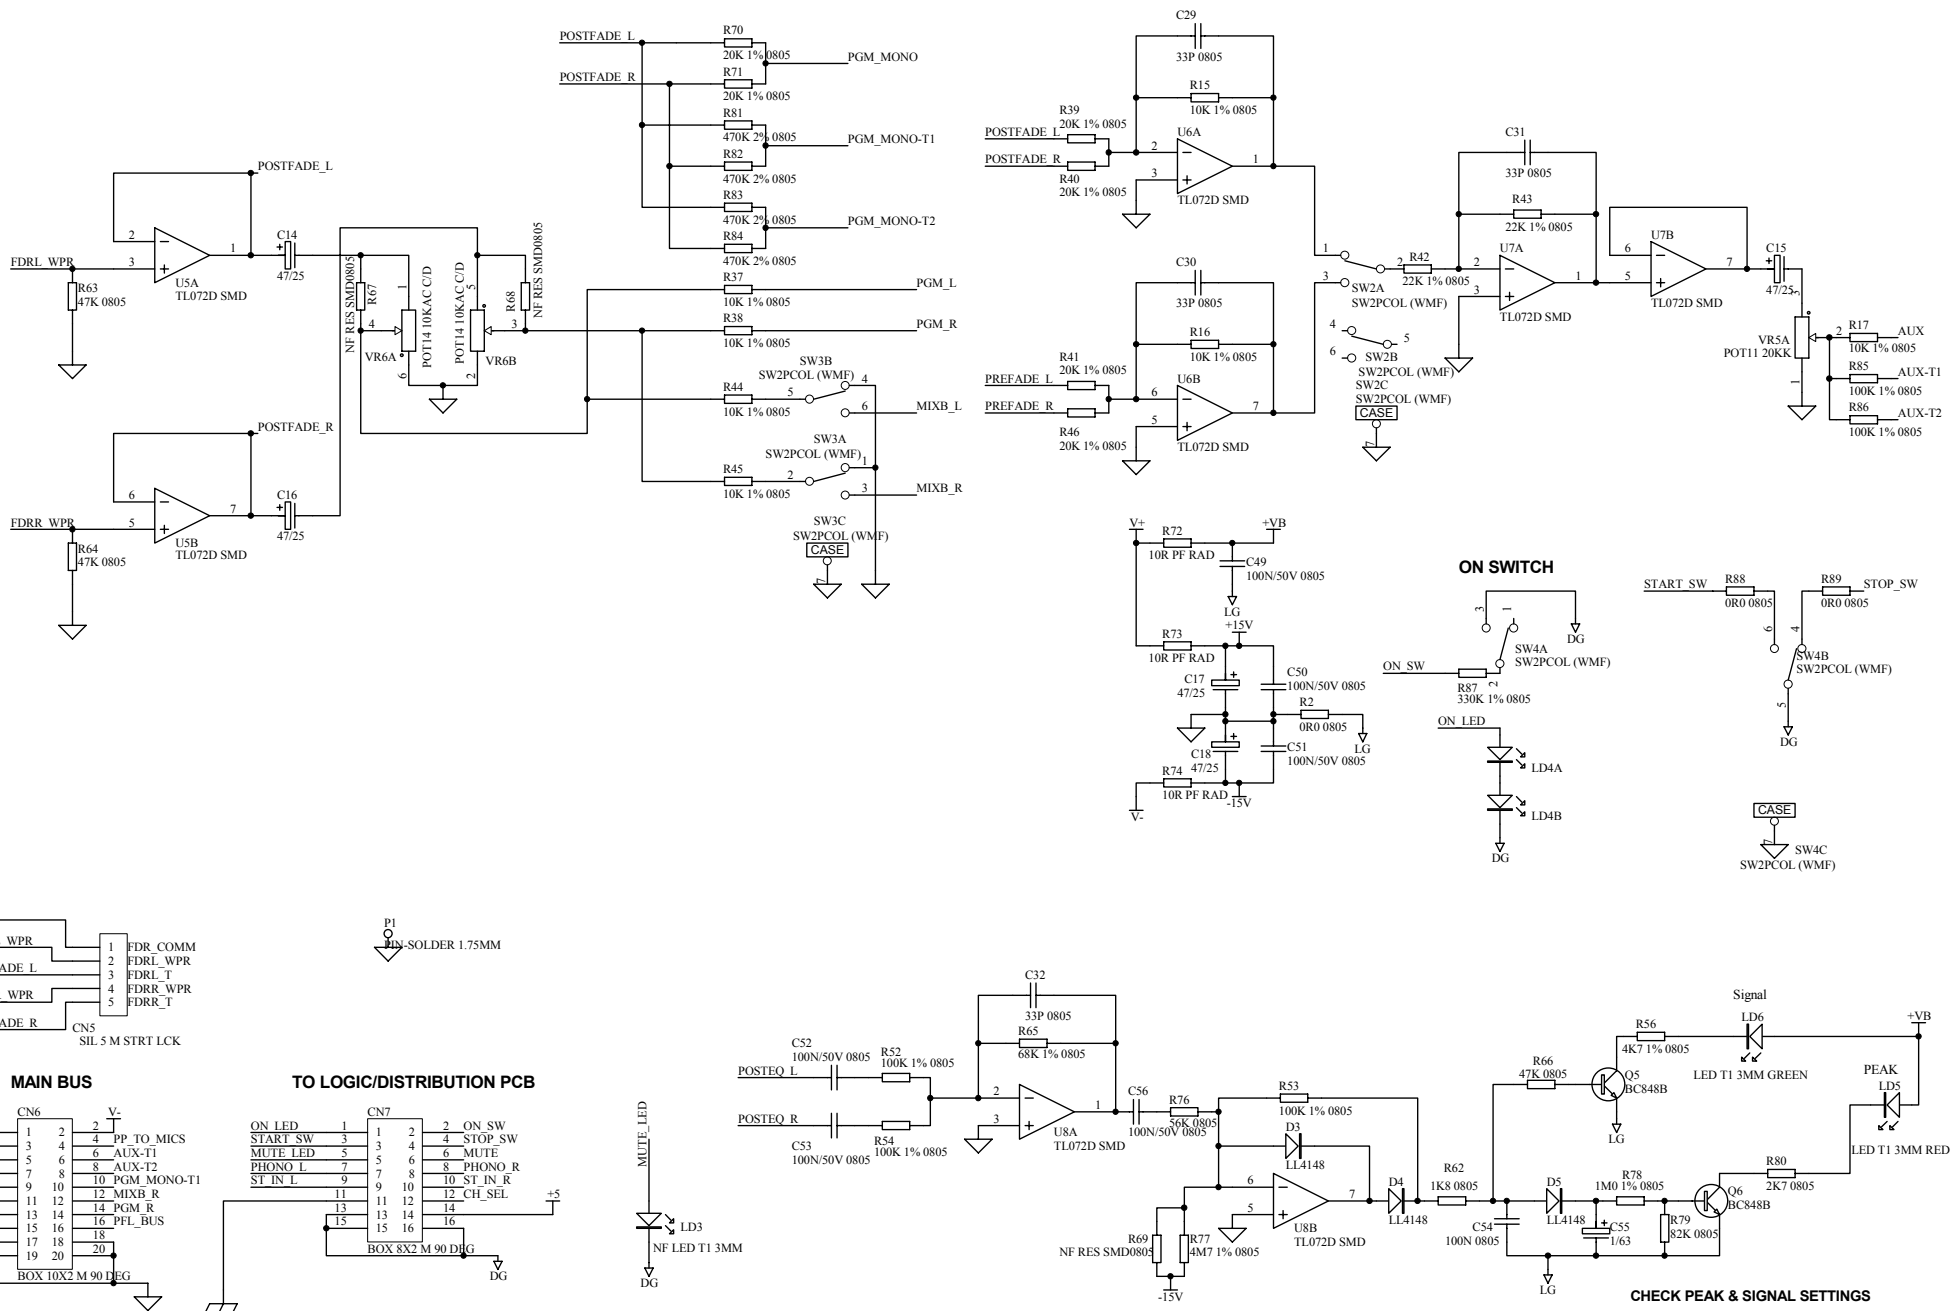

ALLEN&HEATH
Kernick Industrial Estate,
Penryn, Cornwall,
England. TR10 9LU
Tel: +44 (0)1326 372070
Fax: +44 (0)1326 370153

ISSUE	BY	DATE	CHK BY
A 1	NB NB	09/09/08 22/12/08	

FILE: C7454_1P2.Sch

* All parts to be RoHS Compliant *

PRINTED: 12:02:20 20-Jan-2009

TITLE: ZED B14 STEREO INPUT
PAGE:
DRG No: C7454 ISSUE: 1 SHEET: 2 OF 2