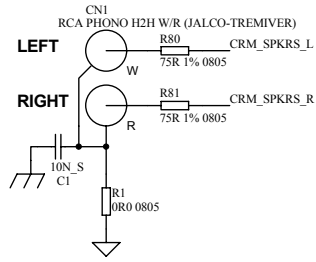

CRM SPKRS

ST7 INPUT

ALLEN&HEATH
Kernick Industrial Estate,
Penryn, Cornwall,
England. TR10 9LU
Tel: +44 (0)1326 372070
Fax: +44 (0)1326 370153

ISSUE	BY	DATE	CHK BY
A 1	NB	11/09/08 22/12/08	

FILE: C7455_1P1.Sch

* All parts to be RoHS Compliant *

PRINTED: 12:05:55 20-Jan-2009

TITLE: **ZED B14 STEREO/USB**

PAGE:

DRG No: **C7455** ISSUE: 1 SHEET: 1 OF 2