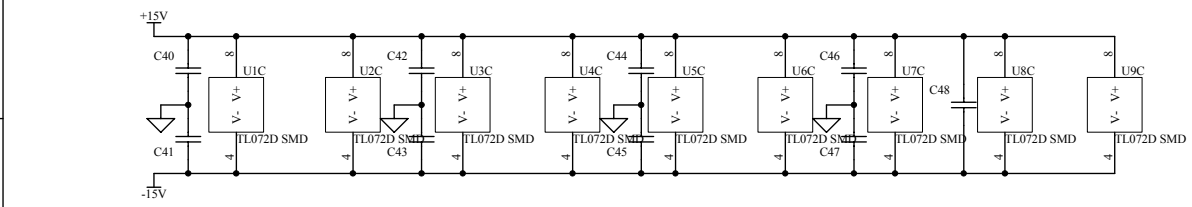

ST7 INPUT

ALLEN&HEATH
Kernick Industrial Estate,
Penryn, Cornwall,
England. TR10 9LU
Tel: +44 (0)1326 372070
Fax: +44 (0)1326 370153

ISSUE	BY	DATE	CHK BY
A 1	NB	11/09/08 22/12/08	

FILE: C7455_1P1.Sch

* All parts to be RoHS Compliant *

PRINTED: 12:05:55 20-Jan-2009

TITLE: **ZED B14 STEREO/USB**

PAGE:

DRG No: **C7455** ISSUE: 1 SHEET: 1 OF 2