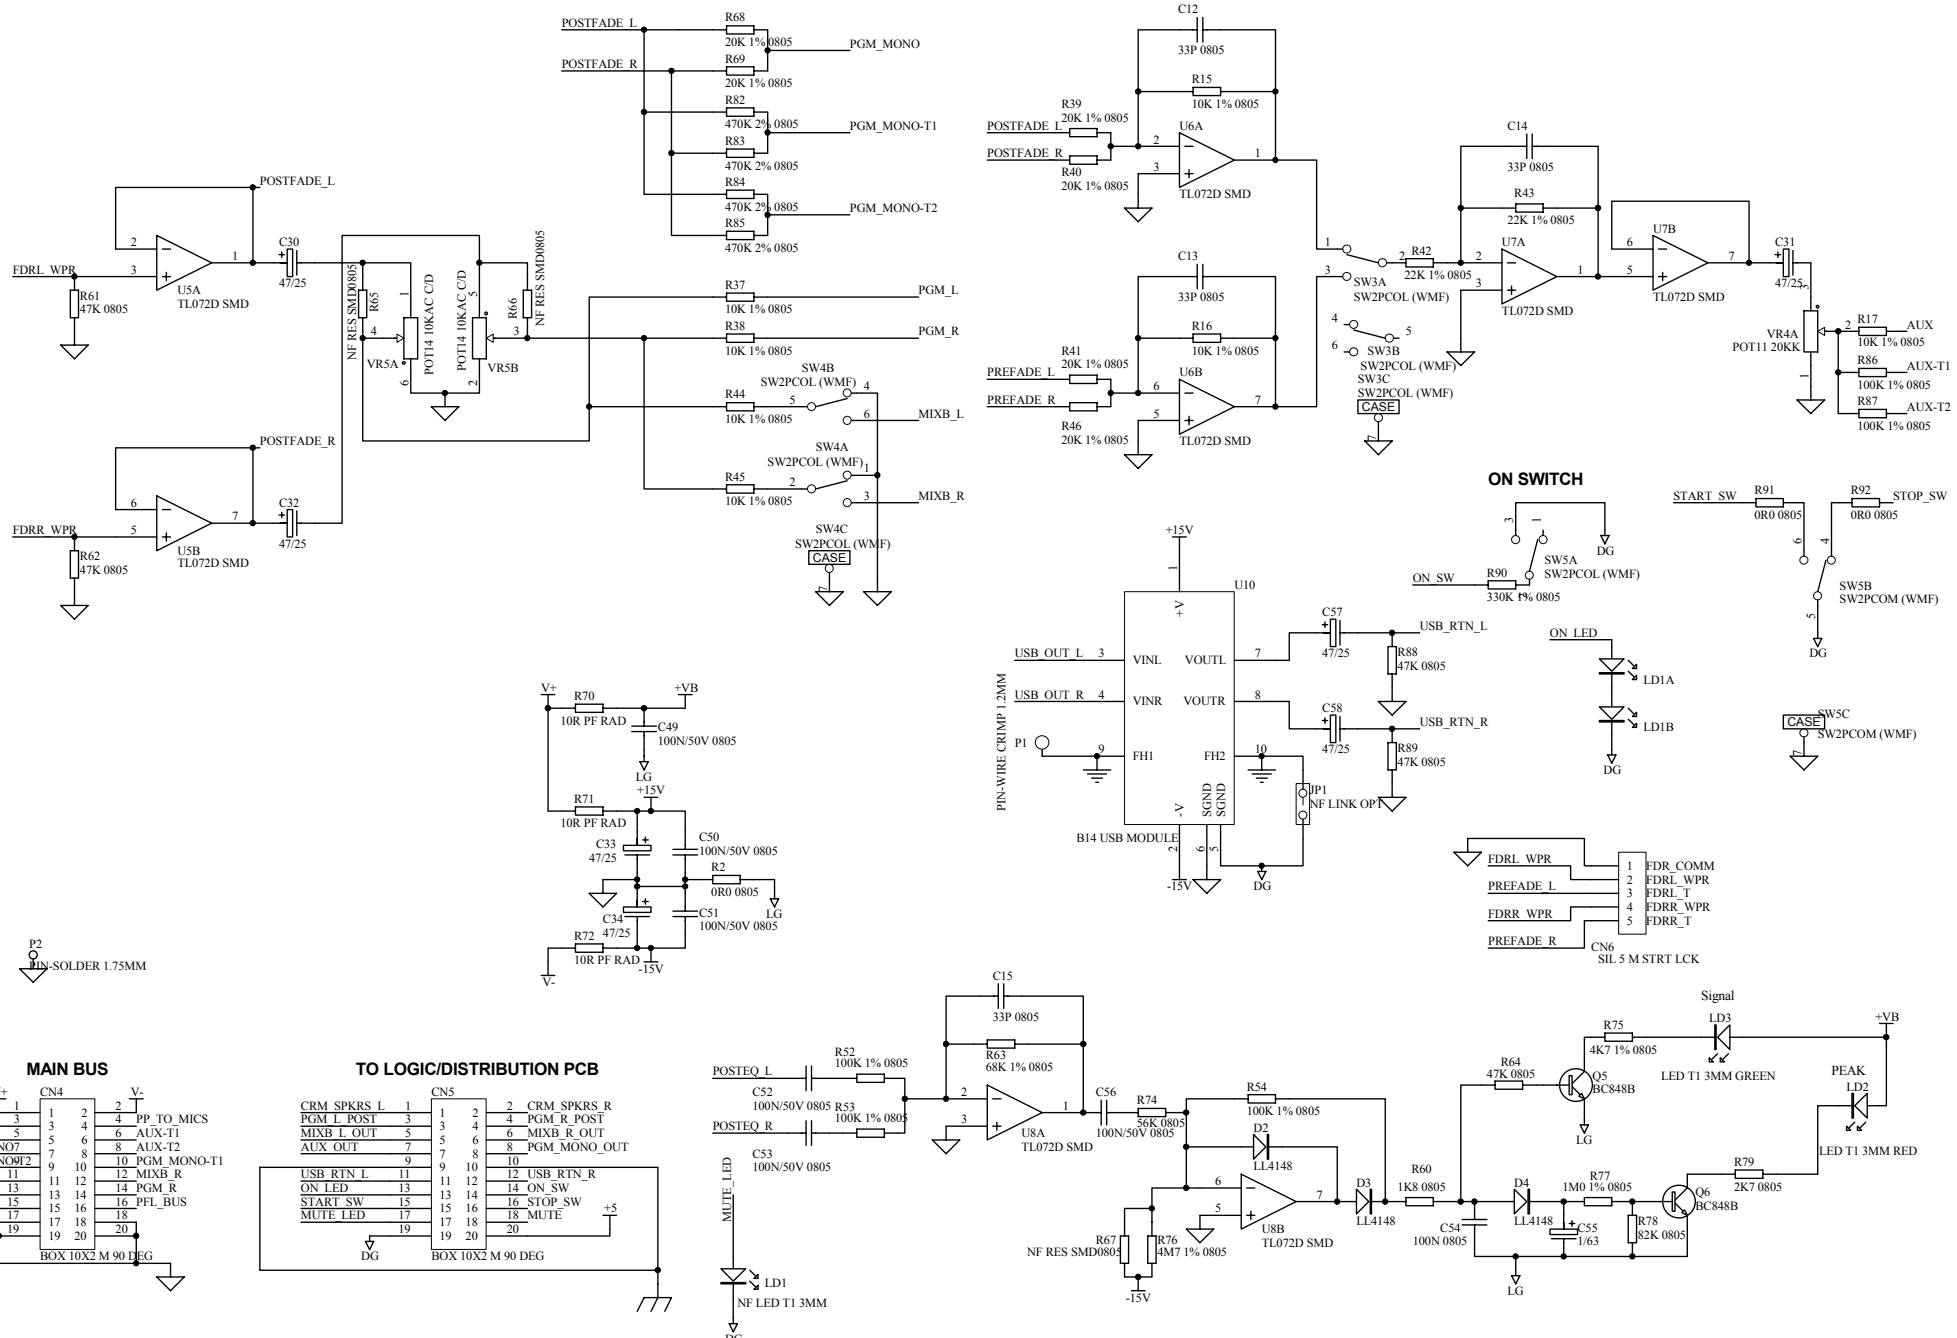

C7455\_1P1  
C7455\_1P1.Sch

C7455\_1P2  
C7455\_1P2.Sch

- AI1      ATE1      FID1      FIDP1
- HOLE-AI   HOLE-ATE   FIDUCIAL   FIDUCIAL
- AI2      ATE2      FID2      FIDP2
- SLOT-AI   HOLE-ATE   FIDUCIAL   FIDUCIAL
- ATE3      FID3      FIDP3
- HOLE-ATE   FIDUCIAL   FIDUCIAL

FILE: C7455\_1P1.Sch

\* All parts to be RoHS Compliant \*

PRINTED: 12:05:55 20-Jan-2009

TITLE: **ZED B14 STEREO/USB**

PAGE:

DRG No: **C7455** ISSUE: 1 SHEET: 1 OF 2

**ALLEN&HEATH**  
 Kernick Industrial Estate,  
 Penryn, Cornwall,  
 England. TR10 9LU  
 Tel: +44 (0)1326 372070  
 Fax: +44 (0)1326 370153

ISSUE	BY	DATE	CHK BY
A 1	NB NB	11/09/08 22/12/08	

FILE: C7455\_1P2.Sch

\* All parts to be RoHS Compliant \*

PRINTED: 12:05:56 20-Jan-2009

TITLE: ZED B14 STEREO/USB  
 PAGE:  
 DRG No: C7455 ISSUE: 1 SHEET: 2 OF 2