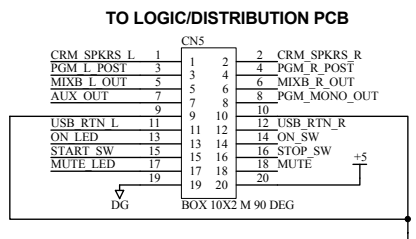

FILE: C7455\_1P1.Sch

\* All parts to be RoHS Compliant \*

PRINTED: 12:05:55 20-Jan-2009

TITLE: **ZED B14 STEREO/USB**

PAGE:

DRG No: **C7455** ISSUE: 1 SHEET: 1 OF 2

**ALLEN&HEATH**  
 Kernick Industrial Estate,  
 Penryn, Cornwall,  
 England. TR10 9LU  
 Tel: +44 (0)1326 372070  
 Fax: +44 (0)1326 370153