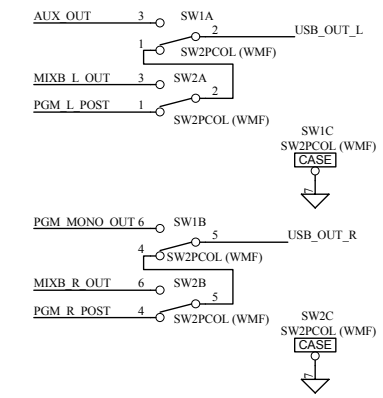

ST7 INPUT

ALLEN&HEATH
Kernick Industrial Estate,
Penryn, Cornwall,
England. TR10 9LU
Tel: +44 (0)1326 372070
Fax: +44 (0)1326 370153

ISSUE	BY	DATE	CHK BY
A 1	NB	11/09/08 22/12/08	

FILE: C7455_1P1.Sch

* All parts to be RoHS Compliant *

PRINTED: 12:05:55 20-Jan-2009

TITLE: **ZED B14 STEREO/USB**

PAGE:

DRG No: **C7455** ISSUE: 1 SHEET: 1 OF 2