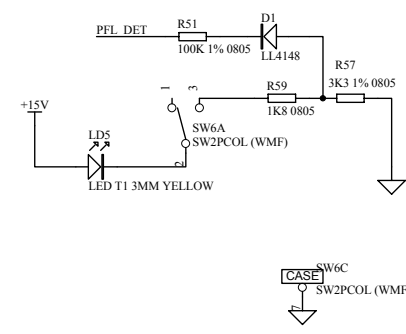

ST7 INPUT

ALLEN&HEATH
Kernick Industrial Estate,
Penryn, Cornwall,
England. TR10 9LU
Tel: +44 (0)1326 372070
Fax: +44 (0)1326 370153

ISSUE	BY	DATE	CHK BY
A 1	NB	11/09/08 22/12/08	

FILE: C7455_1P1.Sch

* All parts to be RoHS Compliant *

PRINTED: 12:05:55 20-Jan-2009

TITLE: **ZED B14 STEREO/USB**

PAGE:

DRG No: **C7455** ISSUE: 1 SHEET: 1 OF 2