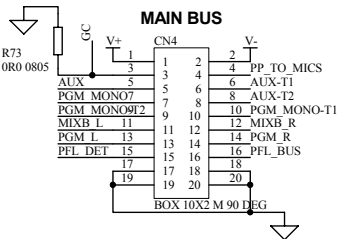

FILE: C7455\_1P1.Sch

\* All parts to be RoHS Compliant \*

PRINTED: 12:05:55 20-Jan-2009

TITLE: **ZED B14 STEREO/USB**

PAGE:

DRG No: **C7455** ISSUE: 1 SHEET: 1 OF 2

**ALLEN&HEATH**  
 Kernick Industrial Estate,  
 Penryn, Cornwall,  
 England. TR10 9LU  
 Tel: +44 (0)1326 372070  
 Fax: +44 (0)1326 370153