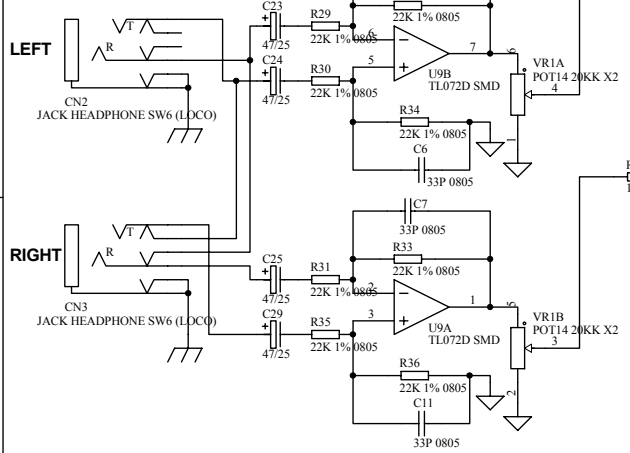

ST7 INPUT

ALLEN&HEATH
Kernick Industrial Estate,
Penryn, Cornwall,
England. TR10 9LU
Tel: +44 (0)1326 372070
Fax: +44 (0)1326 370153

ISSUE	BY	DATE	CHK BY
A 1	NB	11/09/08 22/12/08	

FILE: C7455_1P1.Sch

* All parts to be RoHS Compliant *

PRINTED: 12:05:55 20-Jan-2009

TITLE: **ZED B14 STEREO/USB**

PAGE:

DRG No: **C7455** ISSUE: 1 SHEET: 1 OF 2