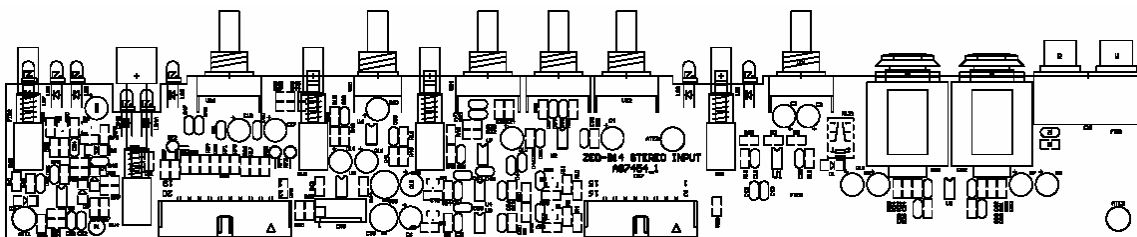

Stereo 003-902