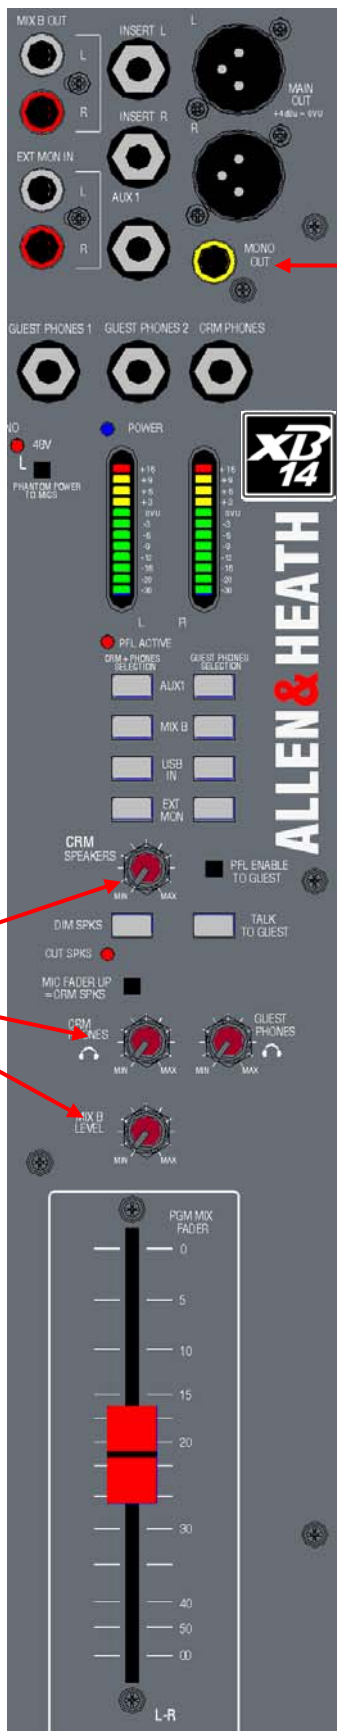

UK parts must be ordered through an appointed A&H dealer or service centre. A list of UK service centres can be viewed at http://www.allen-heath.com/UK/service_centres.asp

PARTS IDENTIFICATION

How to order parts

EXTERIOR PARTS

Side moulding
AA6741L AL6741R

Jack
AL6893

Burgundy
AJ6949

Blue
AJ2075A

Black
AJ6106A

Large white
AJ7545

Grey
AJ6278

EQ HF LF
AI8004

Aux
AI8003

Pan
AI8008

Telco fader
003-940

XLR female i/p
AL2412

XLR male o/p
AL7505

Grey rect
AJ7179

Grey square
AJ7210

Grey round
AJ3955

Yellow
AJ8080

Mono out
AL4895

CRM speakers
CRM phones
MIX B level
AI8007

Guest phones
AI8007

Master fader
003-941

Burgundy
AJ6950

INTERIOR PARTS