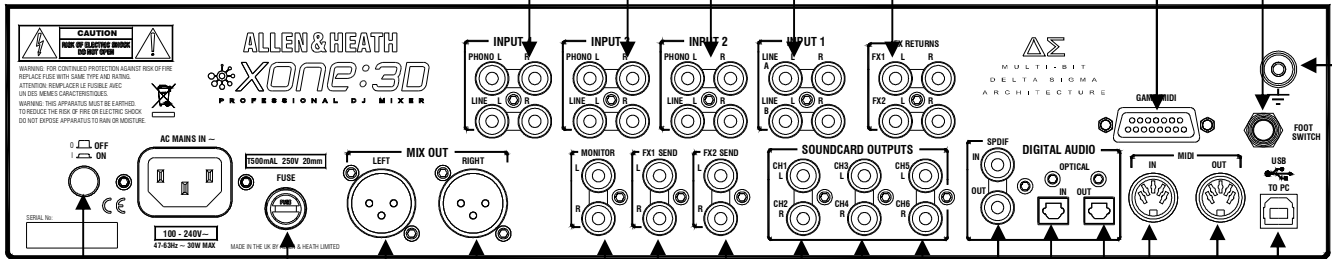

RCA PHONO PLUG SHORTING-  
Pt No. AL4396

TERMINAL POST-PT No  
AL8106

D TYPE CONNECTOR-  
Pt No. AL6351

QUAD RCA SOCKET-Pt No. AL497  
SCREW-Pt No. AB2771

JACK SOCKET-  
Pt No. AL0328

SWITCH CAP-Pt  
No AJ2887

XLR MALE SKT-Pt No. AL241 I  
SCREW-Pt No. AB2810

FUSE 20mm 500 mA-  
Pt No. AL3534

RCA DUAL VERTICAL SOCKET-  
Pt No. AL3753  
SCREW -Pt No. AB2771

PHONO DUAL  
SOCKET-Pt No.  
AL0566

OPTICAL IN SOCKET-  
Pt No. AE6096  
OPTICAL OUT SOCKET-  
Pt No. AE5899