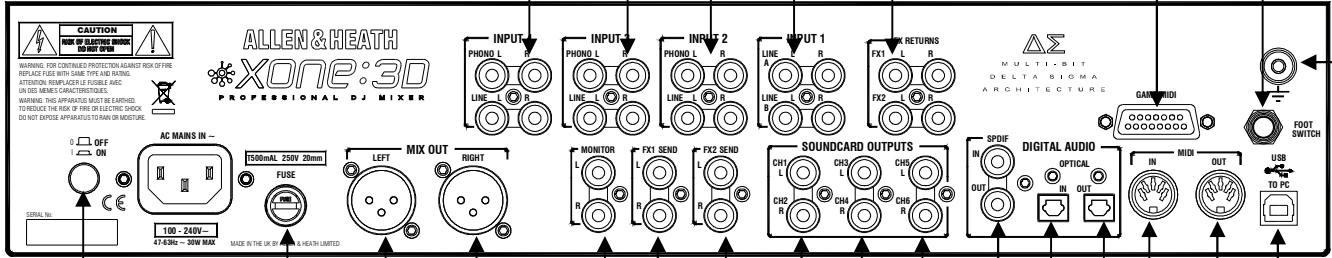

RCA PHONO PLUG SHORTING-
Pt No. AL4396

TERMINAL POST-PT No
AL8106

D TYPE CONNECTOR-
Pt No. AL6351

QUAD RCA SOCKET-Pt No. AL497
SCREW-Pt No. AB2771

JACK SOCKET-
Pt No. AL0328

SWITCH CAP-Pt
No AJ2887

XLR MALE SKT-Pt No. AL241 I
SCREW-Pt No. AB2810

FUSE 20mm 500 mA-
Pt No. AL3534

RCA DUAL VERTICAL SOCKET-
Pt No. AL3753
SCREW -Pt No. AB2771

PHONO DUAL
SOCKET-Pt No.
AL0566

OPTICAL IN SOCKET-
Pt No. AE6096
OPTICAL OUT SOCKET-
Pt No. AE5899

USB SOCKET-
Pt No. AL6096