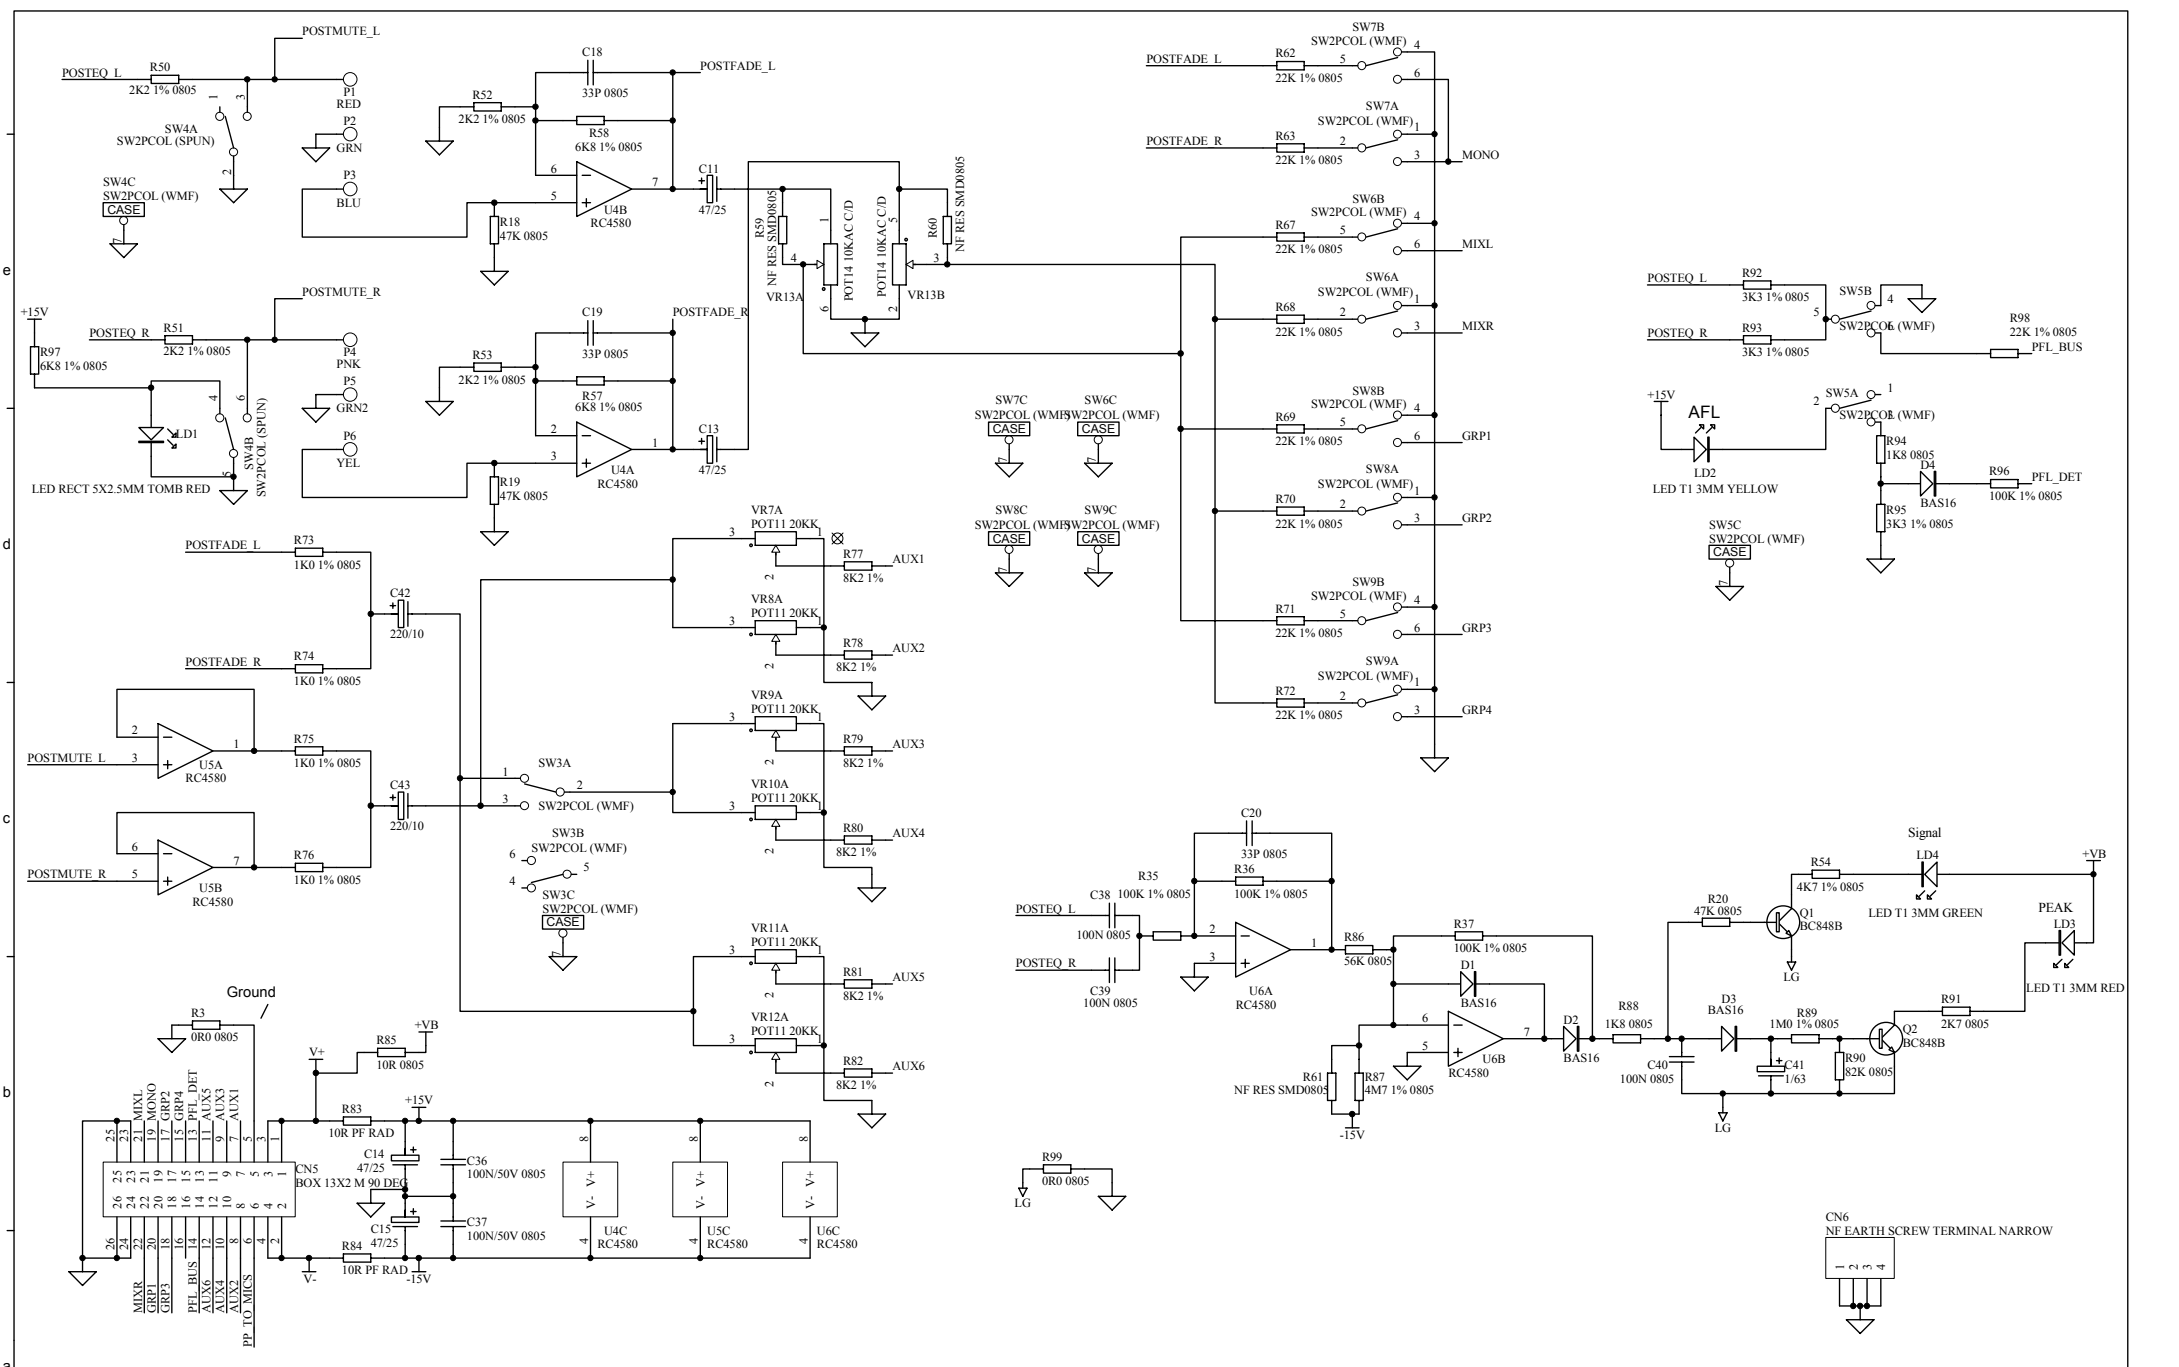

FILE: C7020\_3.Sch

\* All parts to be RoHS Compliant \*

PRINTED: 09:27:05 4-Jan-2008

TITLE: ZED 4 STEREO INPUT

PAGE:

DRG No: C7020 ISSUE: 3 SHEET: 0 OF 2

- VR1C POT14 20KK X2
- VR2C POT14 20KK X2
- VR3C POT14 20KB X2 C/D POT14 20KB X2 C/D POT14 20KB X2 C/D POT14 20KB X2 C/D
- VR4C
- VR5C
- VR6C

FILE: C7020\_3P1.Sch

\* All parts to be RoHS Compliant \*

TITLE: **ZED 4 STEREO INPUT**  
 PAGE:  
 DRG No: **C7020** ISSUE: **3** SHEET: **1 OF 2**

PRINTED: 09:27:06 4-Jan-2008

**ALLEN&HEATH**  
 Kernick Industrial Estate,  
 Penryn, Cornwall,  
 England. TR10 9LU  
 Tel: +44 (0)1326 372070  
 Fax: +44 (0)1326 370153

ISSUE	BY	DATE	CHK BY
A	MG	19/01/07	
B	AAT	27-06-07	
C	AAT	26-07-07	
1	AAT	11-09-07	
2	AAT	12-10-07	
3	AAT	19-10-07	

VR7B POT11 20KK BRKT	VR8B POT11 20KK BRKT	VR9B POT11 20KK BRKT	VR10B POT11 20KK BRKT	VR11B POT11 20KK BRKT	VR12B POT11 20KK BRKT	VR13C POT14 10KAC C/D BRKT
* All parts to be RoHS Compliant *						
FILE: C7020_3P2.Sch						
PRINTED: 09:27:06 4-Jan-2008						