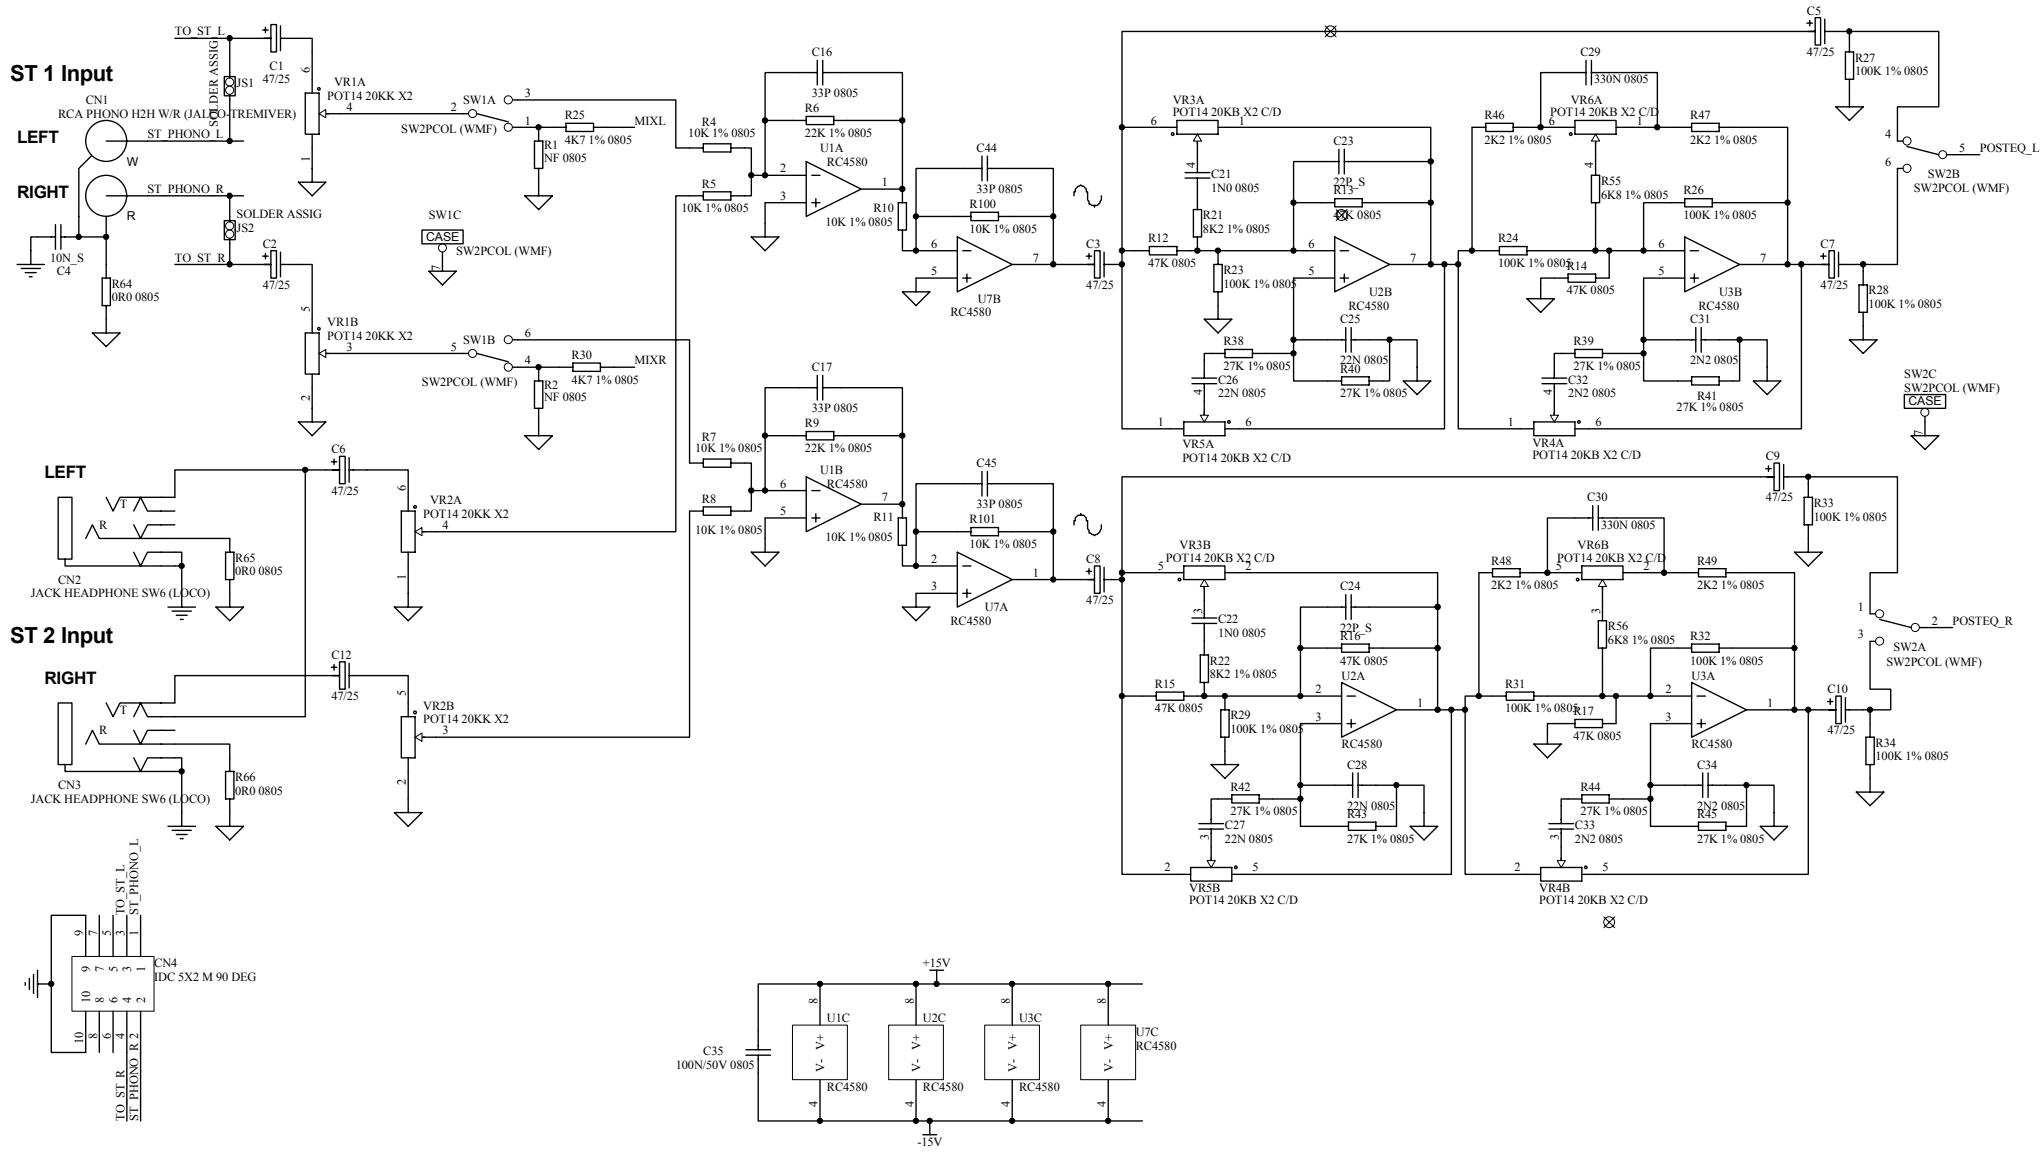

FILE: C7020\_3.Sch

\* All parts to be RoHS Compliant \*

PRINTED: 09:27:05 4-Jan-2008

TITLE: ZED 4 STEREO INPUT

PAGE:

DRG No: C7020 ISSUE: 3 SHEET: 0 OF 2

- VR1C POT14 20KK X2
- VR2C POT14 20KK X2
- VR3C POT14 20KB X2 C/D POT14 20KB X2 C/D POT14 20KB X2 C/D POT14 20KB X2 C/D
- VR4C
- VR5C
- VR6C

FILE: C7020\_3P1.Sch

\* All parts to be RoHS Compliant \*

TITLE: **ZED 4 STEREO INPUT**  
 PAGE:  
 DRG No: **C7020** ISSUE: **3** SHEET: **1 OF 2**

PRINTED: 09:27:06 4-Jan-2008

**ALLEN&HEATH**  
 Kernick Industrial Estate,  
 Penryn, Cornwall,  
 England. TR10 9LU  
 Tel: +44 (0)1326 372070  
 Fax: +44 (0)1326 370153