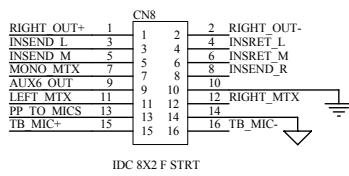

MASTER LEFT

MASTER RIGHT

MASTER MONO

MASTER OUT

ALLEN&HEATH

Kernick Industrial Estate,
Penryn, Cornwall,
England. TR10 9LU
Tel: +44 (0)1326 372070
Fax: +44 (0)1326 370153

| ISSUE | BY | DATE | CHK BY |
|-------|-----|----------|--------|
| A | AAT | 17-04-07 | |
| B | AAT | 03-07-07 | |
| 1 | AAT | 13-09-07 | |

FILE: C7026_1.Sch

* All parts to be RoHS Compliant *

PRINTED: 10:13:21 4-Jan-2008

TITLE: **ZED 4 DISTRIBUTION**

PAGE:

DRG No: **C7026** ISSUE: 1 SHEET: 1 of 1