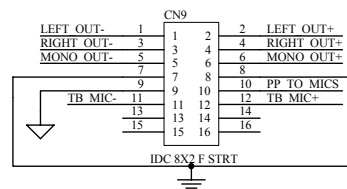

MASTER LEFT

MASTER RIGHT

MASTER MONO

MASTER OUT

ALLEN&HEATH

Kernick Industrial Estate,
Penryn, Cornwall,
England. TR10 9LU
Tel: +44 (0)1326 372070
Fax: +44 (0)1326 370153

| ISSUE | BY | DATE | CHK BY |
|-------|-----|----------|--------|
| A | AAT | 17-04-07 | |
| B | AAT | 03-07-07 | |
| 1 | AAT | 13-09-07 | |

FILE: C7026_1.Sch

* All parts to be RoHS Compliant *

PRINTED: 10:13:21 4-Jan-2008

TITLE: **ZED 4 DISTRIBUTION**

PAGE:

DRG No: **C7026** ISSUE: 1 SHEET: 1 of 1