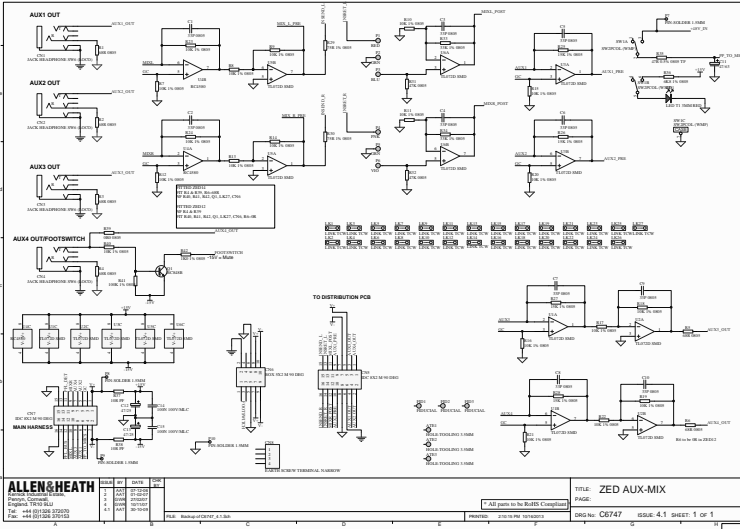

R35 change value. Improve 48V. See REC N 2925

FILE: ZED-AUX-MIX.DWG	DATE: 25/02/99	BY: PAUL	REVISION: 7
All parts to be Built Completely			
PRINTED:	25/02/99 10:24:34	TITLE:	ZED AUX-MIX
PAGE:		DRG No: C6747	
ISSUE: 4.1		SHEET: 1 of 1