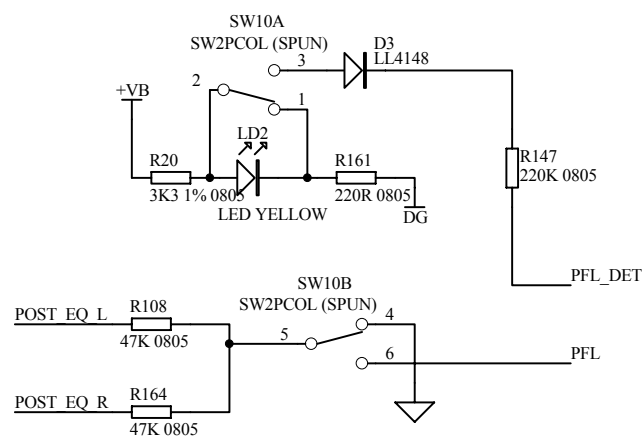

FILE: C5863\_1P2.Sch

TITLE: <b>GL2800 STEREO INPUT</b>
PAGE:
DRG No: <b>C5863</b> ISSUE: 1 SHEET: 2 OF 3

PRINTED: 11:06:07 29-Apr-2005

**ALLEN&HEATH**  
 Kernick Industrial Estate,  
 Penryn, Cornwall,  
 England. TR10 9LU  
 Tel: +44 (0)8707 556250  
 Fax: +44 (0)8707 556251

ISSUE	BY	DATE	CHK BY
A 1	MG MG	20-07-04 21/01/05	

TITLE: **GL2800 STEREO INPUT**  
 PAGE:  
 DRG No: C5863 ISSUE: 1 SHEET: 3 OF 3

FILE: C5863\_1P3.Sch PRINTED: 11:06:08 29-Apr-2005