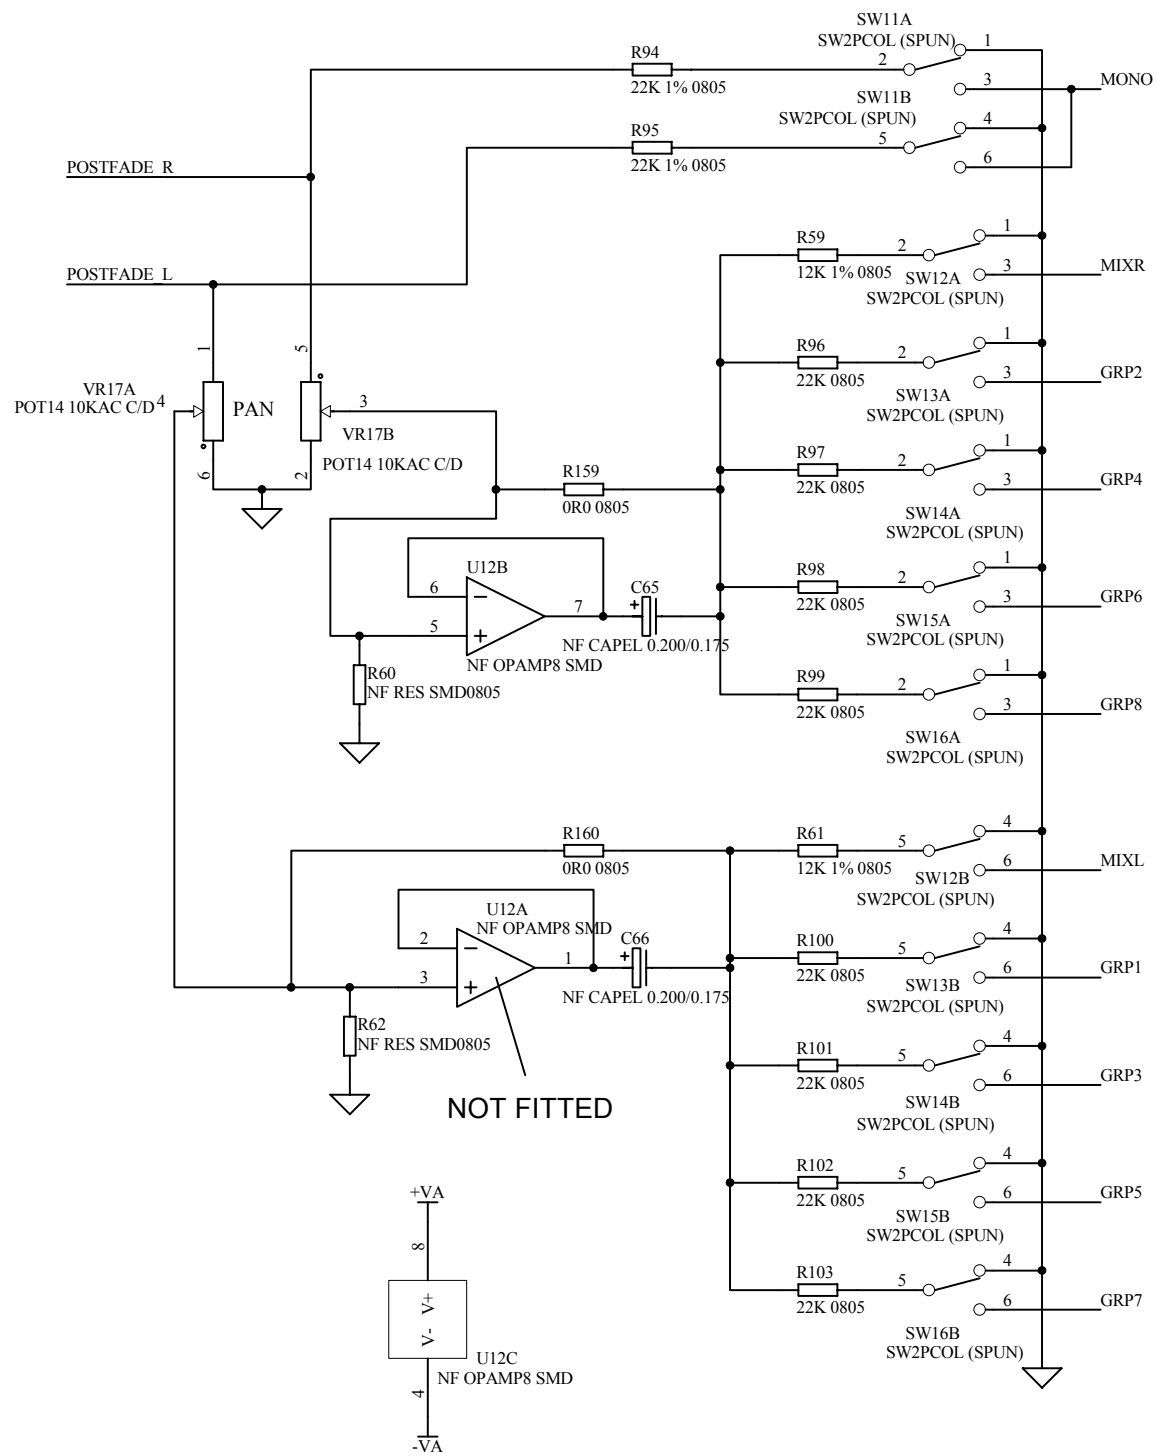

FILE: C5863\_1P2.Sch

TITLE: <b>GL2800 STEREO INPUT</b>
PAGE:
DRG No: <b>C5863</b> ISSUE: 1 SHEET: 2 OF 3

PRINTED: 11:06:07 29-Apr-2005

**ALLEN&HEATH**  
 Kernick Industrial Estate,  
 Penryn, Cornwall,  
 England. TR10 9LU  
 Tel: +44 (0)8707 556250  
 Fax: +44 (0)8707 556251