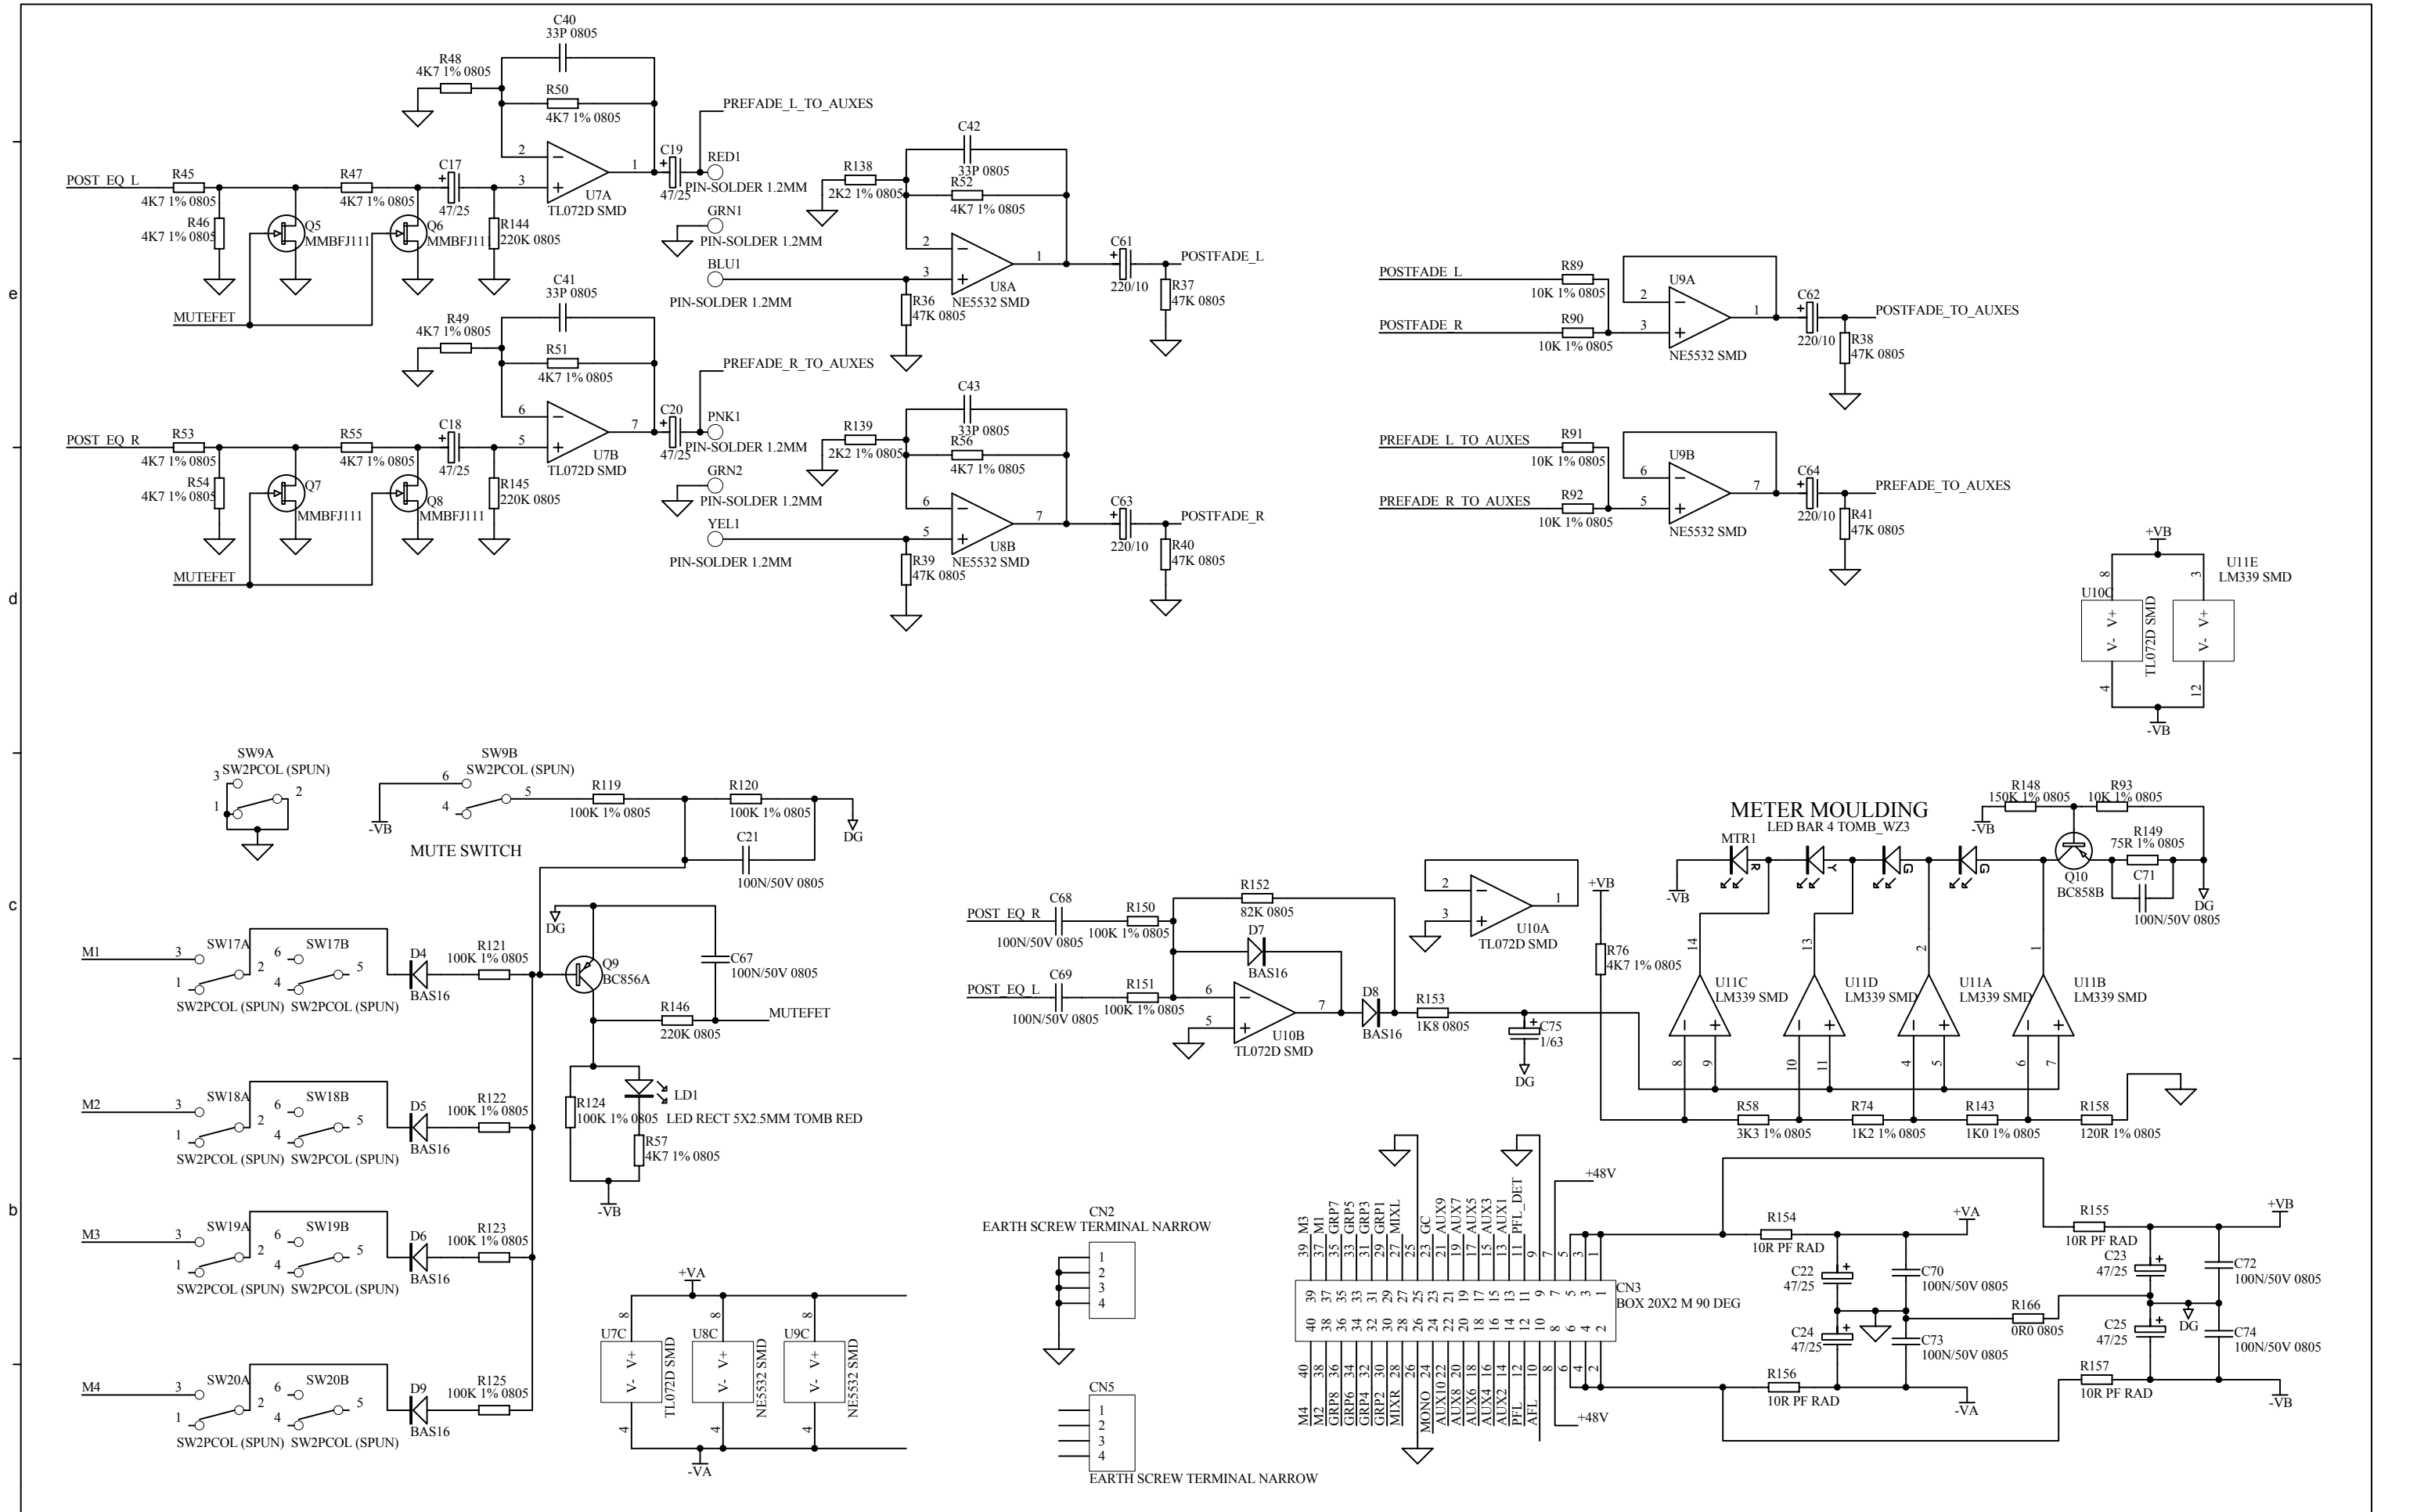

**ALLEN&HEATH**  
 Kernick Industrial Estate,  
 Penryn, Cornwall,  
 England. TR10 9LU  
 Tel: +44 (0)8707 556250  
 Fax: +44 (0)8707 556251

ISSUE	BY	DATE	CHK BY
A	MG	20-07-04	
1	MG	21/01/05	

FILE: C5863\_1P1.Sch  
 PRINTED: 11:06:07 29-Apr-2005  
 TITLE: **GL2800 STEREO INPUT**  
 PAGE:  
 DRG No: C5863 ISSUE: 1 SHEET: 1 OF 3

FILE: C5863\_1P2.Sch

TITLE: <b>GL2800 STEREO INPUT</b>
PAGE:
DRG No: <b>C5863</b> ISSUE: 1 SHEET: 2 OF 3

PRINTED: 11:06:07 29-Apr-2005

**ALLEN&HEATH**  
 Kernick Industrial Estate,  
 Penryn, Cornwall,  
 England. TR10 9LU  
 Tel: +44 (0)8707 556250  
 Fax: +44 (0)8707 556251

ISSUE	BY	DATE	CHK BY
A 1	MG MG	20-07-04 21/01/05	

TITLE: **GL2800 STEREO INPUT**  
 PAGE:  
 DRG No: C5863 ISSUE: 1 SHEET: 3 OF 3

FILE: C5863\_1P3.Sch PRINTED: 11:06:08 29-Apr-2005