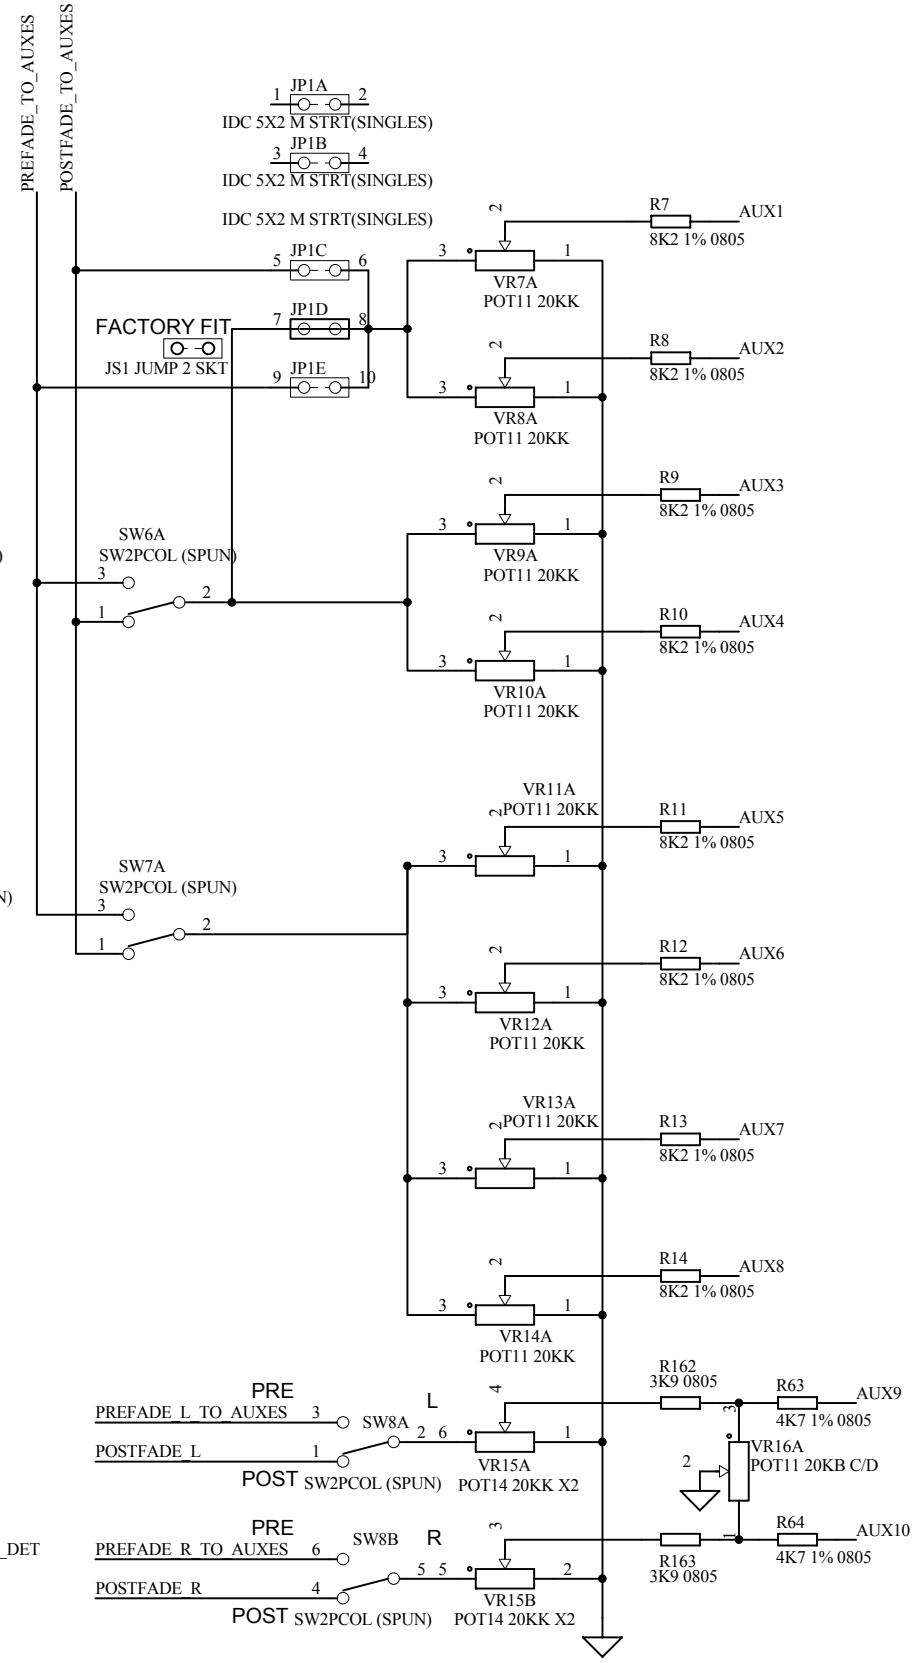

FILE: C5863\_1P2.Sch

TITLE: <b>GL2800 STEREO INPUT</b>
PAGE:
DRG No: <b>C5863</b> ISSUE: 1 SHEET: 2 OF 3

PRINTED: 11:06:07 29-Apr-2005

**ALLEN&HEATH**  
 Kernick Industrial Estate,  
 Penryn, Cornwall,  
 England. TR10 9LU  
 Tel: +44 (0)8707 556250  
 Fax: +44 (0)8707 556251

ISSUE	BY	DATE	CHK BY
A 1	MG MG	20-07-04 21/01/05	

TITLE: **GL2800 STEREO INPUT**  
 PAGE:  
 DRG No: C5863 ISSUE: 1 SHEET: 3 OF 3

FILE: C5863\_1P3.Sch PRINTED: 11:06:08 29-Apr-2005