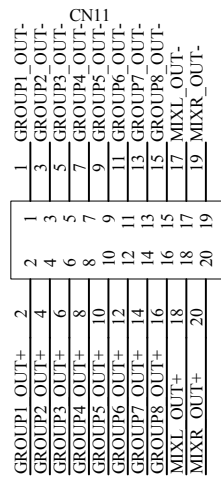

BOX 10X2 M STRT

ALLEN&HEATH

Kernick Industrial Estate,
Penryn, Cornwall,
England. TR10 9LU
Tel: +44 (0)8707 556250
Fax: +44 (0)8707 556251

ISSUE	BY	DATE	CHK BY
A	AAT	01-11-04	XXX
1	MG	02/02/05	XXX

FILE: C5873_1.Sch

PRINTED: 14:00:38 29-Apr-2005

TITLE: GL2800 MASTER OUT CONN

PAGE:

DRG No: C5873 ISSUE: 1 SHEET: 1 OF 1

003-373 iss.1

GL2800 MASTER OUT CONN
AG5873_1
UL 94V-0