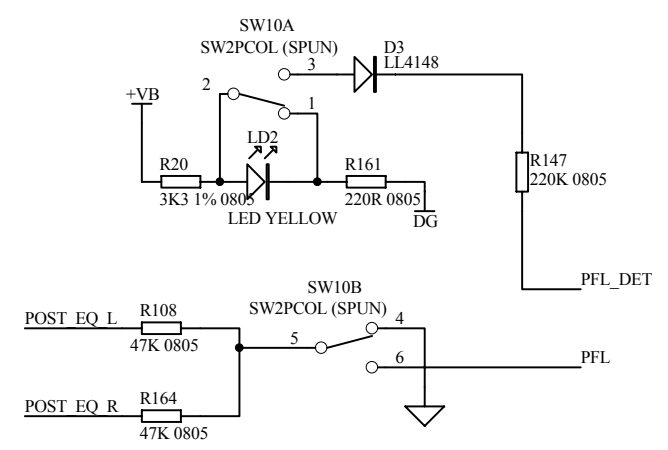

ALLEN&HEATH
Kernick Industrial Estate,
Penryn, Cornwall,
England. TR10 9LU
Tel: +44 (0)8707 556250
Fax: +44 (0)8707 556251

ISSUE	BY	DATE	CHK BY
A	MG	20-07-04	
1	MG	21/01/05	

TITLE: **GL3800 STEREO INPUT**
PAGE:
DRG No: C5863 ISSUE: 1 SHEET: 3 OF 3