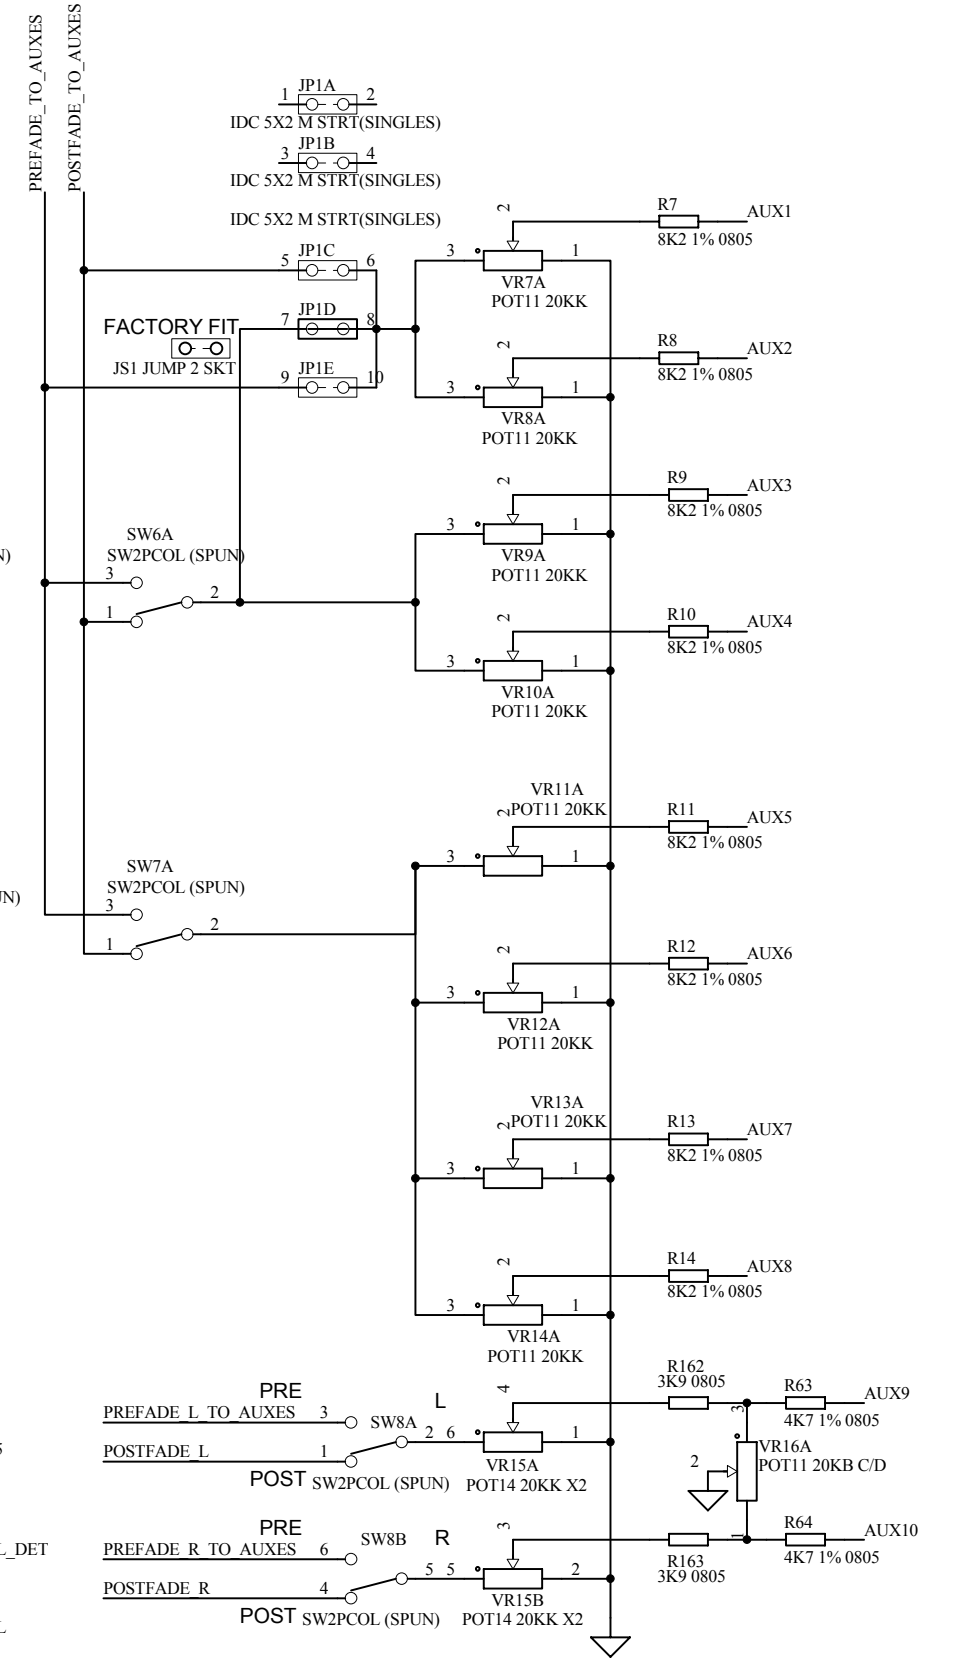

ALLEN&HEATH
Kernick Industrial Estate,
Penryn, Cornwall,
England. TR10 9LU
Tel: +44 (0)8707 556250
Fax: +44 (0)8707 556251

ISSUE	BY	DATE	CHK BY
A	MG	20-07-04	
1	MG	21/01/05	

TITLE: **GL3800 STEREO INPUT**
PAGE:
DRG No: C5863 ISSUE: 1 SHEET: 3 OF 3