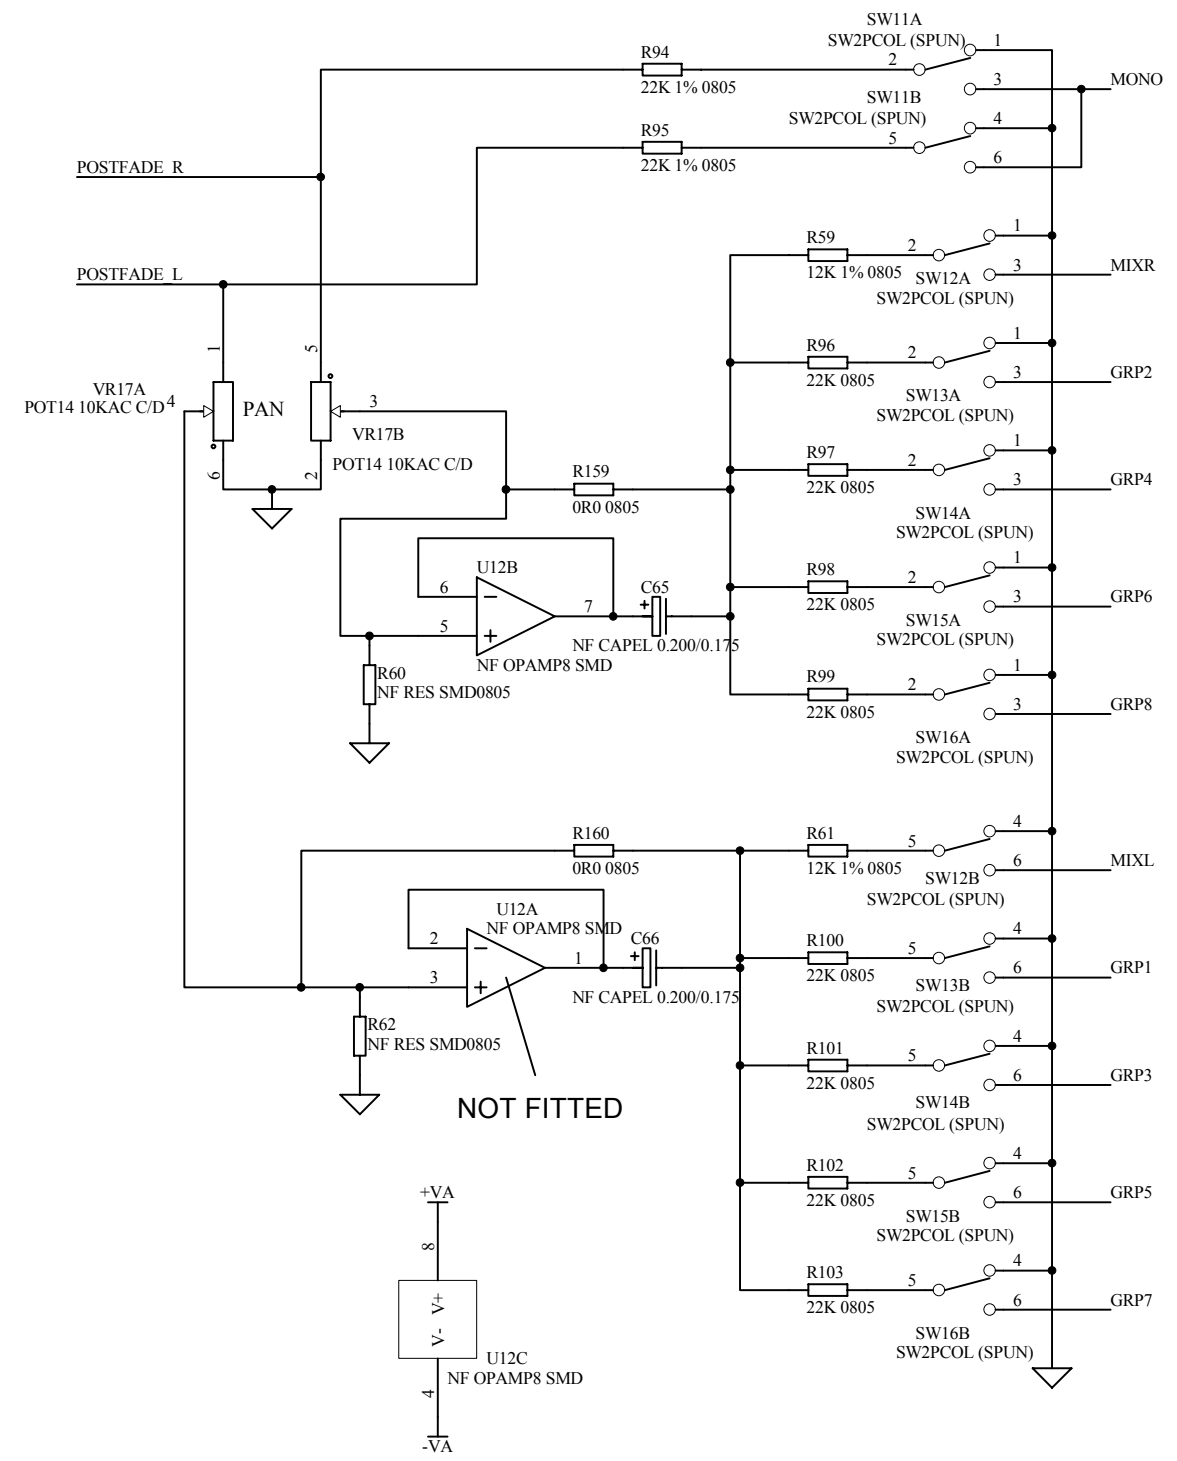

ALLEN&HEATH
Kernick Industrial Estate,
Penryn, Cornwall,
England. TR10 9LU
Tel: +44 (0)8707 556250
Fax: +44 (0)8707 556251

ISSUE	BY	DATE	CHK BY
A	MG	20-07-04	
1	MG	21/01/05	

TITLE: **GL3800 STEREO INPUT**
PAGE:
DRG No: C5863 ISSUE: 1 SHEET: 3 OF 3