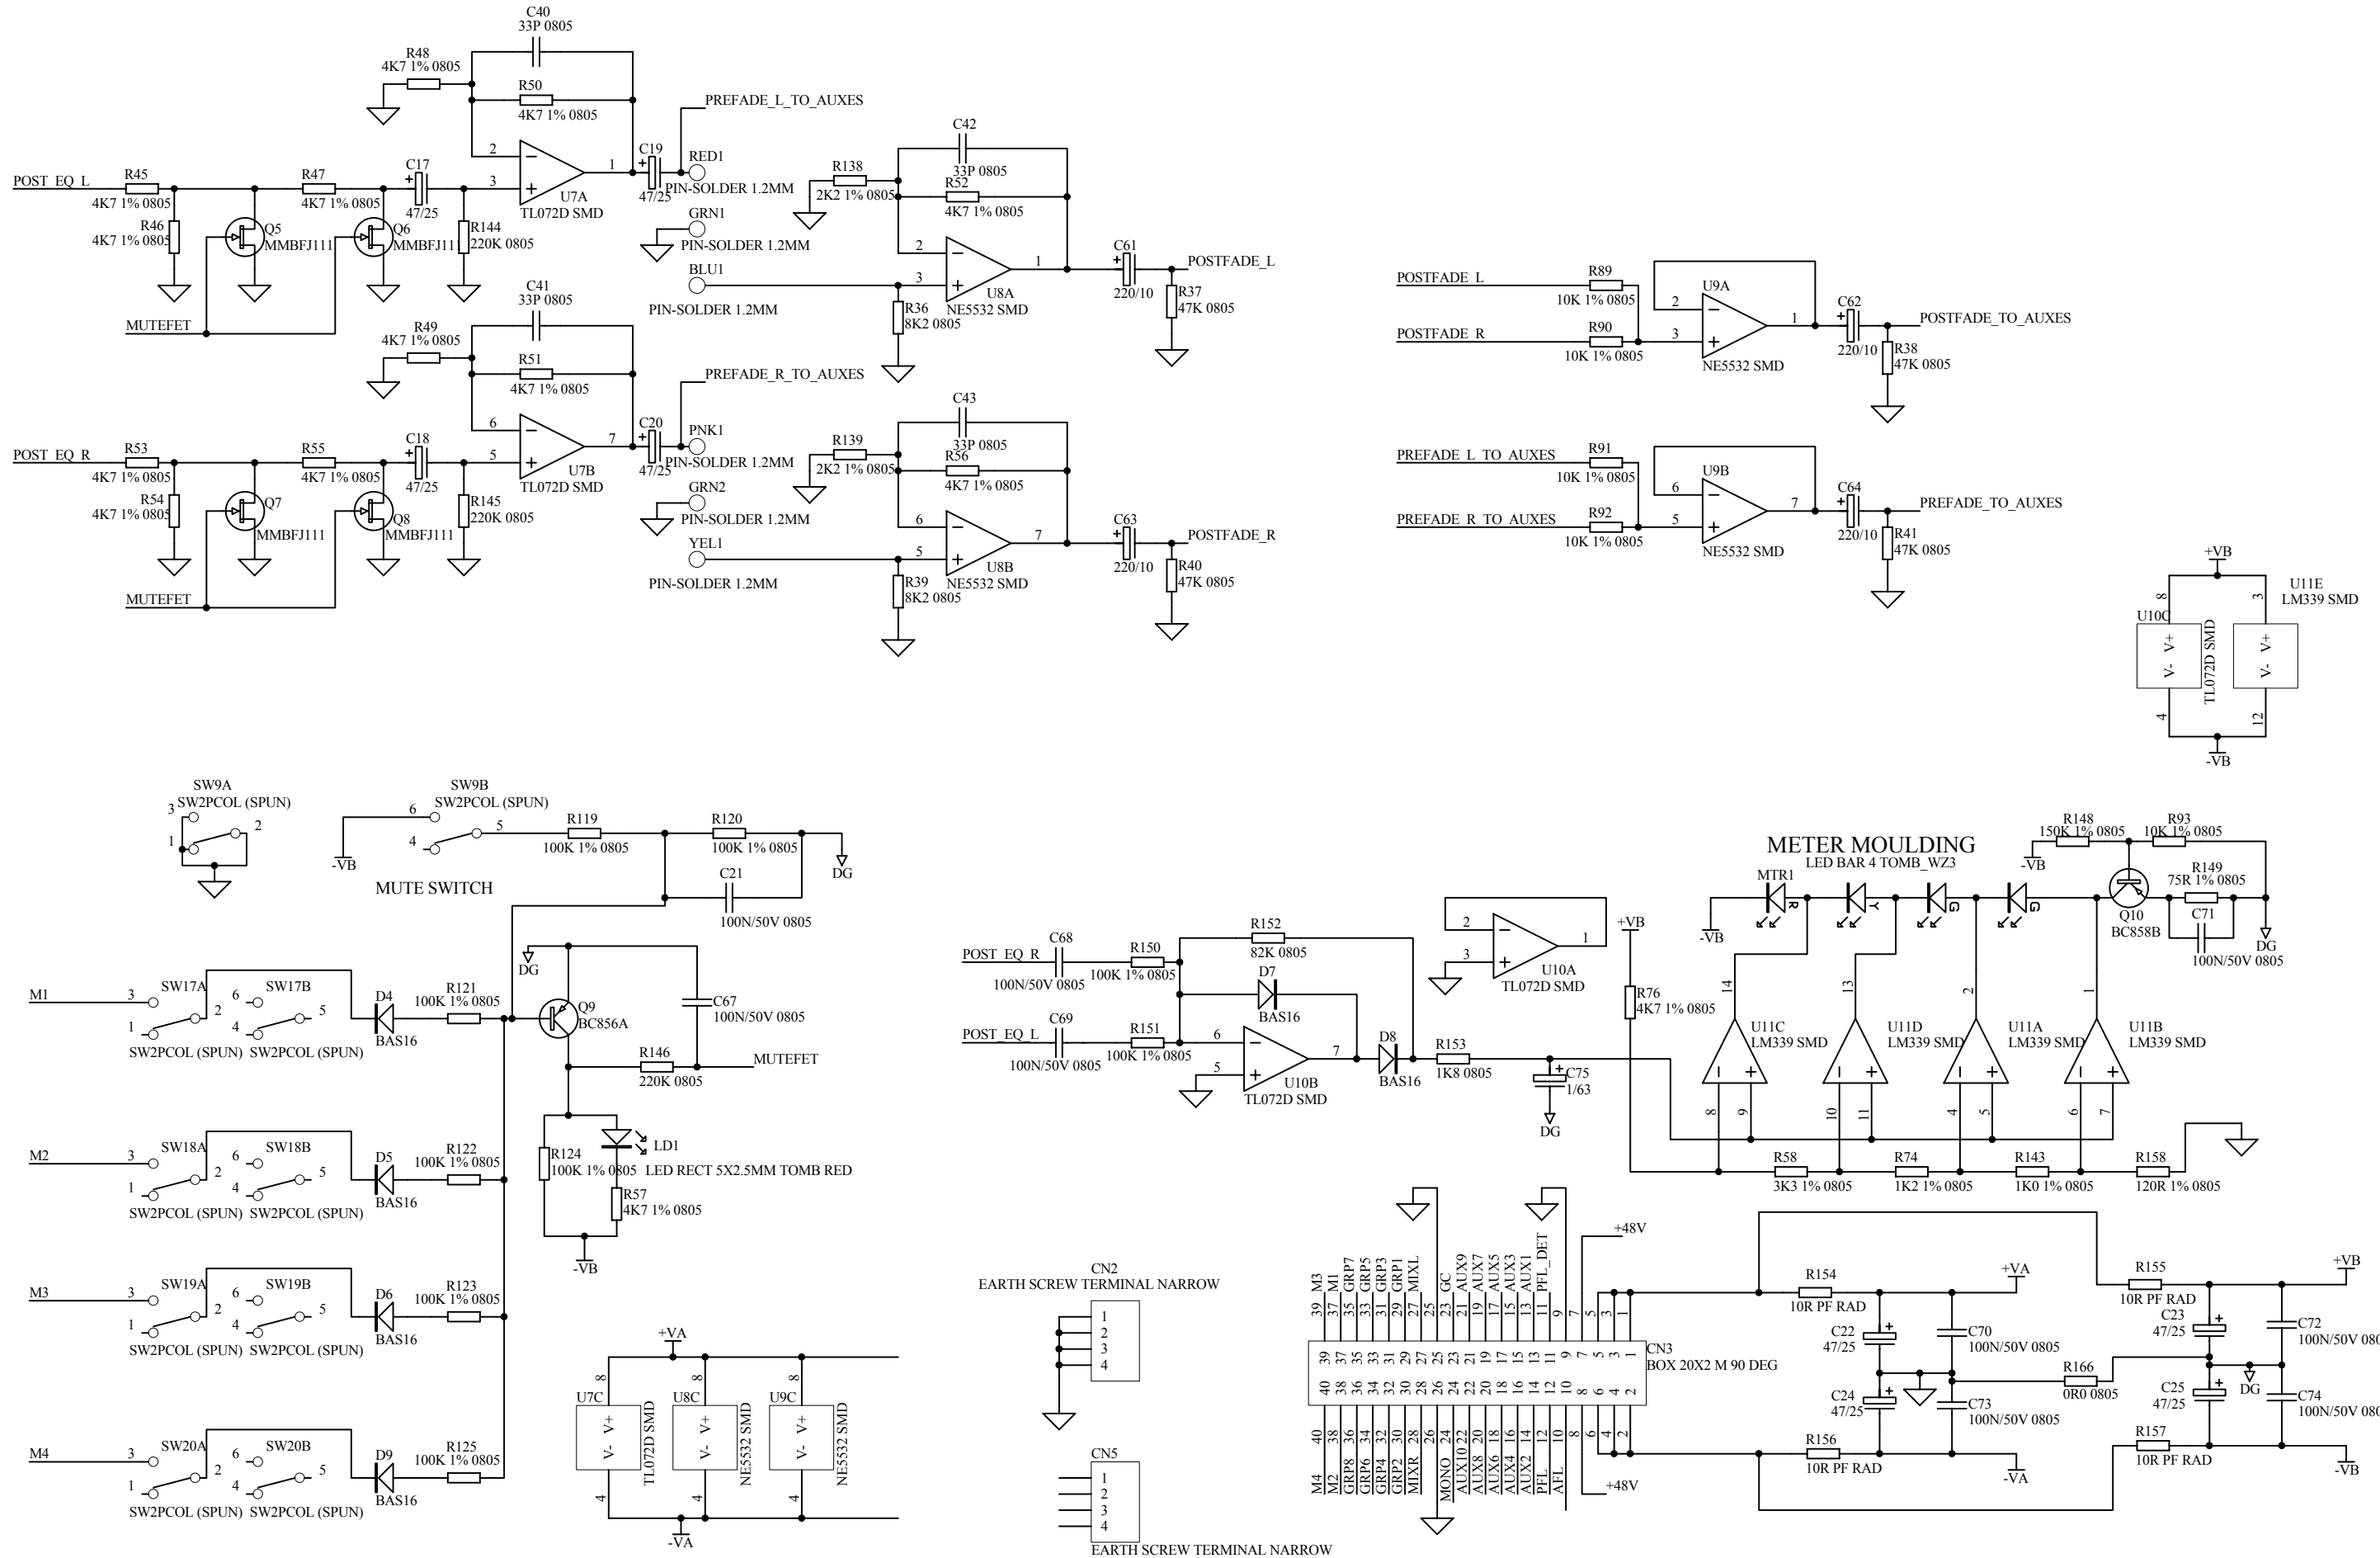

**TITLE: GL3800 STEREO INPUT**  
**PAGE:**  
 DRG No: C5863 ISSUE: 1 SHEET: 1 OF 3

**ALLEN&HEATH**  
 Kernick Industrial Estate,  
 Penryn, Cornwall,  
 England. TR10 9LU  
 Tel: +44 (0)8707 556250  
 Fax: +44 (0)8707 556251

ISSUE	BY	DATE	CHK BY
A	MG	20-07-04	
1	MG	21/01/05	

A11	A12	FID1	FID2	ATE1	ATE2	ATE3
HOLE-A1	SLOT-A1	FIDUCIAL	FIDUCIAL	HOLE-ATE	HOLE-ATE	HOLE-ATE
A13	A14					
HOLE-A1	SLOT-A1					

FILE: C5863\_1P2.Sch

TITLE: **GL3800 STEREO INPUT**  
 PAGE:  
 DRG No: C5863 ISSUE: 1 SHEET: 2 OF 3