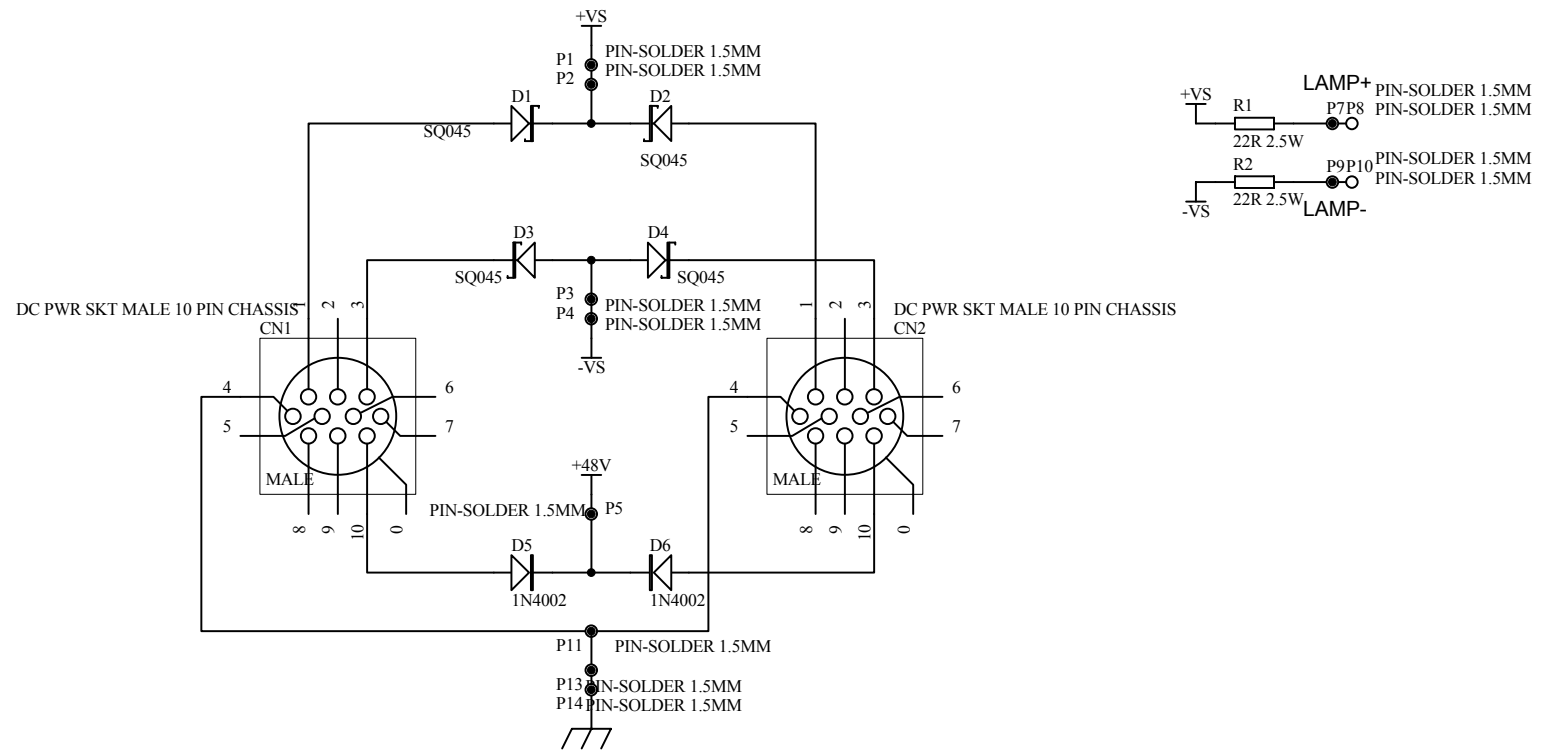

e
d
c
b
a

A11
HOLE-AI

A12
SLOT-AI

ALLEN&HEATH
Kernick Industrial Estate,
Penryn, Cornwall,
England. TR10 9LU
Tel: +44 (0)1326 372070
Fax: +44 (0)1326 370153

ISSUE	BY	DATE	CHK BY
A	MG	15/02/05	
1	MG	1/04/05	

FILE: C6224_1.Sch

PRINTED: 10:18:47 10-May-2005

TITLE: GL3800 POWER CONN
PAGE:
DRG No: AG6224 ISSUE: 1 SHEET: 1 OF 1