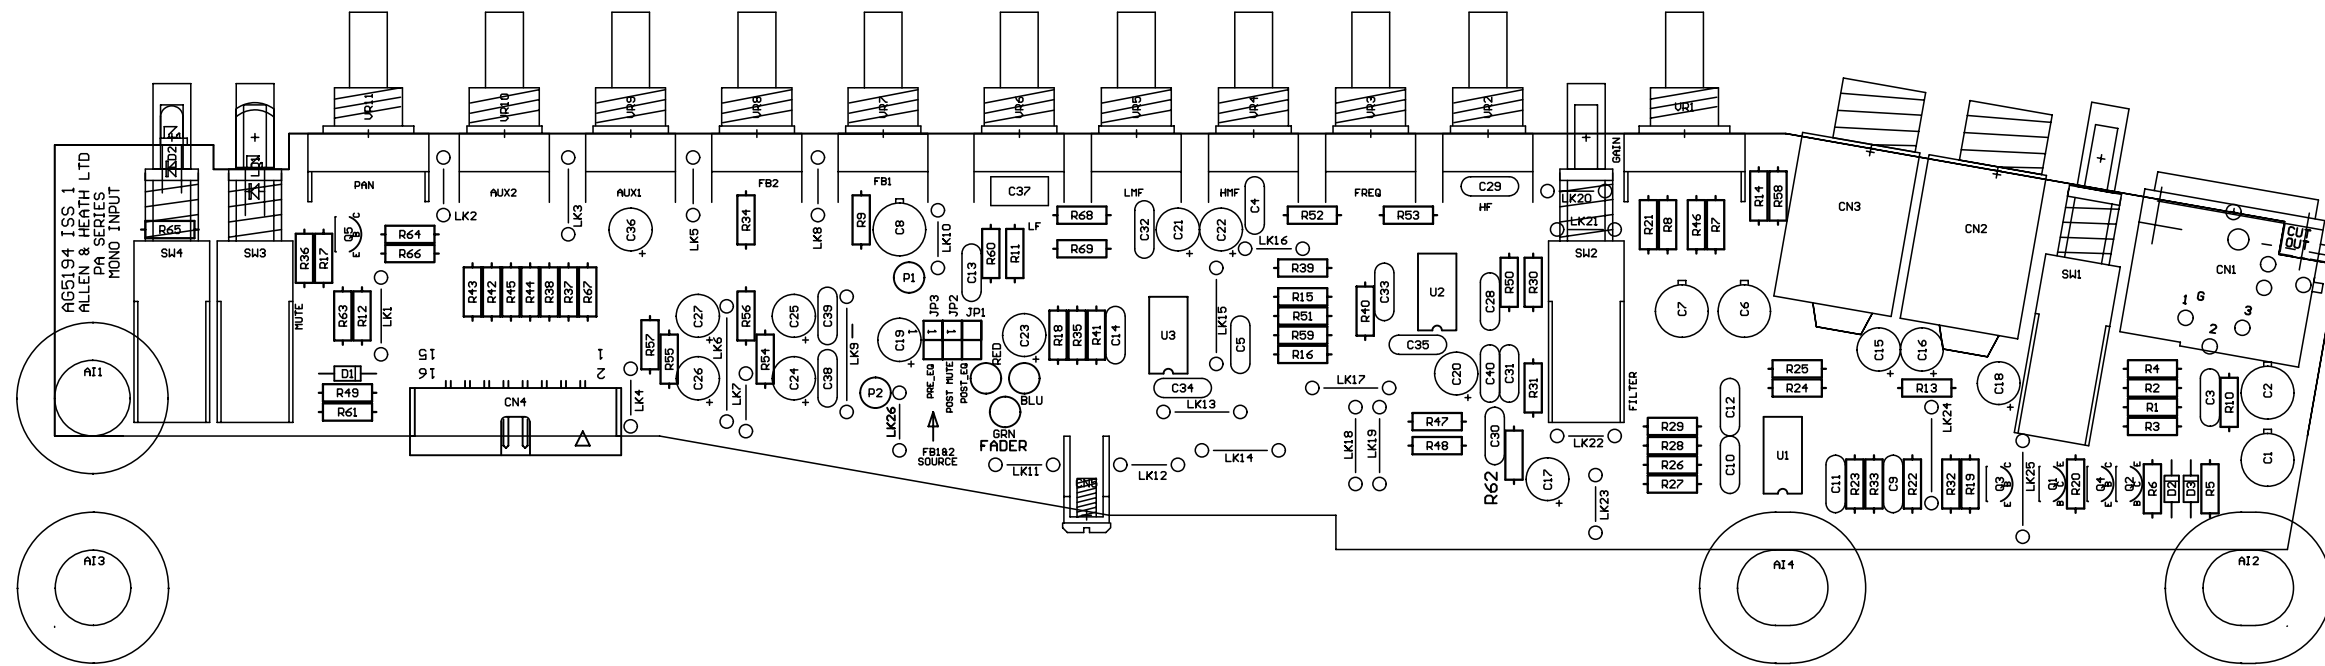

VR1C	VR2B	VR3B	VR4B	VR5B	VR6B	VR7B	VR8B	VR9B	VR10B	VR11C
POT14 5KRD X2	POT11 20KB C/D	200KC X2 D/G	POT11 20KB C/D	POT11 20KB C/D	POT11 20KB C/D	POT11 20K	POT11 20KK	POT11 20KK	POT11 20KK	POT14 10KAC C/D

VTECH ECN18
 FILE: C5194_1.2.Sch

TITLE: **PA SERIES MONO INPUT**
 PAGE:
 DRG No: C5194 ISSUE: 1.2 SHEET: 1 OF 1
 PRINTED: 15:30:45 4-Aug-2003

003-091/1

TOP OVERLAY

.GTO