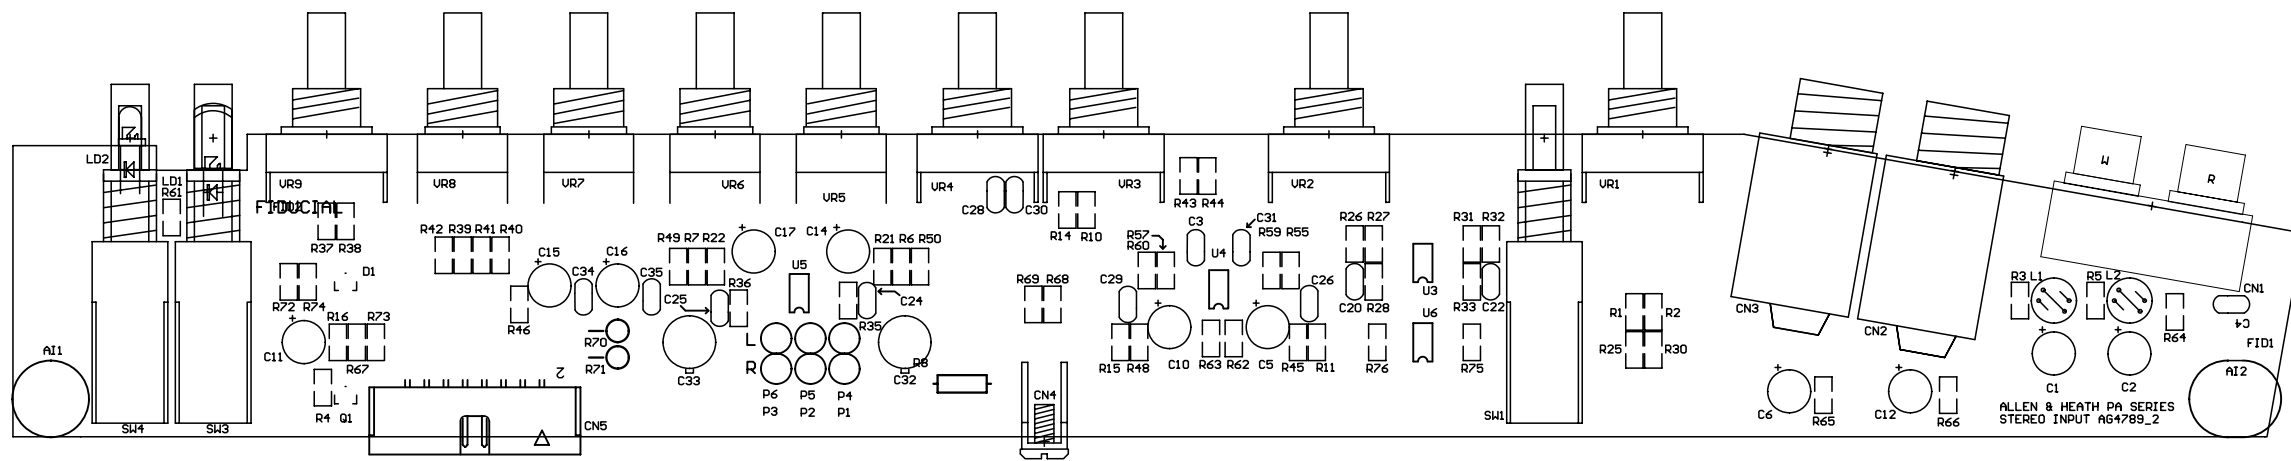

ALLEN&HEATH
 Kernick Industrial Estate,
 Penryn, Cornwall,
 England. TR10 9LU
 Tel: +44 (0)8707 556250
 Fax: +44 (0)8707 556251

ISSUE	BY	DATE
1	MG	23-07-02
2	AAT	25-09-02
2.1	MG	20-03-03

TITLE: PA SERIES STEREO INPUT CCT
 PAGE:
 DRG No: AG4789 ISSUE: 2.1 SHEET: 1 OF 1

TOP OVERLAY

.GTO