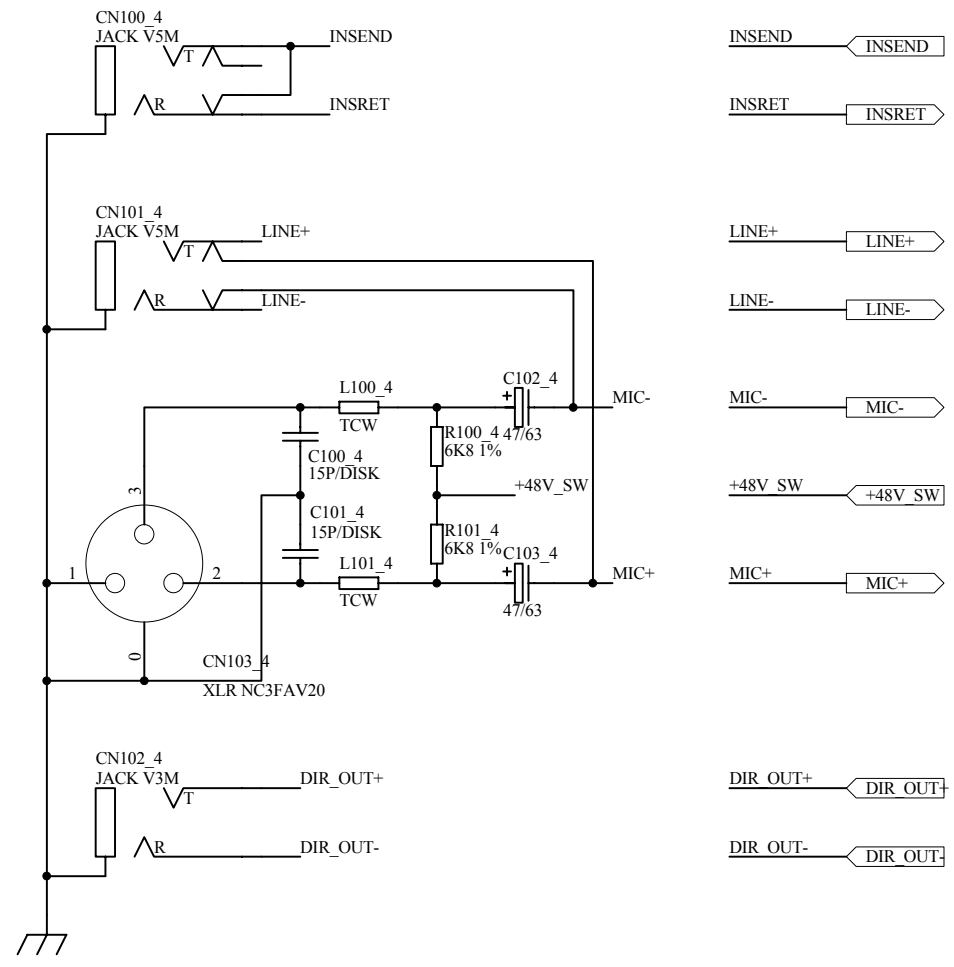

e
d
c
b
a

ALLEN&HEATH
Kernick Industrial Estate,
Penryn, Cornwall,
England. TR10 9LU
Tel: +44 (0)8707 556250
Fax: +44 (0)8707 556251

ISSUE	BY	DATE	CHK BY
A	AAT	26-09-03	XXX
1	AAT	23-01-04	XXX

FILE: C5401_1 CH5.Sch

PRINTED: 16:50:02 3-Nov-2004

TITLE: **WZ³12:2 CONNECTOR**

PAGE: CH5 CONNS

DRG No: **C5401** ISSUE: 1 SHEET: 6 OF 11

003-217 iss.1