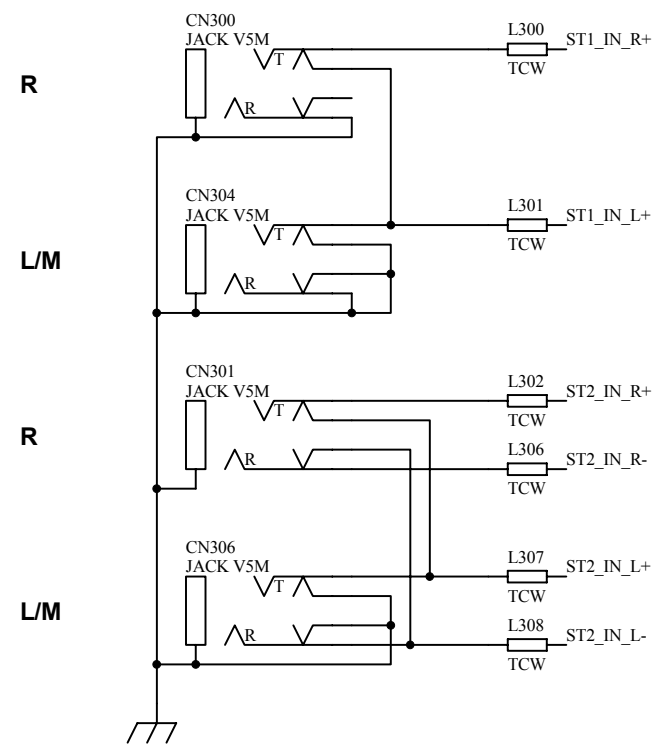

ALLEN&HEATH

Kernick Industrial Estate,
Penryn, Cornwall,
England. TR10 9LU
Tel: +44 (0)8707 556250
Fax: +44 (0)8707 556251

ISSUE	BY	DATE	CHK BY
A	AAT	26-09-03	XXX
1	AAT	23-01-04	XXX

FILE: C5401_1 STEREO.Sch

PRINTED: 16:50:03 3-Nov-2004

TITLE: WZ³12:2 CONNECTOR

PAGE: CH11 CONNS

DRG No: C5401 ISSUE: 1 SHEET:11 OF11