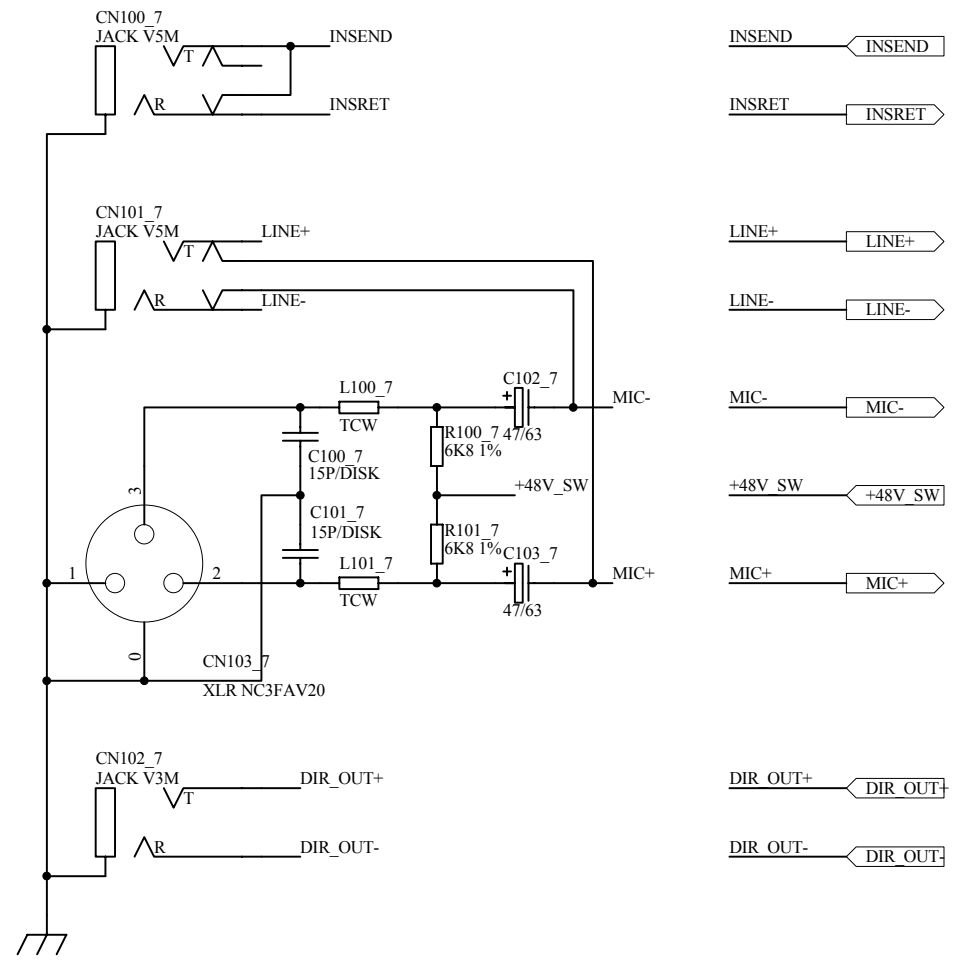

e
d
c
b
a

ALLEN&HEATH
Kernick Industrial Estate,
Penryn, Cornwall,
England. TR10 9LU
Tel: +44 (0)8707 556250
Fax: +44 (0)8707 556251

ISSUE	BY	DATE	CHK BY
A	AAT	26-09-03	XXX
1	AAT	23-01-04	XXX

FILE: C5401_1 CH8.Sch

PRINTED: 16:50:02 3-Nov-2004

TITLE: **WZ³12:2 CONNECTOR**
PAGE: CH8 CONNS
DRG No: C5401 ISSUE: 1 SHEET: 9 OF 11

003-217 iss.1