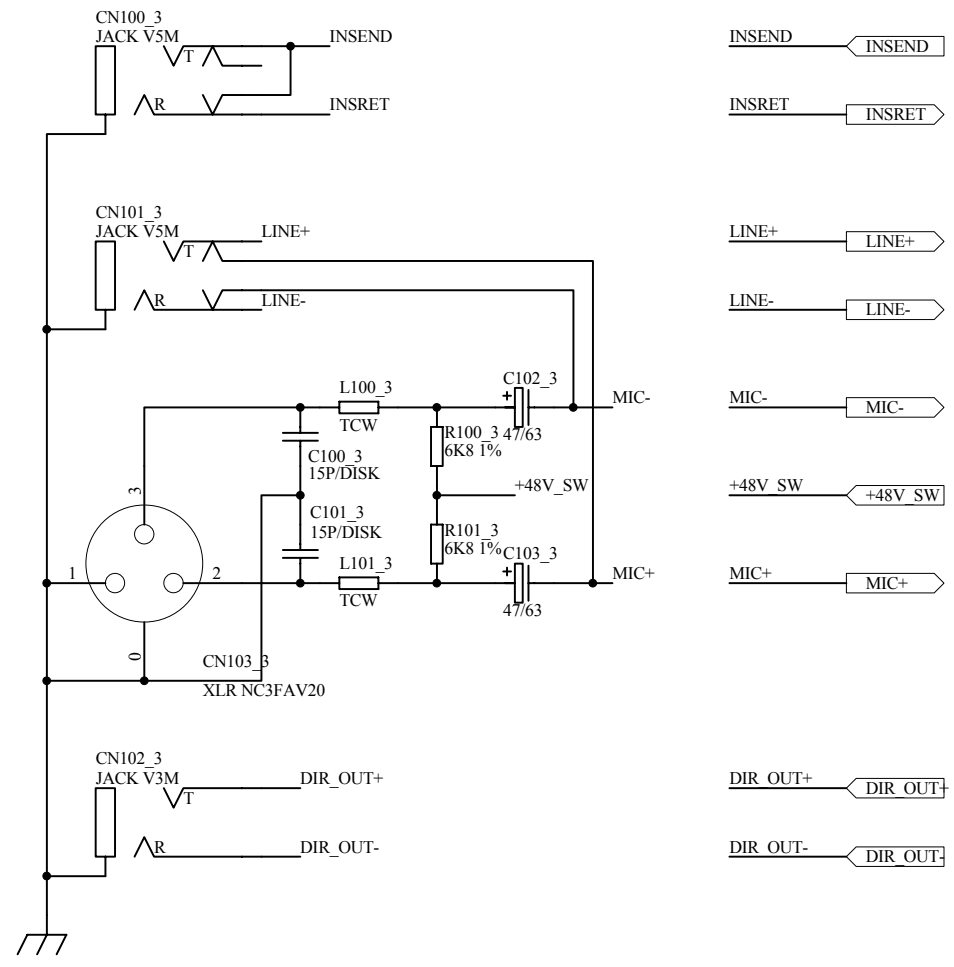

e
d
c
b
a

ALLEN&HEATH
Kernick Industrial Estate,
Penryn, Cornwall,
England. TR10 9LU
Tel: +44 (0)8707 556250
Fax: +44 (0)8707 556251

ISSUE	BY	DATE	CHK BY
A	AAT	26-09-03	XXX
1	AAT	23-01-04	XXX

FILE: C5401_1 CH4.Sch

PRINTED: 16:50:02 3-Nov-2004

TITLE: **WZ³12:2 CONNECTOR**
PAGE: CH4 CONNS
DRG No: C5401 ISSUE: 1 SHEET: 5 OF 11