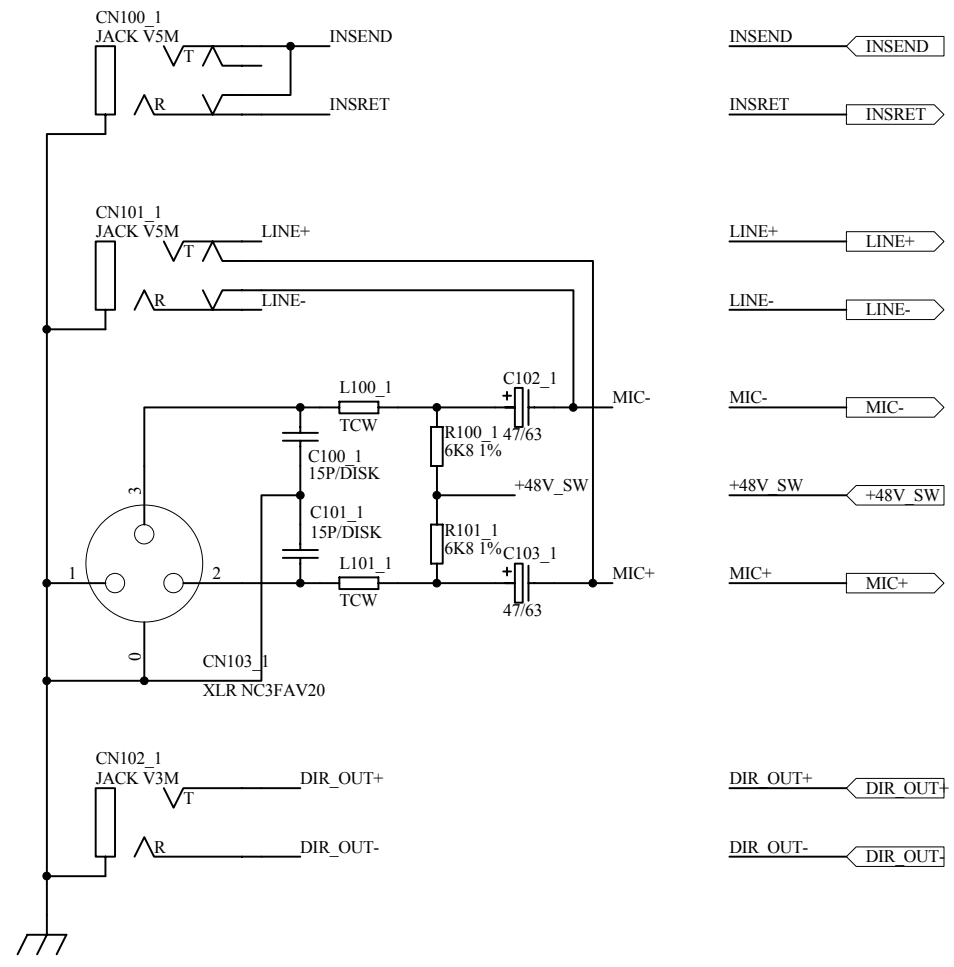

e
d
c
b
a

ALLEN&HEATH
Kernick Industrial Estate,
Penryn, Cornwall,
England. TR10 9LU
Tel: +44 (0)8707 556250
Fax: +44 (0)8707 556251

ISSUE	BY	DATE	CHK BY
A	AAT	26-09-03	XXX
1	AAT	23-01-04	XXX

FILE: C5401_1 CH2.Sch
PRINTED: 16:50:02 3-Nov-2004

TITLE: **WZ³12:2 CONNECTOR**
PAGE: CH2 CONNS
DRG No: C5401 ISSUE: 1 SHEET: 3 OF 11