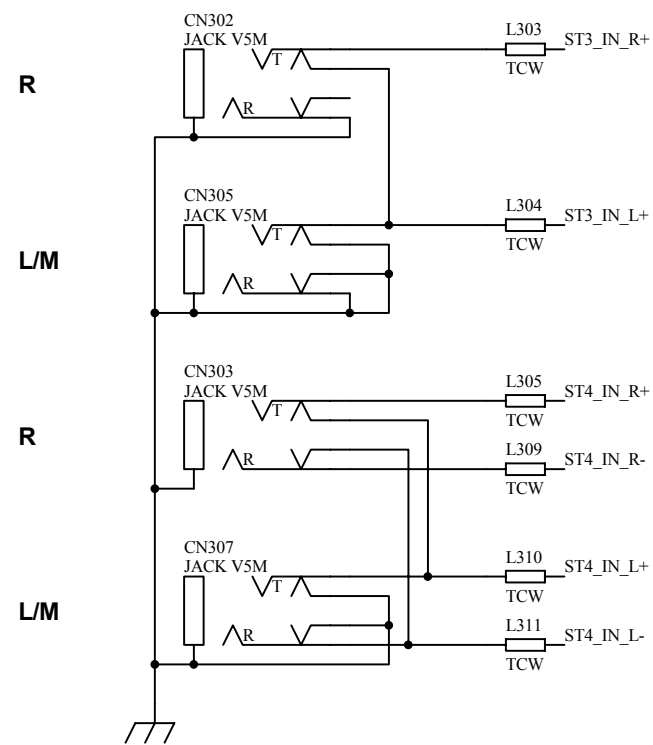

ALLEN&HEATH

Kernick Industrial Estate,
Penryn, Cornwall,
England. TR10 9LU
Tel: +44 (0)8707 556250
Fax: +44 (0)8707 556251

ISSUE	BY	DATE	CHK BY
A	AAT	26-09-03	XXX
1	AAT	23-01-04	XXX

FILE: C5401_1 STEREO.Sch

PRINTED: 16:50:03 3-Nov-2004

TITLE: WZ³12:2 CONNECTOR

PAGE: CH11 CONNS

DRG No: C5401 ISSUE: 1 SHEET:11 OF11