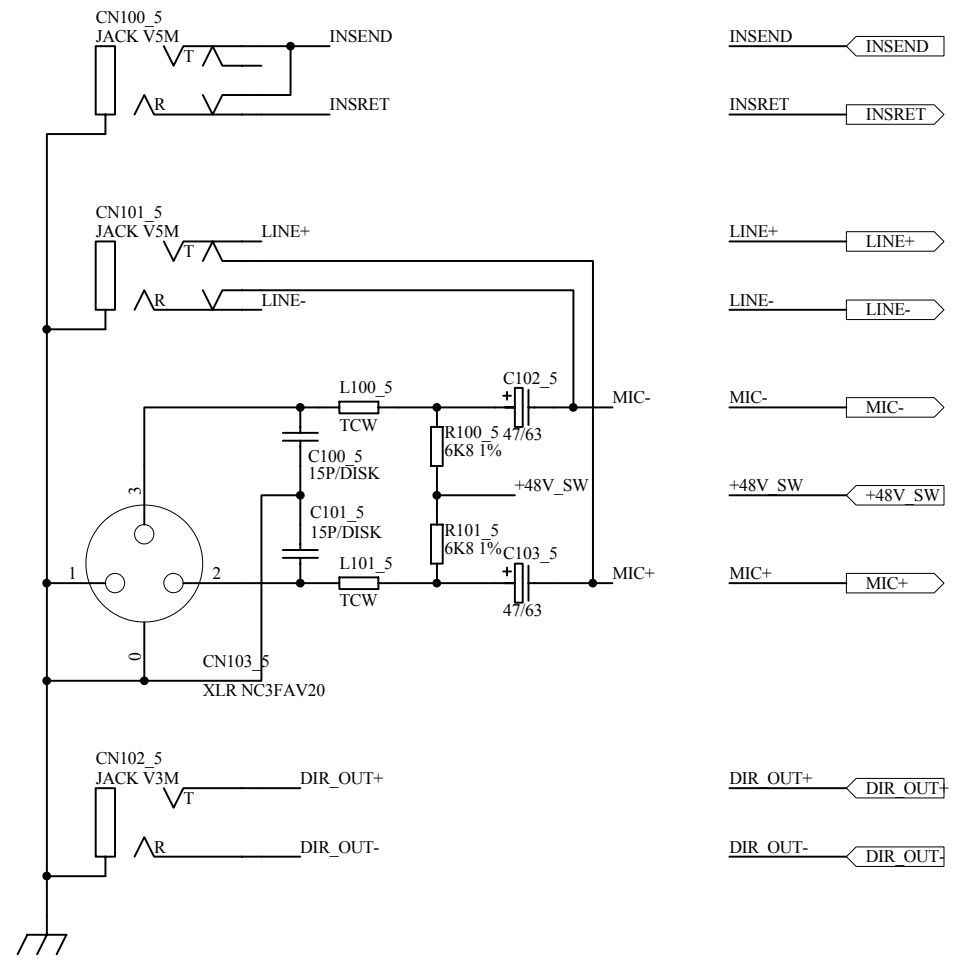

e
d
c
b
a

ALLEN&HEATH
Kernick Industrial Estate,
Penryn, Cornwall,
England. TR10 9LU
Tel: +44 (0)8707 556250
Fax: +44 (0)8707 556251

ISSUE	BY	DATE	CHK BY
A	AAT	26-09-03	XXX
1	AAT	23-01-04	XXX

FILE: C5401_1 CH6.Sch

PRINTED: 16:50:02 3-Nov-2004

TITLE: **WZ³12:2 CONNECTOR**

PAGE: CH6 CONNS

DRG No: **C5401** ISSUE: 1 SHEET: 7 OF 11

003-217 iss.1