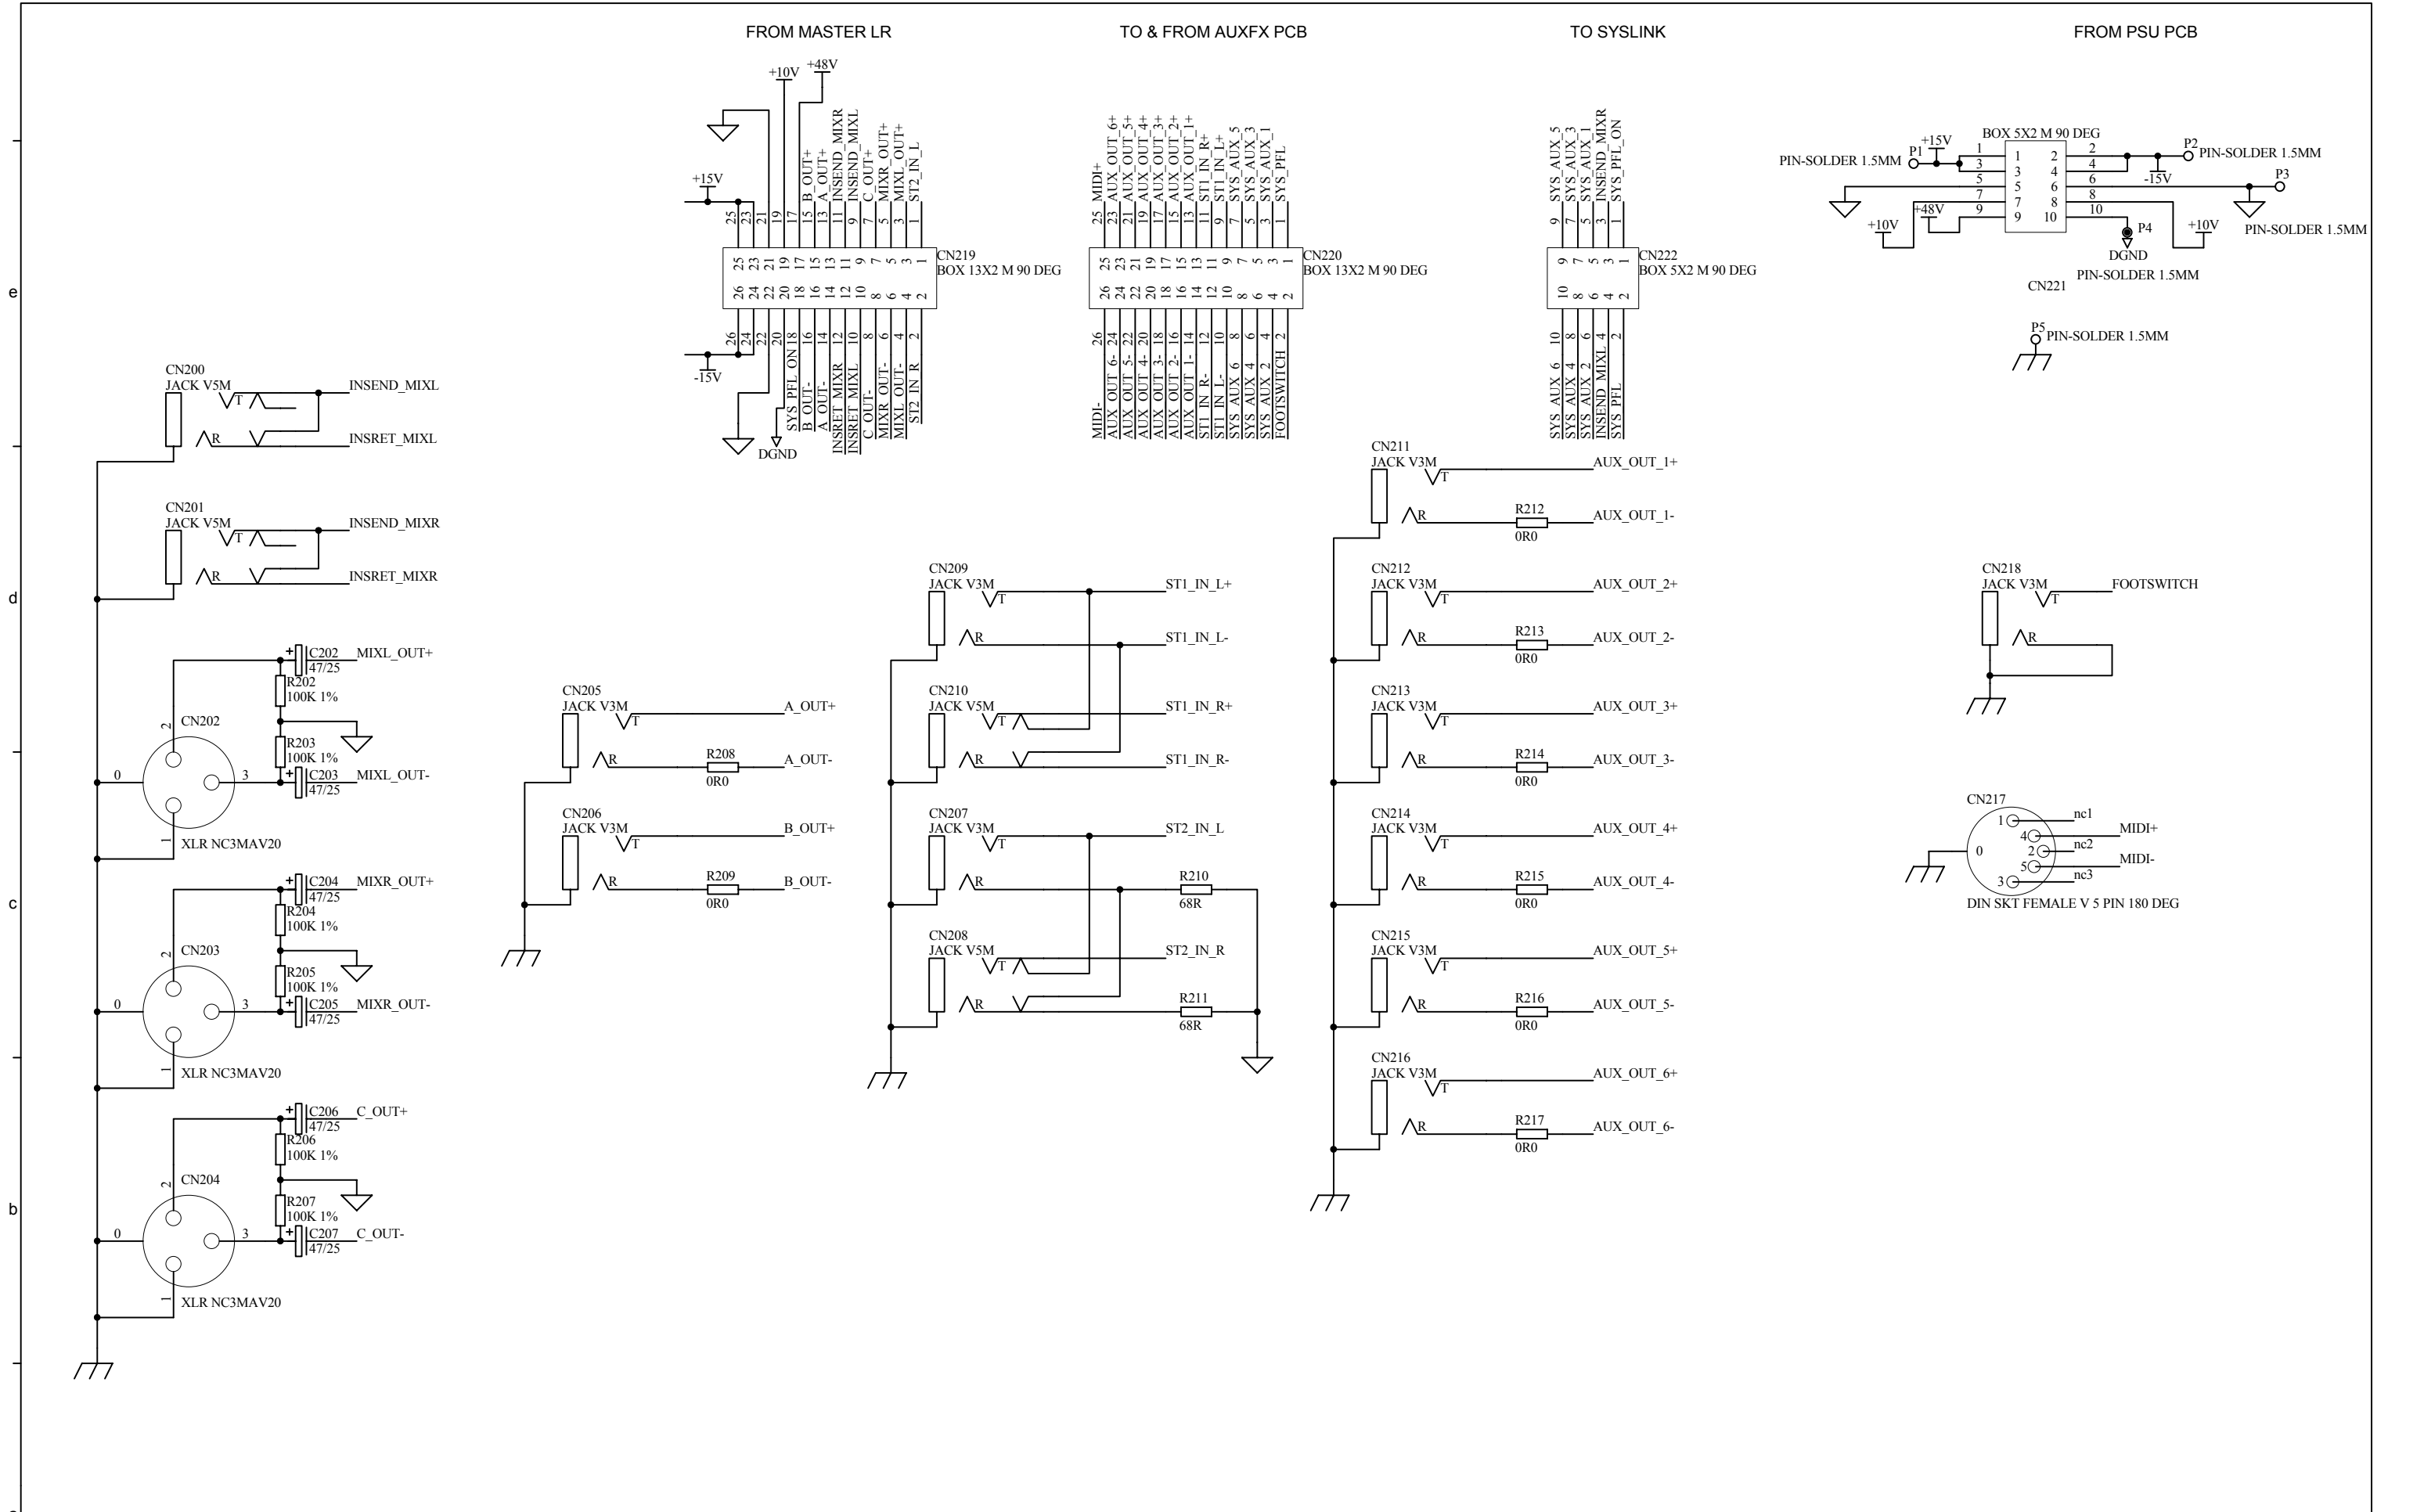

ALLEN&HEATH Kernick Industrial Estate, Penryn, Cornwall, England. TR10 9LU Tel: +44 (0)8707 556250 Fax: +44 (0)8707 556251	ISSUE	BY	DATE	CHK BY	TITLE: WZ312:2 CONNECTOR PAGE: MASTER CONNS DRG No: C5401 ISSUE: 1 SHEET:10 OF11
	A	AAT	26-09-03	XXX	
	1	AAT	23-01-04	XXX	FILE: C5401_1P3.Sch PRINTED: 16:50:03 3-Nov-2004