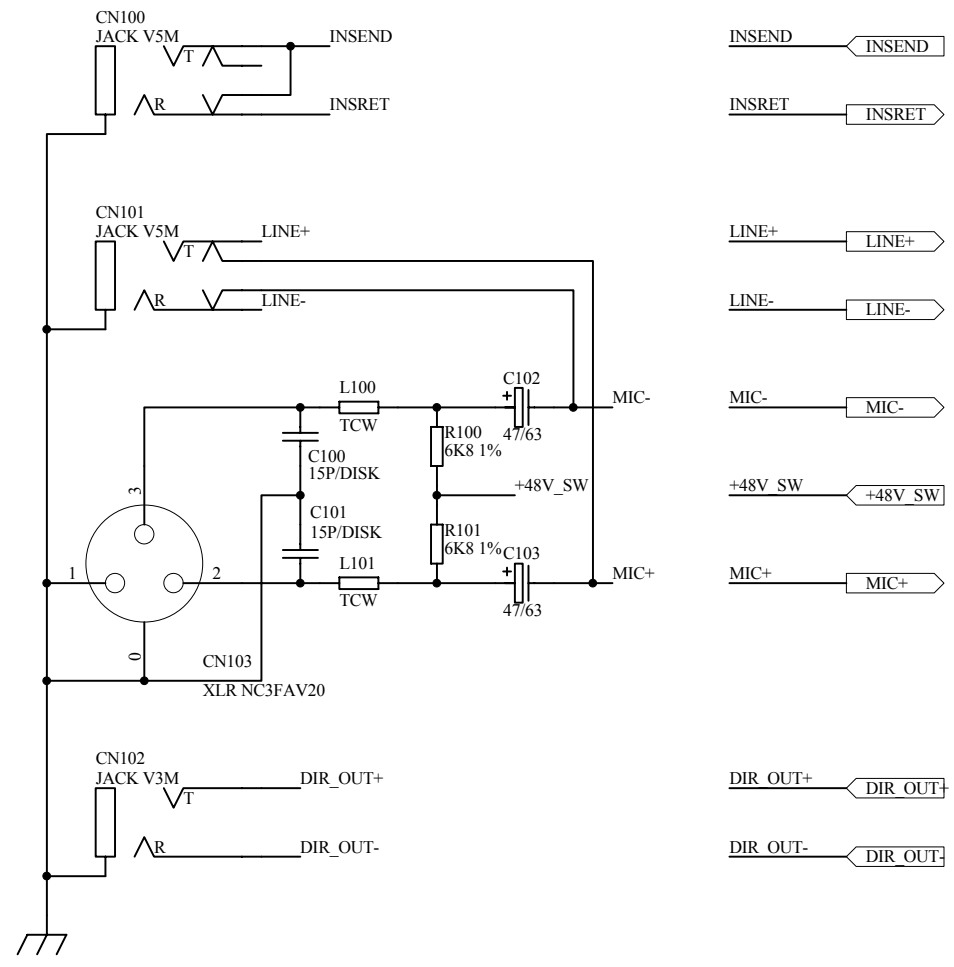

e
d
c
b
a

ALLEN&HEATH
Kernick Industrial Estate,
Penryn, Cornwall,
England. TR10 9LU
Tel: +44 (0)8707 556250
Fax: +44 (0)8707 556251

ISSUE	BY	DATE	CHK BY
A	AAT	26-09-03	XXX
1	AAT	23-01-04	XXX

FILE: C5401_1 CH1.Sch

PRINTED: 16:50:02 3-Nov-2004

TITLE: **WZ³12:2 CONNECTOR**
PAGE: CH1 CONNS
DRG No: **C5401** ISSUE: 1 SHEET: 2 OF 11

003-217 iss.1