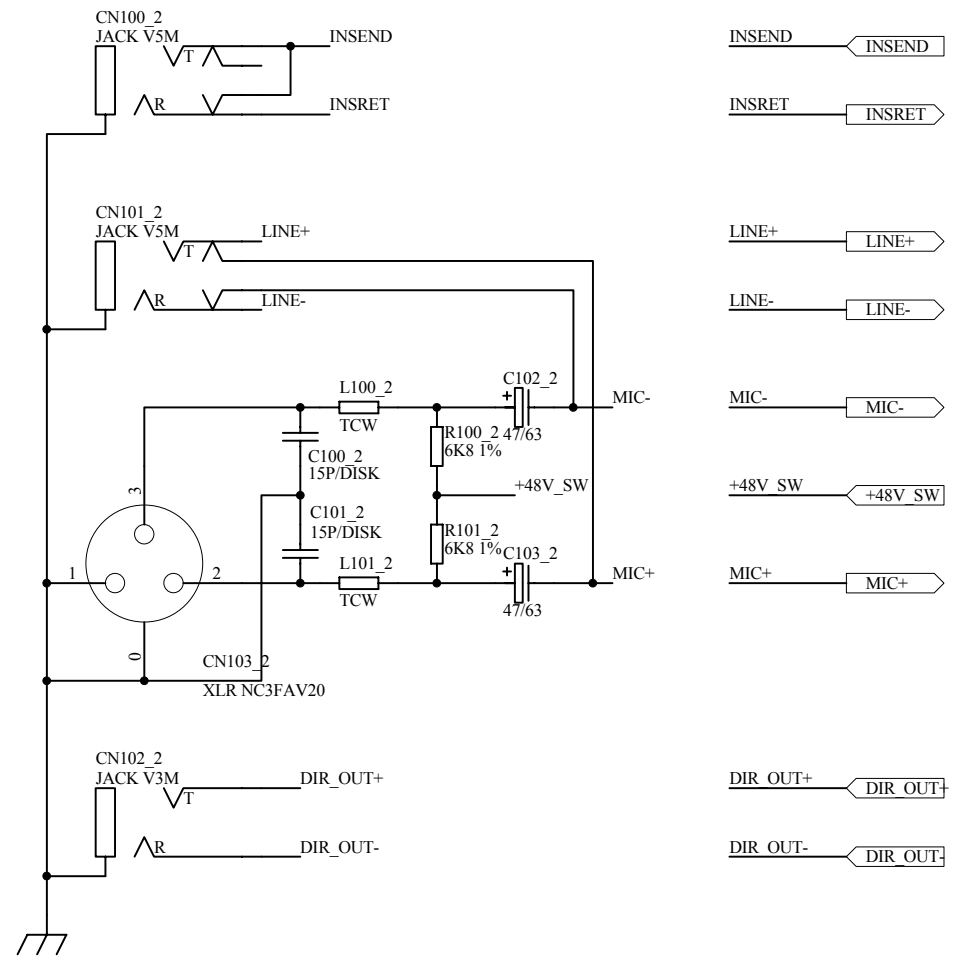

e
d
c
b
a

ALLEN&HEATH
Kernick Industrial Estate,
Penryn, Cornwall,
England. TR10 9LU
Tel: +44 (0)8707 556250
Fax: +44 (0)8707 556251

ISSUE	BY	DATE	CHK BY
A	AAT	26-09-03	XXX
1	AAT	23-01-04	XXX

FILE: C5401_1 CH3.Sch

PRINTED: 16:50:02 3-Nov-2004

TITLE: **WZ³12:2 CONNECTOR**
PAGE: CH3 CONNS

DRG No: **C5401** ISSUE: 1 SHEET: 4 OF 11

003-217 iss.1