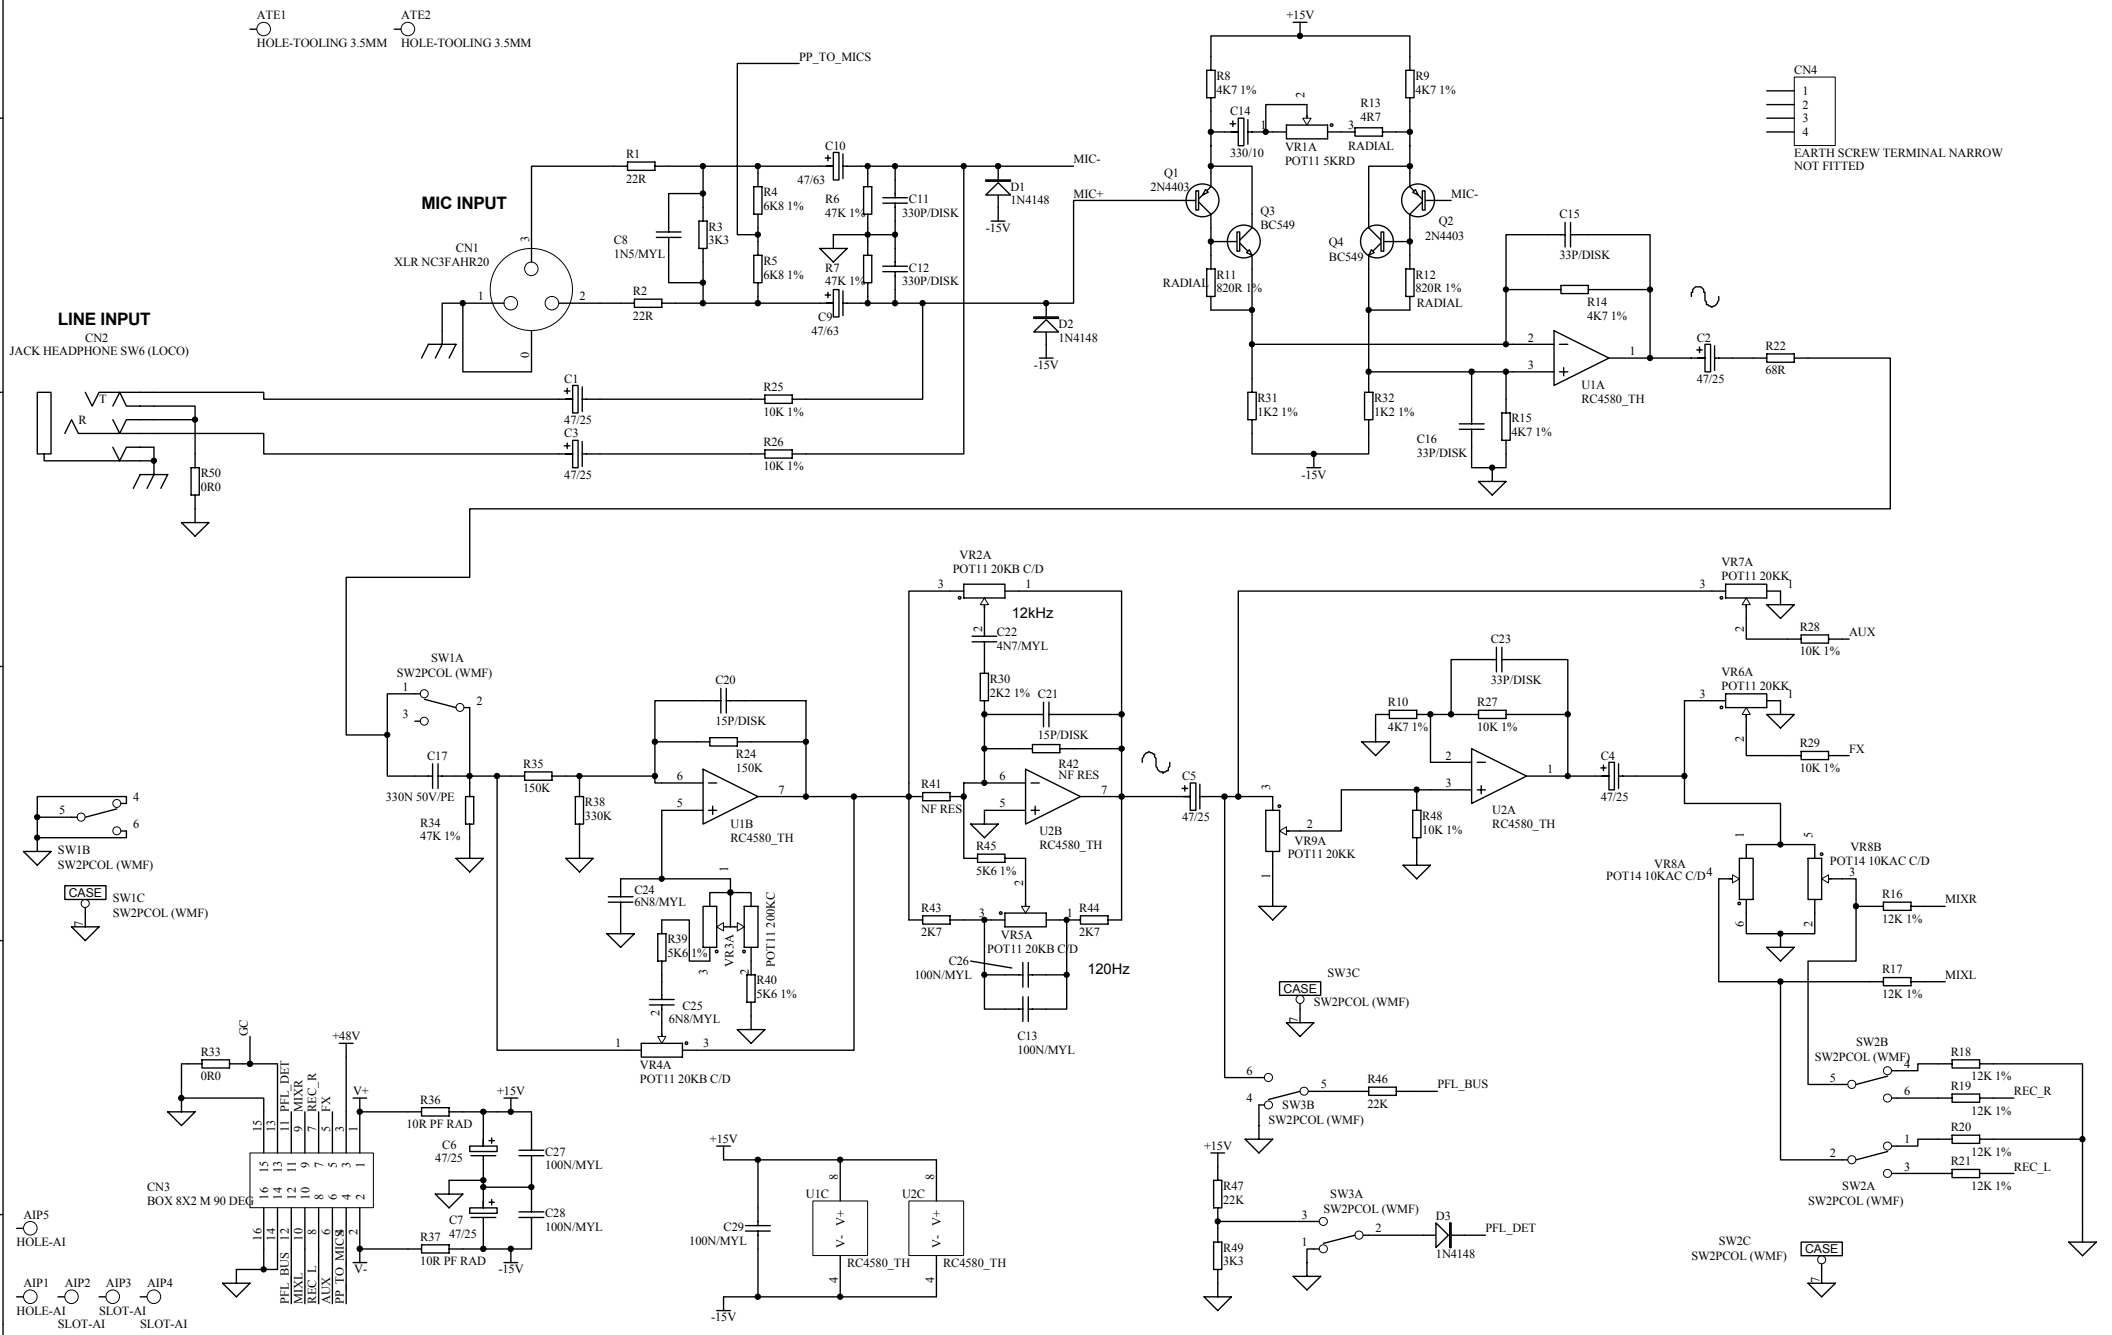

ATE1 HOLE-TOOLING 3.5MM
ATE2 HOLE-TOOLING 3.5MM

LINE INPUT
CN2 JACK HEADPHONE SW6 (LOCO)

MIC INPUT
CN1 XLR NC3FAHR20

CN4
1
2
3
4
EARTH SCREW TERMINAL NARROW
NOT FITTED

ALLEN&HEATH
Kernick Industrial Estate,
Penryn, Cornwall,
England. TR10 9LU
Tel: +44 (0)8707 556250
Fax: +44 (0)8707 556251

ISSUE	BY	DATE	CHK BY	VR1B POT11 5KR D	VR2B POT11 20KB C/D	VR3B POT11 20KB C/D	VR4B POT11 20KB C/D	VR5B POT11 20KB C/D	VR6B POT11 20K	VR7B POT11 20K	VR8C POT14 10KAC C/D	VR9B POT11 20K	LK1	LK3	LK5	LK7	LK9
A	MG	27/03/09															
1	NB	27/07/09															

TITLE: **ZED MINI MONO INPUT A**

PAGE:

DRG No: **C7665** ISSUE: 1 SHEET: 1 of 1