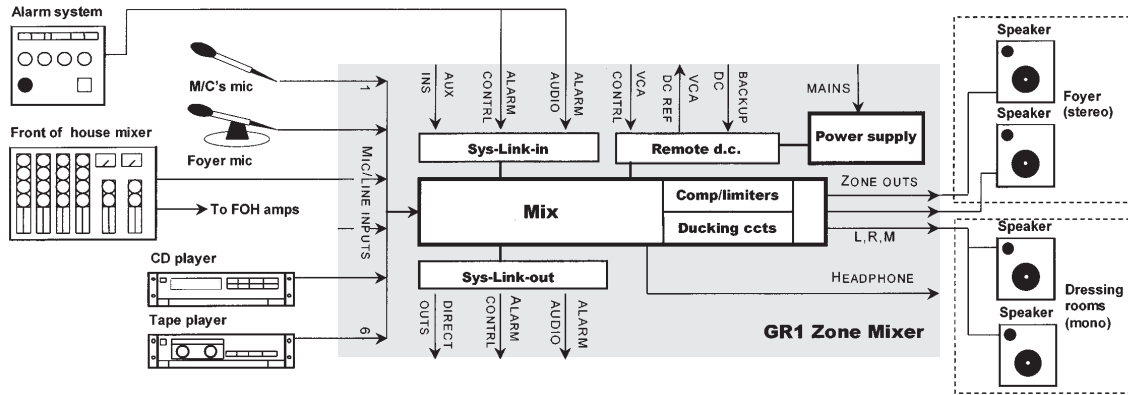

GR1 example applications

VENUE

PUB/INN

CONFERENCE

INPUT EXPANSION

OUTPUT EXPANSION

More slaves can be added as required. Alarm source controls all units simultaneously. Disable internal links on source for output control on Master unit only.

More slaves can be added as required. Alarm source controls all units simultaneously. Switch inputs to Aux on slaves. Set links to pre-fade on Direct Outs.