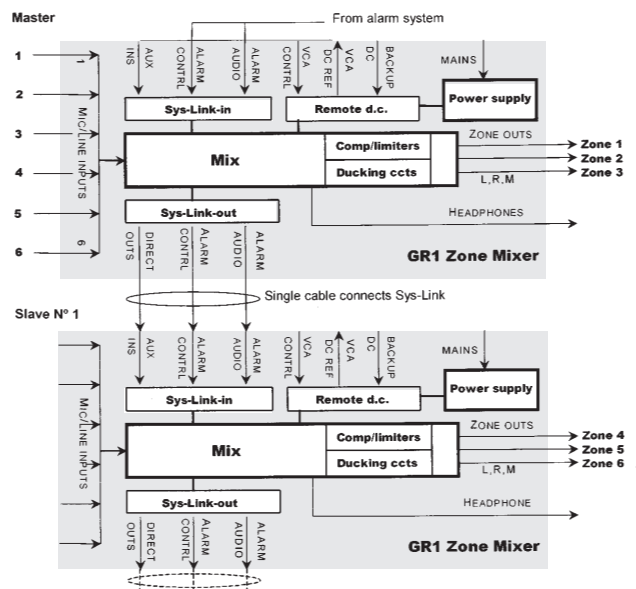

GR1 example applications

VENUE

PUB/INN

CONFERENCE

INPUT EXPANSION

OUTPUT EXPANSION

More slaves can be added as required. Alarm source controls all units simultaneously. Disable internal links on source for output control on Master unit only.

More slaves can be added as required. Alarm source controls all units simultaneously. Switch inputs to Aux on slaves. Set links to pre-fade on Direct Outs.