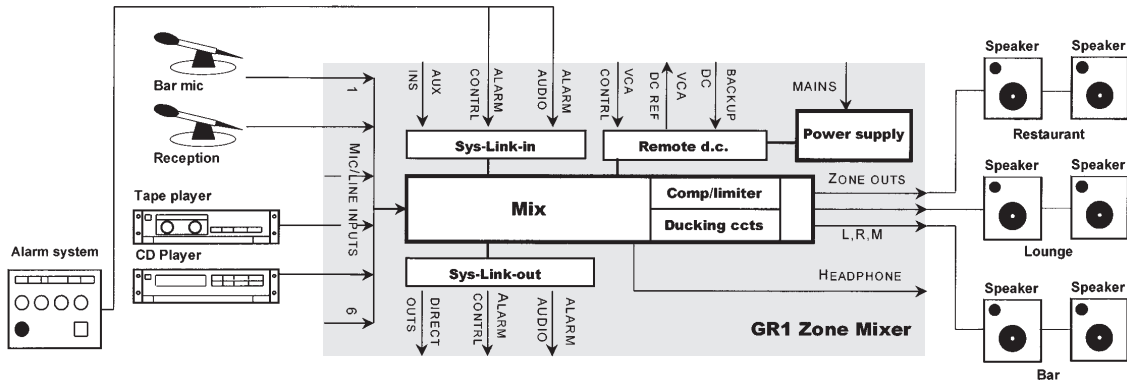

GR1 example applications

VENUE

PUB/INN

CONFERENCE

INPUT EXPANSION

OUTPUT EXPANSION

More slaves can be added as required. Alarm source controls all units simultaneously. Disable internal links on source for output control on Master unit only.

More slaves can be added as required. Alarm source controls all units simultaneously. Switch inputs to Aux on slaves. Set links to pre-fade on Direct Outs.