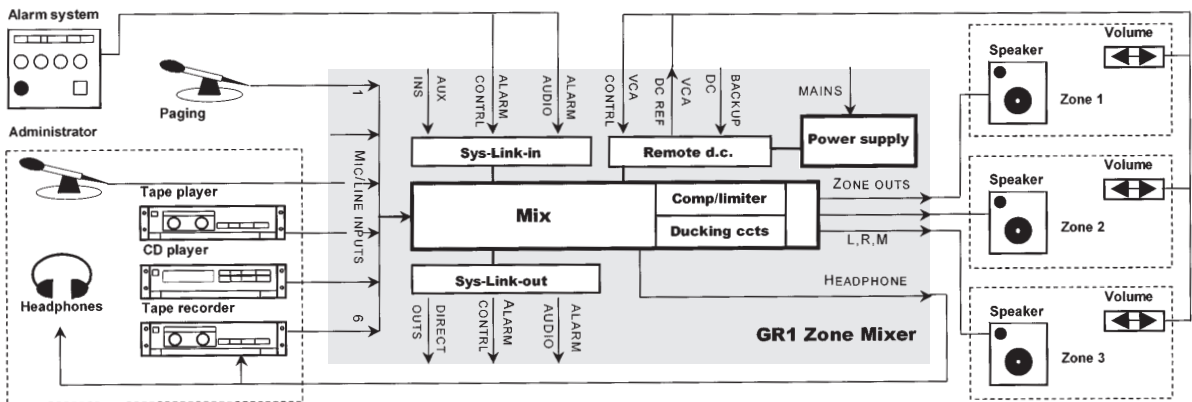

GR1 example applications

VENUE

PUB/INN

CONFERENCE

INPUT EXPANSION

OUTPUT EXPANSION

More slaves can be added as required. Alarm source controls all units simultaneously. Disable internal links on source for output control on Master unit only.

More slaves can be added as required. Alarm source controls all units simultaneously. Switch inputs to Aux on slaves. Set links to pre-fade on Direct Outs.