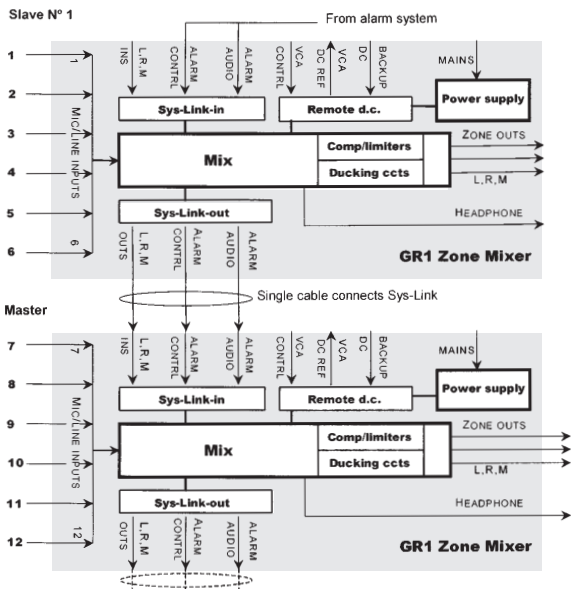

GR1 example applications

VENUE

PUB/INN

CONFERENCE

INPUT EXPANSION

OUTPUT EXPANSION

More slaves can be added as required. Alarm source controls all units simultaneously. Disable internal links on source for output control on Master unit only.

More slaves can be added as required. Alarm source controls all units simultaneously. Switch inputs to Aux on slaves. Set links to pre-fade on Direct Outs.