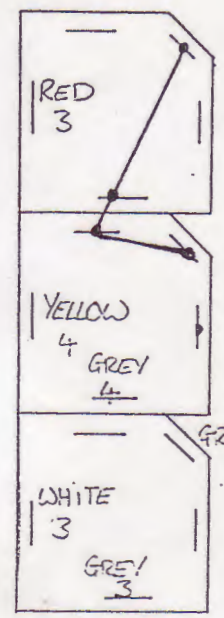

TITLE
 SABER M302 BACK PANEL
 2X 300-614

DRG No
 1 OF 3

M302 C/PANEL MK II

SLEEVING 10mm BLACK P.V.C. AH0311 - L-R 39cm.
3rd 31cm.
4th 45cm.

WIRES 7/0.2

LEFT + RIGHT

BLUE/WHITE	- 50cm.	ORANGE/VIOLET	- 70cm
RED/WHITE	- 47cm.	ORANGE/GREY	- 70cm
YELLOW/GREY	- 70cm		
BROWN/WHITE	- 47cm		
GREY/WHITE	- 50cm		
YELLOW/VIOLET	- 70cm		
BLACK	- 56cm.		
PINK	- 48cm		
ORANGE	- 46cm		
YELLOW	- 46cm.		

3rd

GREY/WHITE - 45cm.
VIOLET/BLUE - 39cm
WHITE/BLACK - 50cm
BLUE/WHITE - 41cm.
GREEN - 45cm.
BROWN - 38cm.
ORANGE - 36cm
YELLOW - 40cm
PINK - 41cm
RED - 48cm

4th

WHITE/BLUE - 66cm
GREY/YELLOW - 60cm
WHITE/BLACK - 68cm
PINK - 56cm
BROWN - 56cm
GREY - 56cm
RED - 56cm
VIOLET - 51cm
ORANGE - 51cm
YELLOW - 50cm
WHITE - 50cm

M302 C/PANEL MK II

BLACK R 1
WHITE 3
BLACK L 1
BLACK 3
BLACK 4 1
WHITE 4 1
PHONO SKTS.

LEFT - L
RIGHT - R
3RD - 3
4TH - 4

SPIN SKT

WIRES IN →

WIRES IN →

WIRES IN →

WIRES IN →