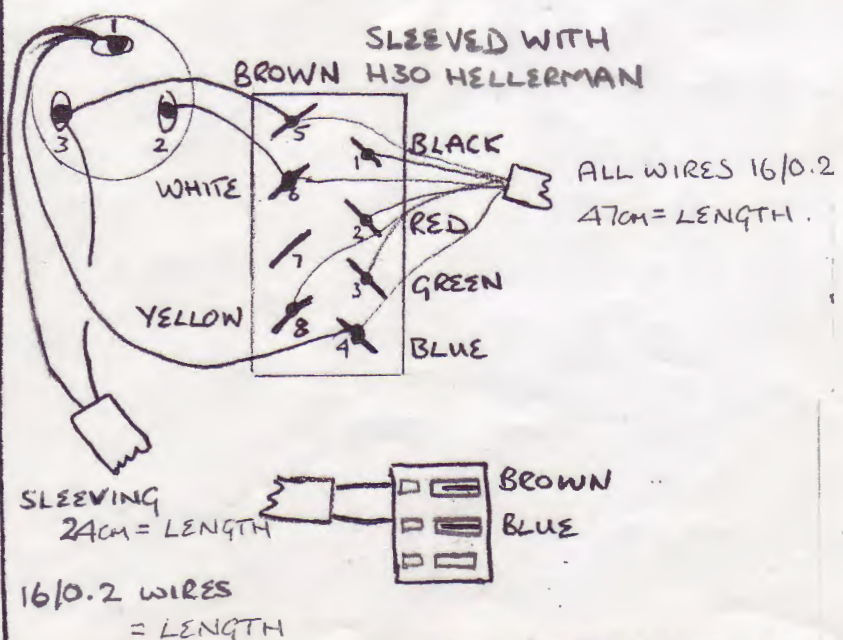

TITLE
 SABER M302 BACK PANEL
 2X 300-614

DRG No
 1 OF 3

M302 C/PANEL MK II

SLEEVING 10mm BLACK P.V.C. AH0311 - L-R 39cm.
3rd 31cm.
4th 45cm.

WIRES 7/0.2

LEFT + RIGHT

BLUE/WHITE	- 50cm.	ORANGE/VIOLET	- 70cm
RED/WHITE	- 47cm.	ORANGE/GREY	- 70cm
YELLOW/GREY	- 70cm		
BROWN/WHITE	- 47cm		
GREY/WHITE	- 50cm		
YELLOW/VIOLET	- 70cm		
BLACK	- 56cm.		
PINK	- 48cm		
ORANGE	- 46cm		
YELLOW	- 46cm.		

3rd

GREY/WHITE - 45cm.
VIOLET/BLUE - 39cm
WHITE/BLACK - 50cm
BLUE/WHITE - 41cm.
GREEN - 45cm.
BROWN - 38cm.
ORANGE - 36cm
YELLOW - 40cm
PINK - 41cm
RED - 48cm

4th

WHITE/BLUE - 66cm
GREY/YELLOW - 60cm
WHITE/BLACK - 68cm
PINK - 56cm
BROWN - 56cm
GREY - 56cm
RED - 56cm
VIOLET - 51cm
ORANGE - 51cm
YELLOW - 50cm
WHITE - 50cm

M302 C/PANEL MK II

BLACK R 1
WHITE 3
BLACK L 1
BLACK 3
BLACK 4 1
WHITE 4 1
PHONO SKTS.

LEFT - L
RIGHT - R
3RD - 3
4TH - 4

SPIN SKT

WIRES IN →

WIRES IN →

WIRES IN →

WIRES IN →

LEFT XLR