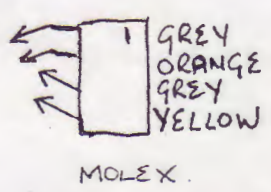

TITLE
 SABER M302 BACK PANEL
 2X 300-614

DRG No
 1 OF 3

M302 C/PANEL MK II

SLEEVING 10mm BLACK P.V.C. AH0311 - L-R 39cm.
3rd 31cm.
4th 45cm.

WIRES 7/0.2

LEFT + RIGHT

BLUE/WHITE	- 50cm.	ORANGE/VIOLET	- 70cm
RED/WHITE	- 47cm.	ORANGE/GREY	- 70cm
YELLOW/GREY	- 70cm		
BROWN/WHITE	- 47cm		
GREY/WHITE	- 50cm		
YELLOW/VIOLET	- 70cm		
BLACK	- 56cm.		
PINK	- 48cm		
ORANGE	- 46cm		
YELLOW	- 46cm.		

3rd

GREY/WHITE - 45cm.
VIOLET/BLUE - 39cm
WHITE/BLACK - 50cm
BLUE/WHITE - 41cm.
GREEN - 45cm.
BROWN - 38cm.
ORANGE - 36cm
YELLOW - 40cm
PINK - 41cm
RED - 48cm

4th

WHITE/BLUE - 66cm
GREY/YELLOW - 60cm
WHITE/BLACK - 68cm
PINK - 56cm
BROWN - 56cm
GREY - 56cm
RED - 56cm
VIOLET - 51cm
ORANGE - 51cm
YELLOW - 50cm
WHITE - 50cm

M302 C/PANEL MK II

BLACK R 1
WHITE 3
BLACK L 1
BLACK 3
BLACK 4 1
WHITE 4 1
PHONO SKTS.

LEFT - L
RIGHT - R
3RD - 3
4TH - 4

SPIN SKT

WIRES IN →

WIRES IN →

WIRES IN →

WIRES IN →

GREEN LINE

GREEN LINE

GREEN LINE

GREEN LINE

IDC

IDC

IDC

MOLEX