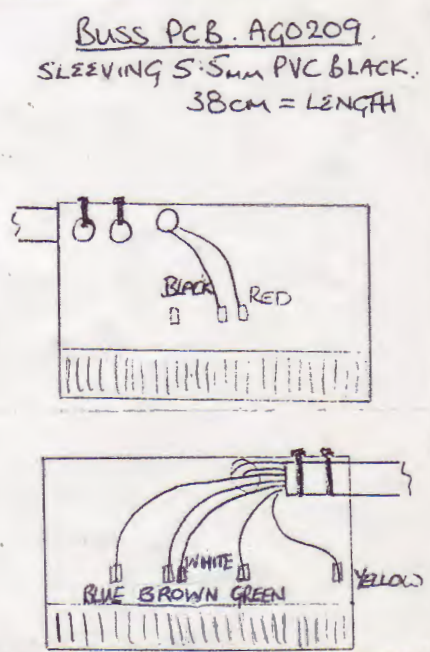

TITLE
 SABER M302 BACK PANEL
 2X 300-614

DRG No
 1 OF 3

M302 C/PANEL MK II

SLEEVING 10mm BLACK P.V.C. AH0311 - L-R 39cm.
3rd 31cm.
4th 45cm.

WIRES 7/0.2

LEFT + RIGHT

BLUE/WHITE	- 50cm.	ORANGE/VIOLET	- 70cm
RED/WHITE	- 47cm.	ORANGE/GREY	- 70cm
YELLOW/GREY	- 70cm		
BROWN/WHITE	- 47cm		
GREY/WHITE	- 50cm		
YELLOW/VIOLET	- 70cm		
BLACK	- 56cm.		
PINK	- 48cm		
ORANGE	- 46cm		
YELLOW	- 46cm.		

3rd

GREY/WHITE - 45cm.
VIOLET/BLUE - 39cm
WHITE/BLACK - 50cm
BLUE/WHITE - 41cm.
GREEN - 45cm.
BROWN - 38cm.
ORANGE - 36cm
YELLOW - 40cm
PINK - 41cm
RED - 48cm

4th

WHITE/BLUE - 66cm
GREY/YELLOW - 60cm
WHITE/BLACK - 68cm
PINK - 56cm
BROWN - 56cm
GREY - 56cm
RED - 56cm
VIOLET - 51cm
ORANGE - 51cm
YELLOW - 50cm
WHITE - 50cm

M302 C/PANEL MK II

BLACK R 1
WHITE 3
BLACK L 1
BLACK 3
BLACK 4 1
WHITE 4 1
PHONO SKTS.

LEFT - L
RIGHT - R
3RD - 3
4TH - 4

SPIN SKT

WIRES IN →

WIRES IN →

WIRES IN →

WIRES IN →