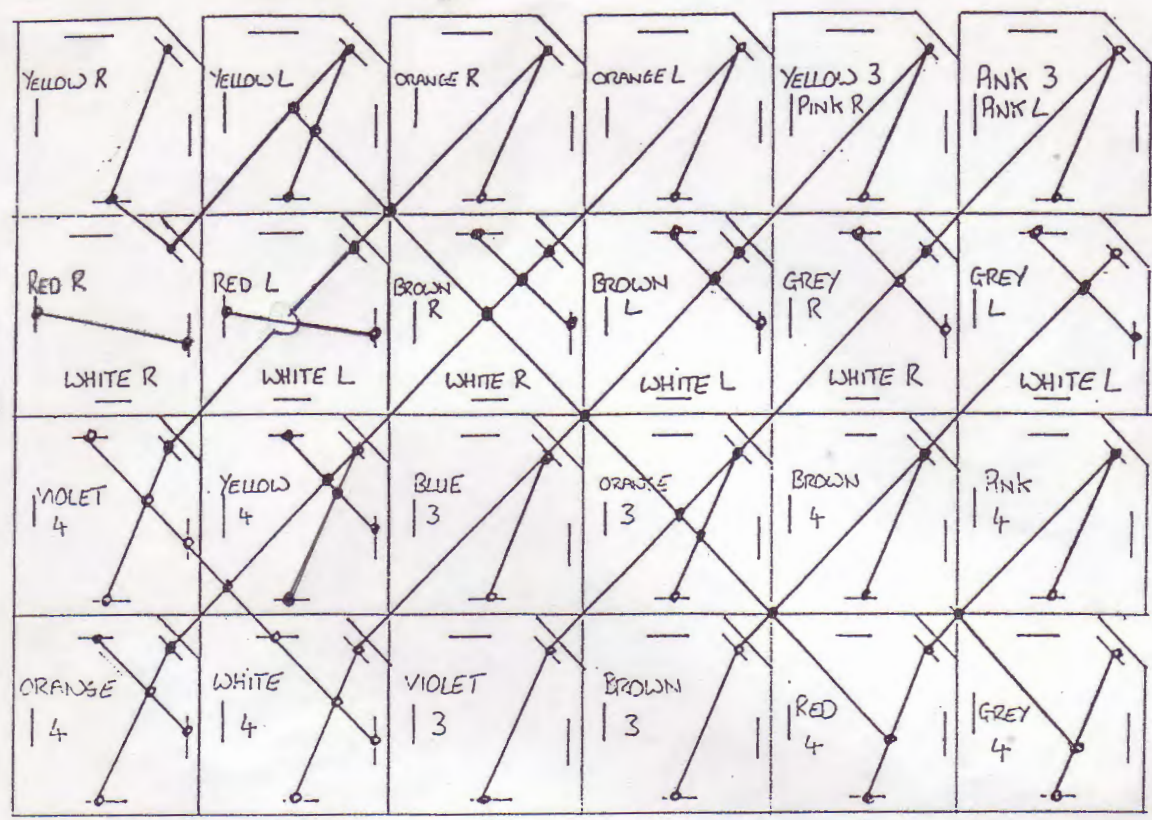

3rd

GREY/WHITE - 45cm.
VIOLET/BLUE - 39cm
WHITE/BLACK - 50cm
BLUE/WHITE - 41cm.
GREEN - 45cm.
BROWN - 38cm.
ORANGE - 36cm
YELLOW - 40cm
PINK - 41cm
RED - 48cm

4th

WHITE/BLUE - 66cm
GREY/YELLOW - 60cm
WHITE/BLACK - 68cm
PINK - 56cm
BROWN - 56cm
GREY - 56cm
RED - 56cm
VIOLET - 51cm
ORANGE - 51cm
YELLOW - 50cm
WHITE - 50cm

M302 C/PANEL MK II

BLACK R 1
WHITE 3
BLACK L 1
BLACK 3
BLACK 4 1
WHITE 4 1
PHONO SKTS.

LEFT - L
RIGHT - R
3RD - 3
4TH - 4

SPIN SKT

WIRES IN →

WIRES IN →

WIRES IN →

WIRES IN →

GREEN LINE

GREEN LINE

GREEN LINE

GREEN LINE

IDC

IDC

IDC

MOLEX

LEFT XLR