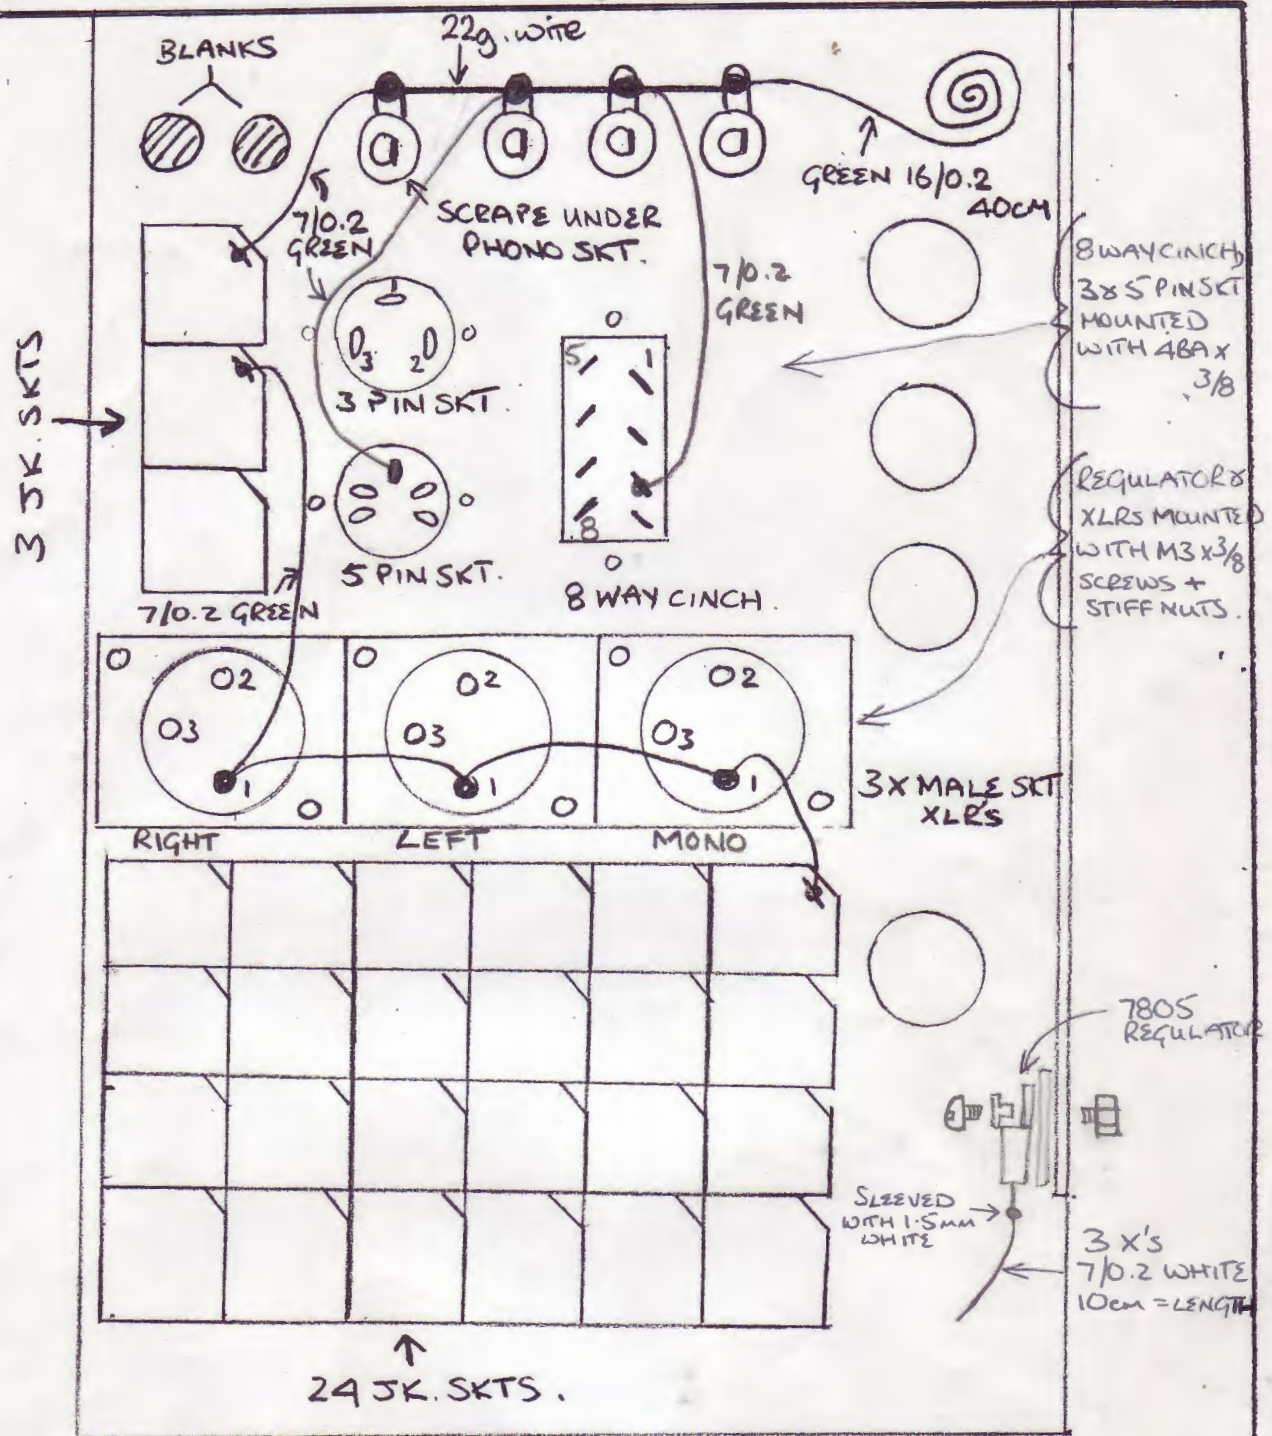

TITLE
 SABER M302 BACK PANEL
 2X 300-614

DRG No
 1 OF 3

M302 C/PANEL MK II

SLEEVING 10mm BLACK P.V.C. AH0311 - L-R 39cm.
3rd 31cm.
4th 45cm.

WIRES 7/0.2

LEFT + RIGHT

BLUE/WHITE	- 50cm.	ORANGE/VIOLET	- 70cm
RED/WHITE	- 47cm.	ORANGE/GREY	- 70cm
YELLOW/GREY	- 70cm		
BROWN/WHITE	- 47cm		
GREY/WHITE	- 50cm		
YELLOW/VIOLET	- 70cm		
BLACK	- 56cm.		
PINK	- 48cm		
ORANGE	- 46cm		
YELLOW	- 46cm.		

3rd

GREY/WHITE - 45cm.
VIOLET/BLUE - 39cm
WHITE/BLACK - 50cm
BLUE/WHITE - 41cm.
GREEN - 45cm.
BROWN - 38cm.
ORANGE - 36cm
YELLOW - 40cm
PINK - 41cm
RED - 48cm

4th

WHITE/BLUE - 66cm
GREY/YELLOW - 60cm
WHITE/BLACK - 68cm
PINK - 56cm
BROWN - 56cm
GREY - 56cm
RED - 56cm
VIOLET - 51cm
ORANGE - 51cm
YELLOW - 50cm
WHITE - 50cm

M302 C/PANEL MK II

BLACK R 1
WHITE 3
BLACK L 1
BLACK 3
BLACK 4 1
WHITE 4 1
PHONO SKTS.

LEFT - L
RIGHT - R
3RD - 3
4TH - 4

SPIN SKT

WIRES IN →

WIRES IN →

WIRES IN →

WIRES IN →

LEFT XLR