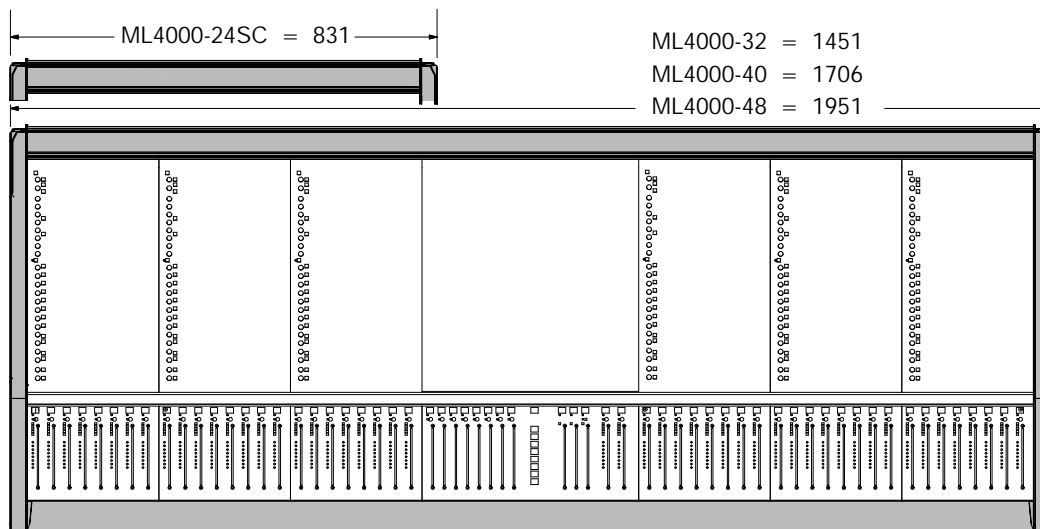

## The Range

- ML4000-32 32 mono, 4 stereo inputs
- ML4000-40 40 mono, 4 stereo inputs
- ML4000-48 48 mono, 4 stereo inputs
- ML4000-24SC 24 mono input sidecar
- MPS14 2U power supply unit
- 002-583 2.8 metre DC power lead
- 002-584 0.5 metre DC combiner lead
- AP4314 ML4000 Console User Guide
- AP4373 ML4000 Sidecar User Guide
- AP3898 MPS14 User Guide
- AP4316 ML4000 Service Manual
- AL4061 Gooseneck lamp 18"

## Installation Details

Weights	32 Channel	65 kg (143 lbs)
	40 Channel	75 kg (165 lbs)
	48 Channel	87 kg (191 lbs)
	24 Channel sidecar	40 kg (88 lbs)
	MPS14 psu	2.5 kg (5 lbs)

Refer to the power supply user guide for safety and installation instructions. **Heed all warnings printed in the user guide and on the power unit.**