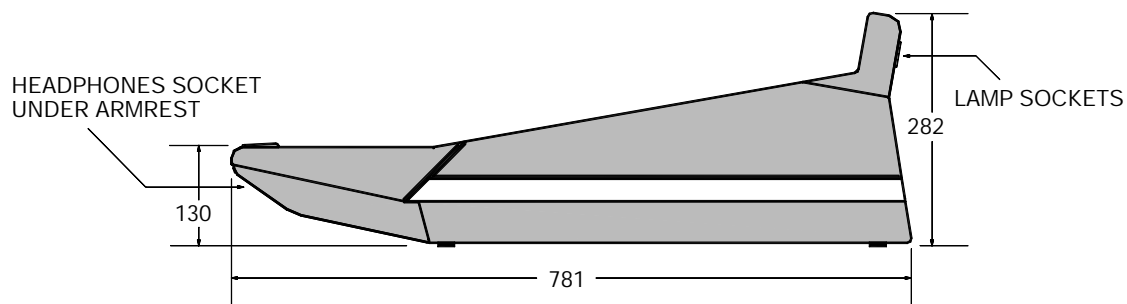

## The Range

- ML4000-32 32 mono, 4 stereo inputs
- ML4000-40 40 mono, 4 stereo inputs
- ML4000-48 48 mono, 4 stereo inputs
- ML4000-24SC 24 mono input sidecar
- MPS14 2U power supply unit
- 002-583 2.8 metre DC power lead
- 002-584 0.5 metre DC combiner lead
- AP4314 ML4000 Console User Guide
- AP4373 ML4000 Sidecar User Guide
- AP3898 MPS14 User Guide
- AP4316 ML4000 Service Manual
- AL4061 Gooseneck lamp 18"

## Installation Details

Weights	32 Channel	65 kg (143 lbs)
	40 Channel	75 kg (165 lbs)
	48 Channel	87 kg (191 lbs)
	24 Channel sidecar	40 kg (88 lbs)
	MPS14 psu	2.5 kg (5 lbs)

Refer to the power supply user guide for safety and installation instructions. **Heed all warnings printed in the user guide and on the power unit.**