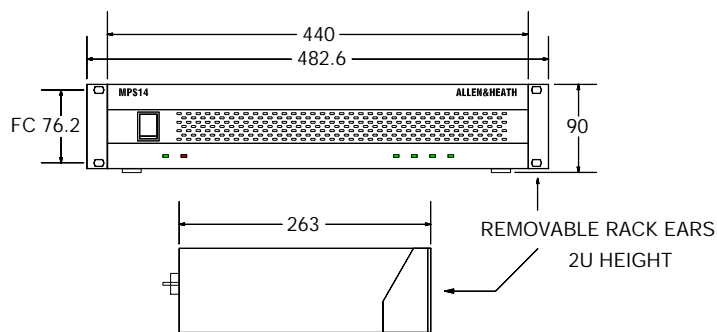

## The Range

- ML4000-32 32 mono, 4 stereo inputs
- ML4000-40 40 mono, 4 stereo inputs
- ML4000-48 48 mono, 4 stereo inputs
- ML4000-24SC 24 mono input sidecar
- MPS14 2U power supply unit
- 002-583 2.8 metre DC power lead
- 002-584 0.5 metre DC combiner lead
- AP4314 ML4000 Console User Guide
- AP4373 ML4000 Sidecar User Guide
- AP3898 MPS14 User Guide
- AP4316 ML4000 Service Manual
- AL4061 Gooseneck lamp 18"

## Installation Details

Weights	32 Channel	65 kg (143 lbs)
	40 Channel	75 kg (165 lbs)
	48 Channel	87 kg (191 lbs)
	24 Channel sidecar	40 kg (88 lbs)
	MPS14 psu	2.5 kg (5 lbs)

Refer to the power supply user guide for safety and installation instructions. **Heed all warnings printed in the user guide and on the power unit.**