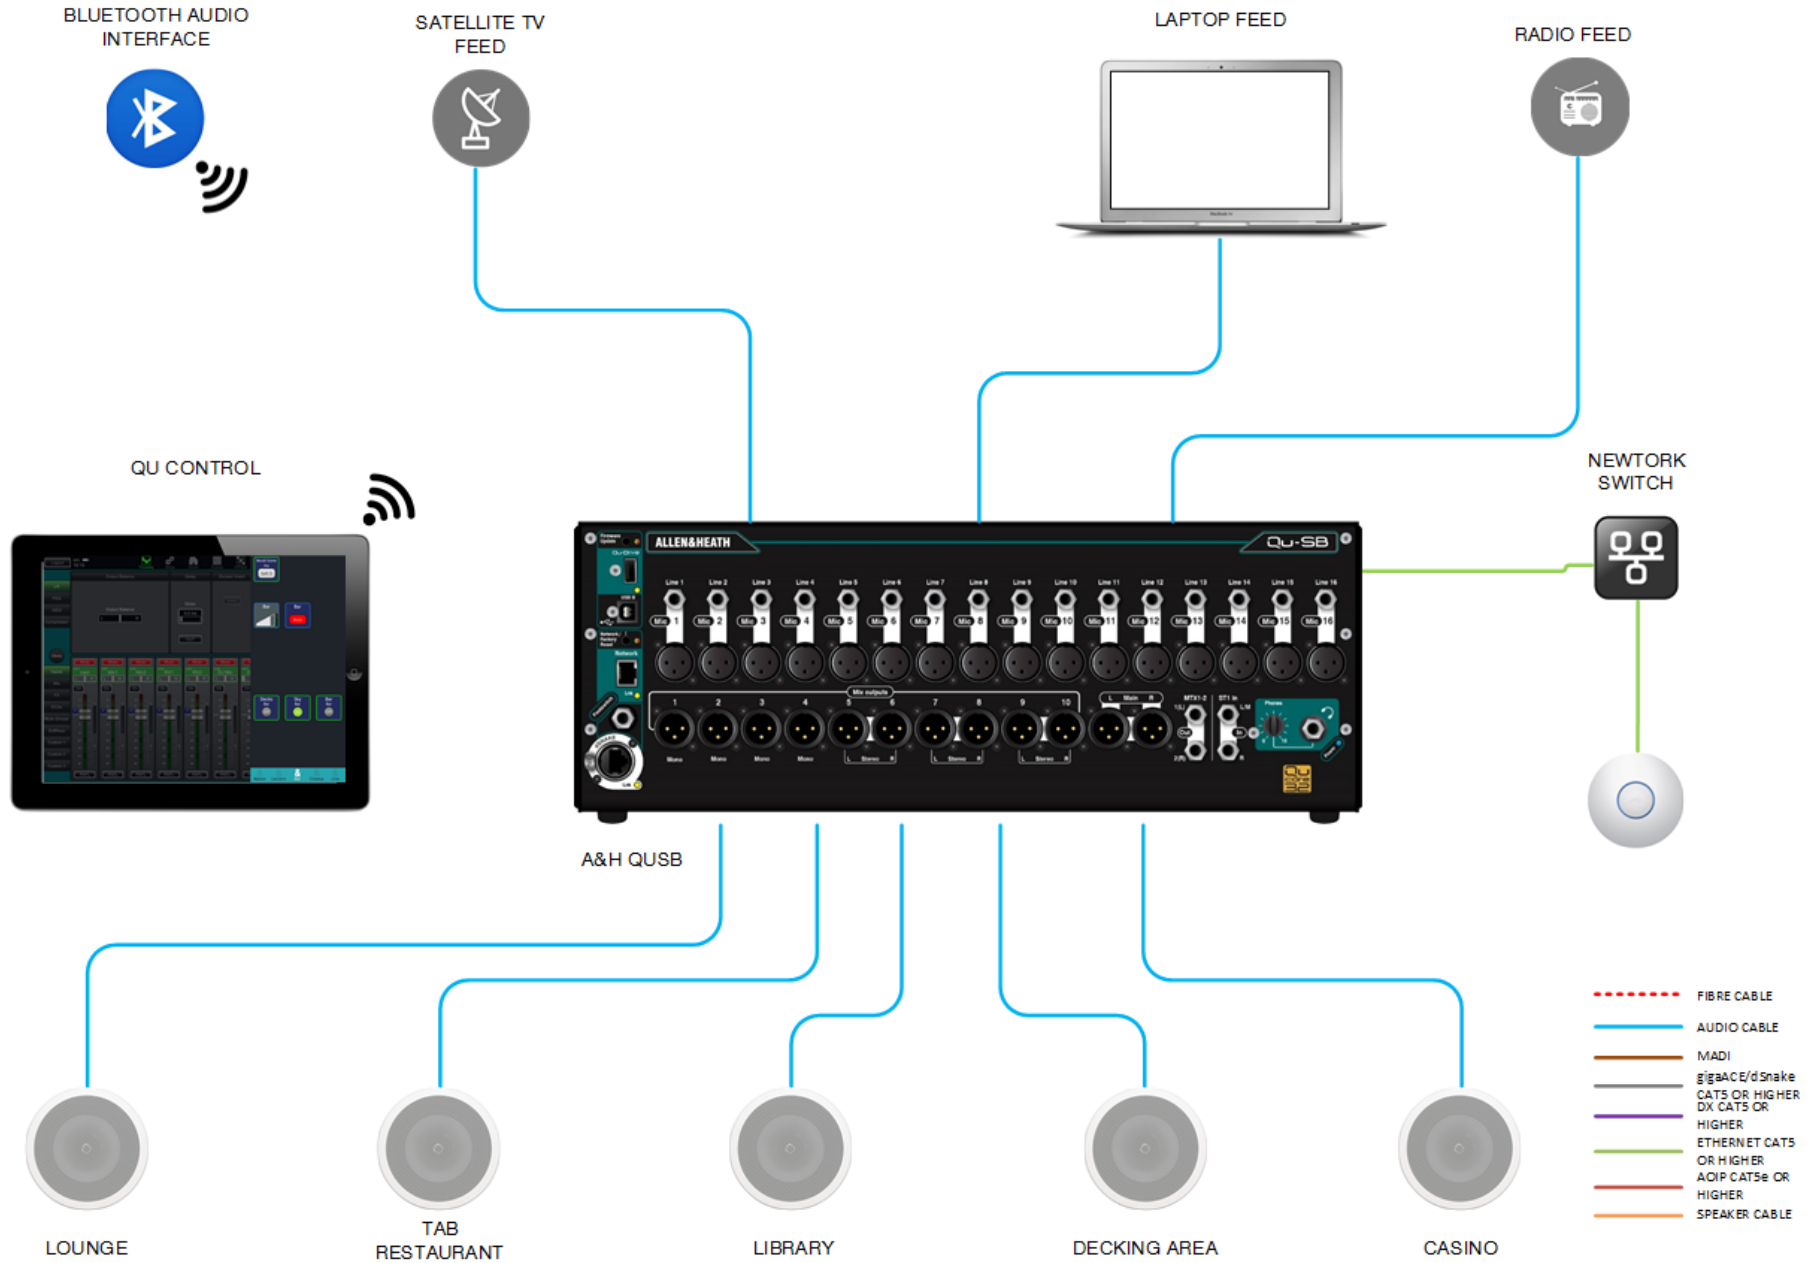

The venue was in need of an audio refurbishment and a more sophisticated zone controller to manage five zones: Lounge, TAB restaurant, Library, Smokers Deck, and Casino.

There are a wealth of events going on, often simultaneously in different zones. For example, there might be a trivia night in the Lounge requiring a laptop and microphone, with radio broadcast in the Casino and Deck, and muted zones in the TAB and library.

The Solution

Installation company, Dusk2Dawn, selected the new Qu-SB ultra-compact intelligent mixer as the venue's new audio mixer.

All of the venue's audio inputs were stereo-paired and linked, which consisted of a bluetooth audio interface, a rack mounted AM/FM tuner, SKY Sport, a Laptop Interface, and a UHF Radio. All of these channels were processed and setup within the Qu-Pad App. As the venue runs a few different settings within the zones, some presets were saved as scenes and recalled by patching them as soft keys.

Once the system was set up, all of the required level controls were assigned to each page of the Qu-Control App and staff simply click on each bottom tab to access each zone and make volume alterations.

TAB
RESTAURANT

LIBRARY

DECKING AREA

CASINO

- FIBRE CABLE
- AUDIO CABLE
- MADI
- gigaACE/dSnake CATS OR HIGHER
- DX CATS OR HIGHER
- ETHERNET CAT5 OR HIGHER
- ADIP CAT5e OR HIGHER
- SPEAKER CABLE